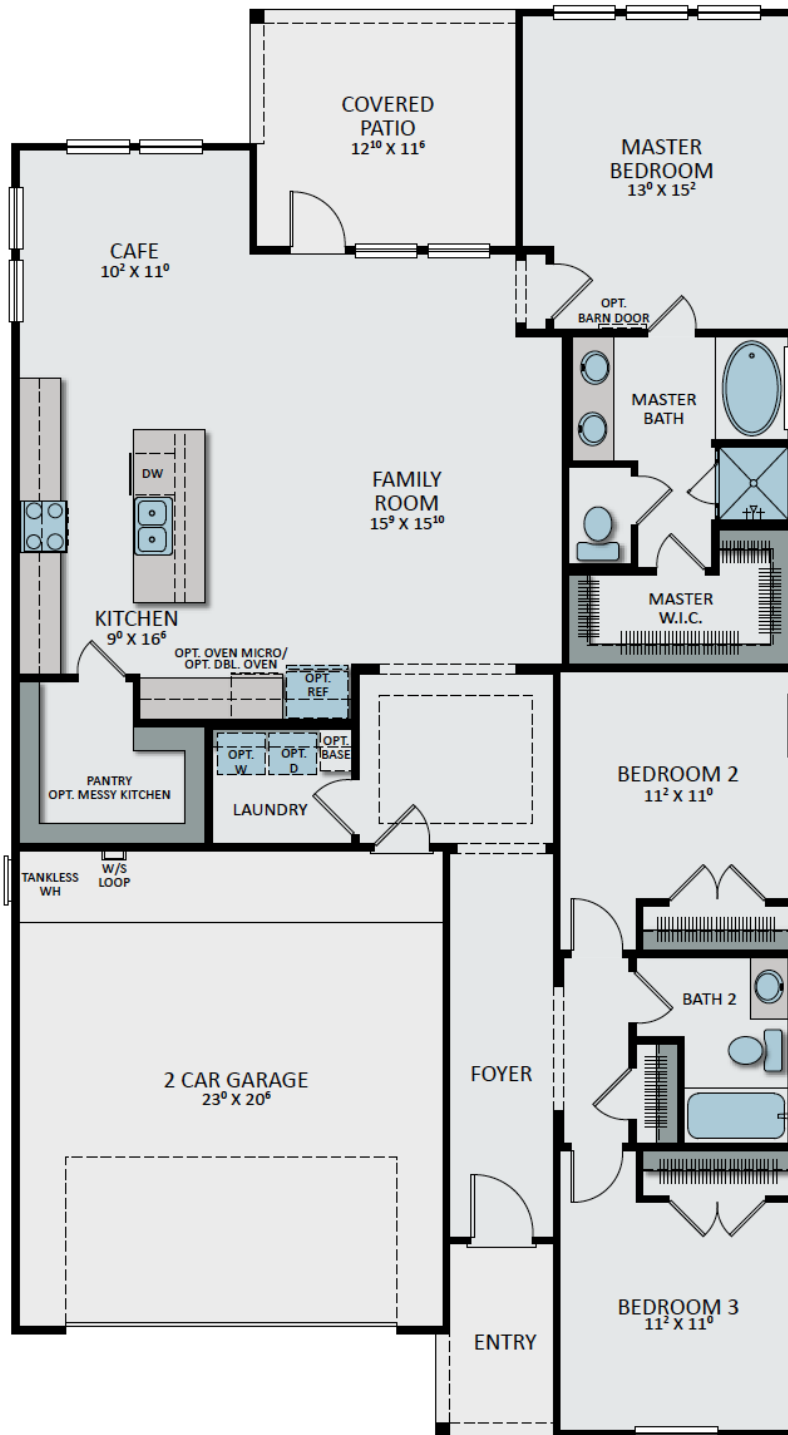

# THE HOLLY

**A**

**B**

**C**

**125 BROOKS RANCH DRIVE | KYLE, TX 78640 | 512-975-0139 | INFO@BLACKBURNHOMES.COM**

These floor plans and exterior elevations are artistic renderings used for marketing purposes and are subject to change without notice. Square footages are approximate and renderings might not be to scale. Blueprints supersede marketing materials. Materials such as window colors and door styles could be considered upgrades. Contact sales office for more information on included features. ©Blackburn Homes

# THE HOLLY

3 BEDROOM | 2 BATH | 1,761 - 1,772 SQ. FT. | 1 STORY

125 BROOKS RANCH DRIVE | KYLE, TX 78640 | 512-975-0139 | INFO@BLACKBURNHOMES.COM

These floor plans and exterior elevations are artistic renderings used for marketing purposes and are subject to change without notice. Square footages are approximate and renderings might not be to scale. Blueprints supersede marketing materials. Materials such as window colors and door styles could be considered upgrades. Contact sales office for more information on included features. ©Blackburn Homes