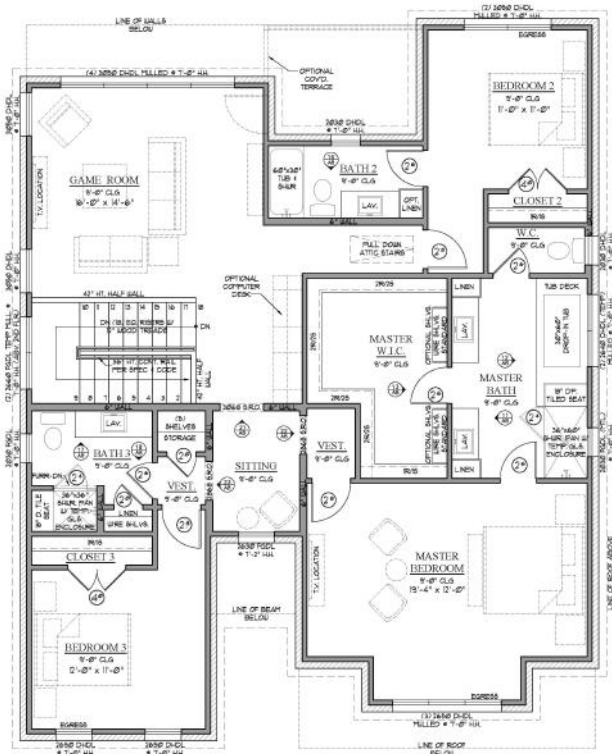

Elevation A Floorplan

4 BED

4 BATH

ELEVATION A:
2,950 SQ. FT.

2 CAR GARAGE

2 STORY

*ELEVATION A & B
FLOORPLANS ARE THE SAME

2nd Floor

1st Floor

Elevation B Floorplan

4 BED

4 BATH

ELEVATION B:
2,950 SQ. FT.

2 CAR GARAGE

2 STORY

2nd Floor

*ELEVATION A & B
FLOORPLANS ARE THE SAME

1st Floor