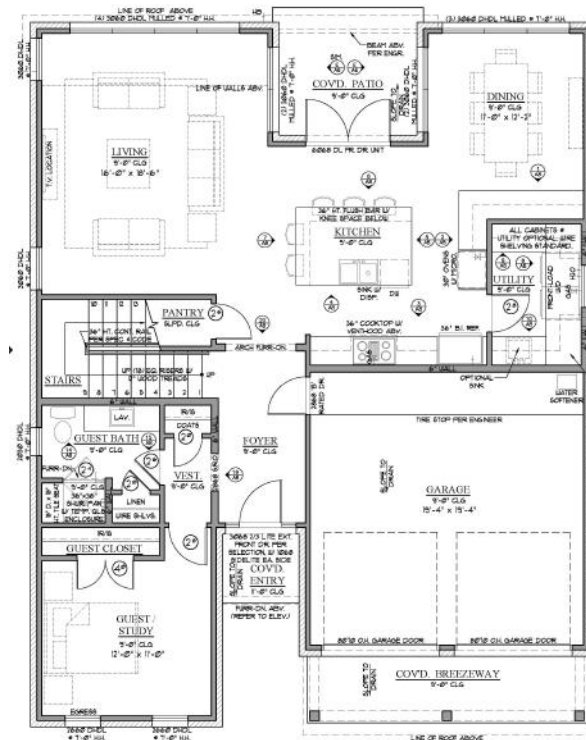

Elevation A Floorplan

4 BED

4 BATH

ELEVATION A:
2,950 SQ. FT.

2 CAR GARAGE

2 STORY

*ELEVATION A & B
FLOORPLANS ARE THE SAME

2nd Floor

1st Floor

Elevation B Floorplan

4 BED

4 BATH

ELEVATION B:
2,950 SQ. FT.

2 CAR GARAGE

2 STORY

2nd Floor

*ELEVATION A & B
FLOORPLANS ARE THE SAME

1st Floor