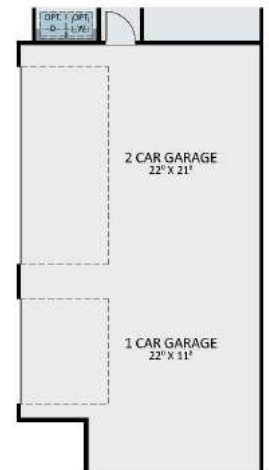

4 BED

3 BATH

2,302 SQ. FT.

2 CAR GARAGE

FORMAL DINING/STUDY

1 STORY

OPT. EXTENDED PATIO

OPT. 3 CAR GARAGE

ELEVATION-A

ELEVATION-B