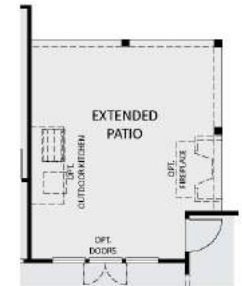

4 BED

3 BATH

2,302 SQ. FT.

2 CAR GARAGE

FORMAL DINING/STUDY

1 STORY

OPT. EXTENDED PATIO

OPT. 3 CAR GARAGE

ELEVATION-A

ELEVATION-B