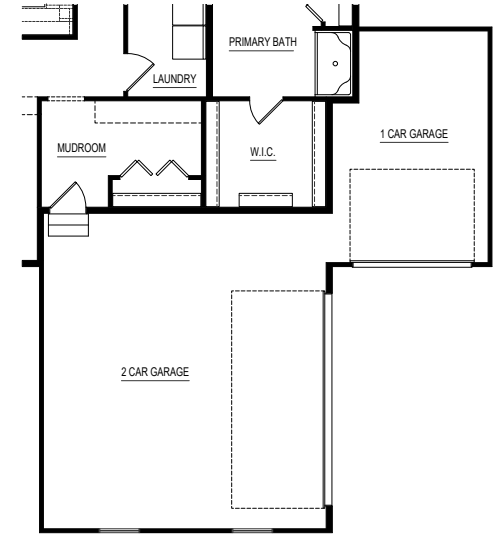

FRONT VIEW

6' X 16' GARAGE BUMP OPTION

SIDE VIEW

FRONT VIEW

3 CAR GARAGE 10' X 18' OPTION

*NOT COMPATIBLE WITH 20 X 24 GARAGE OPTION

SIDE VIEW

FRONT VIEW

2 CAR SIDE LOAD GARAGE OPTION

SIDE VIEW

FRONT VIEW

3 CAR SIDE LOAD GARAGE OPTION

SIDE VIEW

FRONT VIEW

3 CAR SPLIT SIDE LOAD GARAGE OPTION

SIDE VIEW

FRONT VIEW

4 CAR SPLIT SIDE LOAD GARAGE OPTION