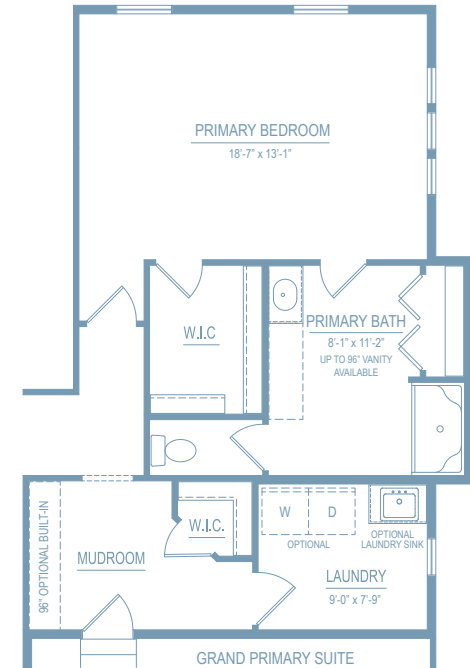

traditions 2350

2,300 SF

3-4 bedrooms

2-3 bathrooms

2-4 car attached garage

Allen Edwin Homes reserves the right to change or amend plans and specifications without prior notice. Specifications may vary per plan. All dimensions are approximate and are rounded down to the nearest 3". Information is deemed to be correct but not guaranteed. Copyright © 2015 Allen Edwin Homes. All rights reserved. The duplication, reproduction, copying, sale, licensing, or any other distribution or use of these drawings, any portion thereof, or the plans depicted here is strictly prohibited. Color rendering is the artist's interpretation of home. Details, products and colors may change or not be available. Please see CAD drawings of elevations for actual specifications available.

FIRST FLOOR

FIRST FLOOR OPTIONS

Allen Edwin Homes reserves the right to change or amend plans and specifications without prior notice. Specifications may vary per plan. All dimensions are approximate and are rounded down to the nearest 3". Information is deemed to be correct but not guaranteed. Copyright © 2015 Allen Edwin Homes. All rights reserved. The duplication, reproduction, copying, sale, licensing, or any other distribution or use of these drawings, any portion thereof, or the plans depicted here is strictly prohibited.

UNFINISHED BASEMENT

FINISHED BASEMENT

Elevation A1

Elevation A2

Elevation A3

Elevation A

Elevation B1

Elevation B2