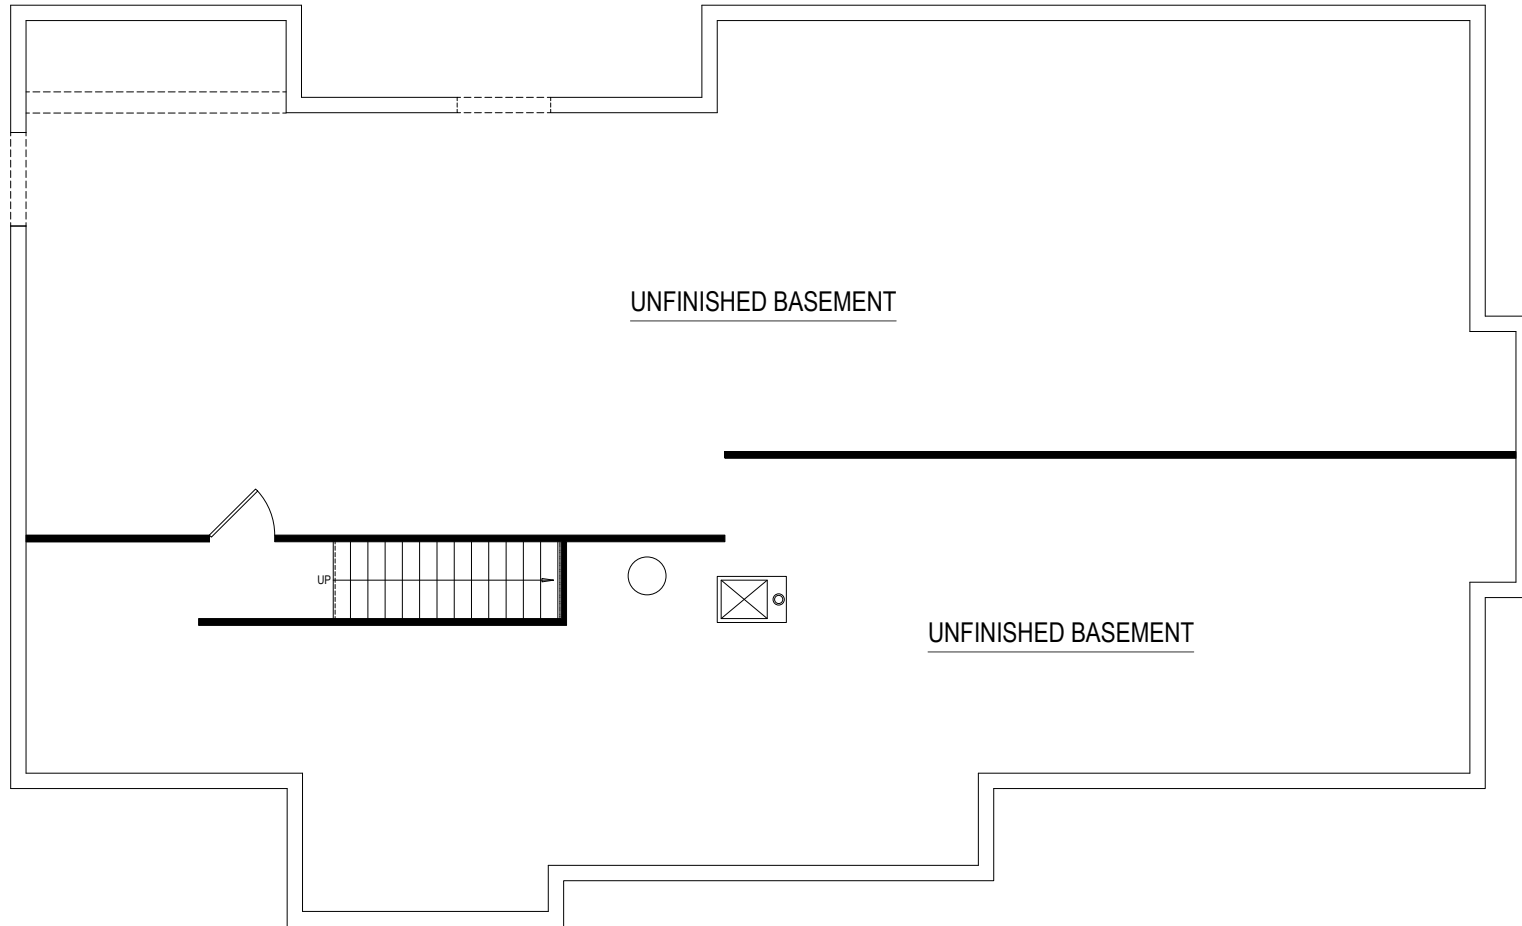

traditions 2350

2,300 SF

3-4 bedrooms

2-3 bathrooms

2-4 car attached garage

Allen Edwin Homes reserves the right to change or amend plans and specifications without prior notice. Specifications may vary per plan. All dimensions are approximate and are rounded down to the nearest 3". Information is deemed to be correct but not guaranteed. Copyright © 2015 Allen Edwin Homes. All rights reserved. The duplication, reproduction, copying, sale, licensing, or any other distribution or use of these drawings, any portion thereof, or the plans depicted here is strictly prohibited. Color rendering is the artist's interpretation of home. Details, products and colors may change or not be available. Please see CAD drawings of elevations for actual specifications available.

FIRST FLOOR

FIRST FLOOR OPTIONS

Allen Edwin Homes reserves the right to change or amend plans and specifications without prior notice. Specifications may vary per plan. All dimensions are approximate and are rounded down to the nearest 3". Information is deemed to be correct but not guaranteed. Copyright © 2015 Allen Edwin Homes. All rights reserved. The duplication, reproduction, copying, sale, licensing, or any other distribution or use of these drawings, any portion thereof, or the plans depicted here is strictly prohibited.