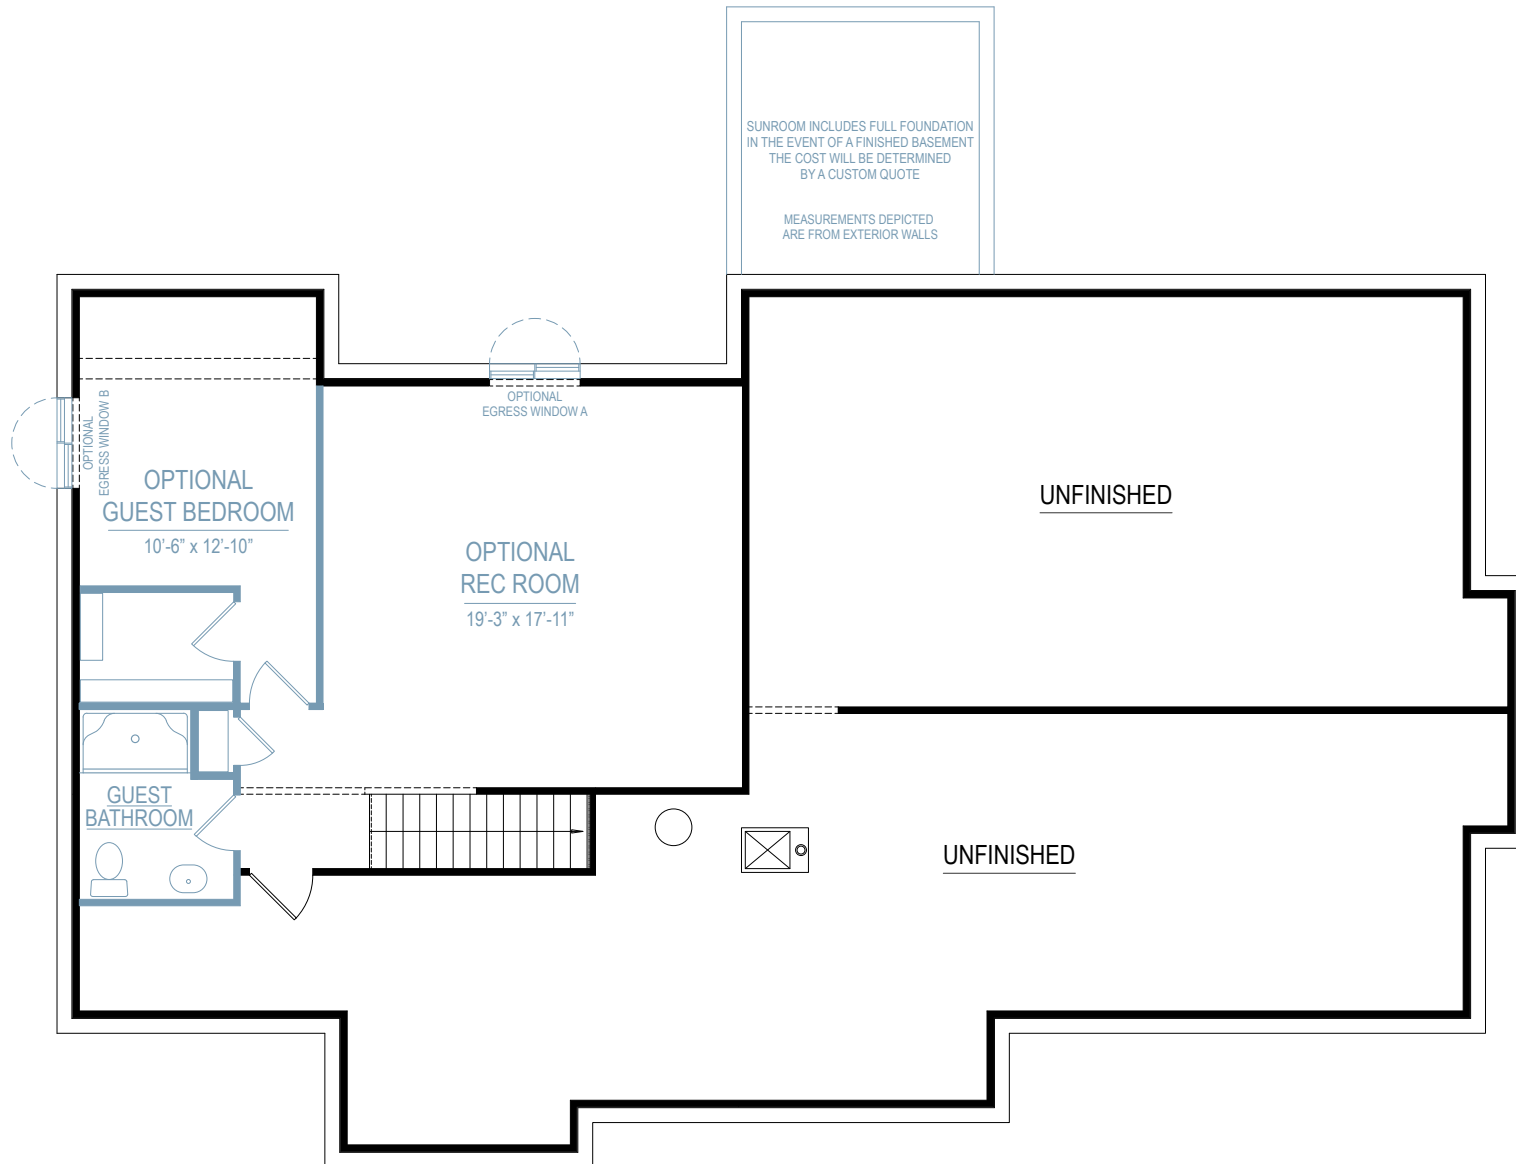

FINISHED BASEMENT