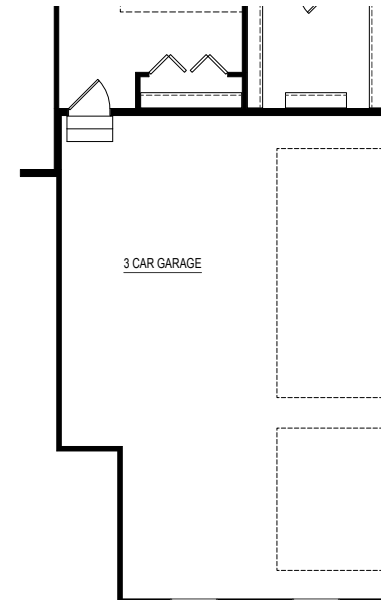

Elevation B3

Elevation B

Elevation C1

Elevation C2

Elevation C3

Elevation C

FRONT VIEW

20' X 24' GARAGE OPTION

FRONT VIEW

6' X 16' GARAGE BUMP OPTION

SIDE VIEW

FRONT VIEW

3 CAR GARAGE 10' X 18' OPTION

*NOT COMPATIBLE WITH 20 X 24 GARAGE OPTION

SIDE VIEW

FRONT VIEW

2 CAR SIDE LOAD GARAGE OPTION

SIDE VIEW

FRONT VIEW

3 CAR SIDE LOAD GARAGE OPTION

SIDE VIEW

FRONT VIEW

3 CAR SPLIT SIDE LOAD GARAGE OPTION

SIDE VIEW

FRONT VIEW

4 CAR SPLIT SIDE LOAD GARAGE OPTION