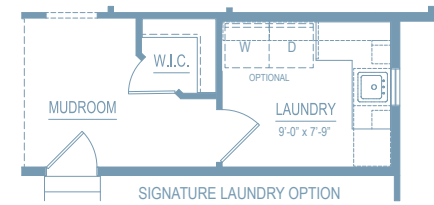

traditions 2350

2,300 SF

3-4 bedrooms

2-3 bathrooms

2-4 car attached garage

Allen Edwin Homes reserves the right to change or amend plans and specifications without prior notice. Specifications may vary per plan. All dimensions are approximate and are rounded down to the nearest 3". Information is deemed to be correct but not guaranteed. Copyright © 2015 Allen Edwin Homes. All rights reserved. The duplication, reproduction, copying, sale, licensing, or any other distribution or use of these drawings, any portion thereof, or the plans depicted here is strictly prohibited. Color rendering is the artist's interpretation of home. Details, products and colors may change or not be available. Please see CAD drawings of elevations for actual specifications available.

FIRST FLOOR

FIRST FLOOR OPTIONS

Allen Edwin Homes reserves the right to change or amend plans and specifications without prior notice. Specifications may vary per plan. All dimensions are approximate and are rounded down to the nearest 3". Information is deemed to be correct but not guaranteed. Copyright © 2015 Allen Edwin Homes. All rights reserved. The duplication, reproduction, copying, sale, licensing, or any other distribution or use of these drawings, any portion thereof, or the plans depicted here is strictly prohibited.