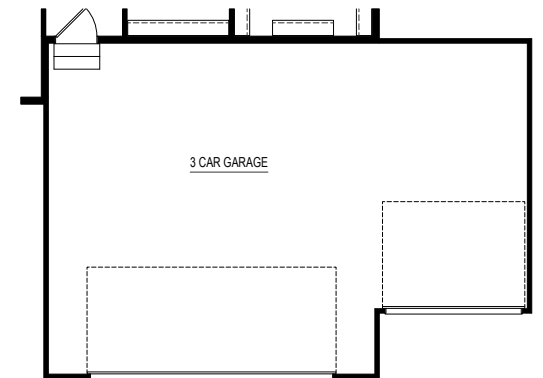

Elevation B3

Elevation B

Elevation C1

Elevation C2

Elevation C3

Elevation C

FRONT VIEW

20' X 24' GARAGE OPTION

FRONT VIEW

6' X 16' GARAGE BUMP OPTION

SIDE VIEW

FRONT VIEW

3 CAR GARAGE 10' X 18' OPTION

*NOT COMPATIBLE WITH 20 X 24 GARAGE OPTION

SIDE VIEW

FRONT VIEW

2 CAR SIDE LOAD GARAGE OPTION

SIDE VIEW

FRONT VIEW

3 CAR SIDE LOAD GARAGE OPTION

SIDE VIEW

FRONT VIEW

3 CAR SPLIT SIDE LOAD GARAGE OPTION

SIDE VIEW