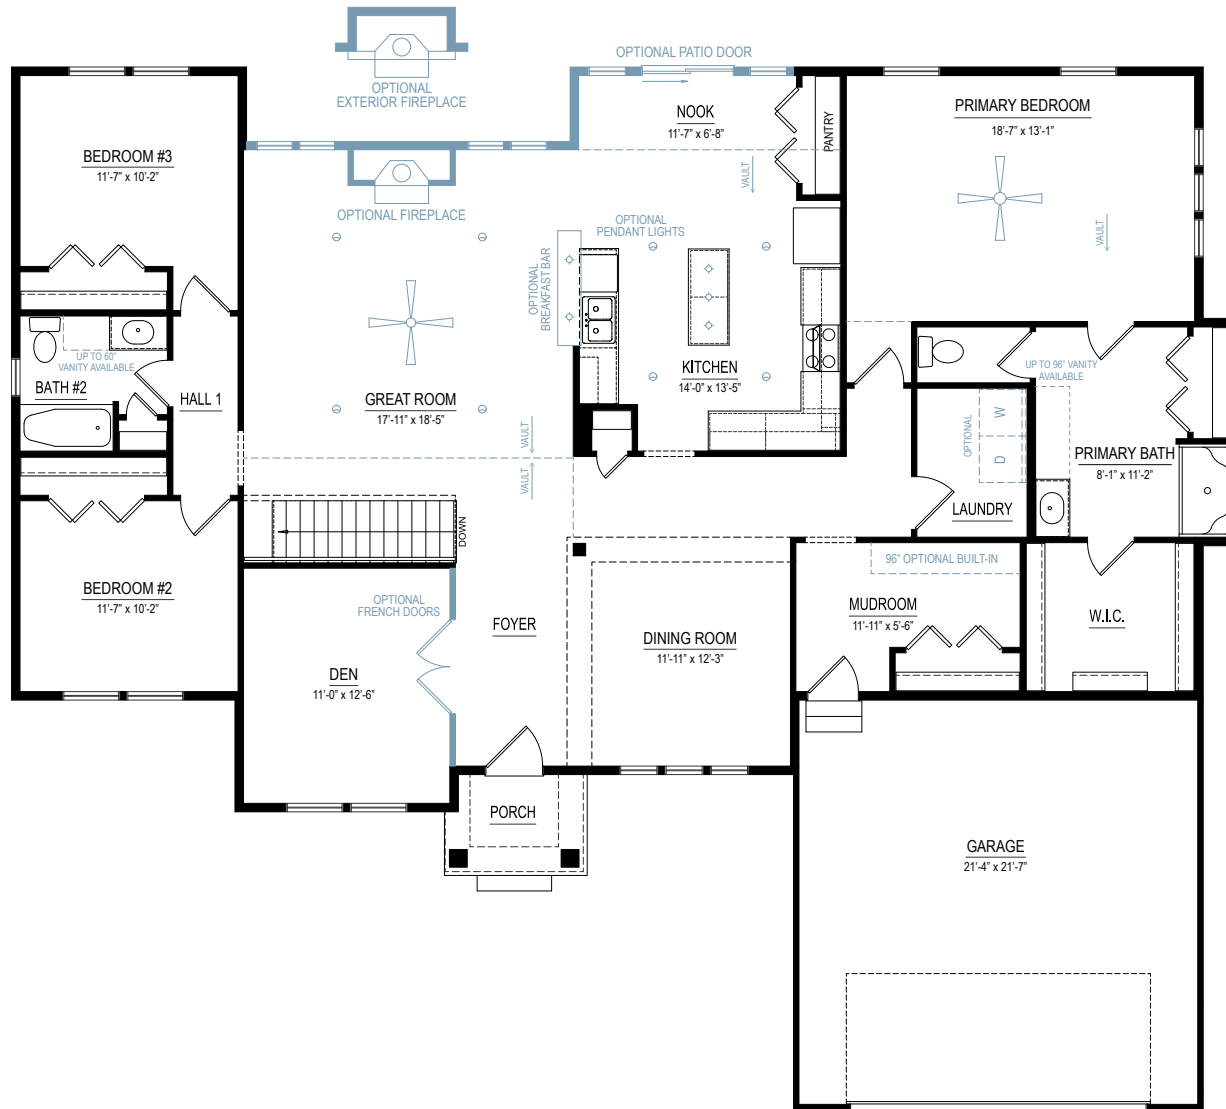

traditions 2350

2,300 SF

3-4 bedrooms

2-3 bathrooms

2-4 car attached garage

Allen Edwin Homes reserves the right to change or amend plans and specifications without prior notice. Specifications may vary per plan. All dimensions are approximate and are rounded down to the nearest 3". Information is deemed to be correct but not guaranteed. Copyright © 2015 Allen Edwin Homes. All rights reserved. The duplication, reproduction, copying, sale, licensing, or any other distribution or use of these drawings, any portion thereof, or the plans depicted here is strictly prohibited. Color rendering is the artist's interpretation of home. Details, products and colors may change or not be available. Please see CAD drawings of elevations for actual specifications available.

FIRST FLOOR

FIRST FLOOR OPTIONS

Allen Edwin Homes reserves the right to change or amend plans and specifications without prior notice. Specifications may vary per plan. All dimensions are approximate and are rounded down to the nearest 3". Information is deemed to be correct but not guaranteed. Copyright © 2015 Allen Edwin Homes. All rights reserved. The duplication, reproduction, copying, sale, licensing, or any other distribution or use of these drawings, any portion thereof, or the plans depicted here is strictly prohibited.

Elevation B3

Elevation B

Elevation C1

Elevation C2

Elevation C3

Elevation C

FRONT VIEW

20' X 24' GARAGE OPTION

FRONT VIEW

4 CAR SPLIT SIDE LOAD GARAGE OPTION