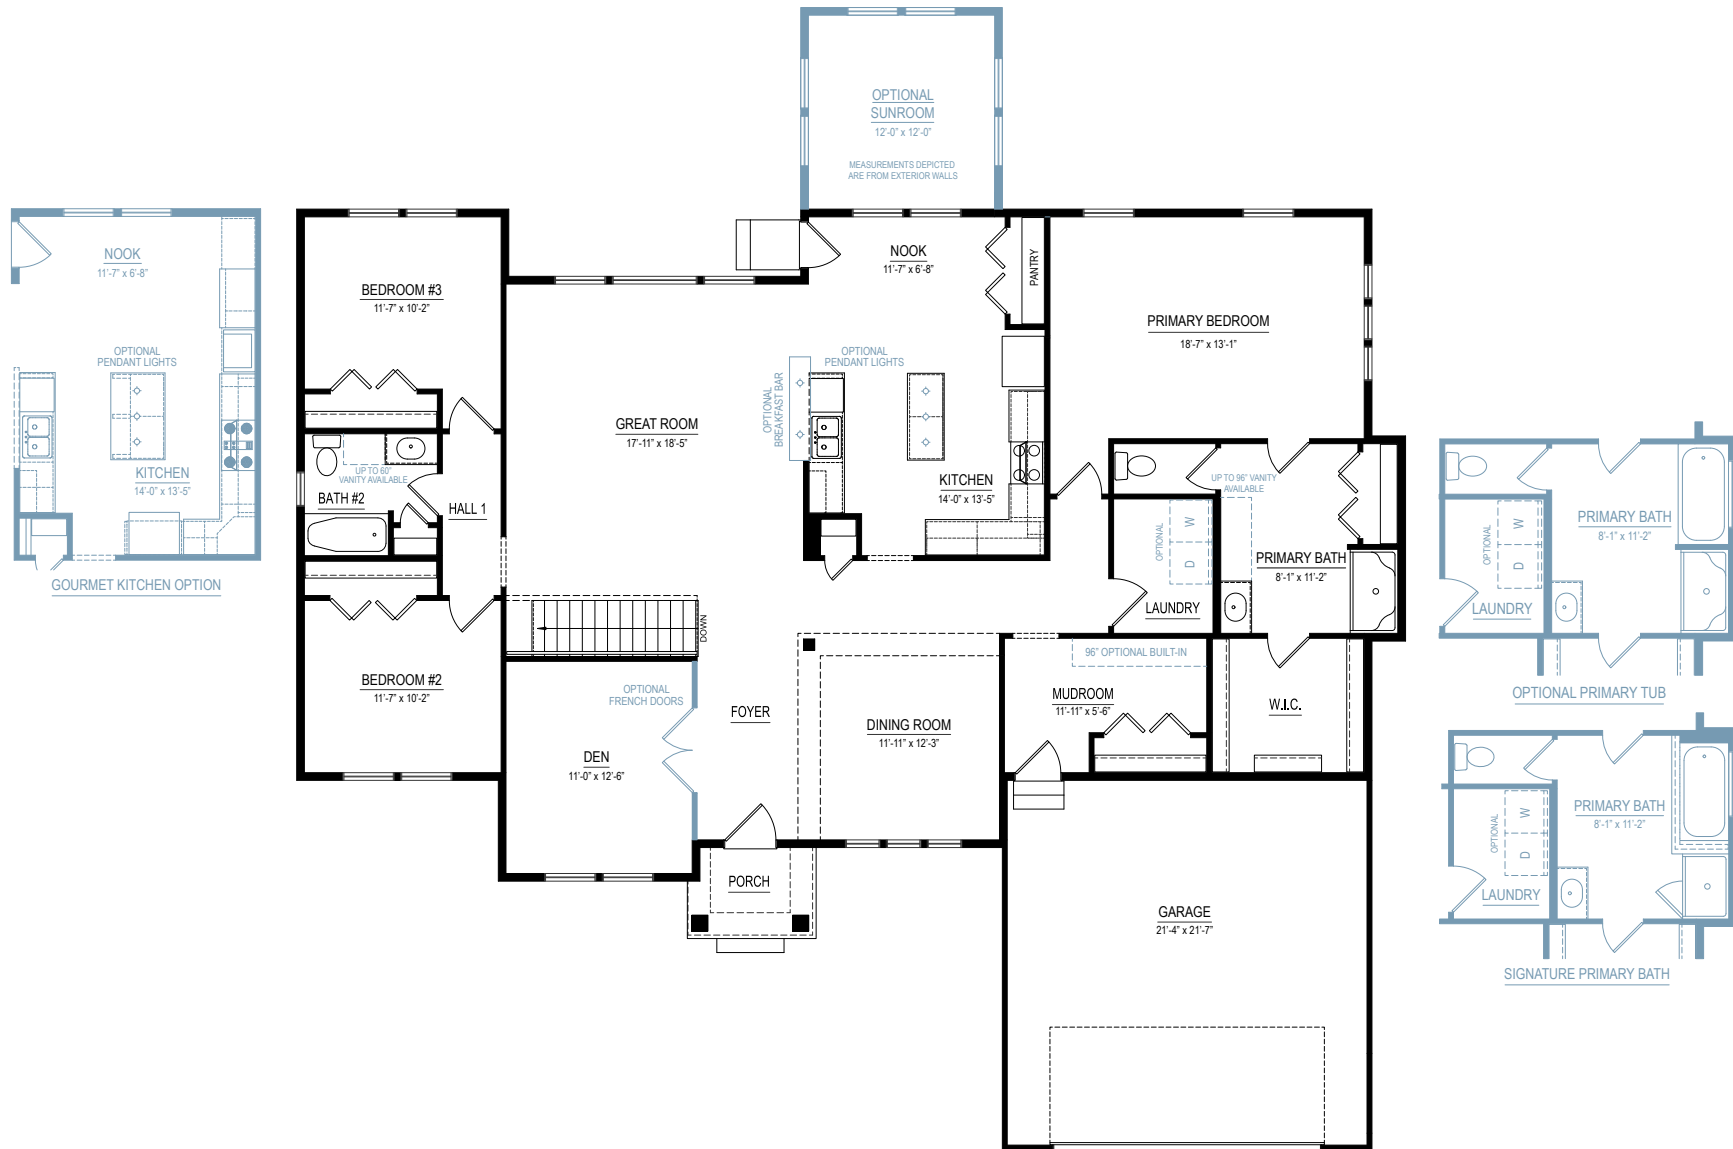

traditions 2350

2,300 SF

3-4 bedrooms

2-3 bathrooms

2-4 car attached garage

Allen Edwin Homes reserves the right to change or amend plans and specifications without prior notice. Specifications may vary per plan. All dimensions are approximate and are rounded down to the nearest 3". Information is deemed to be correct but not guaranteed. Copyright © 2015 Allen Edwin Homes. All rights reserved. The duplication, reproduction, copying, sale, licensing, or any other distribution or use of these drawings, any portion thereof, or the plans depicted here is strictly prohibited. Color rendering is the artist's interpretation of home. Details, products and colors may change or not be available. Please see CAD drawings of elevations for actual specifications available.

FIRST FLOOR

FIRST FLOOR OPTIONS

Allen Edwin Homes reserves the right to change or amend plans and specifications without prior notice. Specifications may vary per plan. All dimensions are approximate and are rounded down to the nearest 3". Information is deemed to be correct but not guaranteed. Copyright © 2015 Allen Edwin Homes. All rights reserved. The duplication, reproduction, copying, sale, licensing, or any other distribution or use of these drawings, any portion thereof, or the plans depicted here is strictly prohibited.

Elevation B3

Elevation B

Elevation C1

Elevation C2

Elevation C3

Elevation C

FRONT VIEW

20' X 24' GARAGE OPTION

FRONT VIEW

4 CAR SPLIT SIDE LOAD GARAGE OPTION