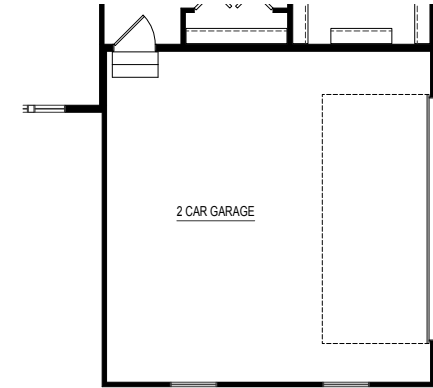

Elevation B3

Elevation B

Elevation C1

Elevation C2

Elevation C3

Elevation C

FRONT VIEW

20' X 24' GARAGE OPTION

FRONT VIEW

6' X 16' GARAGE BUMP OPTION

SIDE VIEW

FRONT VIEW

3 CAR GARAGE 10' X 18' OPTION

*NOT COMPATIBLE WITH 20 X 24 GARAGE OPTION

SIDE VIEW

FRONT VIEW

2 CAR SIDE LOAD GARAGE OPTION

SIDE VIEW

FRONT VIEW

3 CAR SIDE LOAD GARAGE OPTION

SIDE VIEW

FRONT VIEW

3 CAR SPLIT SIDE LOAD GARAGE OPTION

SIDE VIEW

FRONT VIEW

4 CAR SPLIT SIDE LOAD GARAGE OPTION