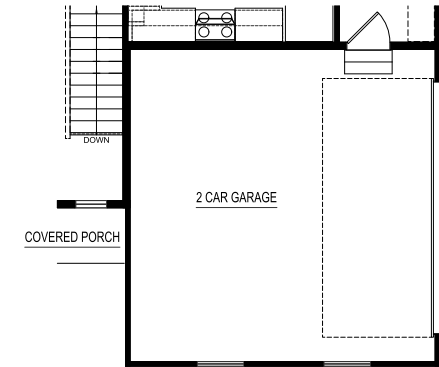

Elevation B3

Elevation B

Elevation C1

Elevation C2

Elevation C3

Elevation C

FRONT VIEW

20' X 24' GARAGE OPTION

FRONT VIEW

6' X 16' GARAGE BUMP OPTION

SIDE VIEW

FRONT VIEW

3 CAR GARAGE 10' X 18' OPTION

*NOT COMPATIBLE WITH 20 X 24 GARAGE OPTION

SIDE VIEW

FRONT VIEW

2 CAR SIDE LOAD GARAGE OPTION

SIDE VIEW

FRONT VIEW

3 CAR SIDE LOAD GARAGE OPTION

SIDE VIEW

FRONT VIEW

3 CAR SPLIT SIDE LOAD GARAGE OPTION

SIDE VIEW

FRONT VIEW

4 CAR SPLIT SIDE LOAD GARAGE OPTION