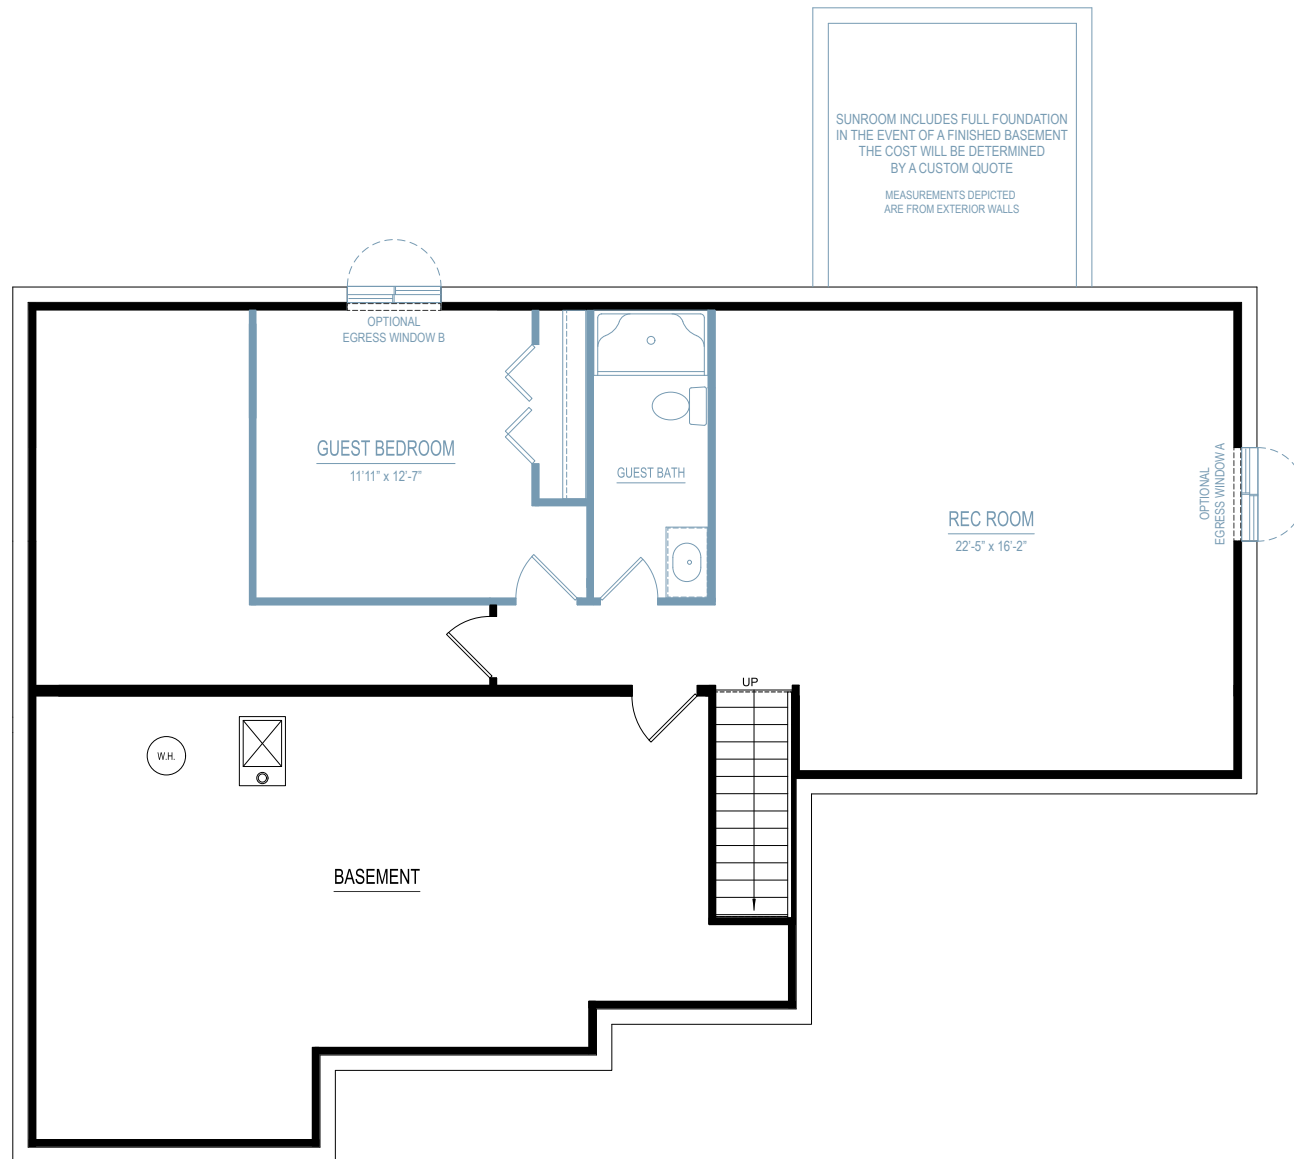

traditions 1600

1,658 SF

2-4 bedrooms

2-3 bathrooms

2-4 car attached garage

Allen Edwin Homes reserves the right to change or amend plans and specifications without prior notice. Specifications may vary per plan. All dimensions are approximate and are rounded down to the nearest 3". Information is deemed to be correct but not guaranteed. Copyright © 2015 Allen Edwin Homes. All rights reserved. The duplication, reproduction, copying, sale, licensing, or any other distribution or use of these drawings, any portion thereof, or the plans depicted here is strictly prohibited. Color rendering is the artist's interpretation of home. Details, products and colors may change or not be available. Please see CAD drawings of elevations for actual specifications available.

FIRST FLOOR

ALTERNATE FIRST FLOOR 1601

Allen Edwin Homes reserves the right to change or amend plans and specifications without prior notice. Specifications may vary per plan. All dimensions are approximate and are rounded down to the nearest 3". Information is deemed to be correct but not guaranteed. Copyright © 2015 Allen Edwin Homes. All rights reserved. The duplication, reproduction, copying, sale, licensing, or any other distribution or use of these drawings, any portion thereof, or the plans depicted here is strictly prohibited.

UNFINISHED BASEMENT

FINISHED BASEMENT

Elevation A1

Elevation A2

Elevation A3

Elevation A

Elevation B1

Elevation B2

Elevation B3

Elevation B

Elevation C1

Elevation C2

Elevation C3

Elevation C

FRONT VIEW

20' X 24' GARAGE OPTION