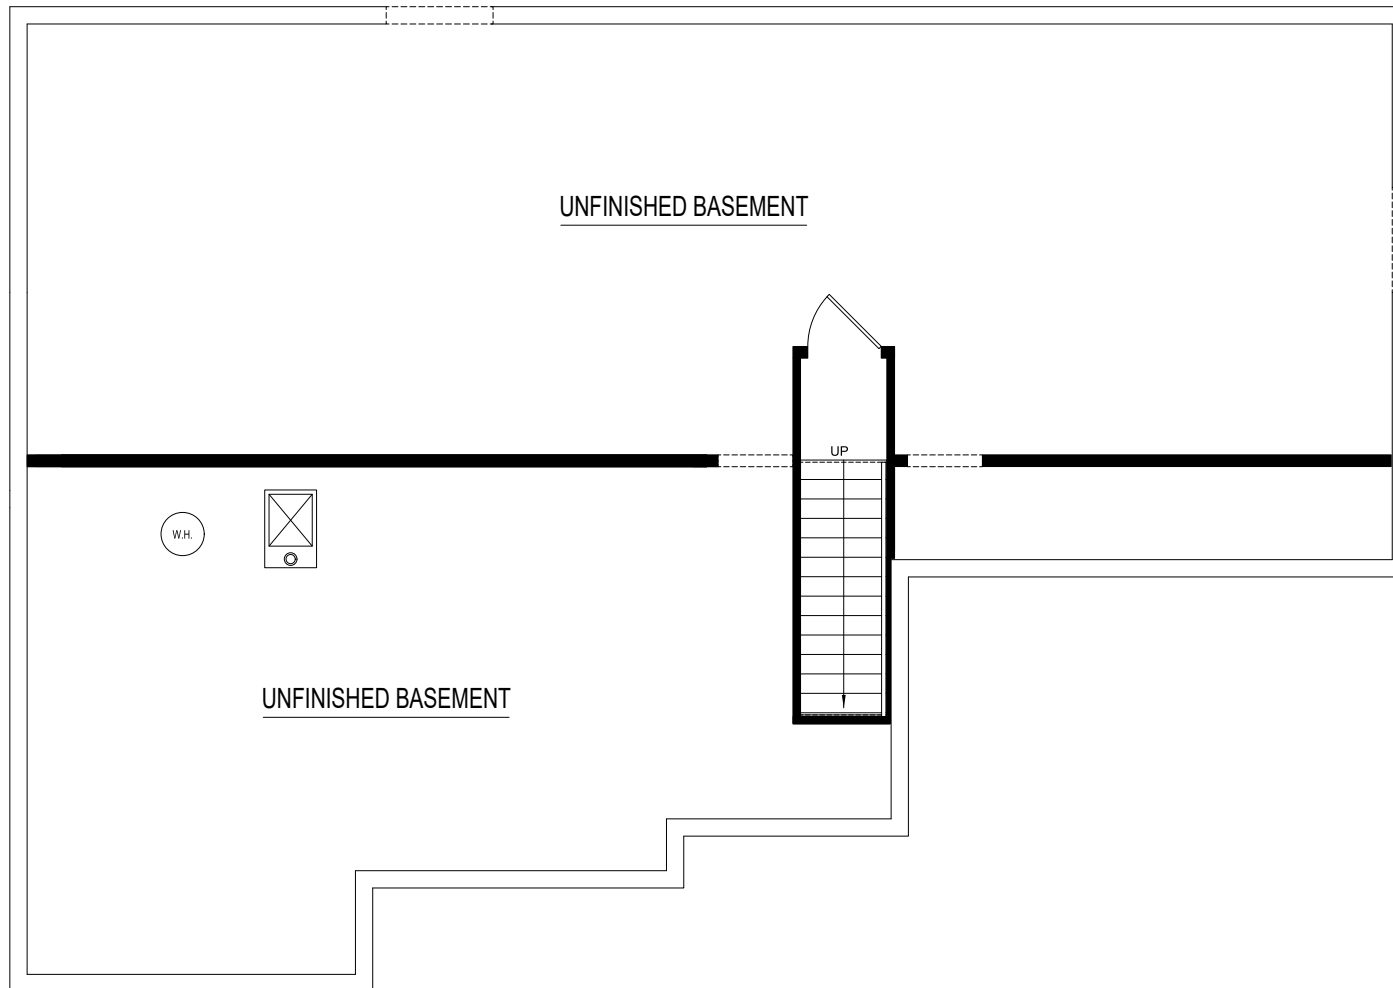

traditions 1600

1,658 SF

2-4 bedrooms

2-3 bathrooms

2-4 car attached garage

Allen Edwin Homes reserves the right to change or amend plans and specifications without prior notice. Specifications may vary per plan. All dimensions are approximate and are rounded down to the nearest 3". Information is deemed to be correct but not guaranteed. Copyright © 2015 Allen Edwin Homes. All rights reserved. The duplication, reproduction, copying, sale, licensing, or any other distribution or use of these drawings, any portion thereof, or the plans depicted here is strictly prohibited. Color rendering is the artist's interpretation of home. Details, products and colors may change or not be available. Please see CAD drawings of elevations for actual specifications available.

FIRST FLOOR

ALTERNATE FIRST FLOOR 1601

Allen Edwin Homes reserves the right to change or amend plans and specifications without prior notice. Specifications may vary per plan. All dimensions are approximate and are rounded down to the nearest 3". Information is deemed to be correct but not guaranteed. Copyright © 2015 Allen Edwin Homes. All rights reserved. The duplication, reproduction, copying, sale, licensing, or any other distribution or use of these drawings, any portion thereof, or the plans depicted here is strictly prohibited.

Elevation B3

Elevation B

Elevation C1

Elevation C2

Elevation C3

Elevation C

FRONT VIEW

20' X 24' GARAGE OPTION