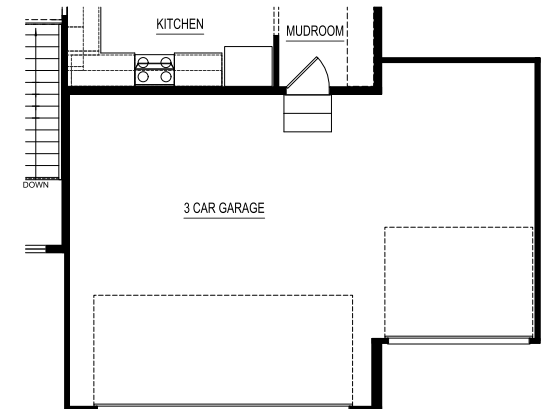

Elevation B3

Elevation B

Elevation C1

Elevation C2

Elevation C3

Elevation C

FRONT VIEW

20' X 24' GARAGE OPTION

FRONT VIEW

6' X 16' GARAGE BUMP OPTION

SIDE VIEW

FRONT VIEW

3 CAR GARAGE 10' X 18' OPTION

*NOT COMPATIBLE WITH 20 X 24 GARAGE OPTION

SIDE VIEW

FRONT VIEW

2 CAR SIDE LOAD GARAGE OPTION

SIDE VIEW

FRONT VIEW

3 CAR SIDE LOAD GARAGE OPTION

SIDE VIEW

FRONT VIEW

3 CAR SPLIT SIDE LOAD GARAGE OPTION

SIDE VIEW

FRONT VIEW

4 CAR SPLIT SIDE LOAD GARAGE OPTION