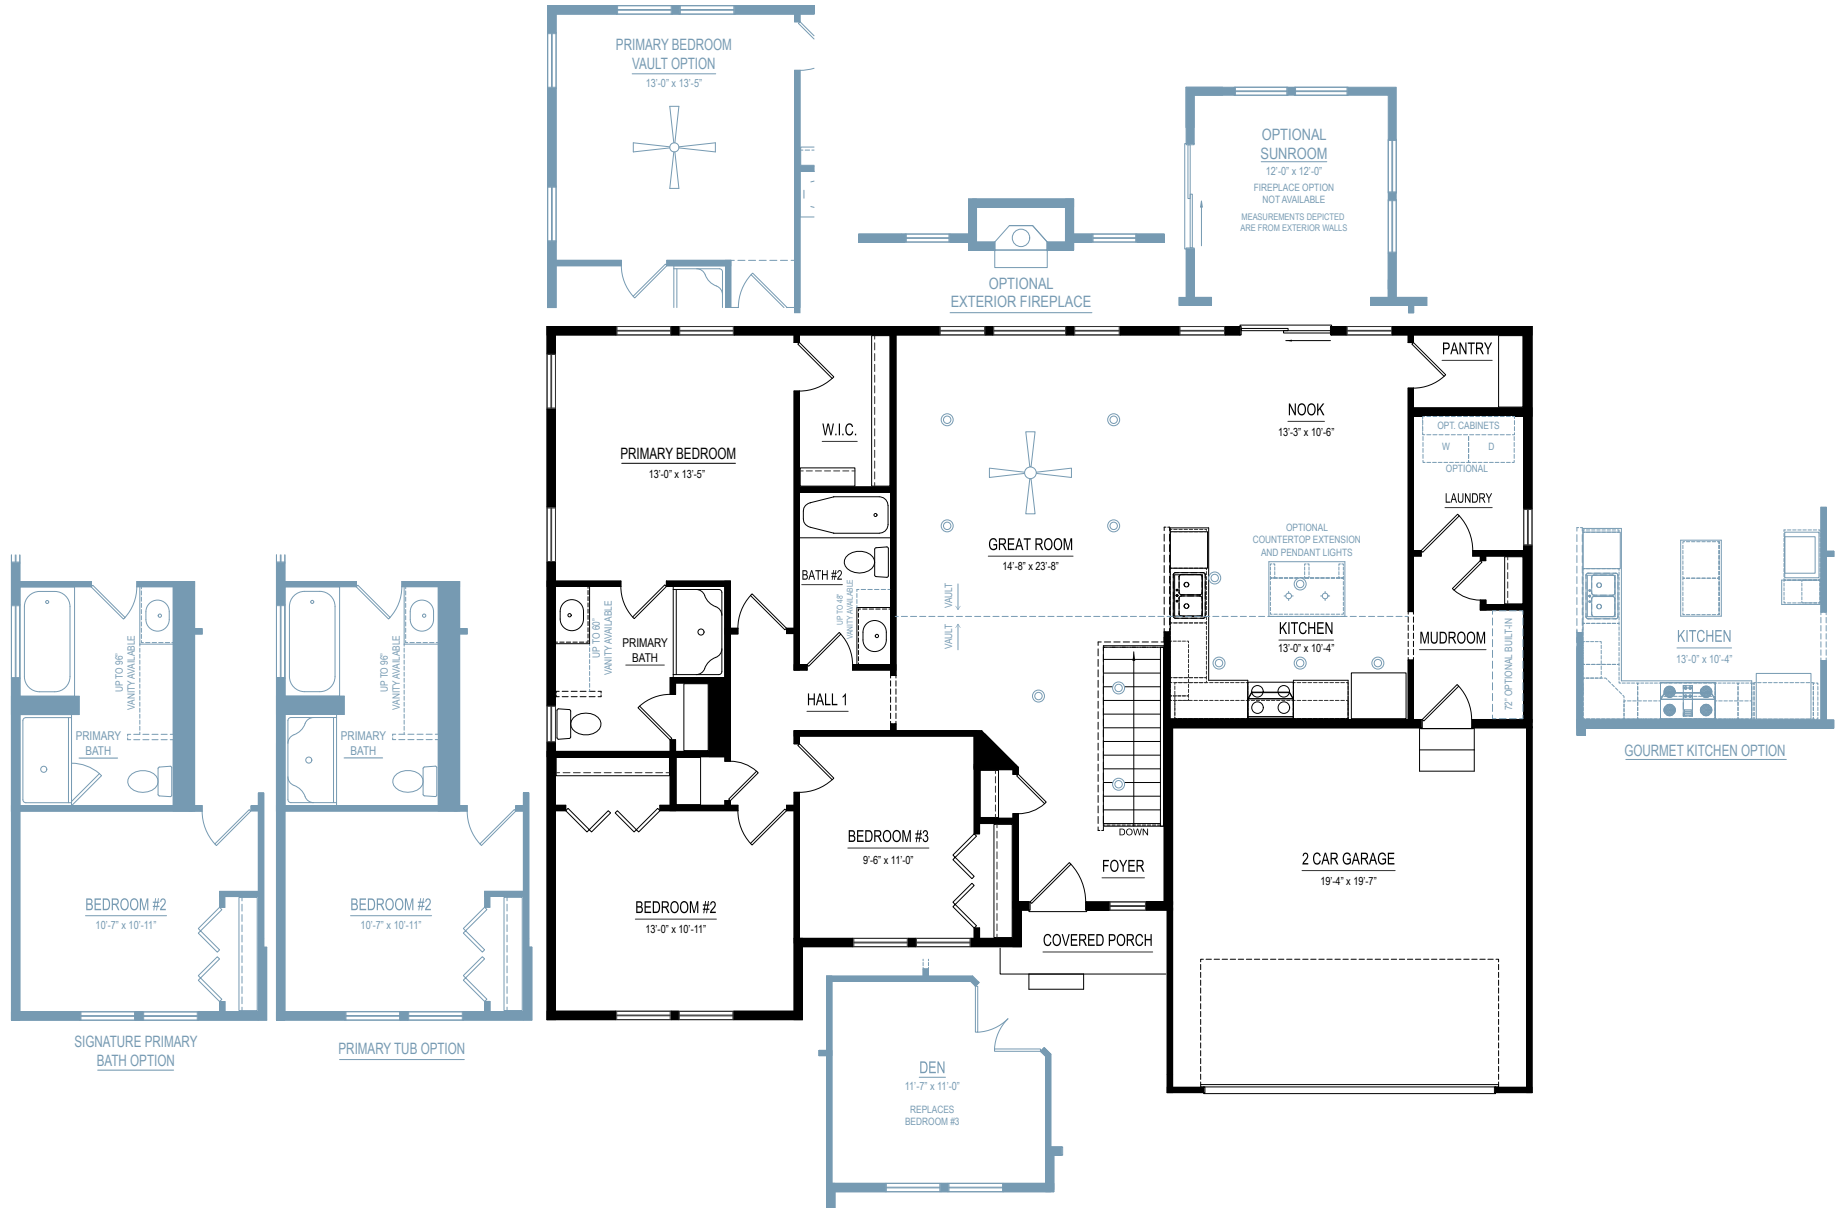

traditions 1600

1,658 SF

2-4 bedrooms

2-3 bathrooms

2-4 car attached garage

Allen Edwin Homes reserves the right to change or amend plans and specifications without prior notice. Specifications may vary per plan. All dimensions are approximate and are rounded down to the nearest 3". Information is deemed to be correct but not guaranteed. Copyright © 2015 Allen Edwin Homes. All rights reserved. The duplication, reproduction, copying, sale, licensing, or any other distribution or use of these drawings, any portion thereof, or the plans depicted here is strictly prohibited. Color rendering is the artist's interpretation of home. Details, products and colors may change or not be available. Please see CAD drawings of elevations for actual specifications available.

FIRST FLOOR

ALTERNATE FIRST FLOOR 1601

Allen Edwin Homes reserves the right to change or amend plans and specifications without prior notice. Specifications may vary per plan. All dimensions are approximate and are rounded down to the nearest 3". Information is deemed to be correct but not guaranteed. Copyright © 2015 Allen Edwin Homes. All rights reserved. The duplication, reproduction, copying, sale, licensing, or any other distribution or use of these drawings, any portion thereof, or the plans depicted here is strictly prohibited.

Elevation B3

Elevation B

Elevation C1

Elevation C2

Elevation C3

Elevation C

FRONT VIEW

20' X 24' GARAGE OPTION

FRONT VIEW

4 CAR SPLIT SIDE LOAD GARAGE OPTION