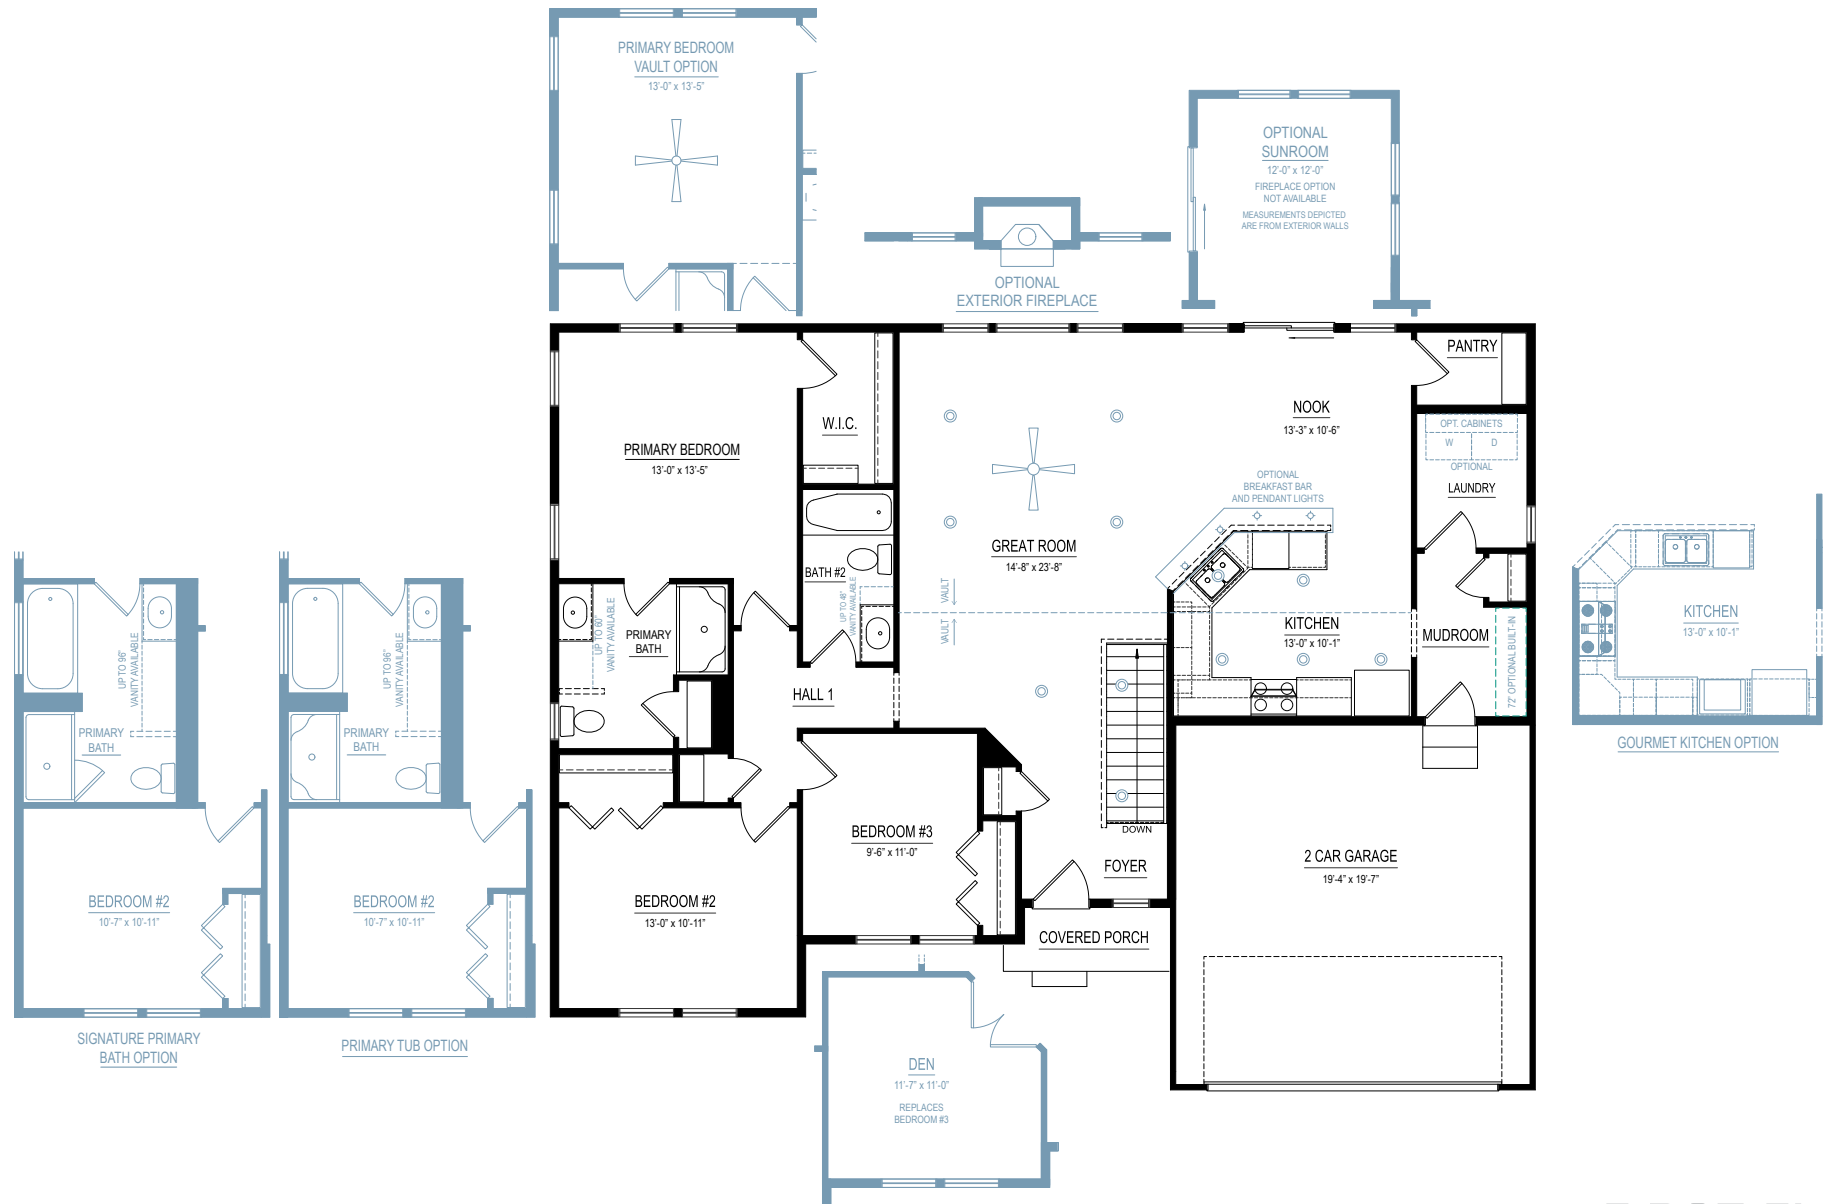

traditions 1600

1,658 SF

2-4 bedrooms

2-3 bathrooms

2-4 car attached garage

Allen Edwin Homes reserves the right to change or amend plans and specifications without prior notice. Specifications may vary per plan. All dimensions are approximate and are rounded down to the nearest 3". Information is deemed to be correct but not guaranteed. Copyright © 2015 Allen Edwin Homes. All rights reserved. The duplication, reproduction, copying, sale, licensing, or any other distribution or use of these drawings, any portion thereof, or the plans depicted here is strictly prohibited. Color rendering is the artist's interpretation of home. Details, products and colors may change or not be available. Please see CAD drawings of elevations for actual specifications available.

FIRST FLOOR

ALTERNATE FIRST FLOOR 1601

Allen Edwin Homes reserves the right to change or amend plans and specifications without prior notice. Specifications may vary per plan. All dimensions are approximate and are rounded down to the nearest 3". Information is deemed to be correct but not guaranteed. Copyright © 2015 Allen Edwin Homes. All rights reserved. The duplication, reproduction, copying, sale, licensing, or any other distribution or use of these drawings, any portion thereof, or the plans depicted here is strictly prohibited.

Elevation B3

Elevation B

Elevation C1

Elevation C2

Elevation C3

Elevation C

FRONT VIEW

20' X 24' GARAGE OPTION

FRONT VIEW

4 CAR SPLIT SIDE LOAD GARAGE OPTION