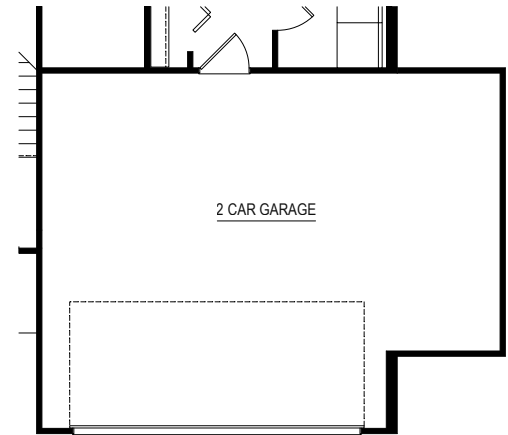

SIDE VIEW

FRONT VIEW

10' X 20' 3 CAR GARAGE OPTION  
 \*20' X 24' GARAGE OPTION REQUIRED

3 CAR GARAGE

SIDE VIEW

FRONT VIEW

3 CAR SIDE LOAD GARAGE OPTION

3 CAR GARAGE

UP  
FOYER

COVERED PORCH

SIDE VIEW

FRONT VIEW

2 CAR FRONT LOAD GARAGE BUMP

SIDE VIEW

FRONT VIEW

2 CAR SIDE LOAD GARAGE OPTION