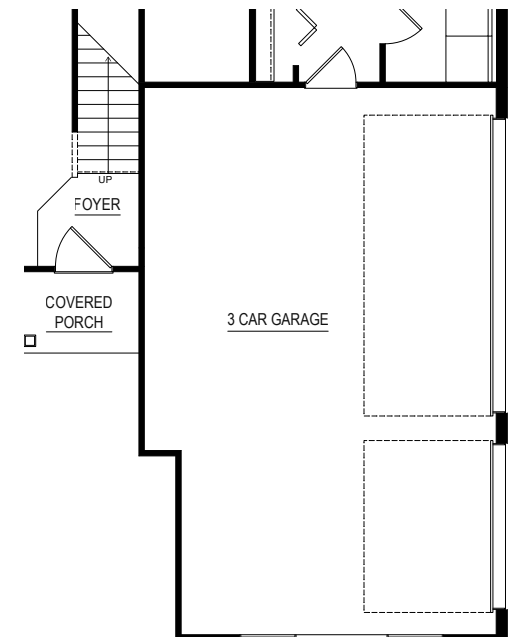

# Elevation L

SIDE VIEW

FRONT VIEW

20' X 24' GARAGE OPTION

SIDE VIEW

FRONT VIEW

10' X 18' 3 CAR GARAGE OPTION

\*10 X 18 3RD STALL IS NOT COMPATIBLE WITH 20 X 24 GARAGE

SIDE VIEW

FRONT VIEW

10' X 20' 3 CAR GARAGE OPTION  
 \*20' X 24' GARAGE OPTION REQUIRED

3 CAR GARAGE

SIDE VIEW

FRONT VIEW

3 CAR SIDE LOAD GARAGE OPTION

3 CAR GARAGE

UP  
FOYER

COVERED PORCH

SIDE VIEW

FRONT VIEW

2 CAR FRONT LOAD GARAGE BUMP

SIDE VIEW

FRONT VIEW

2 CAR SIDE LOAD GARAGE OPTION