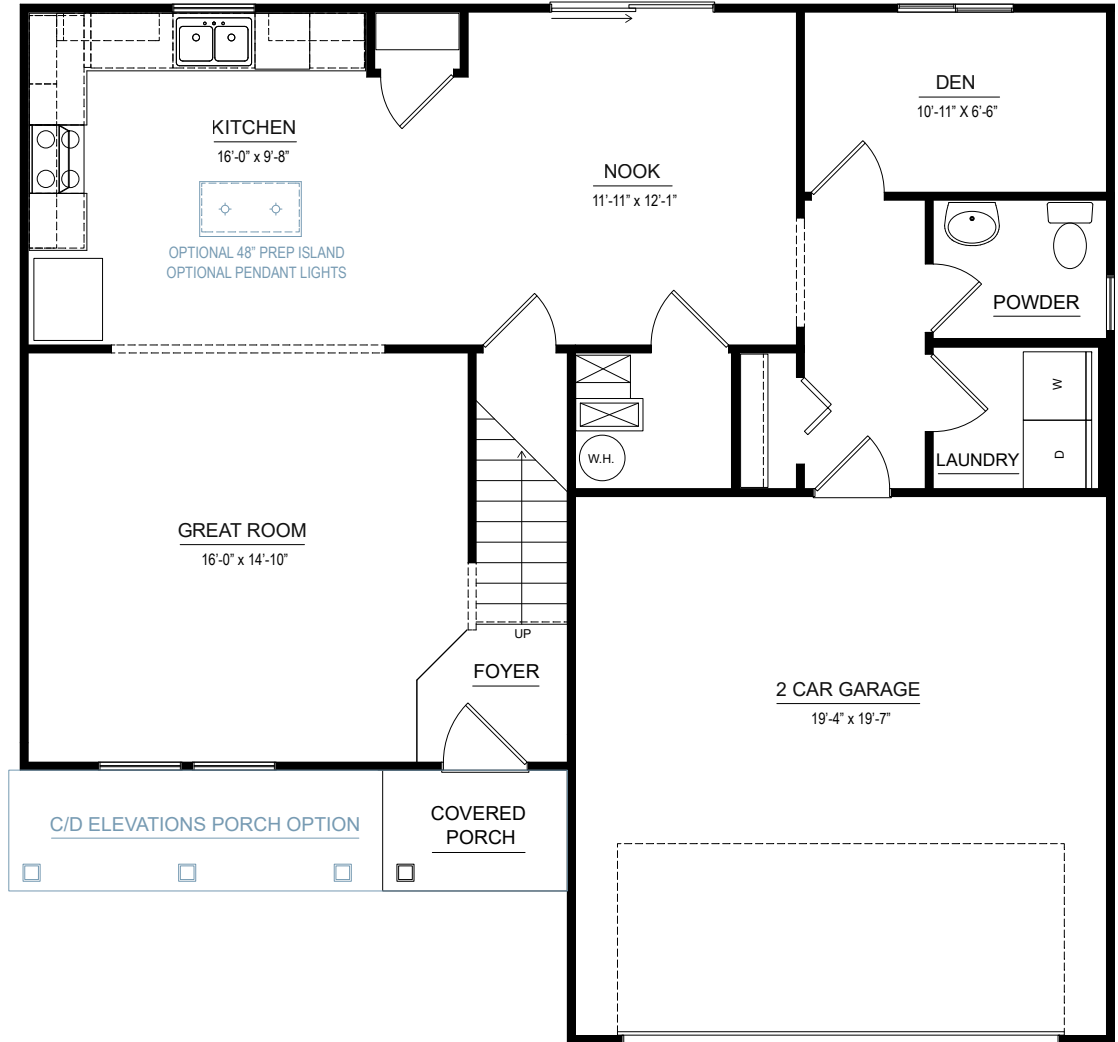

# integrity 2080S

2062 SF

4 bedrooms

2.5 bathrooms

2-3 car attached garage

Allen Edwin Homes reserves the right to change or amend plans and specifications without prior notice. Specifications may vary per plan. All dimensions are approximate and are rounded down to the nearest 3". Information is deemed to be correct but not guaranteed. Copyright © 2015 Allen Edwin Homes. All rights reserved. The duplication, reproduction, copying, sale, licensing, or any other distribution or use of these drawings, any portion thereof, or the plans depicted here is strictly prohibited. Color rendering is the artist's interpretation of home. Details, products and colors may change or not be available. Please see CAD drawings of elevations for actual specifications available.

DESIGNER KITCHEN

OPTIONAL 48" ISLAND W/ 2 EXTENDED SIDES  
OPTIONAL PENDANT LIGHTS

OPTIONAL  
EXTERIOR FIREPLACE

# FIRST FLOOR