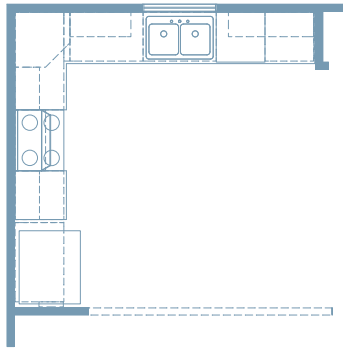

# integrity 2080S

2062 SF

4 bedrooms

2.5 bathrooms

2-3 car attached garage

Allen Edwin Homes reserves the right to change or amend plans and specifications without prior notice. Specifications may vary per plan. All dimensions are approximate and are rounded down to the nearest 3". Information is deemed to be correct but not guaranteed. Copyright © 2015 Allen Edwin Homes. All rights reserved. The duplication, reproduction, copying, sale, licensing, or any other distribution or use of these drawings, any portion thereof, or the plans depicted here is strictly prohibited. Color rendering is the artist's interpretation of home. Details, products and colors may change or not be available. Please see CAD drawings of elevations for actual specifications available.

DESIGNER KITCHEN

OPTIONAL 48" ISLAND W/ 2 EXTENDED SIDES  
OPTIONAL PENDANT LIGHTS

OPTIONAL  
EXTERIOR FIREPLACE

# FIRST FLOOR