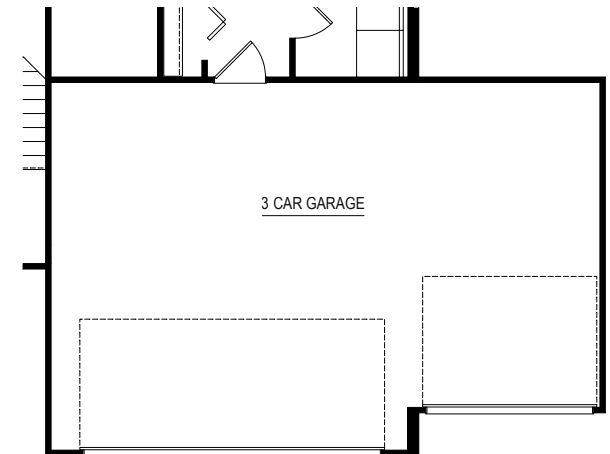

# Elevation G

Elevation L1

Elevation L2

Elevation L3

Elevation L4

# Elevation L

SIDE VIEW

FRONT VIEW

20' X 24' GARAGE OPTION

SIDE VIEW

FRONT VIEW

10' X 18' 3 CAR GARAGE OPTION

\*10 X 18 3RD STALL IS NOT COMPATIBLE WITH 20 X 24 GARAGE

SIDE VIEW

FRONT VIEW

10' X 20' 3 CAR GARAGE OPTION  
 \*20' X 24' GARAGE OPTION REQUIRED

3 CAR GARAGE

SIDE VIEW

FRONT VIEW

3 CAR SIDE LOAD GARAGE OPTION

3 CAR GARAGE