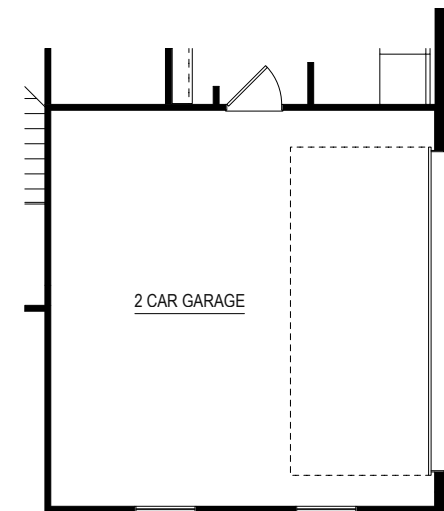

# Elevation L

SIDE VIEW

FRONT VIEW

20' X 24' GARAGE OPTION

SIDE VIEW

FRONT VIEW

10' X 18' 3 CAR GARAGE OPTION

\*10 X 18 3RD STALL IS NOT COMPATIBLE WITH 20 X 24 GARAGE

SIDE VIEW

FRONT VIEW

10' X 20' 3 CAR GARAGE OPTION  
 \*20' X 24' GARAGE OPTION REQUIRED

3 CAR GARAGE

SIDE VIEW

FRONT VIEW

3 CAR SIDE LOAD GARAGE OPTION

3 CAR GARAGE

UP  
FOYER

COVERED PORCH

SIDE VIEW

FRONT VIEW

2 CAR FRONT LOAD GARAGE BUMP

SIDE VIEW

FRONT VIEW

2 CAR SIDE LOAD GARAGE OPTION