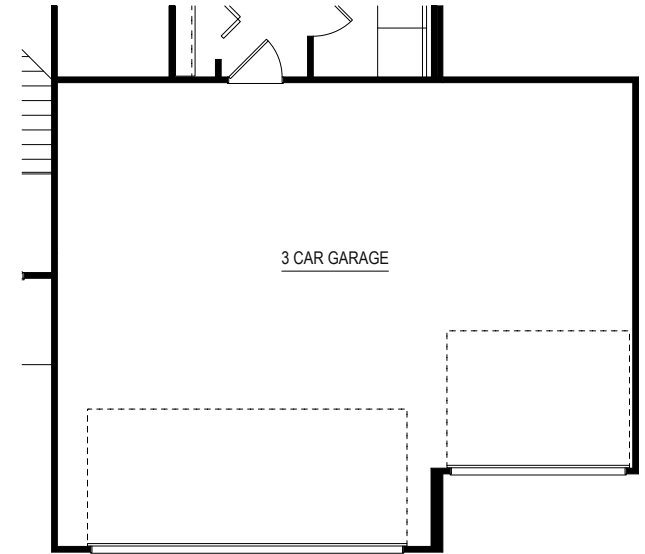

# Elevation L

SIDE VIEW

FRONT VIEW

20' X 24' GARAGE OPTION

SIDE VIEW

FRONT VIEW

10' X 18' 3 CAR GARAGE OPTION

\*10 X 18 3RD STALL IS NOT COMPATIBLE WITH 20 X 24 GARAGE

SIDE VIEW

FRONT VIEW

10' X 20' 3 CAR GARAGE OPTION  
 \*20' X 24' GARAGE OPTION REQUIRED

3 CAR GARAGE

SIDE VIEW

FRONT VIEW

3 CAR SIDE LOAD GARAGE OPTION

3 CAR GARAGE