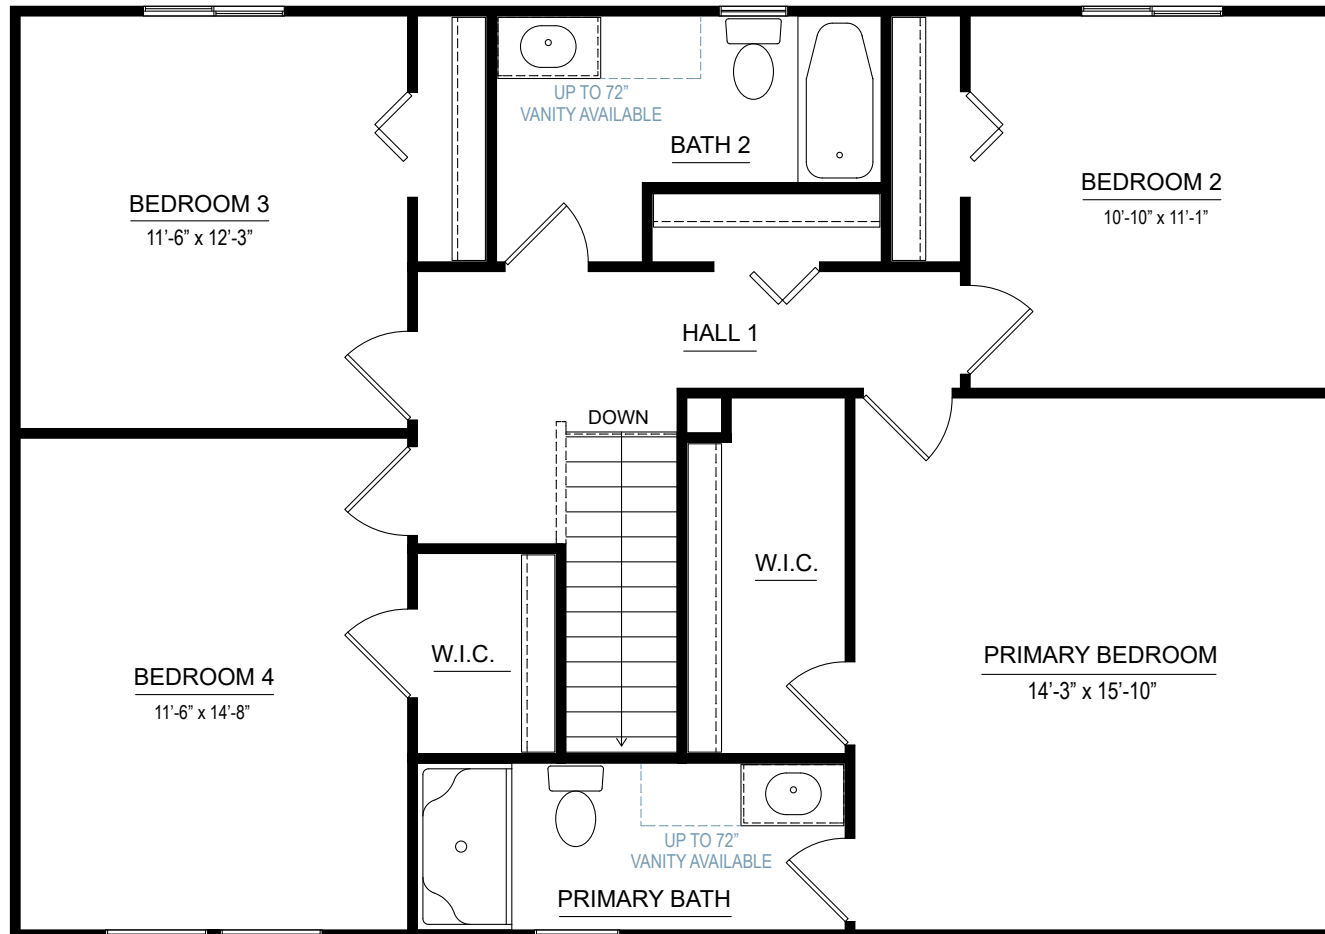

# integrity 2080S

2062 SF

4 bedrooms

2.5 bathrooms

2-3 car attached garage

Allen Edwin Homes reserves the right to change or amend plans and specifications without prior notice. Specifications may vary per plan. All dimensions are approximate and are rounded down to the nearest 3". Information is deemed to be correct but not guaranteed. Copyright © 2015 Allen Edwin Homes. All rights reserved. The duplication, reproduction, copying, sale, licensing, or any other distribution or use of these drawings, any portion thereof, or the plans depicted here is strictly prohibited. Color rendering is the artist's interpretation of home. Details, products and colors may change or not be available. Please see CAD drawings of elevations for actual specifications available.

DESIGNER KITCHEN

OPTIONAL 48" ISLAND W/ 2 EXTENDED SIDES  
OPTIONAL PENDANT LIGHTS

OPTIONAL  
EXTERIOR FIREPLACE

# FIRST FLOOR

SIDE VIEW

FRONT VIEW

10' X 20' 3 CAR GARAGE OPTION  
 \*20' X 24' GARAGE OPTION REQUIRED

3 CAR GARAGE

SIDE VIEW

FRONT VIEW

3 CAR SIDE LOAD GARAGE OPTION

3 CAR GARAGE