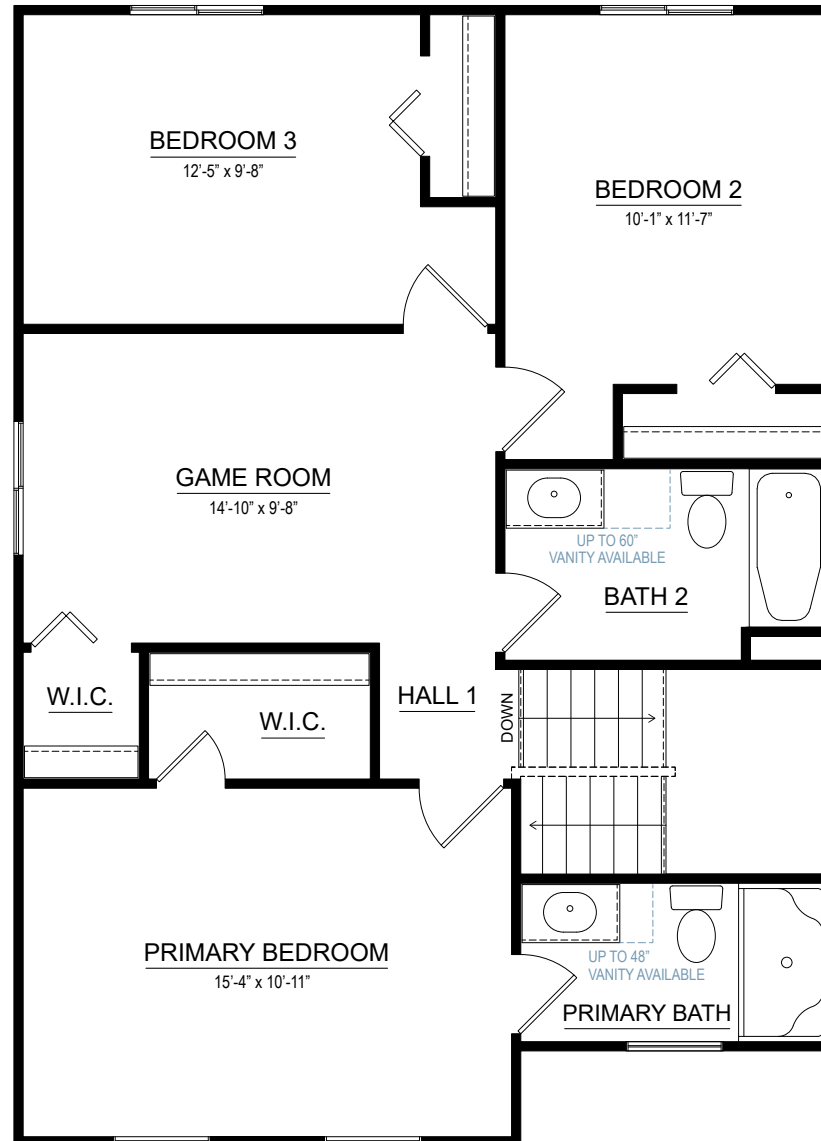

integrity 1830

1,830 SF

4-5 bedrooms

2.5-3.5 bathrooms

2-3 car attached garage

Allen Edwin Homes reserves the right to change or amend plans and specifications without prior notice. Specifications may vary per plan. All dimensions are approximate and are rounded down to the nearest 3". Information is deemed to be correct but not guaranteed. Copyright © 2015 Allen Edwin Homes. All rights reserved. The duplication, reproduction, copying, sale, licensing, or any other distribution or use of these drawings, any portion thereof, or the plans depicted here is strictly prohibited. Color rendering is the artist's interpretation of home. Details, products and colors may change or not be available. Please see CAD drawings of elevations for actual specifications available.

FIRST FLOOR

SMART SPACE BEDROOM 4

SECOND FLOOR

UNFINISHED BASEMENT

FINISHED BASEMENT

Elevation A1

Elevation A2

Elevation A3

Elevation A

Elevation B1

Elevation B2

Elevation B3

Elevation B

Elevation C1

Elevation C2

Elevation C3

Elevation L1

Elevation L2

Elevation L3

Elevation L4

Elevation L

SIDE VIEW

FRONT VIEW

22' X 20' GARAGE OPTION