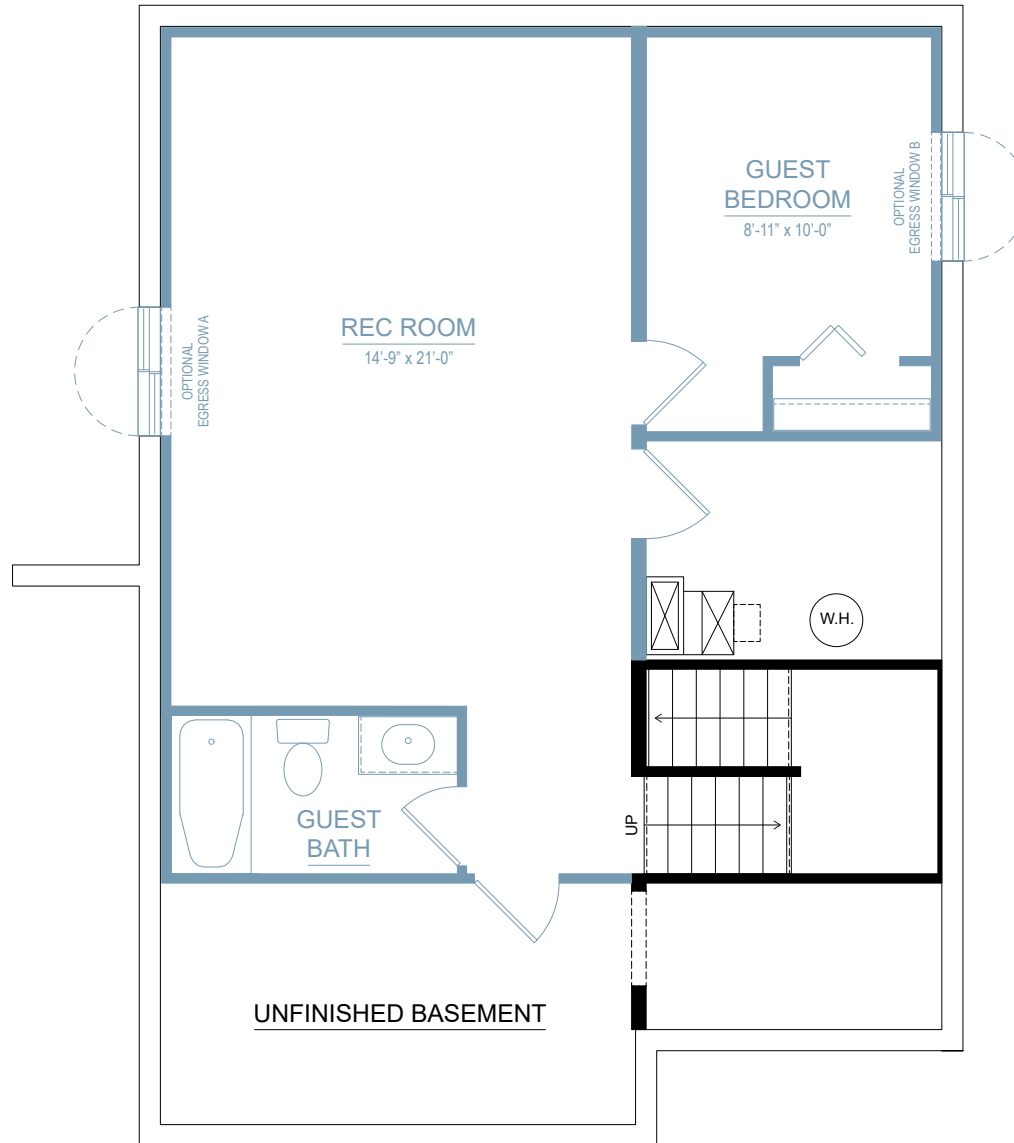

integrity 1830

1,830 SF

4-5 bedrooms

2.5-3.5 bathrooms

2-3 car attached garage

Allen Edwin Homes reserves the right to change or amend plans and specifications without prior notice. Specifications may vary per plan. All dimensions are approximate and are rounded down to the nearest 3". Information is deemed to be correct but not guaranteed. Copyright © 2015 Allen Edwin Homes. All rights reserved. The duplication, reproduction, copying, sale, licensing, or any other distribution or use of these drawings, any portion thereof, or the plans depicted here is strictly prohibited. Color rendering is the artist's interpretation of home. Details, products and colors may change or not be available. Please see CAD drawings of elevations for actual specifications available.

FIRST FLOOR

SMART SPACE BEDROOM 4

SECOND FLOOR

UNFINISHED BASEMENT

FINISHED BASEMENT

Elevation A1

Elevation A2

Elevation A3

Elevation A

Elevation B1

Elevation B2

Elevation B3

Elevation B

Elevation C1

Elevation C2

Elevation C3

Elevation L1

Elevation L2

Elevation L3

Elevation L4

Elevation L

SIDE VIEW

FRONT VIEW

22' X 20' GARAGE OPTION