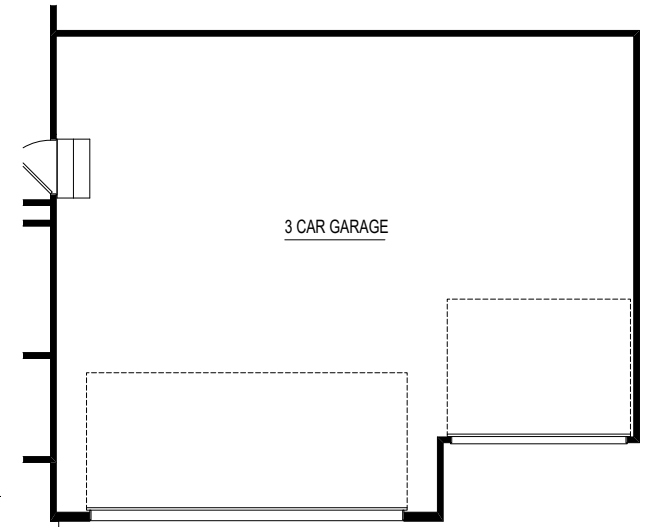

Elevation L1

Elevation L2

Elevation L3

Elevation L4

Elevation L

SIDE VIEW

FRONT VIEW

22' X 20' GARAGE OPTION

SIDE VIEW

FRONT VIEW

20' X 24' GARAGE OPTION

SIDE VIEW

FRONT VIEW

3 CAR GARAGE

10' X 18' 3 CAR GARAGE OPTION

*10 X 18 3RD STALL IS NOT COMPATIBLE WITH 20 X 24 GARAGE
*GABLE OPTION REQUIRED

SIDE VIEW

FRONT VIEW

3 CAR GARAGE

10' X 20' 3 CAR GARAGE OPTION

*20' X 24' GARAGE OPTION REQUIRED
*GABLE OPTION REQUIRED

SIDE VIEW

FRONT VIEW

3 CAR SIDE LOAD GARAGE OPTION