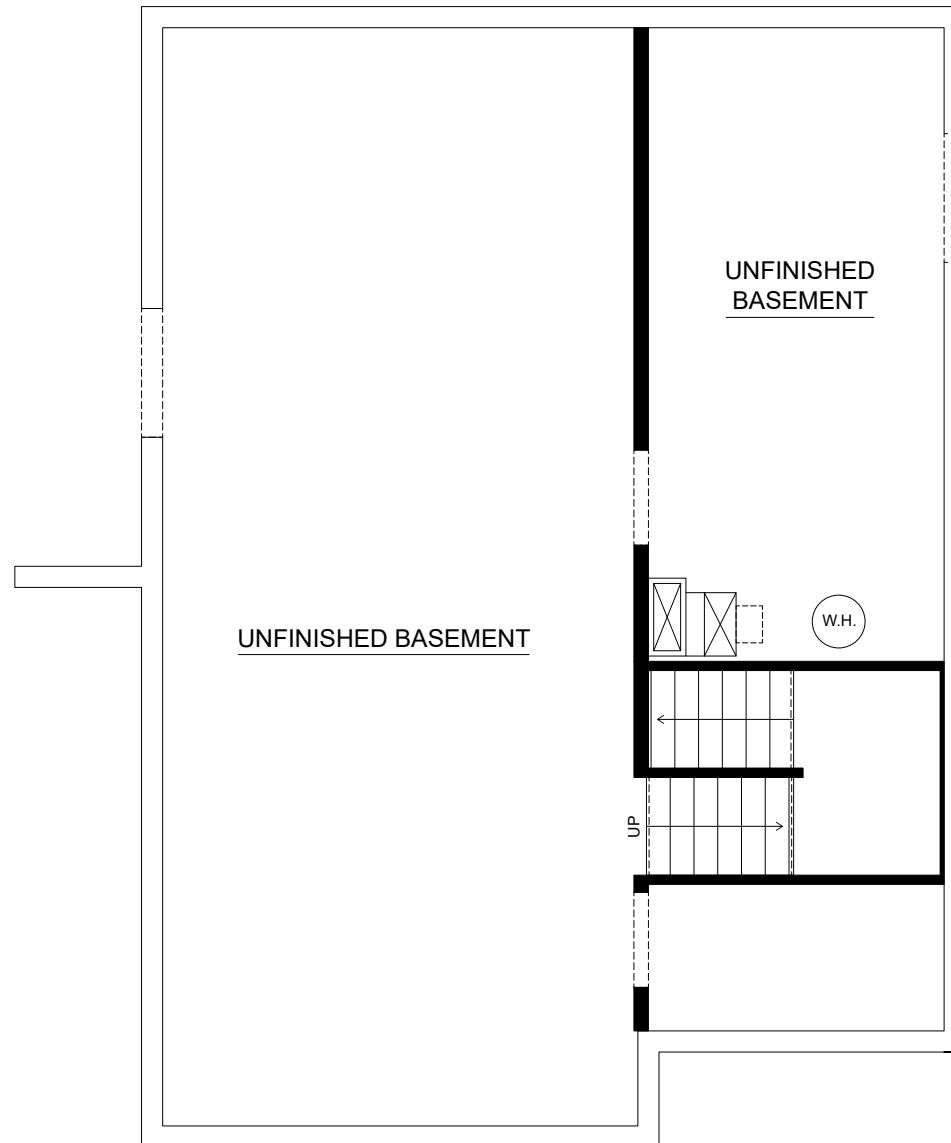

integrity 1830

1,830 SF

4-5 bedrooms

2.5-3.5 bathrooms

2-3 car attached garage

Allen Edwin Homes reserves the right to change or amend plans and specifications without prior notice. Specifications may vary per plan. All dimensions are approximate and are rounded down to the nearest 3". Information is deemed to be correct but not guaranteed. Copyright © 2015 Allen Edwin Homes. All rights reserved. The duplication, reproduction, copying, sale, licensing, or any other distribution or use of these drawings, any portion thereof, or the plans depicted here is strictly prohibited. Color rendering is the artist's interpretation of home. Details, products and colors may change or not be available. Please see CAD drawings of elevations for actual specifications available.

FIRST FLOOR

SMART SPACE BEDROOM 4

SECOND FLOOR

UNFINISHED BASEMENT

FINISHED BASEMENT

Elevation A1

Elevation A2

Elevation A3

Elevation A

Elevation B1

Elevation B2

Elevation B3

Elevation B

Elevation C1

Elevation C2

Elevation C3