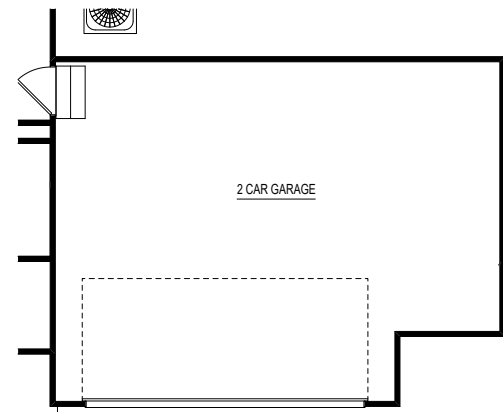

SIDE VIEW

FRONT VIEW

20' X 24' GARAGE OPTION

SIDE VIEW

FRONT VIEW

3 CAR GARAGE

10' X 18' 3 CAR GARAGE OPTION

*10 X 18 3RD STALL IS NOT COMPATIBLE WITH 20 X 24 GARAGE
*GABLE OPTION REQUIRED

SIDE VIEW

FRONT VIEW

3 CAR GARAGE

10' X 20' 3 CAR GARAGE OPTION

*20' X 24' GARAGE OPTION REQUIRED
*GABLE OPTION REQUIRED

SIDE VIEW

FRONT VIEW

3 CAR SIDE LOAD GARAGE OPTION

SIDE VIEW

FRONT VIEW

2 CAR FRONT LOAD GARAGE BUMP

GARAGE GABLE OPTION 2

GARAGE GABLE OPTION 3

GABLE OPTIONS