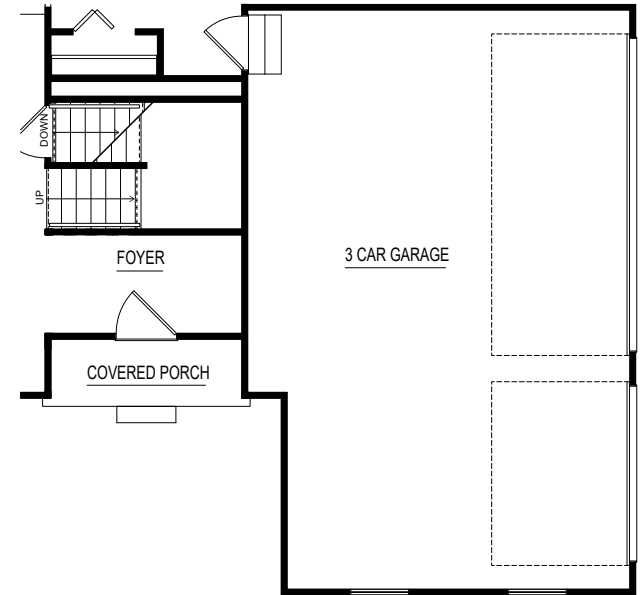

SIDE VIEW

FRONT VIEW

20' X 24' GARAGE OPTION

SIDE VIEW

FRONT VIEW

3 CAR GARAGE

10' X 18' 3 CAR GARAGE OPTION

*10 X 18 3RD STALL IS NOT COMPATIBLE WITH 20 X 24 GARAGE
*GABLE OPTION REQUIRED

SIDE VIEW

FRONT VIEW

3 CAR GARAGE

10' X 20' 3 CAR GARAGE OPTION

*20' X 24' GARAGE OPTION REQUIRED
*GABLE OPTION REQUIRED

SIDE VIEW

FRONT VIEW

3 CAR SIDE LOAD GARAGE OPTION

SIDE VIEW

FRONT VIEW

2 CAR FRONT LOAD GARAGE BUMP

GARAGE GABLE OPTION 2

GARAGE GABLE OPTION 3

GABLE OPTIONS