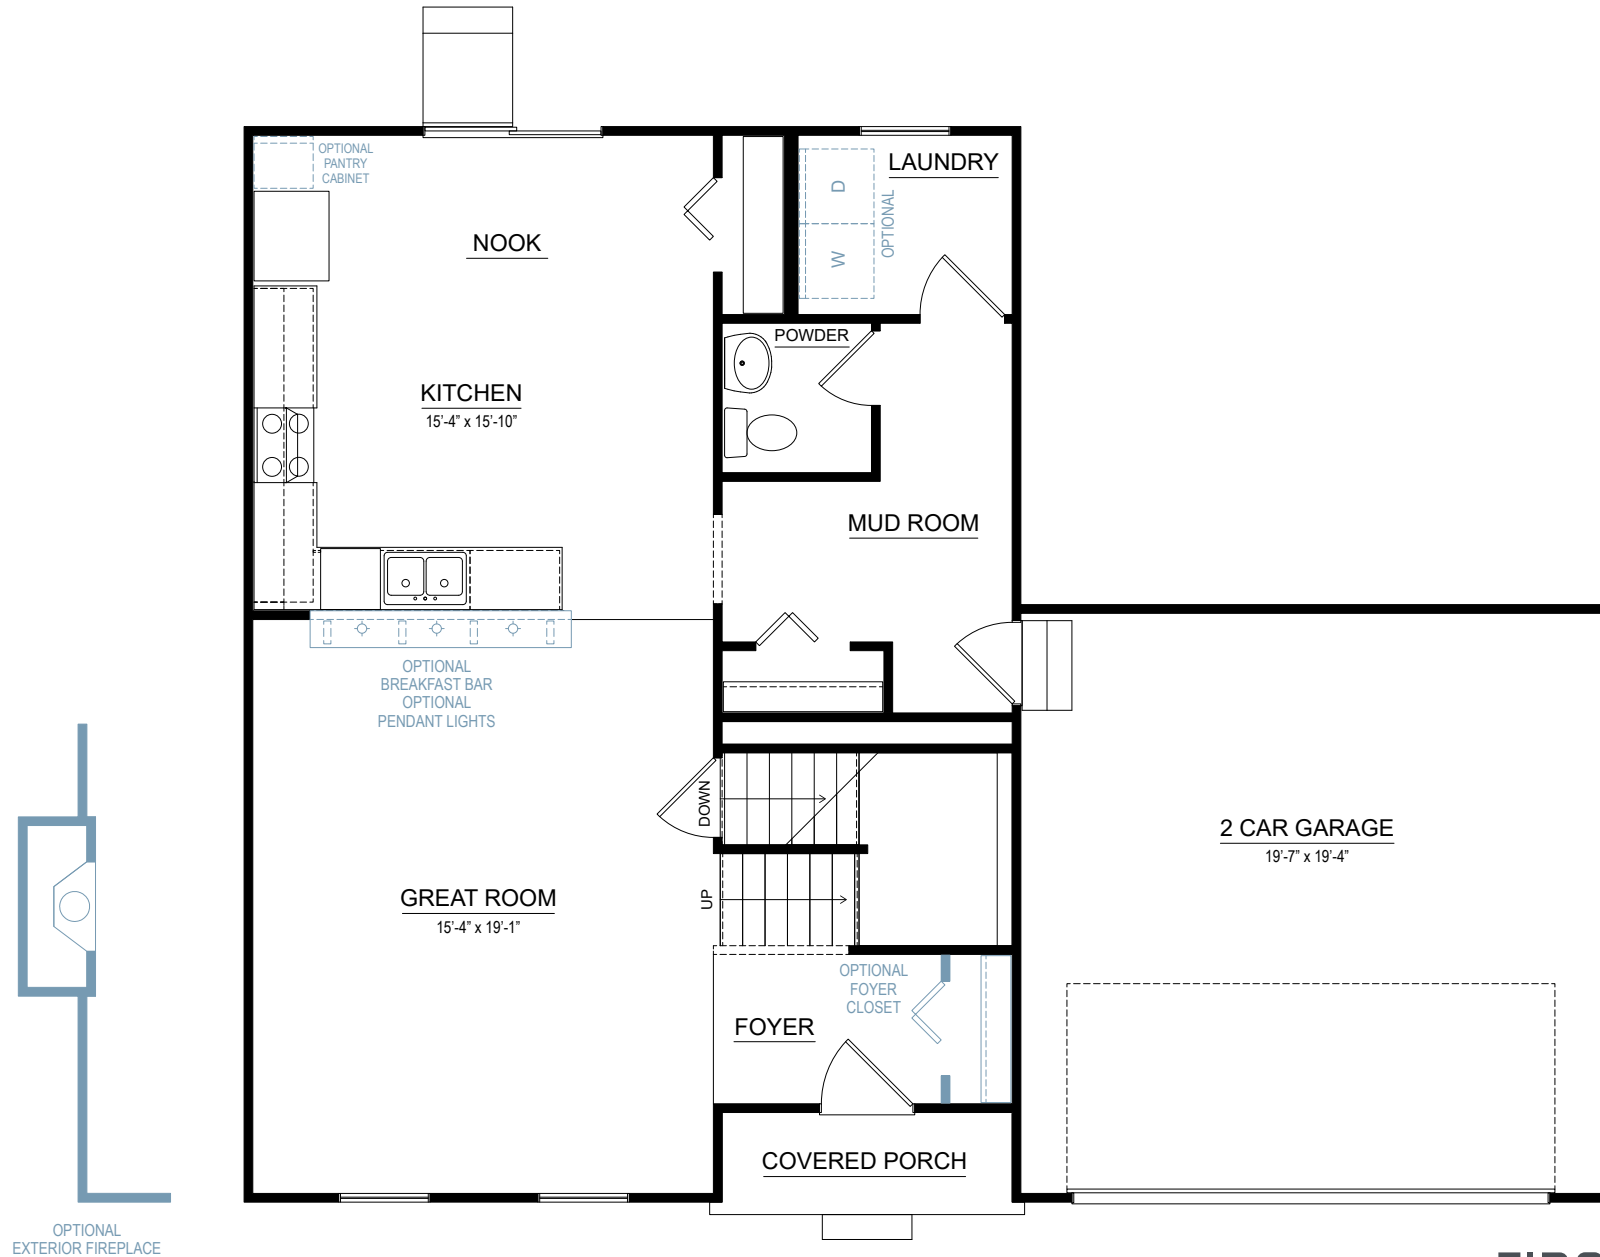

integrity 1830

1,830 SF

4-5 bedrooms

2.5-3.5 bathrooms

2-3 car attached garage

Allen Edwin Homes reserves the right to change or amend plans and specifications without prior notice. Specifications may vary per plan. All dimensions are approximate and are rounded down to the nearest 3". Information is deemed to be correct but not guaranteed. Copyright © 2015 Allen Edwin Homes. All rights reserved. The duplication, reproduction, copying, sale, licensing, or any other distribution or use of these drawings, any portion thereof, or the plans depicted here is strictly prohibited. Color rendering is the artist's interpretation of home. Details, products and colors may change or not be available. Please see CAD drawings of elevations for actual specifications available.

FIRST FLOOR

SMART SPACE BEDROOM 4

SECOND FLOOR

UNFINISHED BASEMENT

FINISHED BASEMENT

Elevation A1

Elevation A2

Elevation A3

Elevation A

Elevation B1

Elevation B2

Elevation B3

Elevation B

Elevation C1

Elevation C2

Elevation C3

Elevation L1

Elevation L2

Elevation L3

Elevation L4

Elevation L

SIDE VIEW

FRONT VIEW

22' X 20' GARAGE OPTION