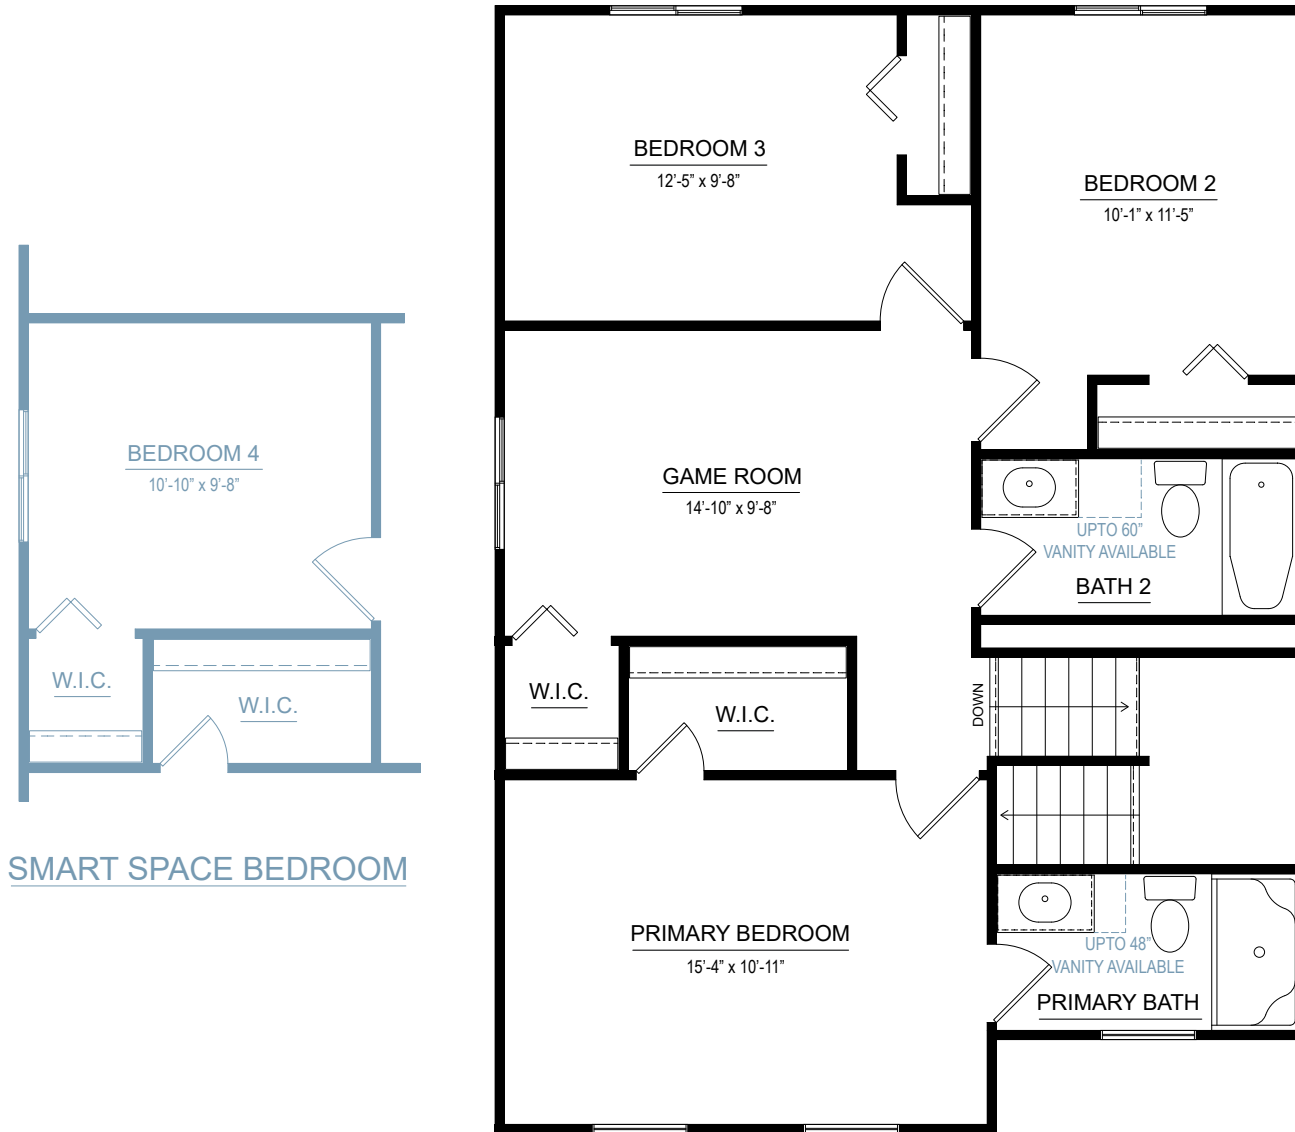

## integrity 1830S

1,830 SF

3-4 bedrooms

2.5 bathrooms

2-3 car attached garage

Allen Edwin Homes reserves the right to change or amend plans and specifications without prior notice. Specifications may vary per plan. All dimensions are approximate and are rounded down to the nearest 3". Information is deemed to be correct but not guaranteed. Copyright © 2015 Allen Edwin Homes. All rights reserved. The duplication, reproduction, copying, sale, licensing, or any other distribution or use of these drawings, any portion thereof, or the plans depicted here is strictly prohibited. Color rendering is the artist's interpretation of home. Details, products and colors may change or not be available. Please see CAD drawings of elevations for actual specifications available.

# FIRST FLOOR

# SECOND FLOOR

Elevation A1

Elevation A2

Elevation A3

SIDE VIEW

FRONT VIEW

10' X 20' 3 CAR GARAGE OPTION

\*20' X 24' GARAGE OPTION REQUIRED  
\*GABLE OPTION REQUIRED

SIDE VIEW

FRONT VIEW

3 CAR SIDE LOAD GARAGE OPTION

SIDE VIEW