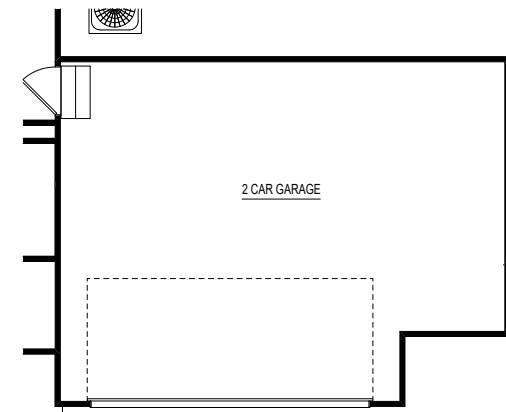

22' X 20' GARAGE OPTION

SIDE VIEW

FRONT VIEW

20' X 24' GARAGE OPTION

SIDE VIEW

FRONT VIEW

10' X 18' 3 CAR GARAGE OPTION

\*10 X 18 3RD STALL IS NOT COMPATIBLE WITH 20 X 24 GARAGE  
\*GABLE OPTION REQUIRED

SIDE VIEW

FRONT VIEW

10' X 20' 3 CAR GARAGE OPTION

\*20' X 24' GARAGE OPTION REQUIRED  
\*GABLE OPTION REQUIRED

SIDE VIEW

FRONT VIEW

3 CAR SIDE LOAD GARAGE OPTION

SIDE VIEW

FRONT VIEW

2 CAR FRONT LOAD GARAGE BUMP

SIDE VIEW

FRONT VIEW

2 CAR SIDE LOAD GARAGE OPTION

GARAGE GABLE OPTION 2

GARAGE GABLE OPTION 3