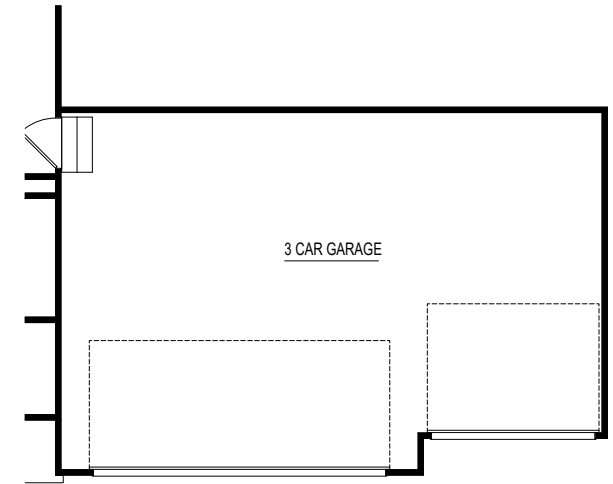

# Elevation G

Elevation L1

Elevation L2

Elevation L3

Elevation L4

Elevation L

SIDE VIEW

FRONT VIEW

22' X 20' GARAGE OPTION

SIDE VIEW

FRONT VIEW

20' X 24' GARAGE OPTION

SIDE VIEW

FRONT VIEW

10' X 18' 3 CAR GARAGE OPTION

\*10 X 18 3RD STALL IS NOT COMPATIBLE WITH 20 X 24 GARAGE  
\*GABLE OPTION REQUIRED

SIDE VIEW

FRONT VIEW

10' X 20' 3 CAR GARAGE OPTION

\*20' X 24' GARAGE OPTION REQUIRED  
\*GABLE OPTION REQUIRED

SIDE VIEW

FRONT VIEW

3 CAR SIDE LOAD GARAGE OPTION

SIDE VIEW