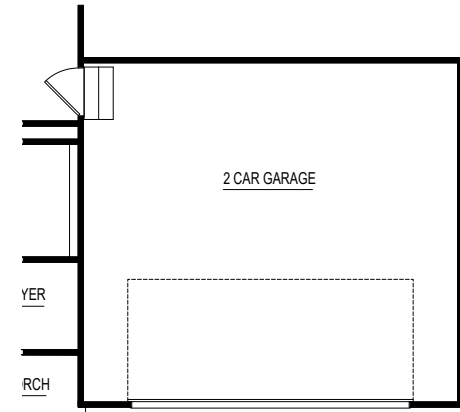

# Elevation G

Elevation L1

Elevation L2

Elevation L3

Elevation L4

Elevation L

SIDE VIEW

FRONT VIEW

22' X 20' GARAGE OPTION

SIDE VIEW

FRONT VIEW

20' X 24' GARAGE OPTION

SIDE VIEW

FRONT VIEW

10' X 18' 3 CAR GARAGE OPTION

\*10 X 18 3RD STALL IS NOT COMPATIBLE WITH 20 X 24 GARAGE  
\*GABLE OPTION REQUIRED

SIDE VIEW

FRONT VIEW

10' X 20' 3 CAR GARAGE OPTION

\*20' X 24' GARAGE OPTION REQUIRED  
\*GABLE OPTION REQUIRED

SIDE VIEW

FRONT VIEW

3 CAR SIDE LOAD GARAGE OPTION

SIDE VIEW