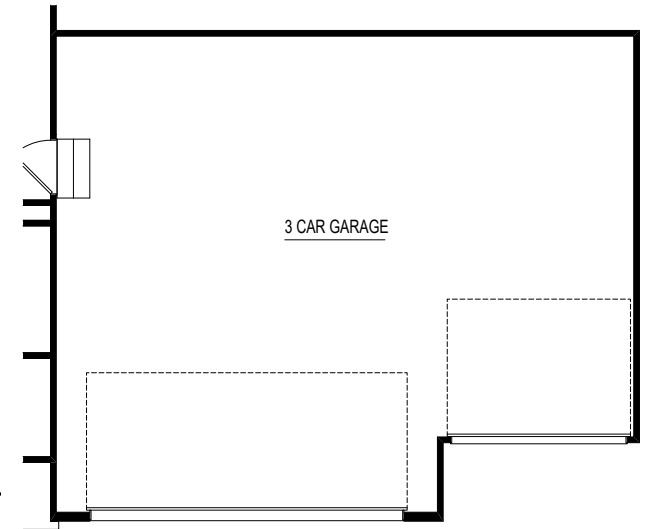

# Elevation G

Elevation L1

Elevation L2

Elevation L3

Elevation L4

Elevation L

SIDE VIEW

FRONT VIEW

22' X 20' GARAGE OPTION

SIDE VIEW

FRONT VIEW

20' X 24' GARAGE OPTION

SIDE VIEW

FRONT VIEW

10' X 18' 3 CAR GARAGE OPTION

\*10 X 18 3RD STALL IS NOT COMPATIBLE WITH 20 X 24 GARAGE  
\*GABLE OPTION REQUIRED

SIDE VIEW

FRONT VIEW

10' X 20' 3 CAR GARAGE OPTION

\*20' X 24' GARAGE OPTION REQUIRED  
\*GABLE OPTION REQUIRED

SIDE VIEW

FRONT VIEW

3 CAR SIDE LOAD GARAGE OPTION

SIDE VIEW