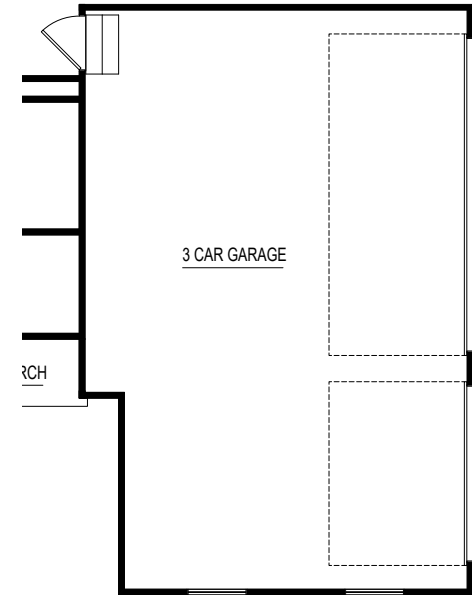

22' X 20' GARAGE OPTION

SIDE VIEW

FRONT VIEW

20' X 24' GARAGE OPTION

SIDE VIEW

FRONT VIEW

10' X 18' 3 CAR GARAGE OPTION

\*10 X 18 3RD STALL IS NOT COMPATIBLE WITH 20 X 24 GARAGE  
\*GABLE OPTION REQUIRED

SIDE VIEW

FRONT VIEW

10' X 20' 3 CAR GARAGE OPTION

\*20' X 24' GARAGE OPTION REQUIRED  
\*GABLE OPTION REQUIRED

SIDE VIEW

FRONT VIEW

3 CAR SIDE LOAD GARAGE OPTION

SIDE VIEW

FRONT VIEW

2 CAR FRONT LOAD GARAGE BUMP

SIDE VIEW

FRONT VIEW

2 CAR SIDE LOAD GARAGE OPTION

GARAGE GABLE OPTION 2

GARAGE GABLE OPTION 3