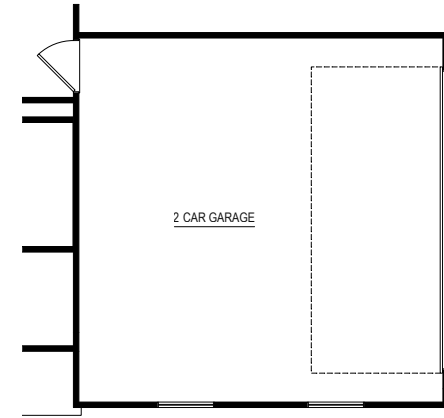

SIDE VIEW

FRONT VIEW

10' X 20' 3 CAR GARAGE OPTION

\*20' X 24' GARAGE OPTION REQUIRED  
\*GABLE OPTION REQUIRED

SIDE VIEW

FRONT VIEW

3 CAR SIDE LOAD GARAGE OPTION

SIDE VIEW

FRONT VIEW

2 CAR FRONT LOAD GARAGE BUMP

SIDE VIEW

FRONT VIEW

2 CAR SIDE LOAD GARAGE OPTION

GARAGE GABLE OPTION 2

GARAGE GABLE OPTION 3

## GABLE OPTIONS