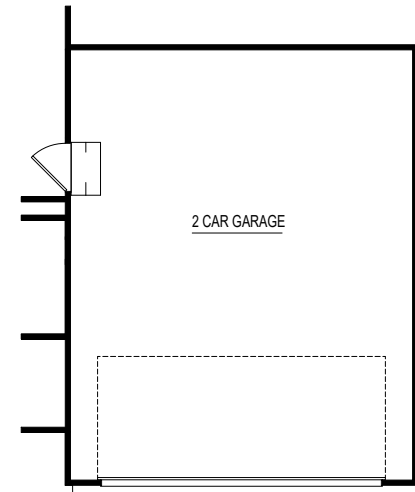

# Elevation G

Elevation L1

Elevation L2

Elevation L3

Elevation L4

Elevation L

SIDE VIEW

FRONT VIEW

22' X 20' GARAGE OPTION

SIDE VIEW

FRONT VIEW

20' X 24' GARAGE OPTION

SIDE VIEW

FRONT VIEW

10' X 18' 3 CAR GARAGE OPTION

\*10 X 18 3RD STALL IS NOT COMPATIBLE WITH 20 X 24 GARAGE  
\*GABLE OPTION REQUIRED

SIDE VIEW

FRONT VIEW

10' X 20' 3 CAR GARAGE OPTION

\*20' X 24' GARAGE OPTION REQUIRED  
\*GABLE OPTION REQUIRED

SIDE VIEW

FRONT VIEW

3 CAR SIDE LOAD GARAGE OPTION

SIDE VIEW