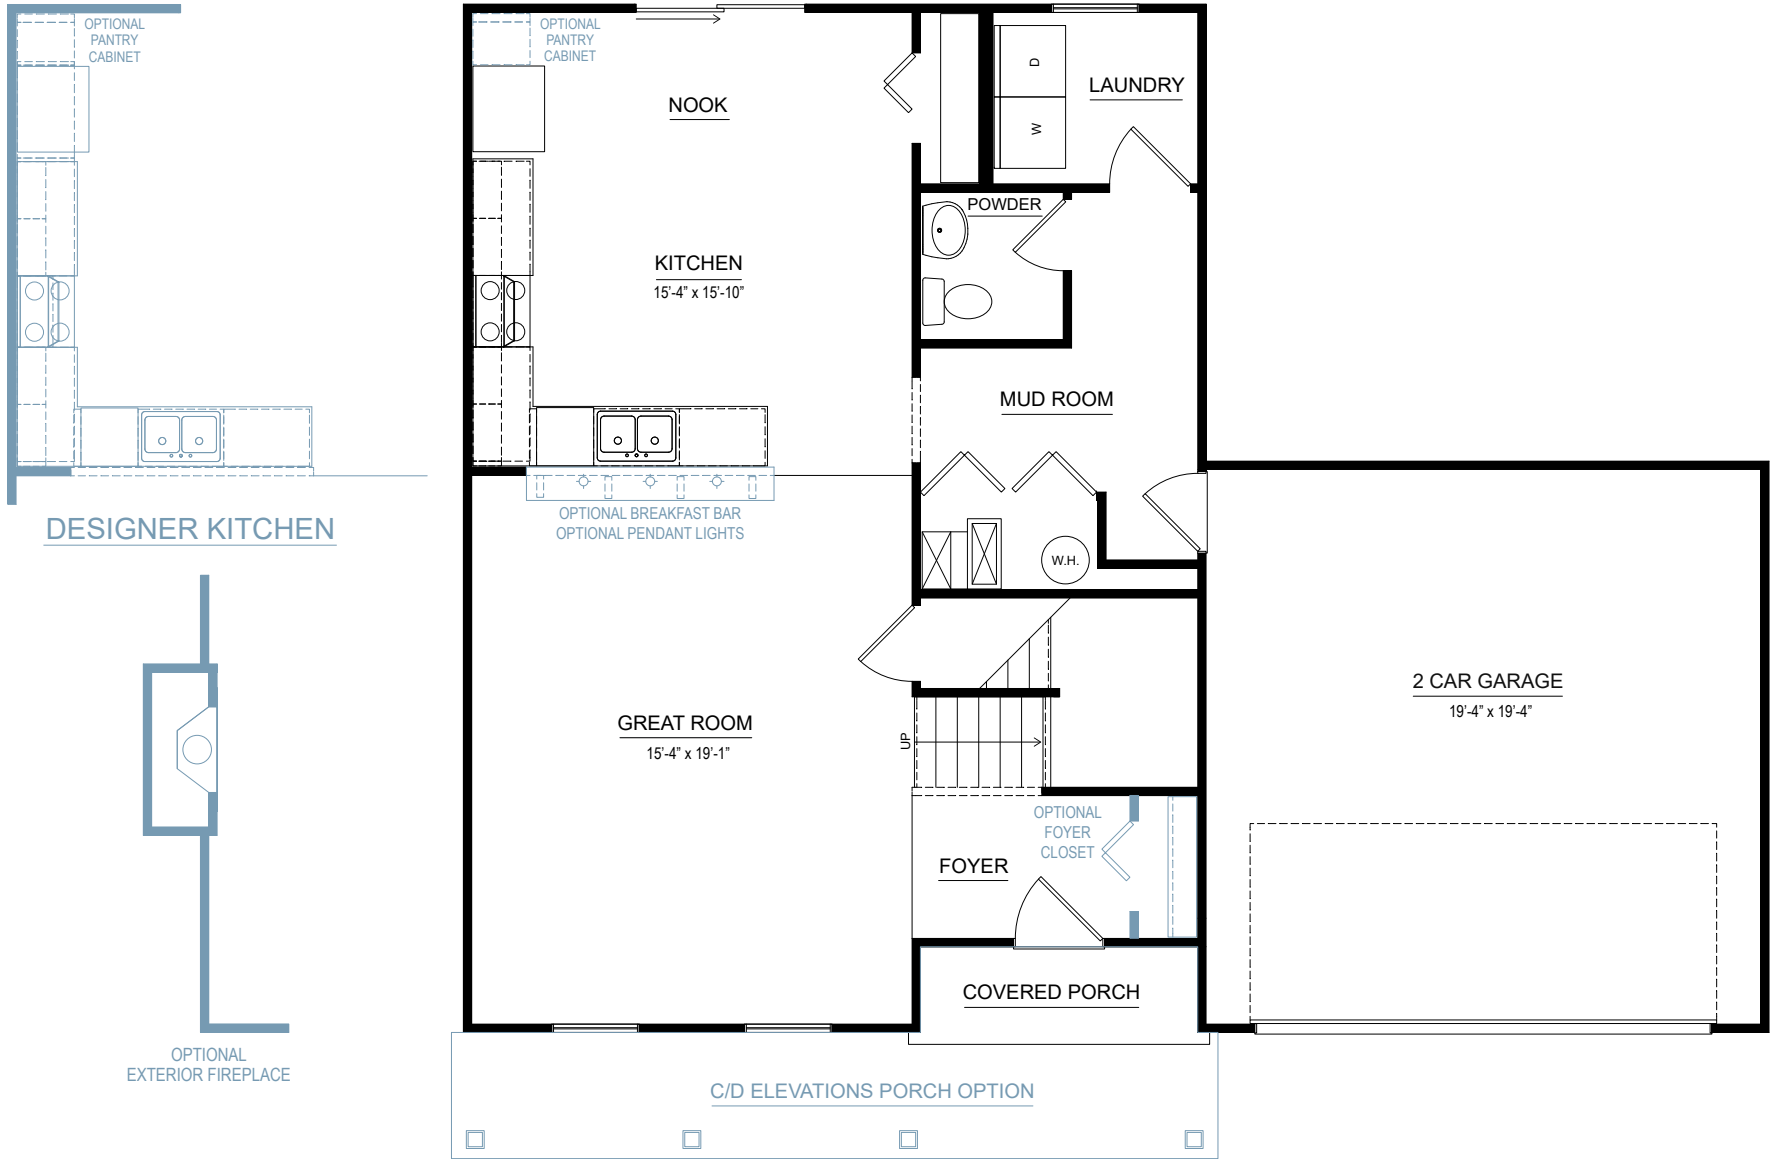

## integrity 1830S

1,830 SF

3-4 bedrooms

2.5 bathrooms

2-3 car attached garage

Allen Edwin Homes reserves the right to change or amend plans and specifications without prior notice. Specifications may vary per plan. All dimensions are approximate and are rounded down to the nearest 3". Information is deemed to be correct but not guaranteed. Copyright © 2015 Allen Edwin Homes. All rights reserved. The duplication, reproduction, copying, sale, licensing, or any other distribution or use of these drawings, any portion thereof, or the plans depicted here is strictly prohibited. Color rendering is the artist's interpretation of home. Details, products and colors may change or not be available. Please see CAD drawings of elevations for actual specifications available.

# FIRST FLOOR

# SECOND FLOOR

Elevation A1

Elevation A2

Elevation A3

SIDE VIEW

FRONT VIEW

10' X 20' 3 CAR GARAGE OPTION

\*20' X 24' GARAGE OPTION REQUIRED  
\*GABLE OPTION REQUIRED

SIDE VIEW

FRONT VIEW

3 CAR SIDE LOAD GARAGE OPTION

SIDE VIEW