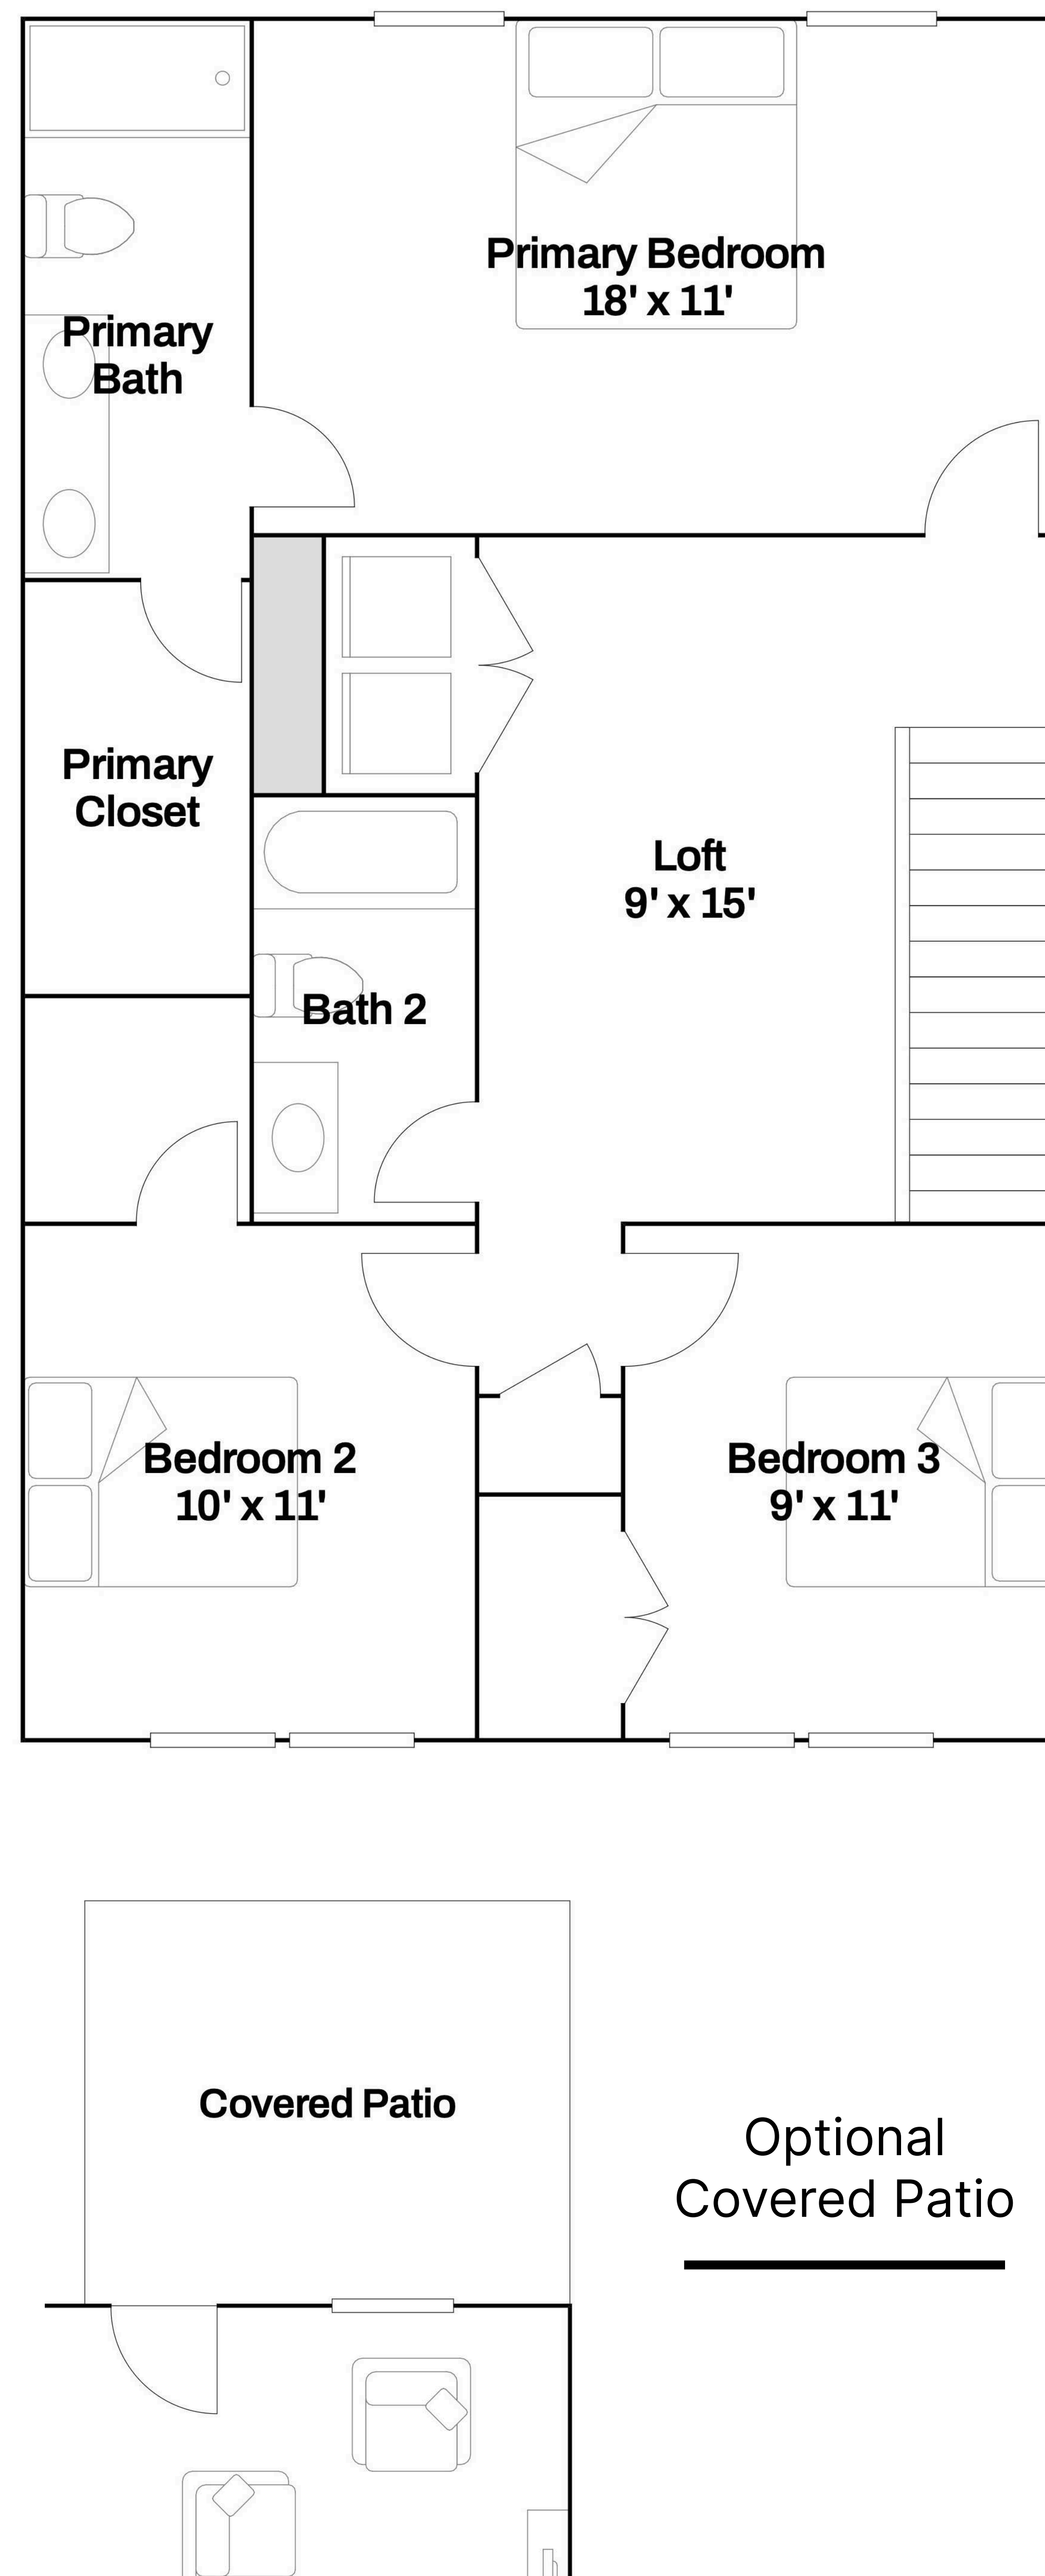

First Floor

Second Floor

Have Questions?

www.legacysouth.com

615.551.4505

@legacysouthbuilders