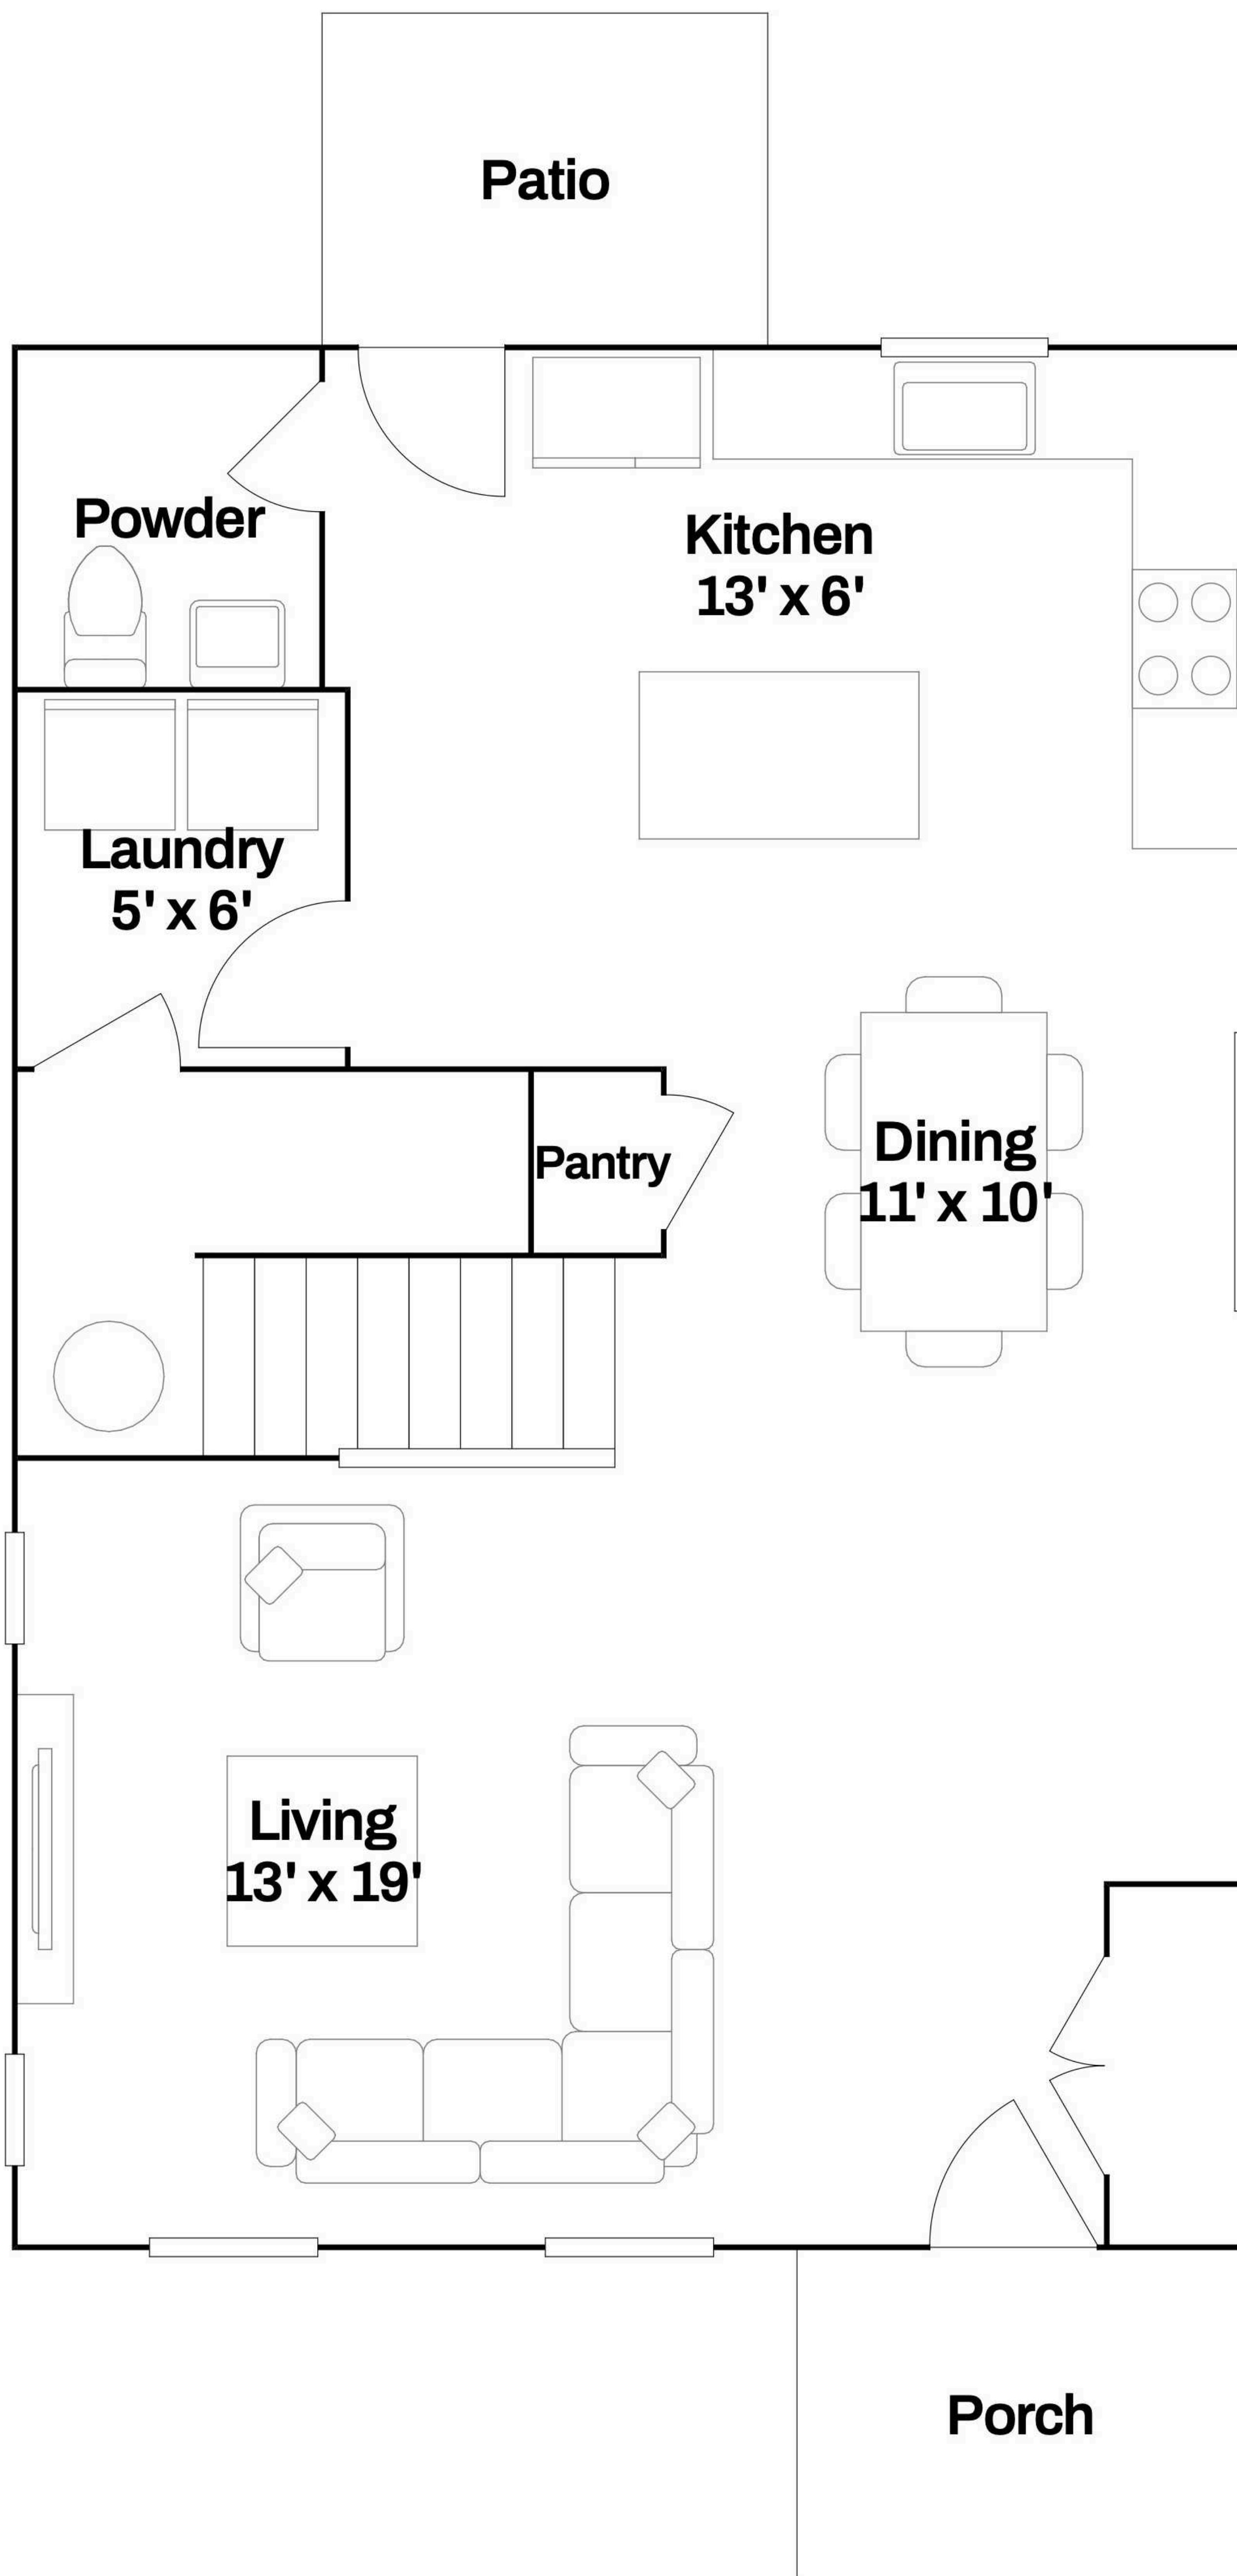

ELEVATION A

ELEVATION C

1,496 SQFT

3 Bedrooms

2.5 Baths

LOCATED IN NASHVILLE

1100 Marlowe Landing - Nashville, TN 37207

See New Home Sales Counselor for details on exterior designs, colors, and homesite premiums. Square footage is based on the elevation chosen and is subject to change at any time. Buyers to verify.

Have Questions?

www.legacysouth.com

615.551.4505

@legacysouthbuilders

First Floor

Second Floor

ELEVATION A SHOWN

Have Questions?