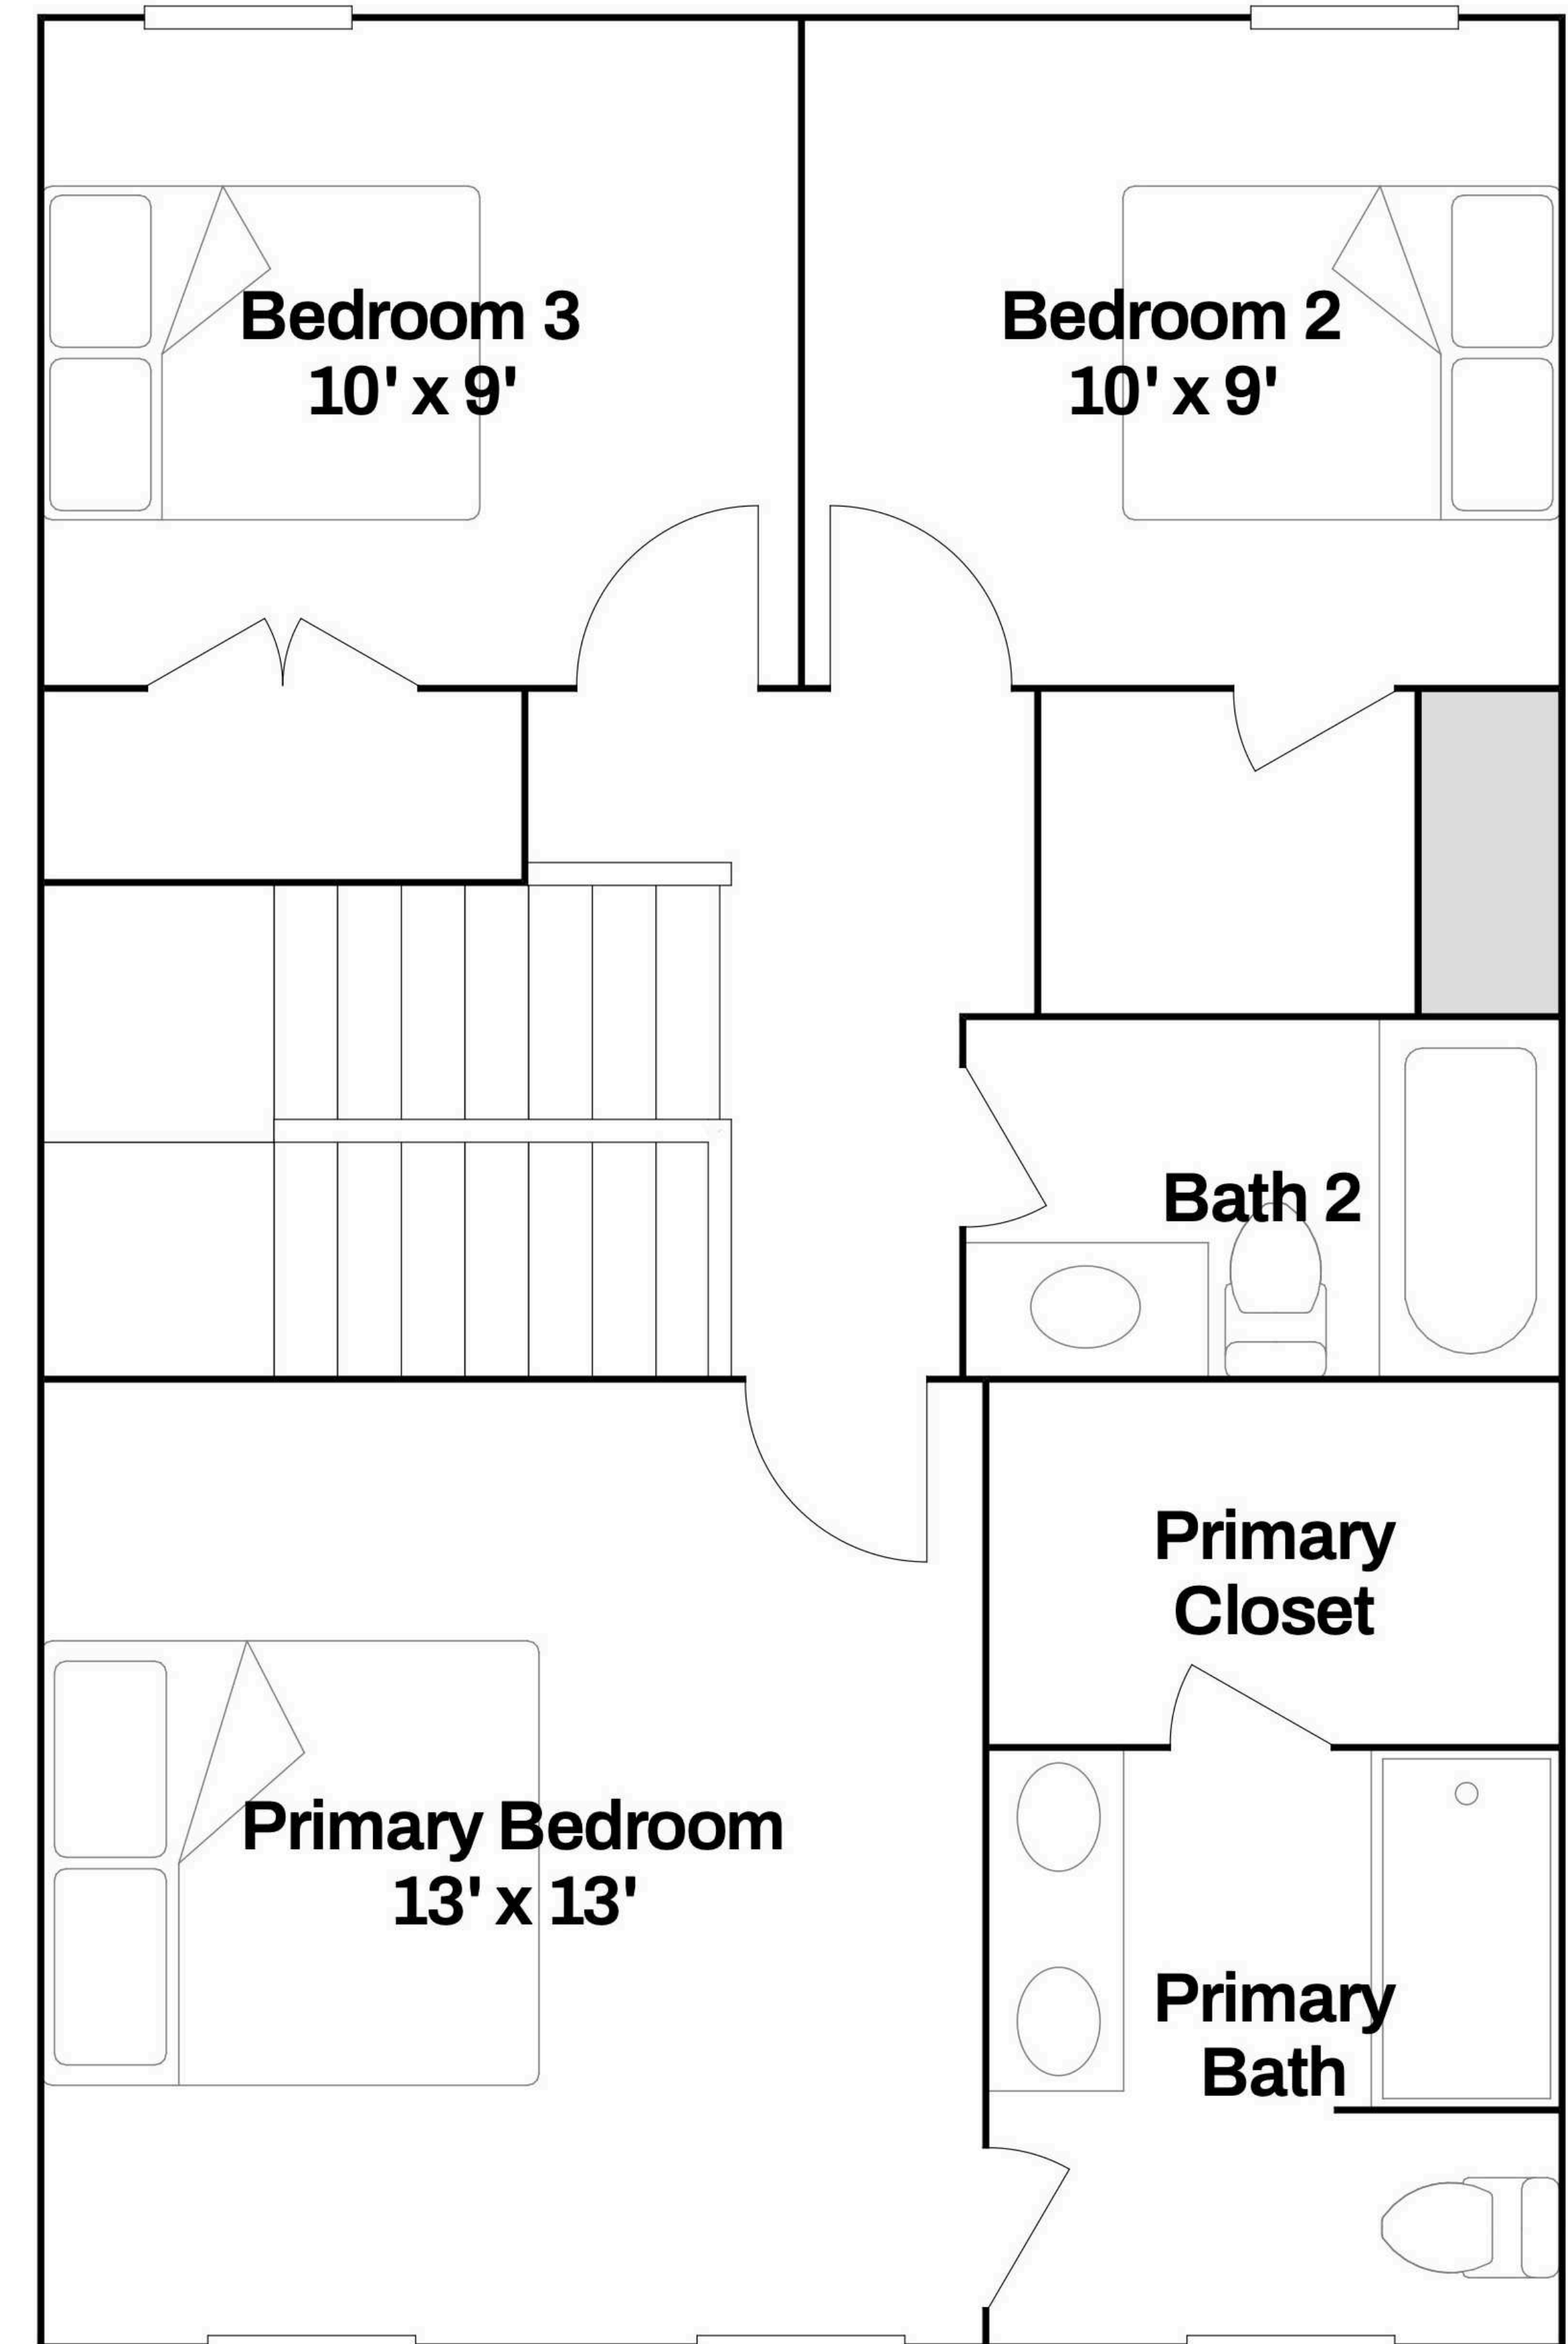

ELEVATION A

ELEVATION C

1,496 SQFT

3 Bedrooms

2.5 Baths

LOCATED IN NASHVILLE

1100 Marlowe Landing - Nashville, TN 37207

See New Home Sales Counselor for details on exterior designs, colors, and homesite premiums. Square footage is based on the elevation chosen and is subject to change at any time. Buyers to verify.

Have Questions?

www.legacysouth.com

615.551.4505

@legacysouthbuilders

First Floor

Second Floor

ELEVATION A SHOWN

Have Questions?