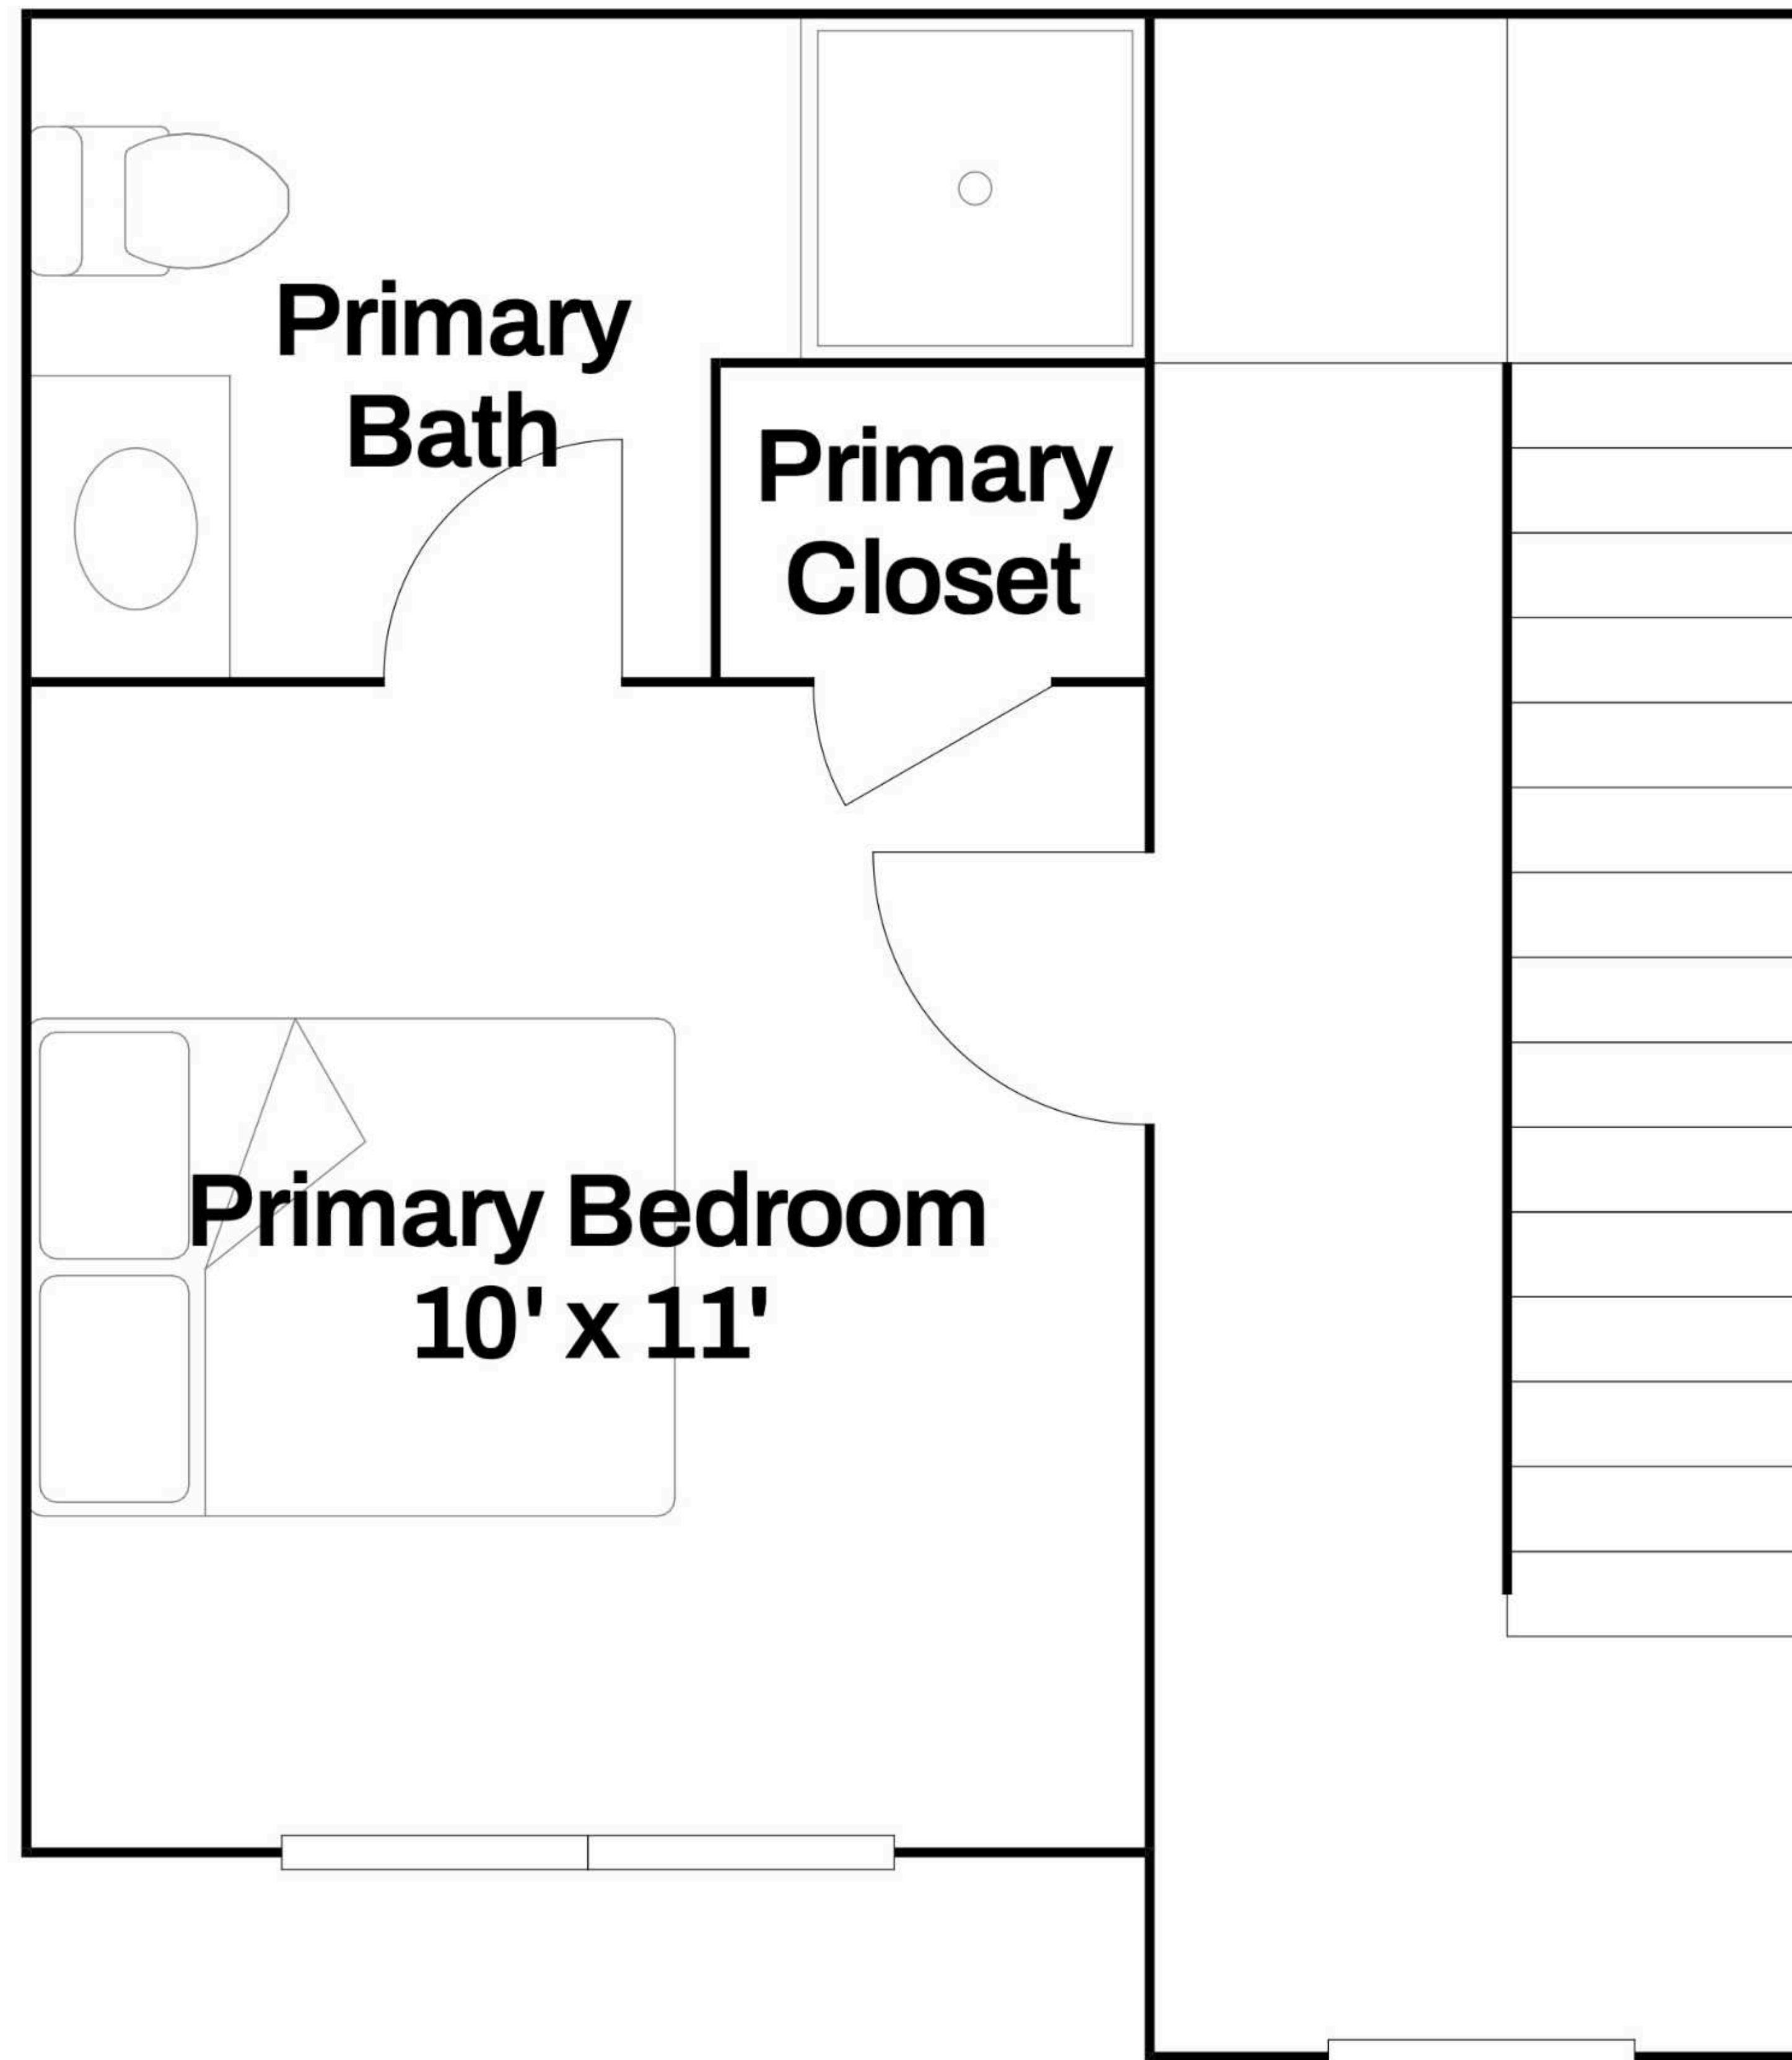

Second Floor

Have Questions?

www.legacysouth.com

615.551.4505

@legacysouthbuilders