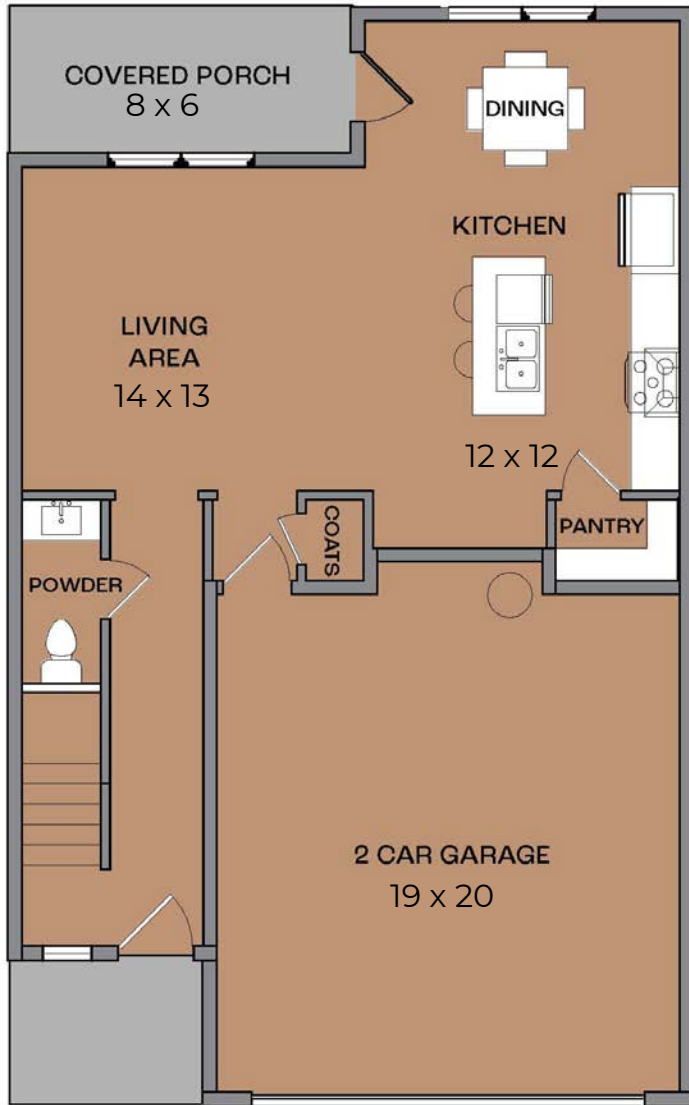

CARAWAY

Renderings are for representational purposes only. Floorplans may vary in size and elevation, and all square footage should be verified by purchaser. Measurements, window placement, floorplan variations, and materials are subject to change without notice.

Magnolia I Floor Plan

1939 SF | 3 Bedrooms | 2.5 Bathrooms | 2-Car Garage

@LegacySouthBuilders   

1ST FLOOR

2ND FLOOR