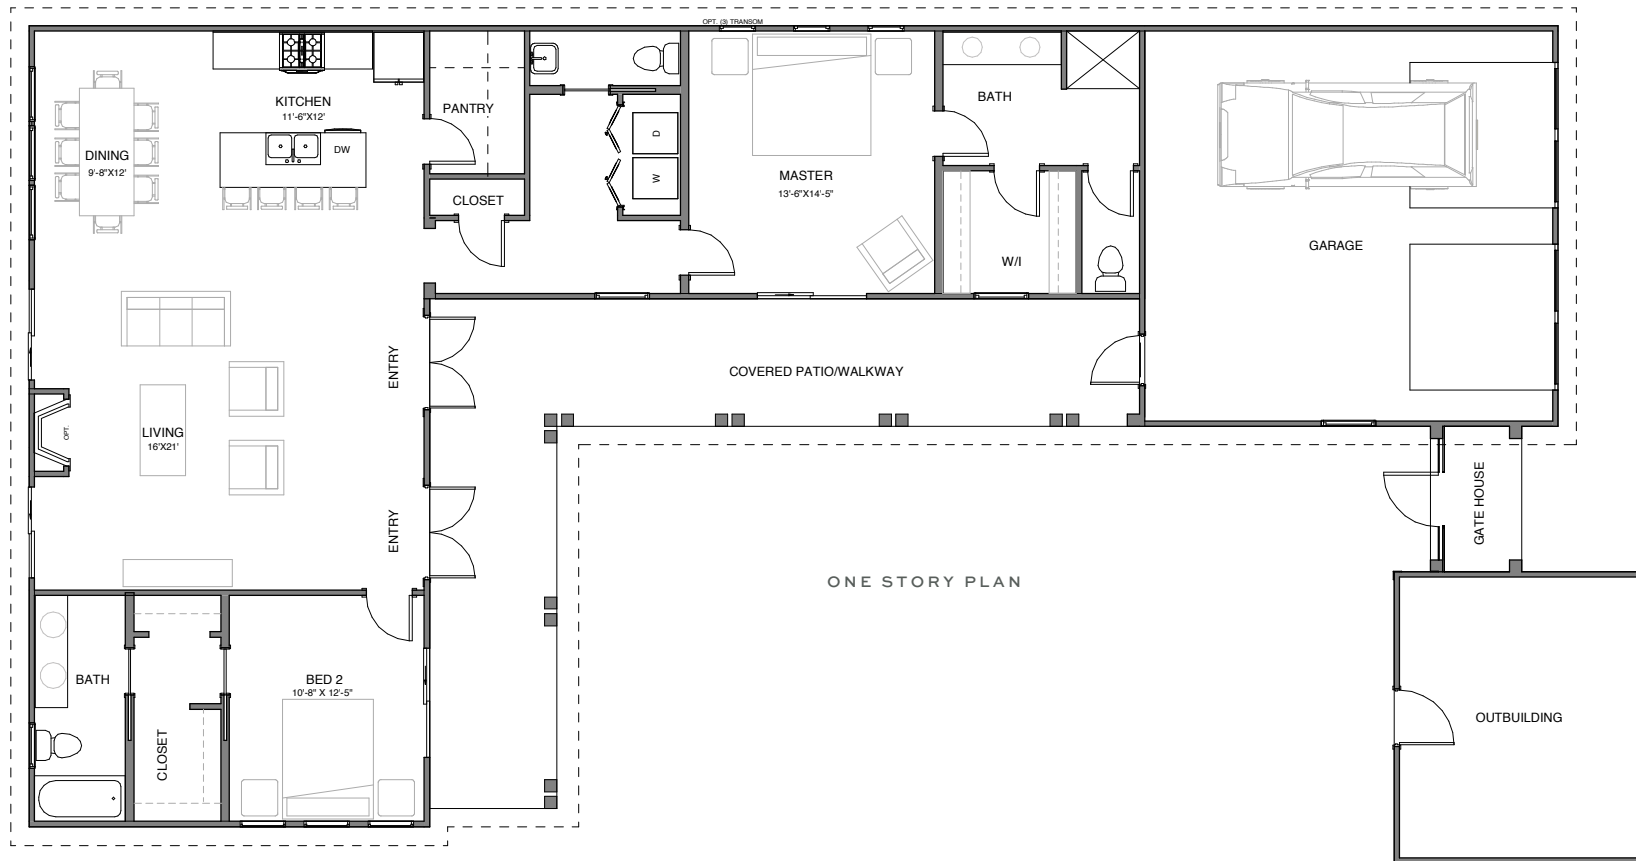

NEW LEAF
BUILDERS

 **nexton.**

THE FRONTALE SERIES

The Terrace

This 1,557 square foot design is the smallest offering in the Domus Collection, but allows you to live large by offering dual master suites, each connecting directly into the beautiful courtyard space. This home truly embraces the outdoors and lets you connect your spirit with nature by having four large french doors and bring the outside in.

1,557 SQUARE FEET

2 BEDROOMS

2.5 BATHROOMS

2 Car GARAGE

1 STORIES

learn more at newleafsc.com/nexton

*Rendering shown for graphic purposes, actual elevations may vary.
All plans, pricing, items and features subject to change without notice.

The Terrace

THE FRONTALE SERIES

learn more at newleafsc.com/nexton

*Rendering shown for graphic purposes, actual elevations may vary. All plans, pricing, items and features subject to change without notice.