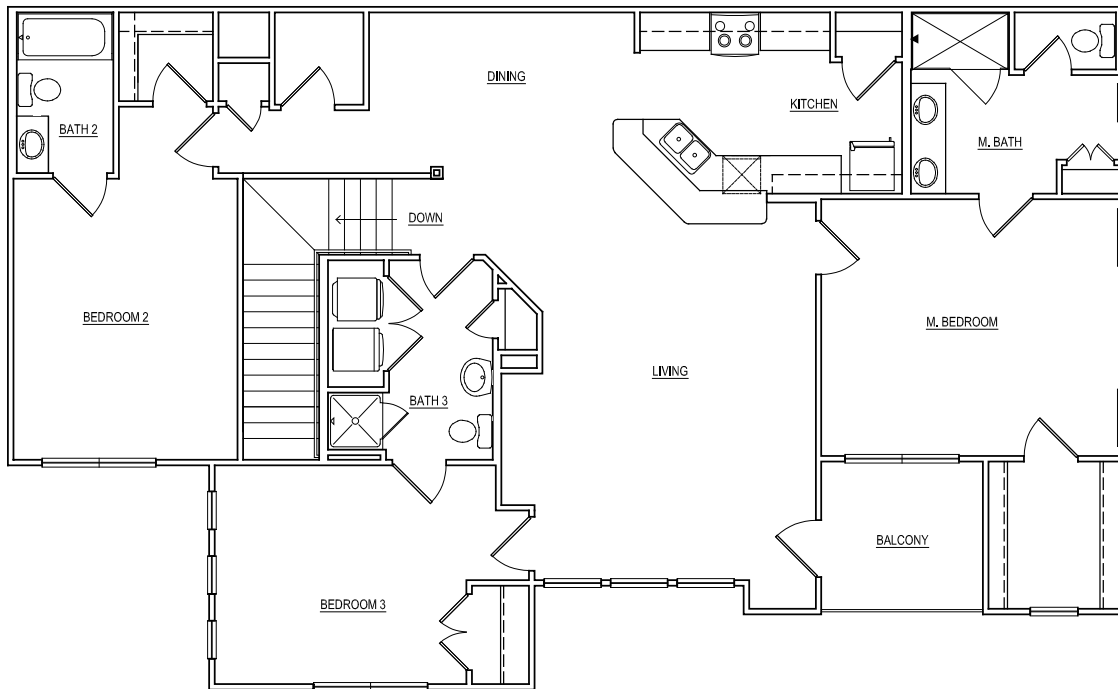

GROUND FLOOR ACCESS

SINGLE FLOOR LIVING

GROUND FLOOR

UPPER FLOOR

Schedule your appointment today

843.400.0280 | info@newleafsc.com

Learn more at

newleafsc.com/mb

NEW LEAF
BUILDERS

MIDDLEBOROUGH

at Shadowmoss Plantation

The Tradd

1,785 SQUARE FEET

3 BEDROOMS

3 BATHROOMS

1 Car GARAGE

NEW LEAF
BUILDERS

MIDDLEBOROUGH

at Shadowmoss Plantation

The Huger

1,845 SQUARE FEET

3 BEDROOMS

3 BATHROOMS

2 Car GARAGE