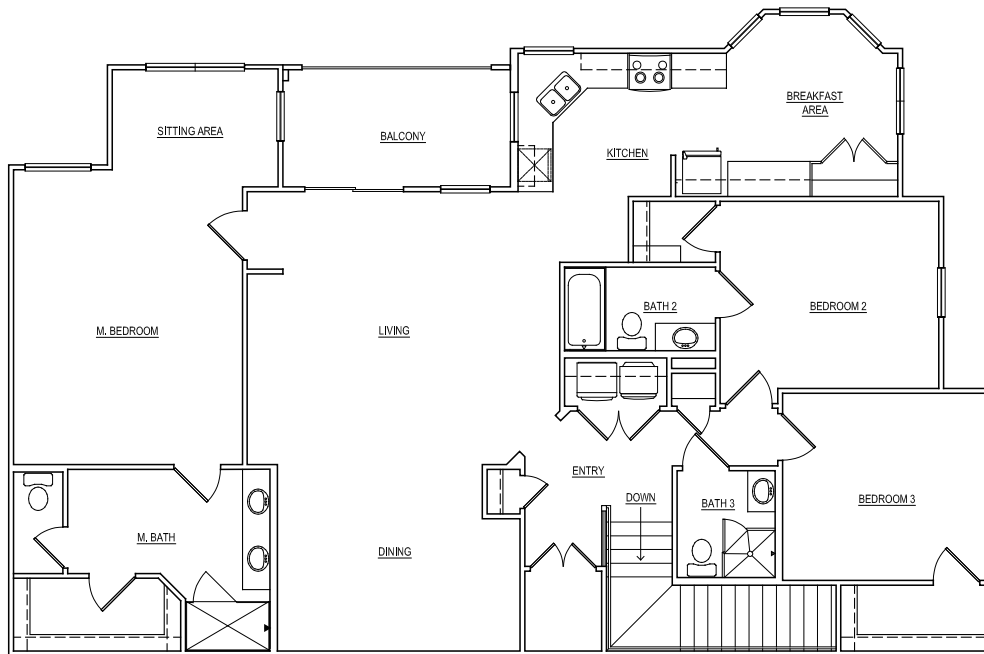

NEW LEAF
BUILDERS

MIDDLEBOROUGH

at Shadowmoss Plantation

The Anson

1,975 SQUARE FEET

3 BEDROOMS

3 BATHROOMS

2 Car GARAGE

GROUND FLOOR ACCESS

SINGLE FLOOR LIVING

GROUND FLOOR

UPPER FLOOR

Schedule your appointment today

843.400.0280 | info@newleafsc.com

Learn more at

newleafsc.com/mb

NEW LEAF
BUILDERS

MIDDLEBOROUGH

at Shadowmoss Plantation

The Tradd

1,785 SQUARE FEET

3 BEDROOMS

3 BATHROOMS

1 Car GARAGE

NEW LEAF
BUILDERS

MIDDLEBOROUGH

at Shadowmoss Plantation

The Huger

1,845 SQUARE FEET

3 BEDROOMS

3 BATHROOMS

2 Car GARAGE