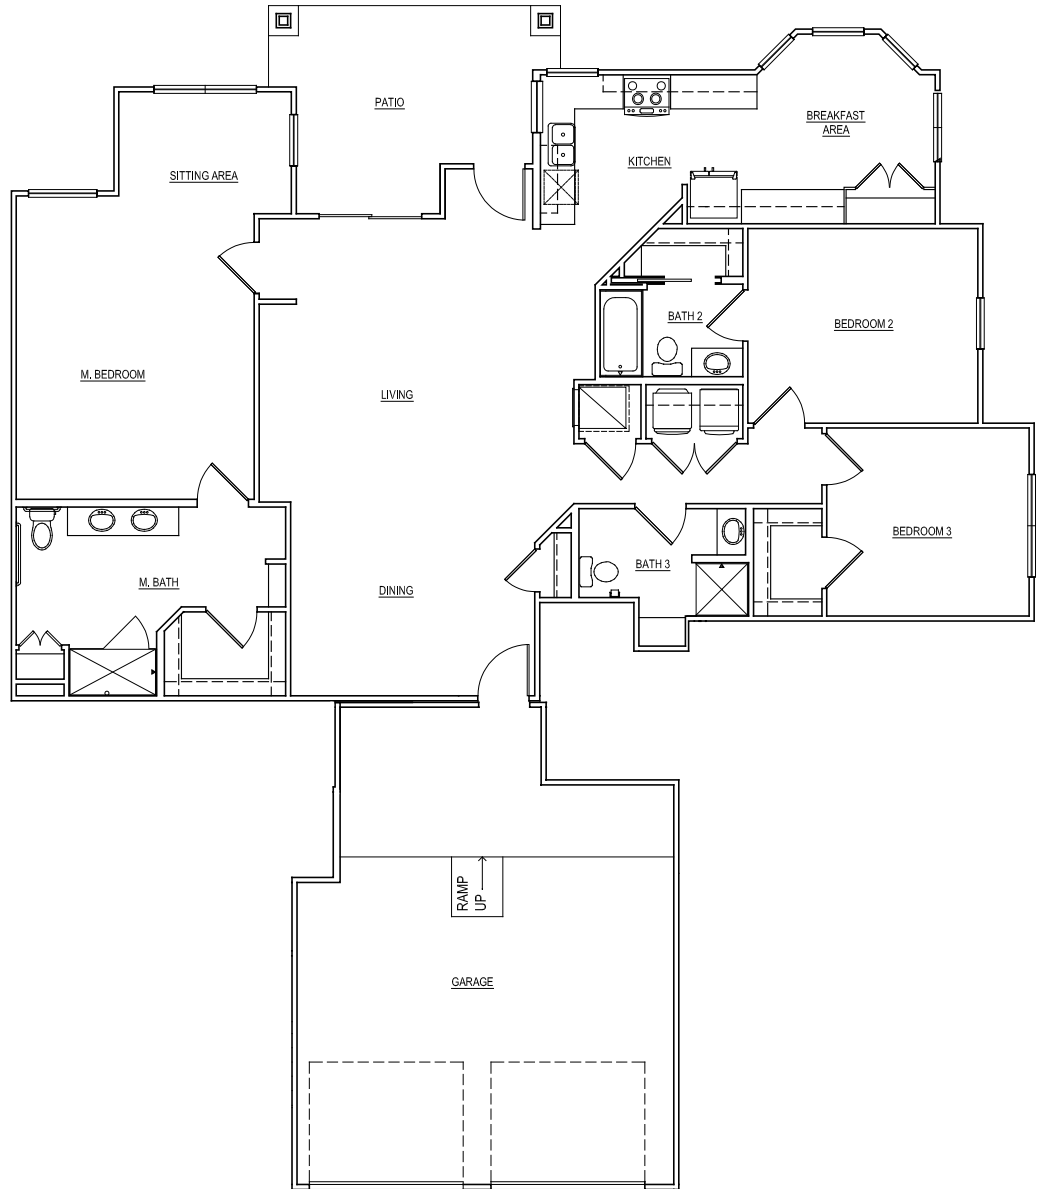

The Huger

1,845 SQUARE FEET

3 BEDROOMS

3 BATHROOMS

2 Car GARAGE

GROUND FLOOR ACCESS

ADA ACCESSIBLE

Schedule your appointment today