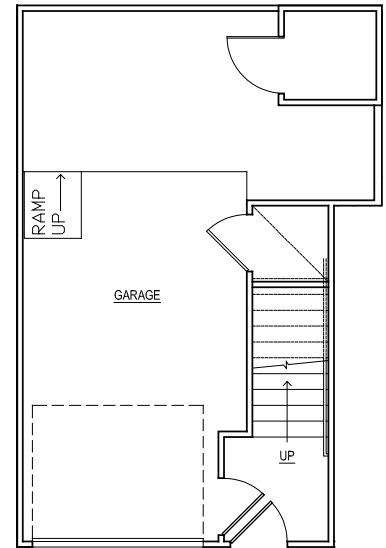

NEW LEAF
BUILDERS

MIDDLEBOROUGH

at Shadowmoss Plantation

The Tradd

1,785 SQUARE FEET

3 BEDROOMS

3 BATHROOMS

1 Car GARAGE

GROUND FLOOR ACCESS

SINGLE FLOOR LIVING

GROUND FLOOR

UPPER FLOOR

Schedule your appointment today

843.400.0280 | info@newleafsc.com

Learn more at

newleafsc.com/mb

NEW LEAF
BUILDERS

MIDDLEBOROUGH

at Shadowmoss Plantation

The Huger

1,845 SQUARE FEET

3 BEDROOMS

3 BATHROOMS

2 Car GARAGE