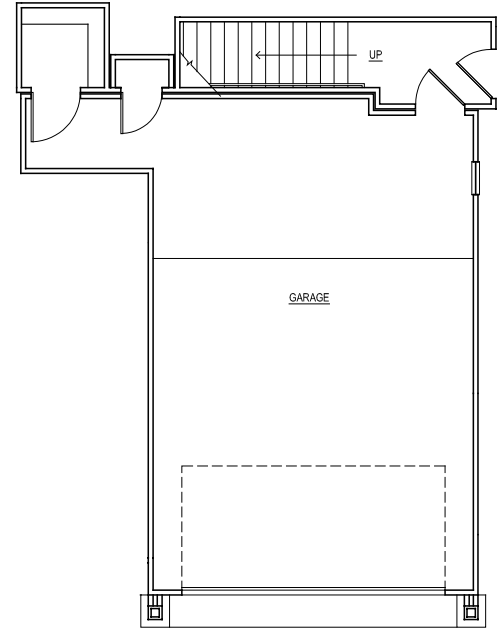

NEW LEAF
BUILDERS

MIDDLEBOROUGH

at Shadowmoss Plantation

The Anson

1,975 SQUARE FEET

3 BEDROOMS

3 BATHROOMS

2 Car GARAGE

GROUND FLOOR ACCESS

SINGLE FLOOR LIVING

GROUND FLOOR

UPPER FLOOR

Schedule your appointment today

843.400.0280 | info@newleafsc.com

Learn more at

newleafsc.com/mb

NEW LEAF
BUILDERS

MIDDLEBOROUGH

at Shadowmoss Plantation

The Tradd

1,785 SQUARE FEET

3 BEDROOMS

3 BATHROOMS

1 Car GARAGE