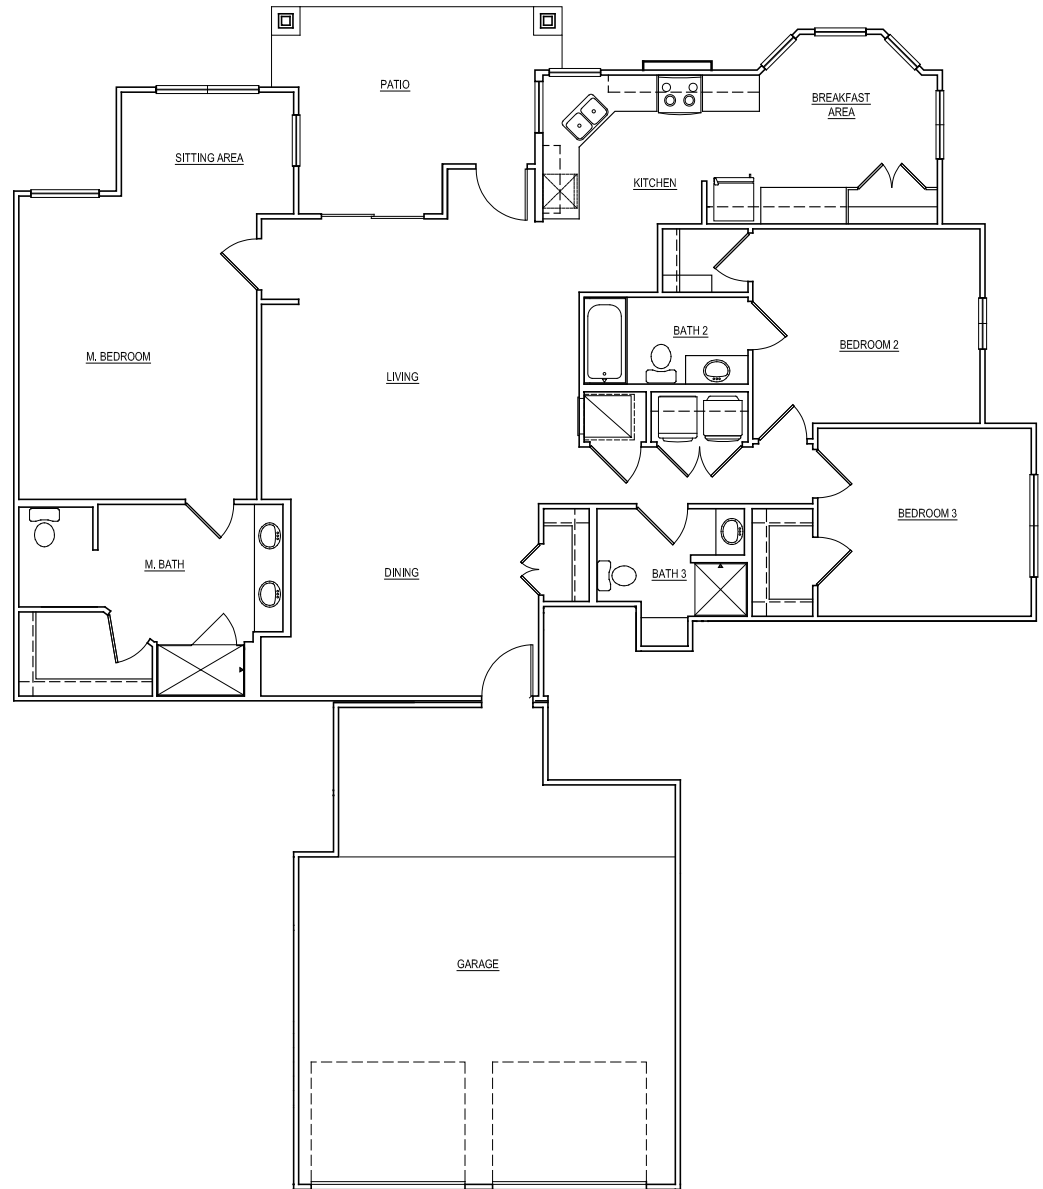

GROUND FLOOR ACCESS

SINGLE FLOOR LIVING

GROUND FLOOR

UPPER FLOOR

Schedule your appointment today

843.400.0280 | info@newleafsc.com

Learn more at

newleafsc.com/mb

NEW LEAF
BUILDERS

MIDDLEBOROUGH

at Shadowmoss Plantation

The Huger

1,845 SQUARE FEET

3 BEDROOMS

3 BATHROOMS

2 Car GARAGE

GROUND FLOOR ACCESS

Schedule your appointment today

843.400.0280 | info@newleafsc.com

Learn more at

newleafsc.com/mb

NEW LEAF
BUILDERS

MIDDLEBOROUGH

at Shadowmoss Plantation

The Huger

1,845 SQUARE FEET

3 BEDROOMS

3 BATHROOMS

2 Car GARAGE

GROUND FLOOR ACCESS

ADA ACCESSIBLE

Schedule your appointment today