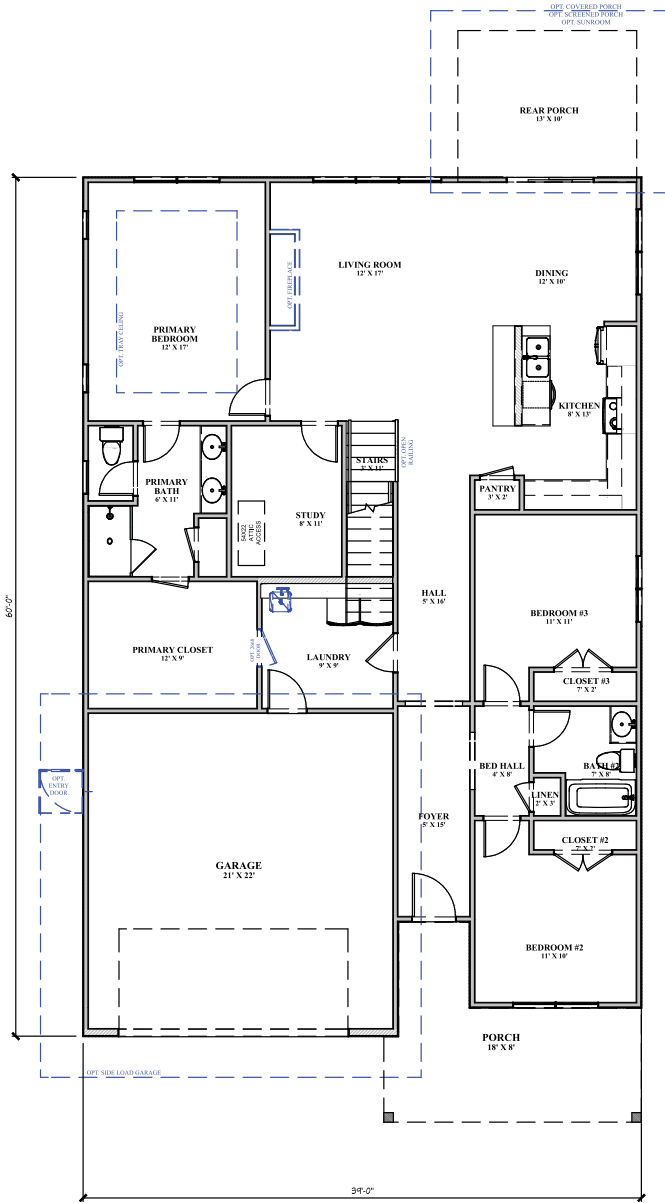

NEW LEAF
BUILDERS

RIVERLIGHTS®

MODERN FARMHOUSE

The Julian

A practical single-story living space designed for convenience. Featuring three bedrooms and a dedicated study on the main level, it offers a functional layout for everyday living. The open living space is infused with natural light, creating a bright and inviting atmosphere. What makes the Julian unique is the optional loft, providing the flexibility to add a fourth bedroom or adapt the space to suit changing needs. This thoughtful design allows for easy customization, whether for accommodating guests or creating a home office.

1,782 +655 SQ FT	SQUARE FEET OPTIONAL BONUS SPACE
3	BEDROOMS
2	BATHROOMS
2 Car	GARAGE
1	STORIES

Schedule your appointment today

Contact Tyler Henrikson
843.568.4761 | tyler@newleafsc.com

Learn more at

newleafsc.com/riverlights

Rendering shown for graphic purposes, actual elevations may vary. All plans, pricing, items and features subject to change without notice.

The Julian - Modern Farmhouse

FIRST FLOOR

SECOND FLOOR

Schedule your appointment today