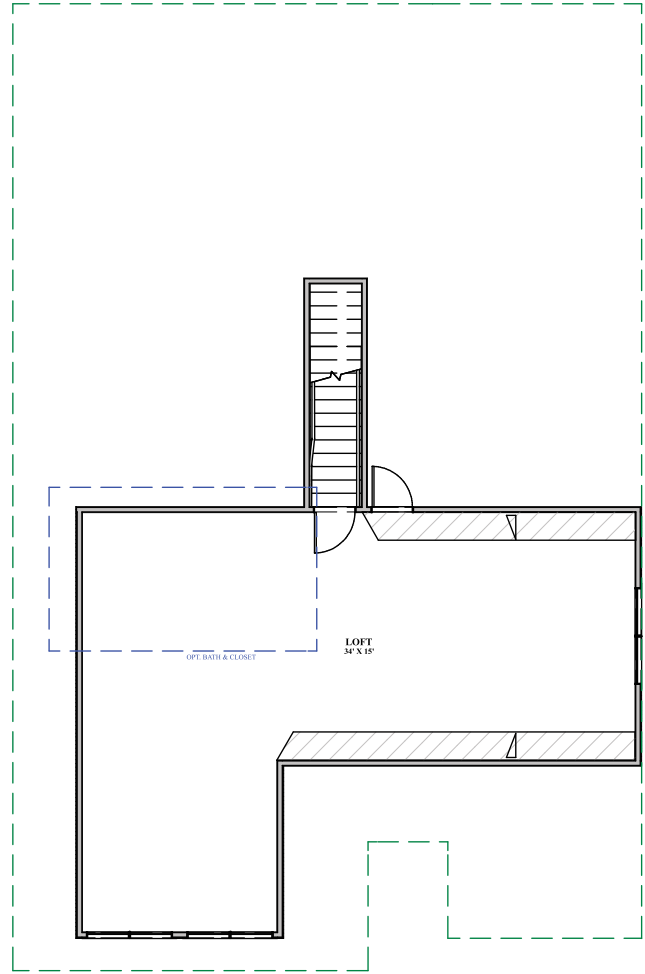

1,782 +655 SQ FT	SQUARE FEET OPTIONAL BONUS SPACE
3	BEDROOMS
2	BATHROOMS
2 Car	GARAGE
1	STORIES

Schedule your appointment today

Contact Tyler Henrikson
843.568.4761 | tyler@newleafsc.com

Learn more at

newleafsc.com/riverlights

Rendering shown for graphic purposes, actual elevations may vary. All plans, pricing, items and features subject to change without notice.

The Julian - Modern Farmhouse

FIRST FLOOR

SECOND FLOOR

Schedule your appointment today