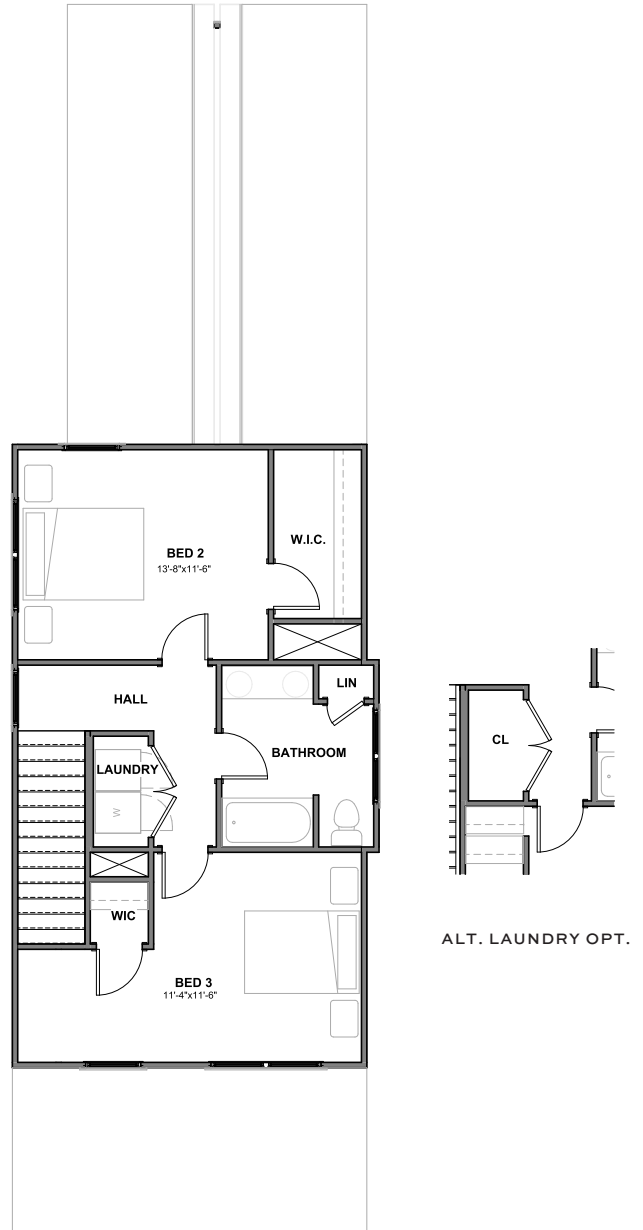

# The Hoke

Our Hoke design floods your Living and Dining Rooms with an abundance of natural light from windows at the front and sides of your home. The Hoke makes everyday living a pleasure with easy access to your kitchen from your entryway plus an ample walk-in pantry for plenty of storage. With your owner's suite on the main level, climbing stairs to access your retreat at the end of the day is a thing of the past. The location of your laundry center is customizable, enabling you to locate it on the main floor to ensure all the conveniences of main level living with the space and roomy square footage of a two-story home.

## THE COASTAL COLLECTION

1,609	SQUARE FEET
3	BEDROOMS
2.5	BATHROOMS
1 Car	GARAGE
2	STORIES

ELEVATION A

B

C

**Schedule your appointment today**

Contact Tyler Henrikson  
843.568.4761 | tyler@newleafsc.com

**Learn more at**

[newleafsc.com/riverlights](http://newleafsc.com/riverlights)

Rendering shown for graphic purposes, actual elevations may vary. All plans, pricing, items and features subject to change without notice.

FIRST FLOOR