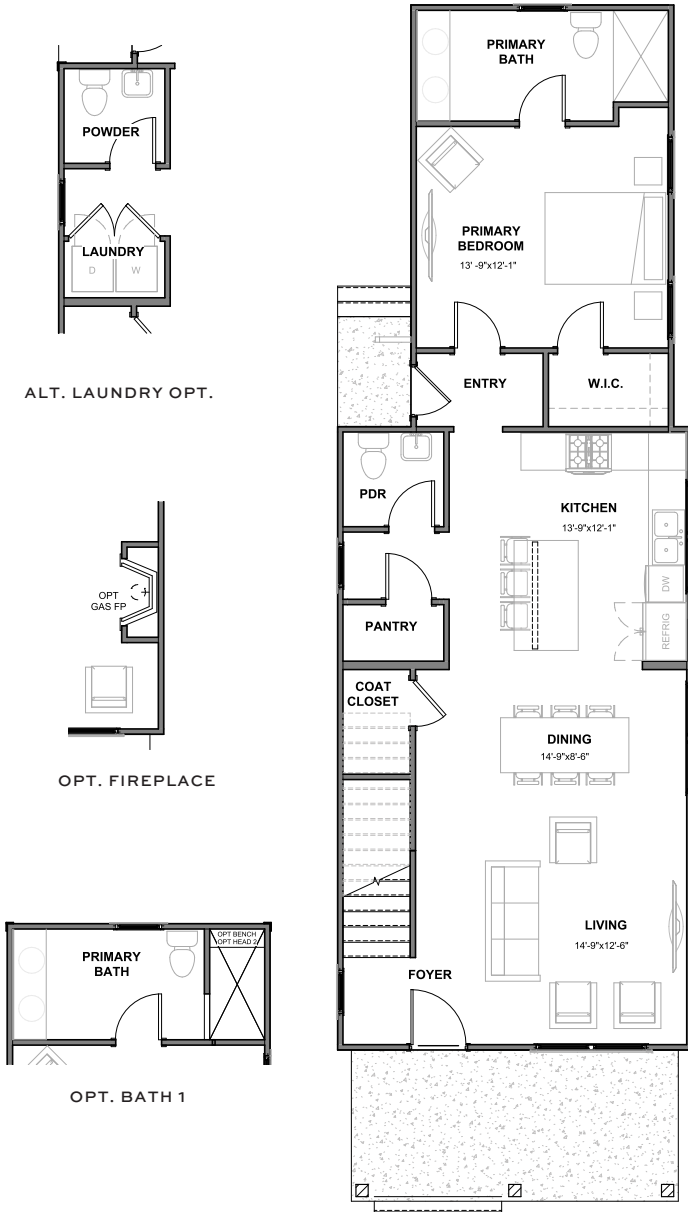

# The Hoke

Our Hoke design floods your Living and Dining Rooms with an abundance of natural light from windows at the front and sides of your home. The Hoke makes everyday living a pleasure with easy access to your kitchen from your entryway plus an ample walk-in pantry for plenty of storage. With your owner's suite on the main level, climbing stairs to access your retreat at the end of the day is a thing of the past. The location of your laundry center is customizable, enabling you to locate it on the main floor to ensure all the conveniences of main level living with the space and roomy square footage of a two-story home.

## THE COASTAL COLLECTION

1,609	SQUARE FEET
3	BEDROOMS
2.5	BATHROOMS
1 Car	GARAGE
2	STORIES

ELEVATION A

B

C

**Schedule your appointment today**

Contact Tyler Henrikson  
843.568.4761 | tyler@newleafsc.com

**Learn more at**

[newleafsc.com/riverlights](http://newleafsc.com/riverlights)

Rendering shown for graphic purposes, actual elevations may vary. All plans, pricing, items and features subject to change without notice.

FIRST FLOOR