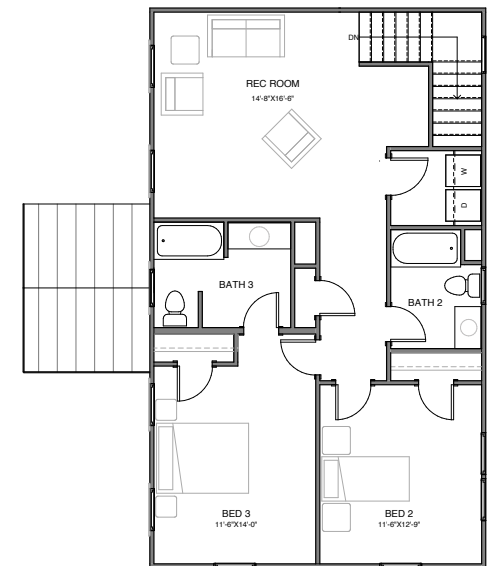

NEW LEAF
BUILDERS

nexton.

THE VICOLO SERIES

The Aneto

From our Vicolo series, our two-story 2,552 square foot Aneto brings coveted double front porches on select elevations for iconic Lowcountry character. This primary-down design offers 3-bedrooms with 3.5-bathrooms in the main home, including a downstairs home office. The second floor features a loft in addition to 2-bathrooms, one for each bedroom. The Aneto's natural light inundates the home, while the open concept design makes everyday living a true pleasure. Like all plans in the Domus Collection, the optional detached Outvilla expands your home with even more space for the things you love most.

2,550 SQUARE FEET

3 BEDROOMS

2.5 BATHROOMS

2 Car GARAGE

2 STORIES

D - TWO STORY PORCH

A - DORMER

B - GABLE

C - WITH INCLUDED SHUTTERS

learn more at newleafsc.com/nexton

*Rendering shown for graphic purposes, actual elevations may vary. All plans, pricing, items and features subject to change without notice.

ALTERNATE GUEST SUITE

ALTERNATE LAUNDRY

FIRST FLOOR ELEVATION A

SECOND FLOOR