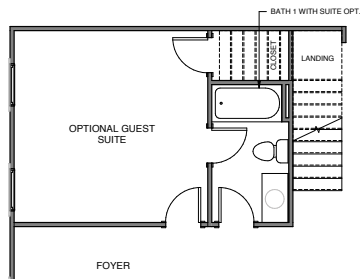

NEW LEAF
BUILDERS

nexton.

THE VICOLO SERIES

The Aneto

From our Vicolo series, our two-story 2,552 square foot Aneto brings coveted double front porches on select elevations for iconic Lowcountry character. This primary-down design offers 3-bedrooms with 3.5-bathrooms in the main home, including a downstairs home office. The second floor features a loft in addition to 2-bathrooms, one for each bedroom. The Aneto's natural light inundates the home, while the open concept design makes everyday living a true pleasure. Like all plans in the Domus Collection, the optional detached Outvilla expands your home with even more space for the things you love most.

2,550 SQUARE FEET

3 BEDROOMS

2.5 BATHROOMS

2 Car GARAGE

2 STORIES

D - TWO STORY PORCH

A - DORMER

B - GABLE

C - WITH INCLUDED SHUTTERS

learn more at newleafsc.com/nexton

*Rendering shown for graphic purposes, actual elevations may vary. All plans, pricing, items and features subject to change without notice.

ALTERNATE GUEST SUITE