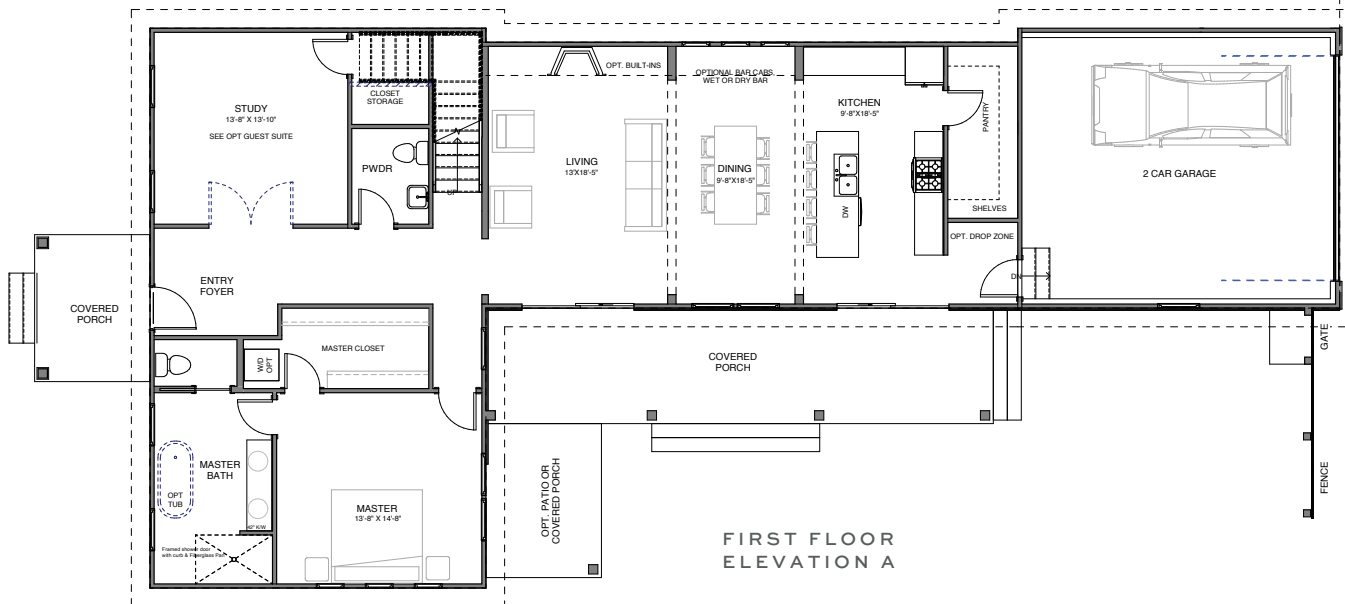

NEW LEAF
BUILDERS

nexton.

THE VICOLO SERIES

The Aneto

From our Vicolo series, our two-story 2,552 square foot Aneto brings coveted double front porches on select elevations for iconic Lowcountry character. This primary-down design offers 3-bedrooms with 3.5-bathrooms in the main home, including a downstairs home office. The second floor features a loft in addition to 2-bathrooms, one for each bedroom. The Aneto's natural light inundates the home, while the open concept design makes everyday living a true pleasure. Like all plans in the Domus Collection, the optional detached Outvilla expands your home with even more space for the things you love most.

2,550 SQUARE FEET

3 BEDROOMS

2.5 BATHROOMS

2 Car GARAGE

2 STORIES

D - TWO STORY PORCH

A - DORMER

B - GABLE

C - WITH INCLUDED SHUTTERS

learn more at newleafsc.com/nexton

*Rendering shown for graphic purposes, actual elevations may vary. All plans, pricing, items and features subject to change without notice.

ALTERNATE GUEST SUITE

ALTERNATE LAUNDRY

FIRST FLOOR ELEVATION A

SECOND FLOOR