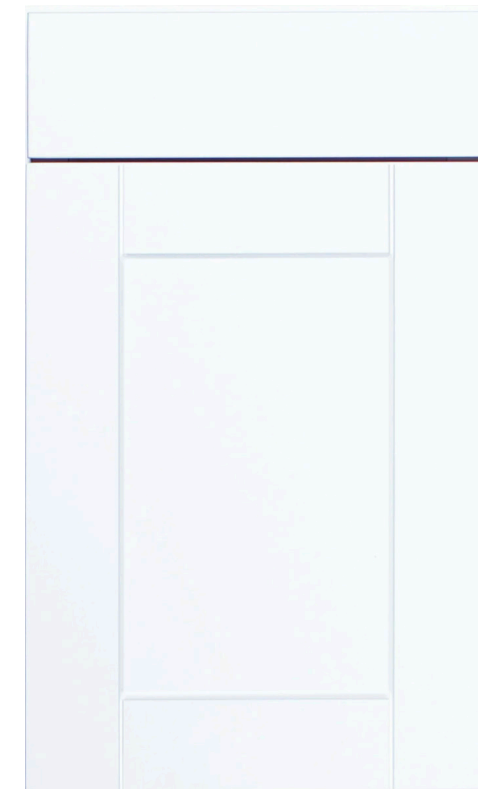

## CABINETS

Chatam - White  
KITCHEN | ALL BATHS

Cabinet Handle