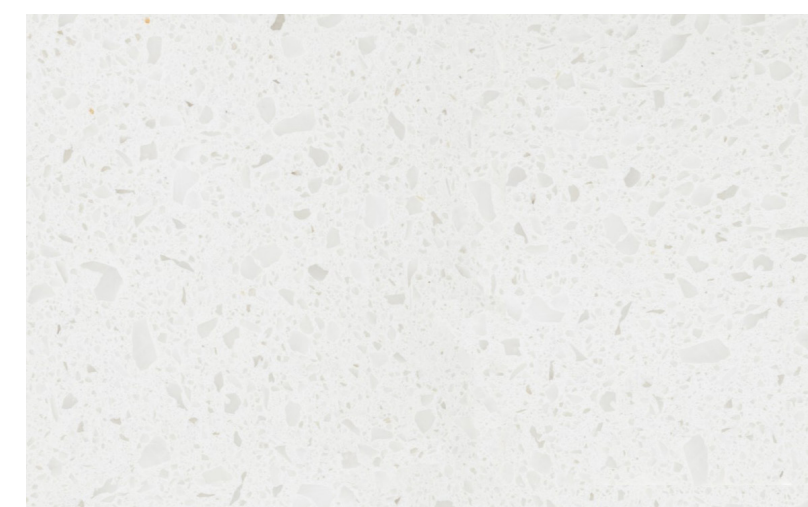

QUARTZ 2cm - Sugar White

KITCHEN | ALL BATHS

BATHS