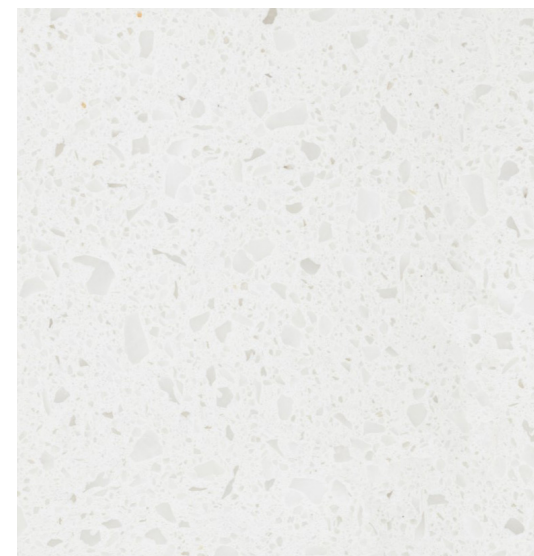

COUNTER TOPS

QUARTZ 2cm - Sugar White

KITCHEN | ALL BATHS