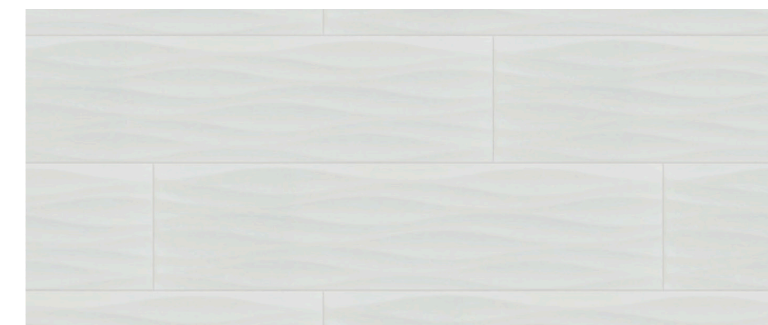

Sink One-Bowl

Thomas Ave - Wave Artic 4" x 16"

BACKSPLASH

COUNTER TOPS