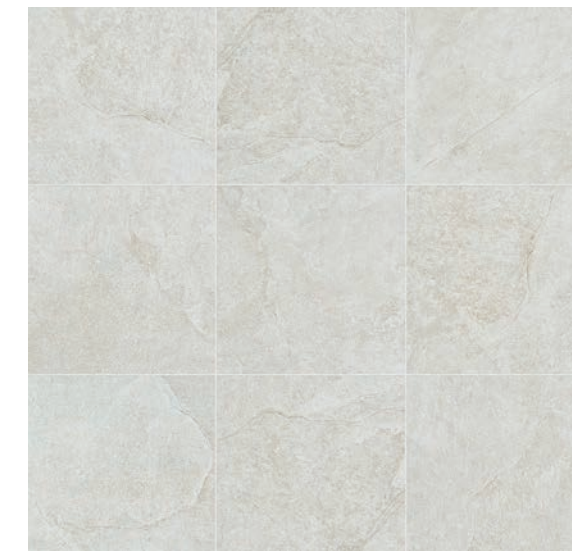

BATHS

SUMMIT 100 - 13" x 13"
MASTER BATH SHOWER WALL TILE