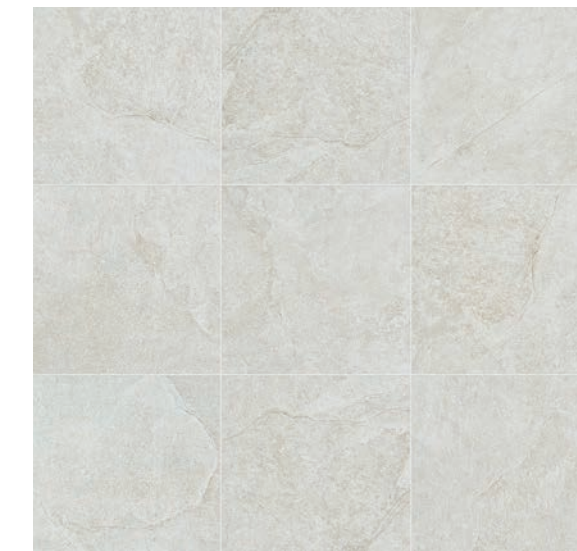

Vault Single Sink

Thomas Ave - Wave Sidewalk 4" x 16"
BACKSPLASH

COUNTERTOPS

QUARTZ 2cm - Pearl Jasmine
KITCHEN

QUARTZ 2cm - Lagoon
BATHS

BATHS

SUMMIT 100 - 13" x 13"
MASTER BATH SHOWER WALL TILE

SHAW Omega - 100 Bone - 13" x 13"
SECONDARY BATHS WALL TILE