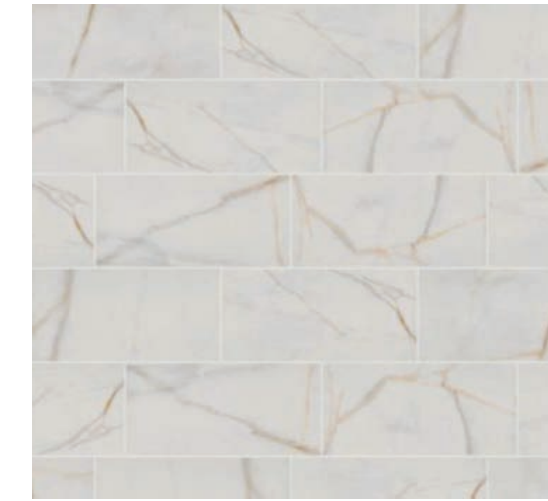

BATHS

SHAW Infinity - 121 Marquant - 12" x 24"
MASTER BATH WALL TILE