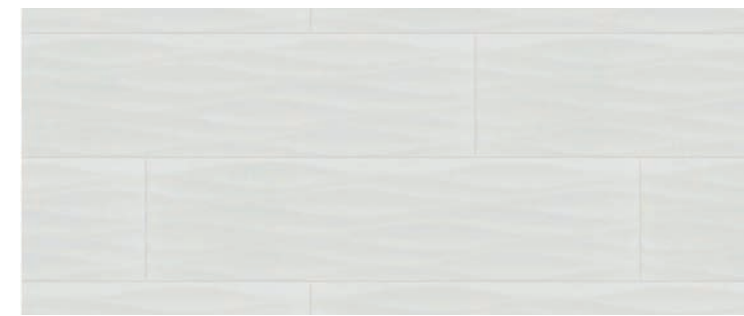

Timberlake - Latte
KITCHEN | ALL BATHS

Cabinet Handles

KITCHEN

MOEN® Arbor 7594 - Chrome

Vault Single Sink

Thomas Ave - Wave Sidewalk 4" x 16"
BACKSPLASH

COUNTERTOPS

QUARTZ 2cm - Pearl Jasmine
KITCHEN