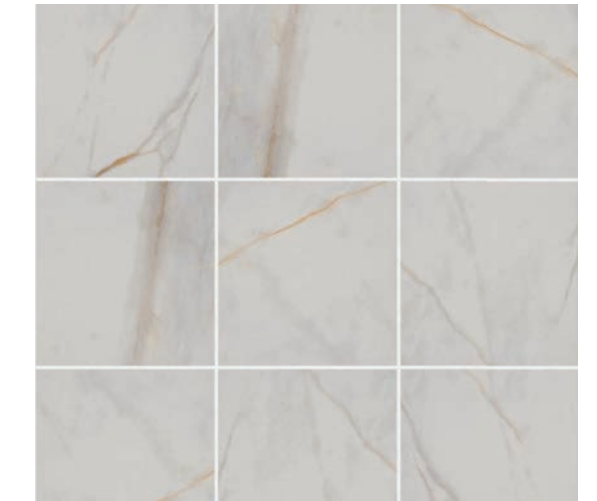

QUARTZ 2cm - Bianco Calacatta

KITCHEN

QUARTZ 2cm - Lagoon

BATHS

BATHS

SHAW Infinity - 121 Marquant - 12" x 24"

MASTER BATH WALL TILE

SHAW Infinity - 121 Marquant - 13" x 13"