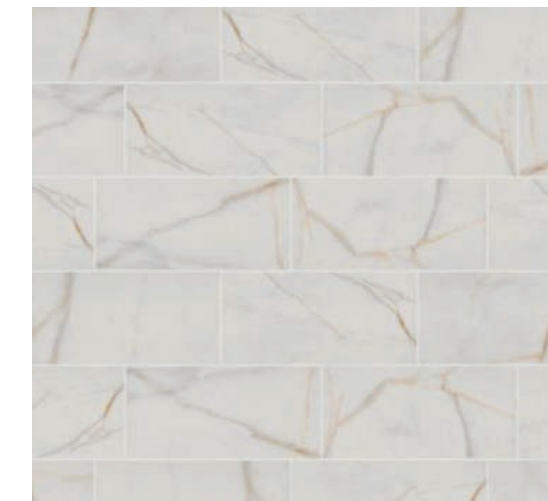

BATHS

SHAW Infinity - 121 Marquant - 12" x 24"
MASTER BATH WALL TILE