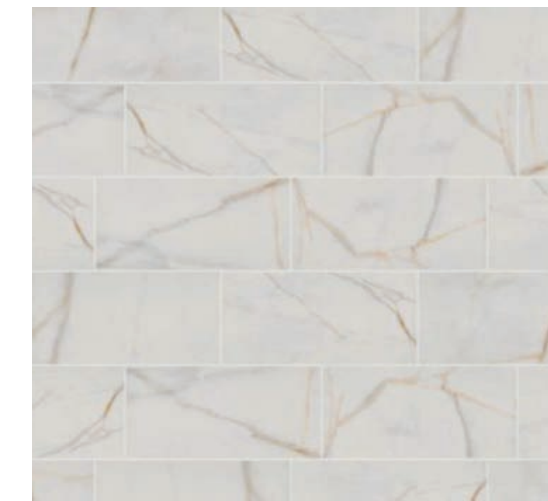

QUARTZ 2cm - Bianco Calacatta

KITCHEN

QUARTZ 2cm - Lagoon

BATHS

BATHS

SHAW Infinity - 121 Marquant - 12" x 24"

MASTER BATH WALL TILE

SHAW Infinity - 121 Marquant - 13" x 13"