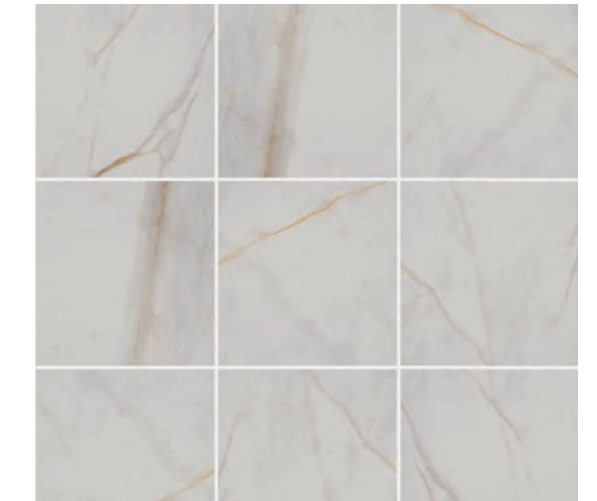

SHAW Infinity - 121 Marquant - 13" x 13"
SECONDARY BATHS WALL TILE