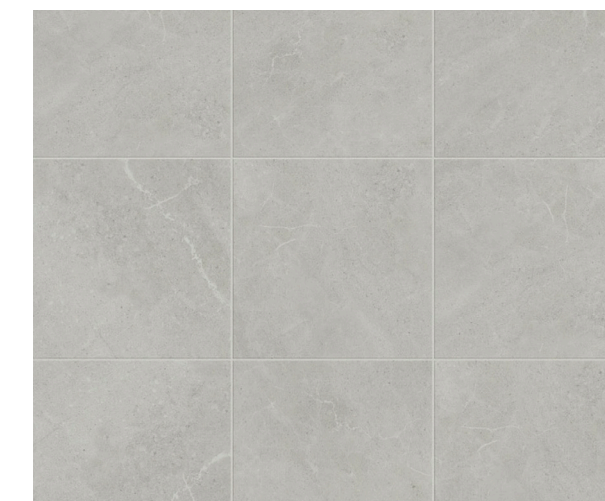

## BATHS

SHAW Galene - 100 Marshmallow - 12" x 24"

MASTER BATH WALL TILE

SHAW River Rock Mosaic - 155 - Vitality Mica

MASTER BATH SHOWER FLOOR TILE

SHAW Serenity - Bone 13" x 13"

SECONDARY BATHS WALL TILE

MOEN® Glyde  
Brushed Nickel