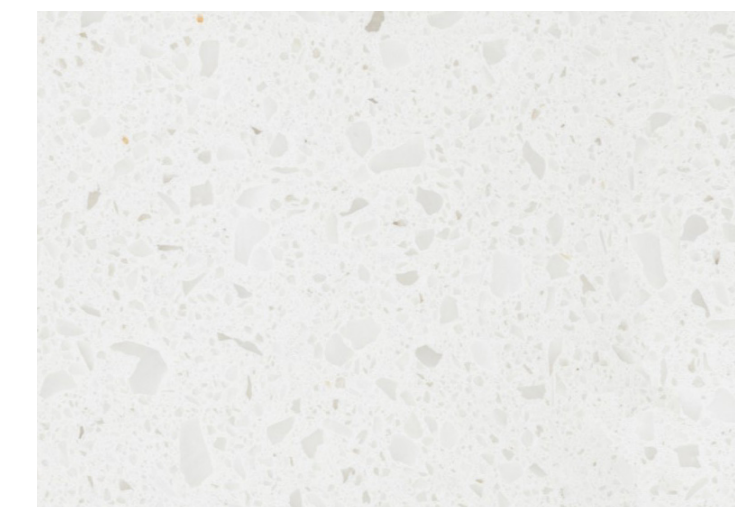

QUARTZ 2cm - Sugar White

SECONDARY BATHS COUNTERTOPS