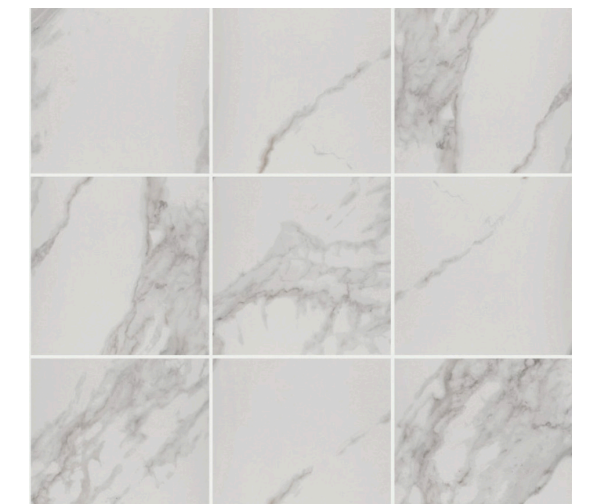

## BATHS

QUARTZ 3cm - Carrara Oro

MASTER BATH COUNTERTOP

SHAW Infinity - 121 Marquant - 12" x 24"

MASTER BATH WALL TILE

QUARTZ 2cm - Sugar White

SECONDARY BATHS COUNTERTOP

SHAW Infinity - 120 Calacatta - 13" x 13"