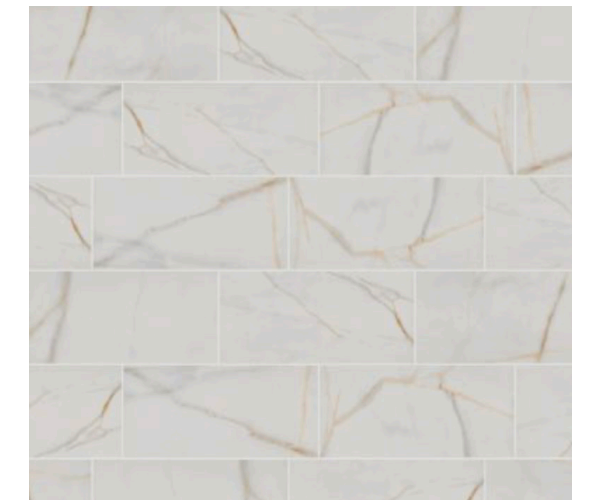

SHAW Infinity - 121 Marquant - 12" x 24"

MASTER BATH WALL TILE