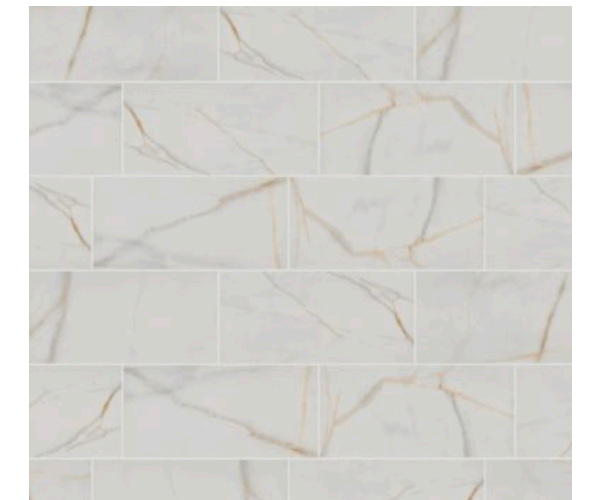

SHAW Infinity - 121 Marquant - 12" x 24"

MASTER BATH WALL TILE