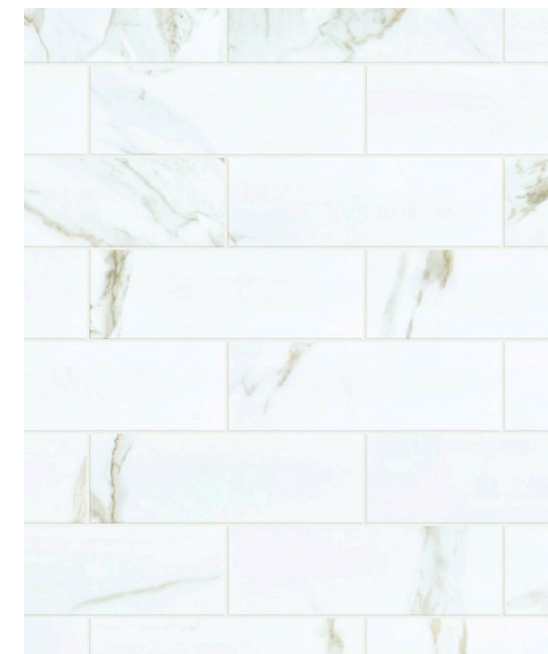

## KITCHEN

MOEN® ALIGN SRS

Vault Single Sink

QUARTZ 3cm - Adagio Gold

KITCHEN COUNTERTOP

SHAW Marvel 121 Calacatta - 4" x 12"

BACKSPLASH