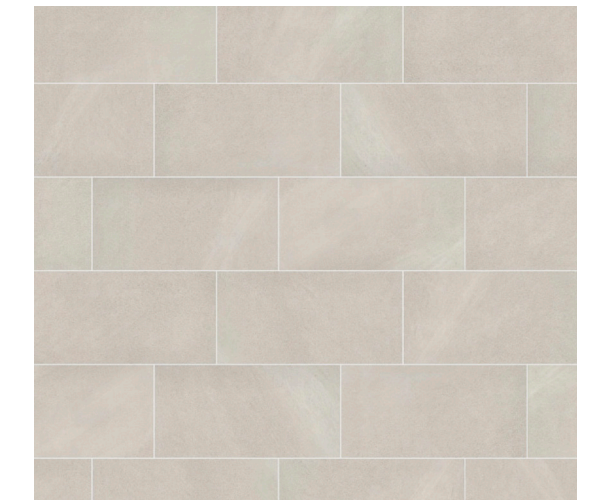

## BATHS

QUARTZ 3cm - Dolce

MASTER BATH COUNTERTOP

SHAW Tranquility Mosaic - Matte Cristal

MASTER BATH SHOWER FLOOR TILE

MOEN® Glyde  
Brushed Nickel  
MASTER BATH

MOEN® Glyde  
Brushed Nickel  
SECONDARY BATHS