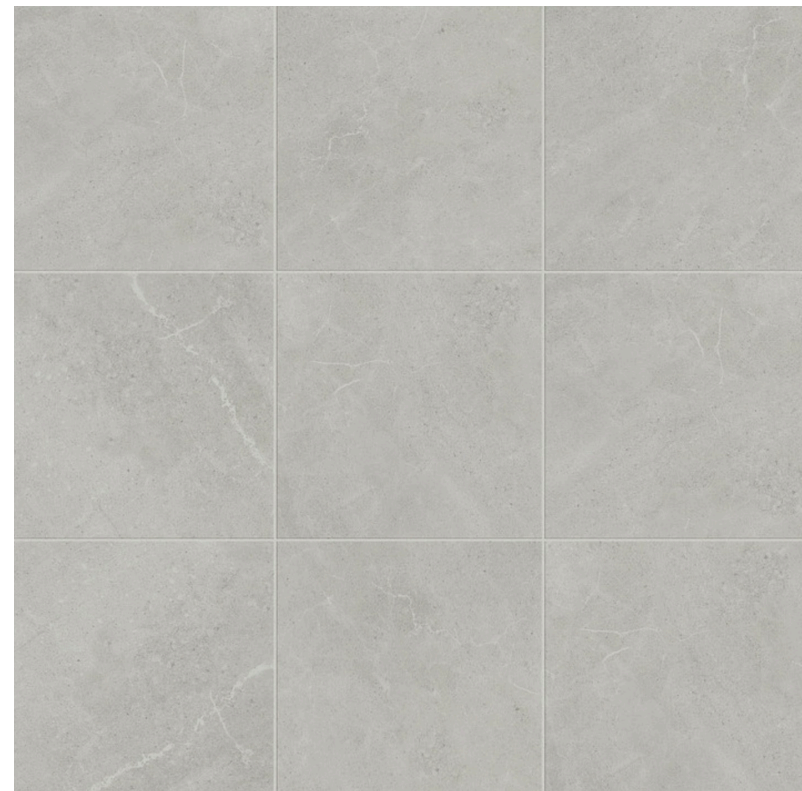

FLOORING

OMEGA 100 Bone - 17" x 17"

ALL COMMON SPACES | ALL WET AREAS