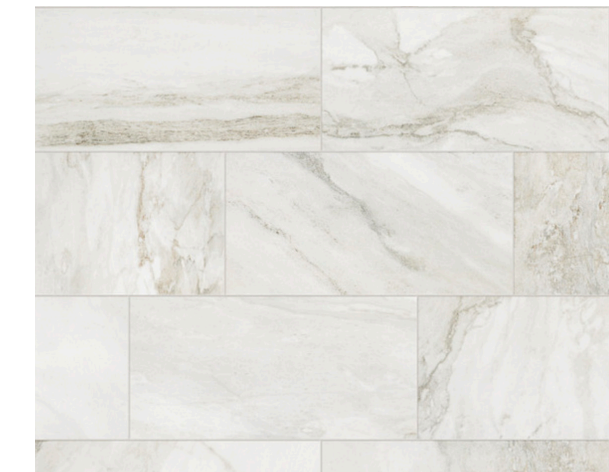

BATHS

SHAW Galene - 100 Marshmallow - 12" x 24"

MASTER BATH WALL TILE