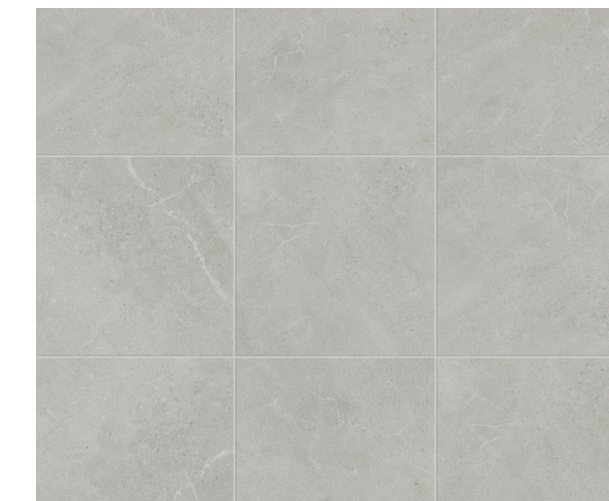

## BATHS

SHAW Galene - 100 Marshmallow - 12" x 24"

MASTER BATH WALL TILE

SHAW River Rock Mosaic - 155 - Vitality Mica

MASTER BATH SHOWER FLOOR TILE

SHAW Serenity - Bone 13" x 13"

SECONDARY BATHS WALL TILE

MOEN® Glyde  
Brushed Nickel