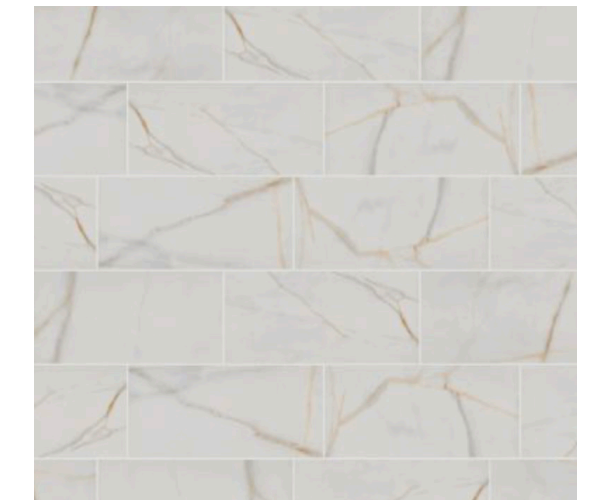

SHAW Infinity - 121 Marquant - 12" x 24"

MASTER BATH WALL TILE