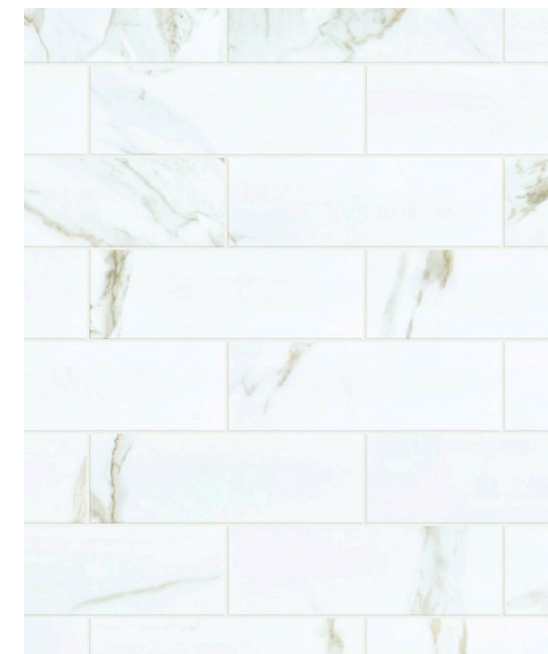

## KITCHEN

MOEN® ALIGN SRS

Vault Single Sink

QUARTZ 3cm - Adagio Gold

**KITCHEN COUNTERTOP**

SHAW Marvel 121 Calacatta - 4" x 12"

**BACKSPLASH**