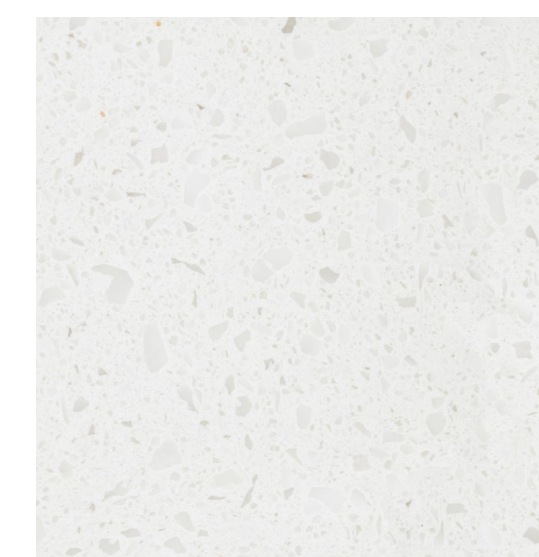

BATHS

MILAN 500 - 13" x 13"

SHOWER WALL TILE

MOEN® Chateau - Chrome

COUNTER TOPS

QUARTZ 2cm - Sugar White

KITCHEN | ALL BATHS

SHAW Baker Street - 500 Warm Grey