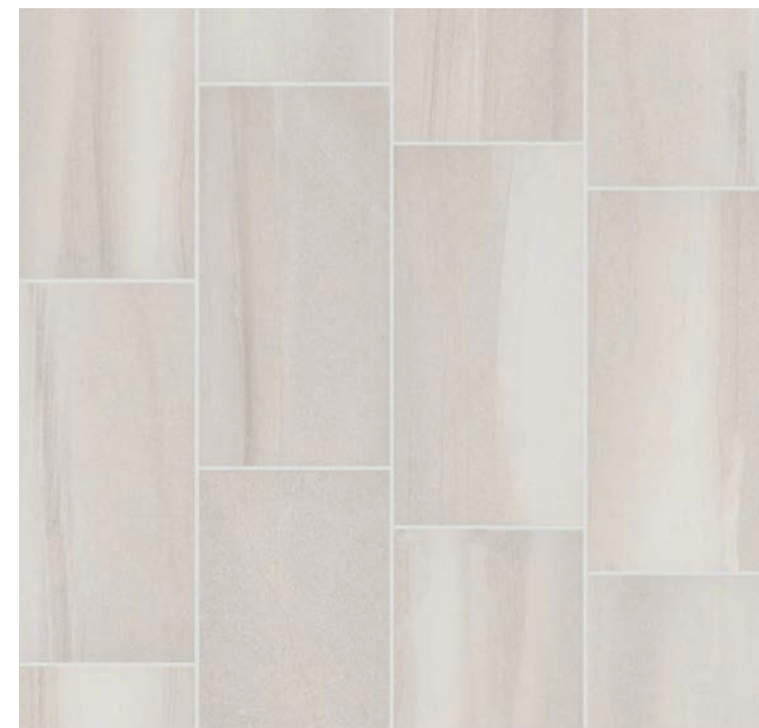

PLATINUM PACKAGE | WHITE CABINETS

FLOORING

SHAW Grand Turk - 0120 Magnolia Bloom
BEDROOMS | BONUS

SHAW Vinyl - 571 Lince
ALL COMMON SPACES | STAIRS
BEDROOMS AND BONUS OPTION

SHAW Galene - 100 Marshmallow
FULL BATHROOMS