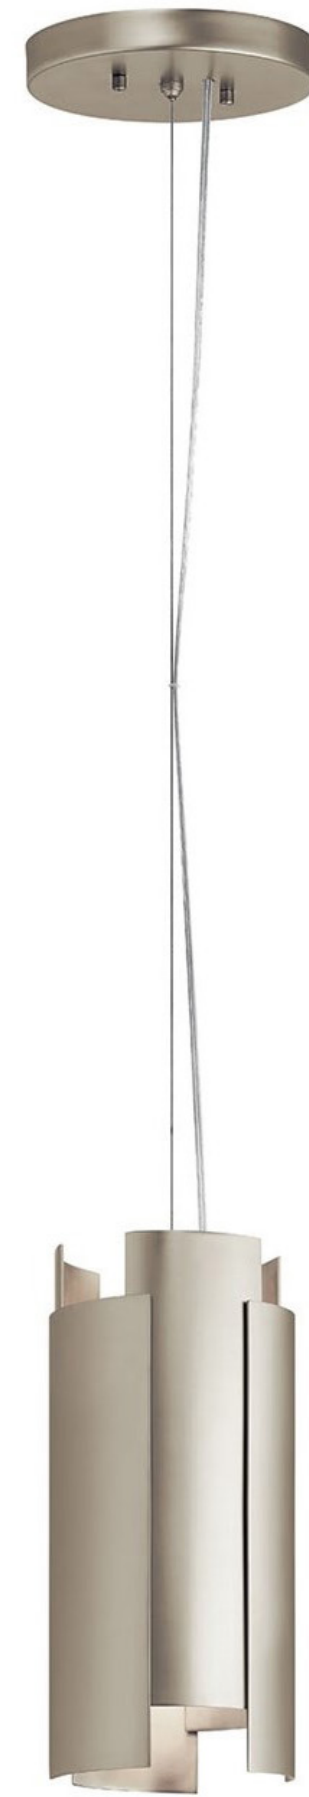

Pendant Lights