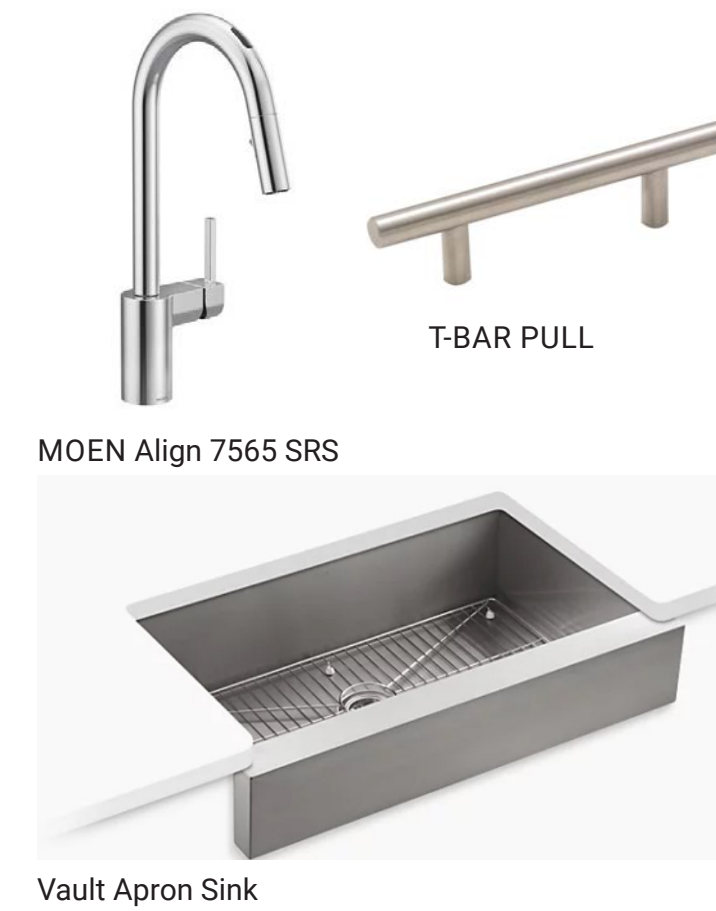

CABINETS

LEGACY CHELSEA Maple Ivory
KITCHEN | ALL BATHS

KITCHEN

MOEN Align 7565 SRS

Vault Apron Sink

QUARTZ 3cm - Everest

SHAW Principal Glass - 250 Mist
Backsplash Tile

BATHS