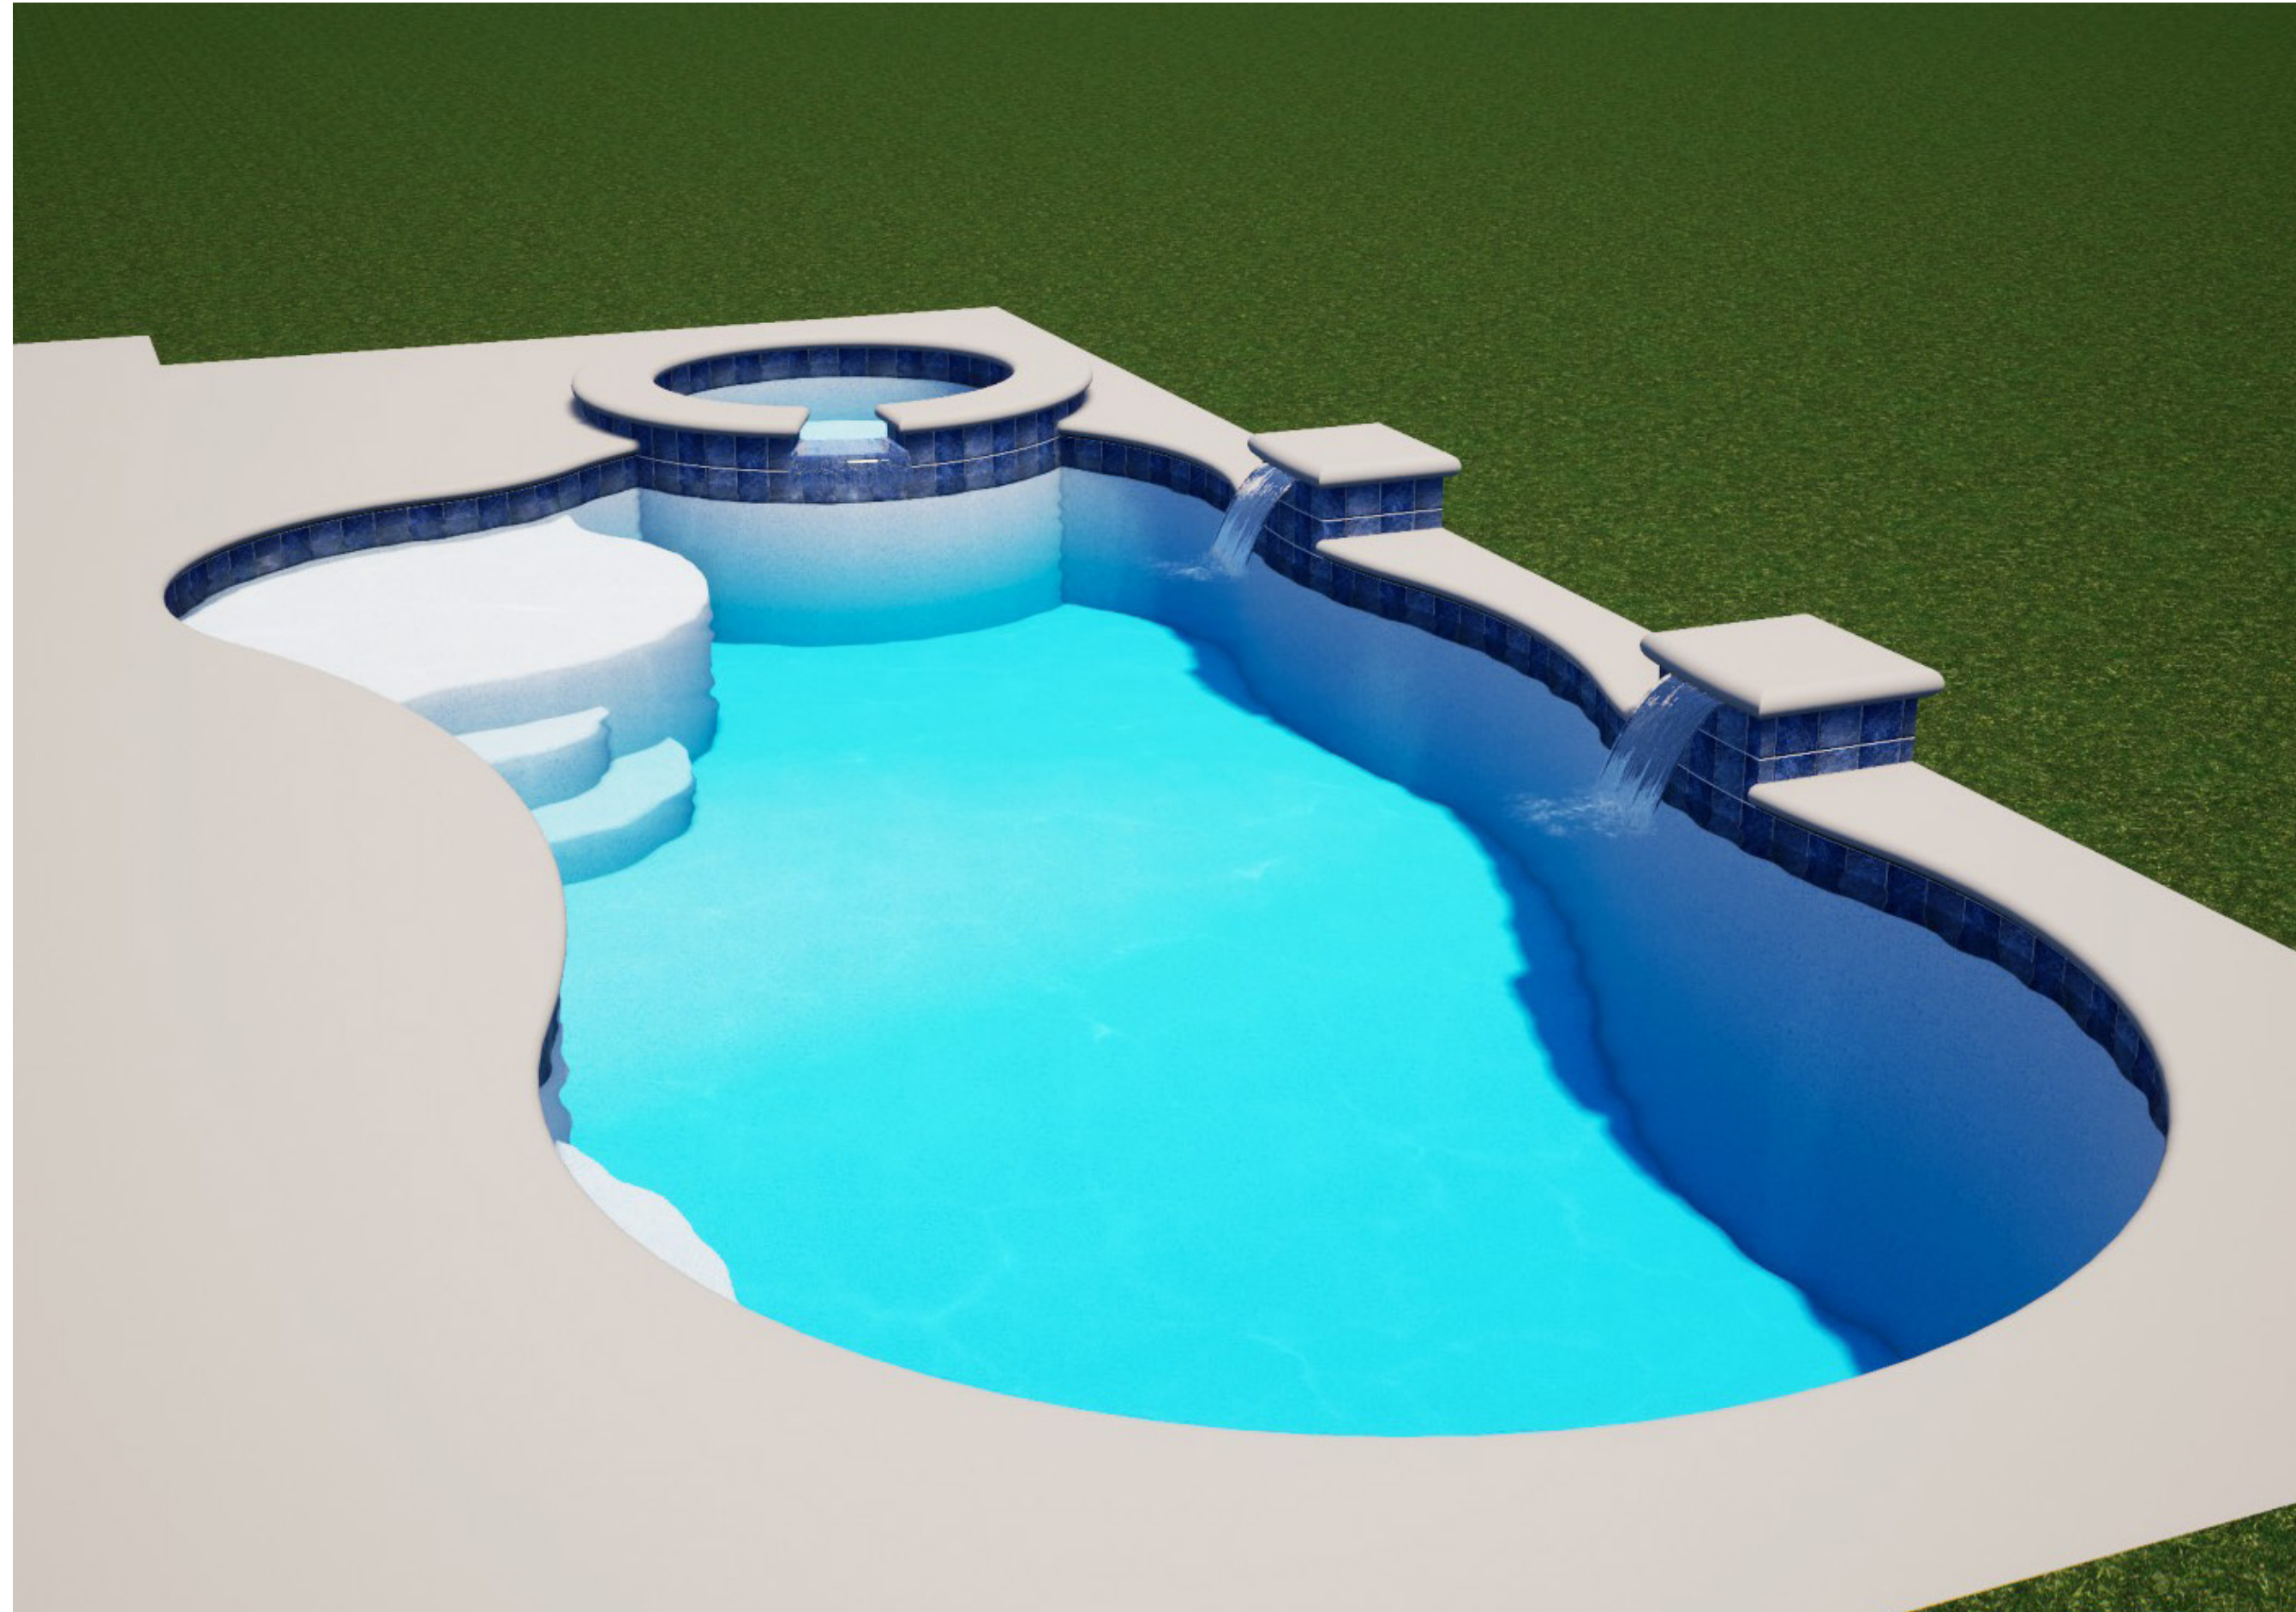

- Interior fans for Family Room, Bonus Room and All Bedrooms

POOL PACKAGE

Image shows all optional features with BDW Ocean Boardwalk tile.

FINISH

Blue Quartz

Indigo Blue

OPTION

TILES