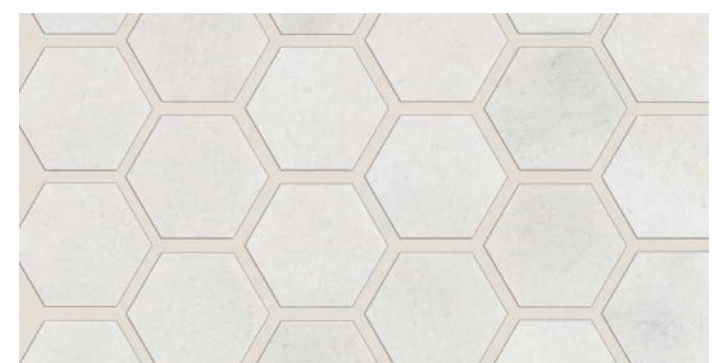

STAIRS OPTION

CABINETS

LEGACY CHELSEA Maple Ash
KITCHEN | ALL BATHS

KITCHEN

MOEN® Align 7565 SRS

Vault Apron Sink

QUARTZ 3cm - Minuet

SHAW Del Rey - 100 Pearl
Backsplash Tile