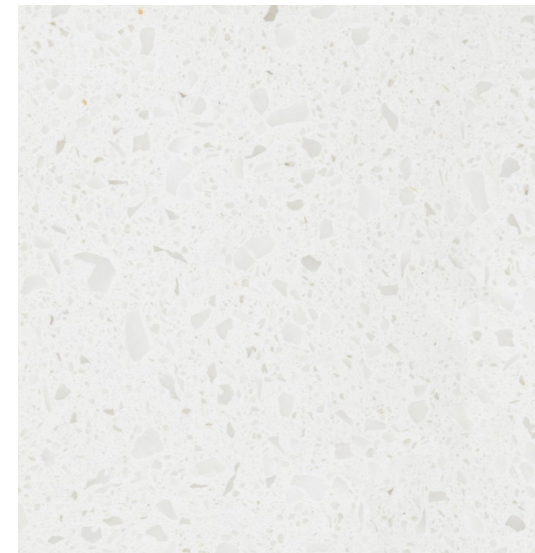

WHITE

PEBBLE

KITCHEN | ALL BATHS

KITCHEN

MOEN® Arbor 7594 - Chrome

50/50 Divided Sink

COUNTER TOPS

QUARTZ 2cm - Sugar White