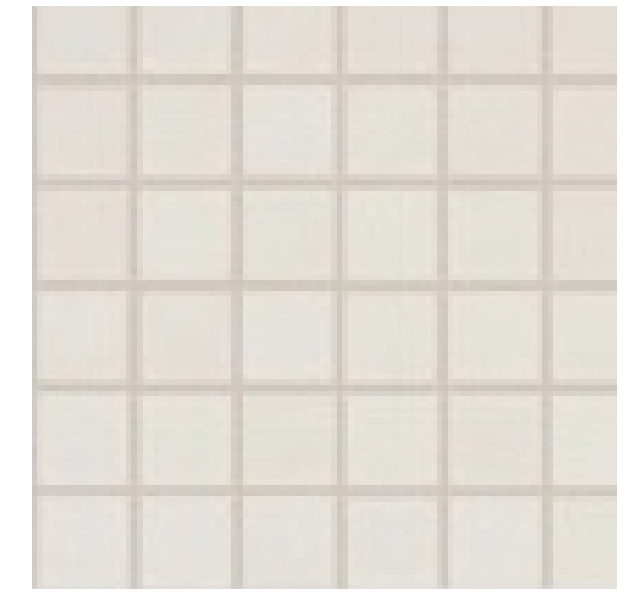

SHAW Baker Blvd - 500 Warm Gray

MASTER SHOWER FLOOR TILE