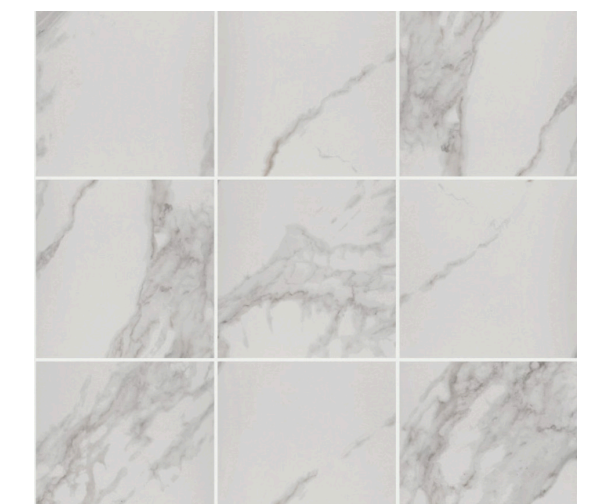

## BATHS

QUARTZ 3cm - Carrara Oro

**MASTER BATH COUNTERTOP**

SHAW Infinity - 121 Marquant - 12" x 24"

**MASTER BATH WALL TILE**

QUARTZ 2cm - Lagoon

**SECONDARY BATHS COUNTERTOPS**

SHAW Infinity - 120 Calacatta - 13" x 13"