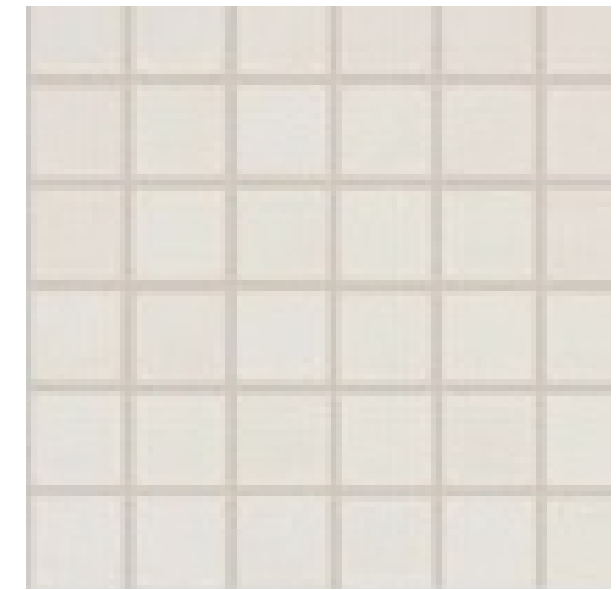

SHAW Baker Blvd - 500 Warm Gray

MASTER SHOWER FLOOR TILE