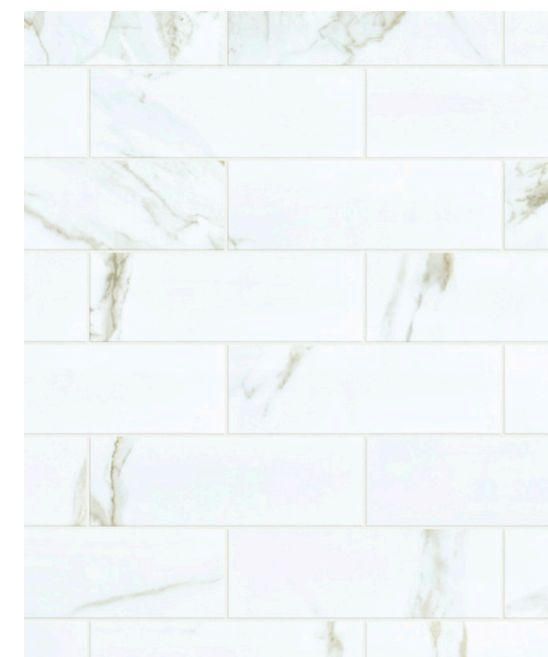

## KITCHEN

MOEN® ALIGN SRS

Vault Single Sink

QUARTZ 3cm - Adagio Gold

**KITCHEN COUNTERTOP**

SHAW Marvel 121 Calacatta - 4" x 12"

**BACKSPLASH**