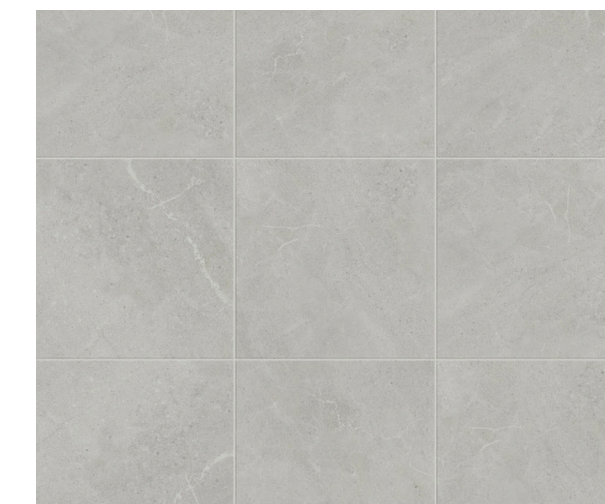

## BATHS

SHAW Galene - 100 Marshmallow - 12" x 24"

MASTER BATH WALL TILE

SHAW River Rock Mosaic - 155 - Vitality Mica

MASTER BATH SHOWER FLOOR TILE

SHAW Serenity - Bone 13" x 13"

SECONDARY BATHS WALL TILE

MOEN® Glyde  
Brushed Nickel