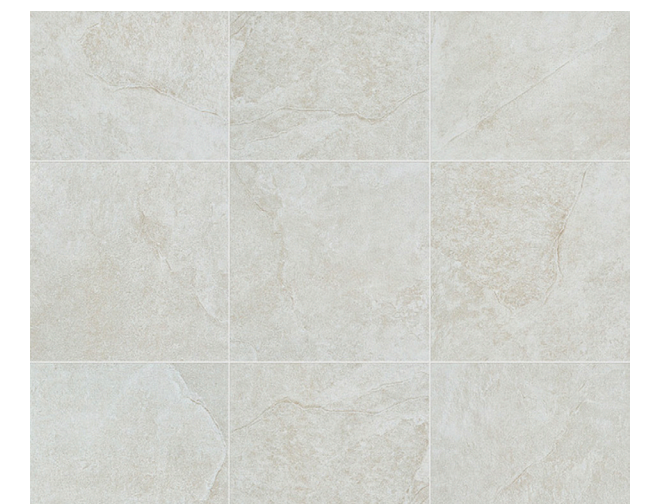

SHAW Summit - White 13" x 13"

SECONDARY BATHS WALL TILE

INCLUDED

- Full Overlay Painted Cabinets Includes Dove-Tail and Soft Close Doors and Drawers
- 6" x 36" Floor Tile

KITCHEN

- Quartz 3cm Countertop
- 3" x 12" Tile Backsplash
- Cabinet Handles
- Single-Bowl Farmhouse Sink
- Moen® NIO SRS Faucet

BATHS

- Quartz 3cm Master Bath Countertop
- Quartz 2cm All Secondary Countertops
- Brushed Nickel Moen® Glyde Faucets

*Pictures, photographs, colors, and sizes are for illustration purposes only and will vary from the actual product. Subject to change.