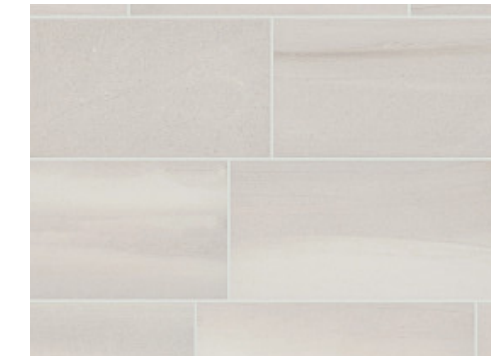

BATHS

SHAW Galene - 100 Marshmallow - 12" x 24"

MASTER BATH WALL TILE