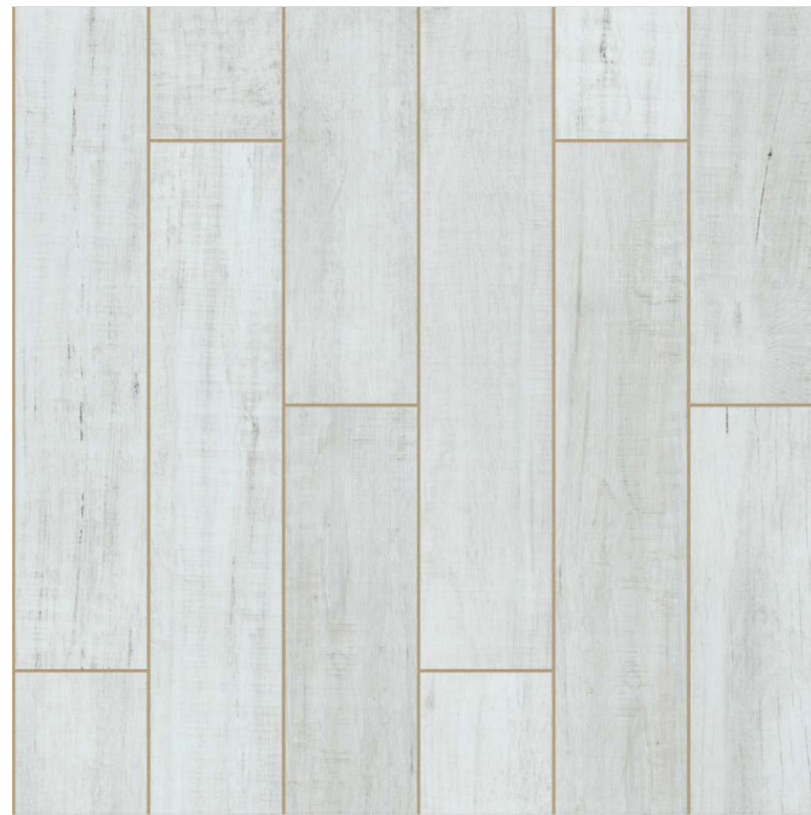

PLATINUM PACKAGE - SLATE

two rivers

FLOORING

SHAW Tuscon - Powder 200 - 6" x 36"

ALL COMMON SPACES | ALL WET AREAS