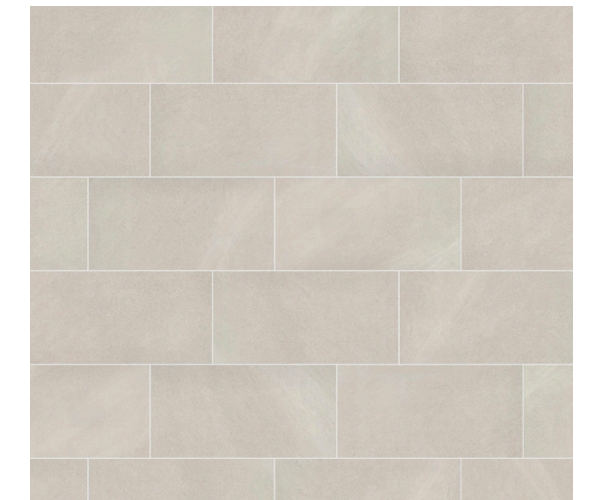

SHAW Tranquility - Polished Cristal - 12" x 24"

MASTER BATH WALL TILE