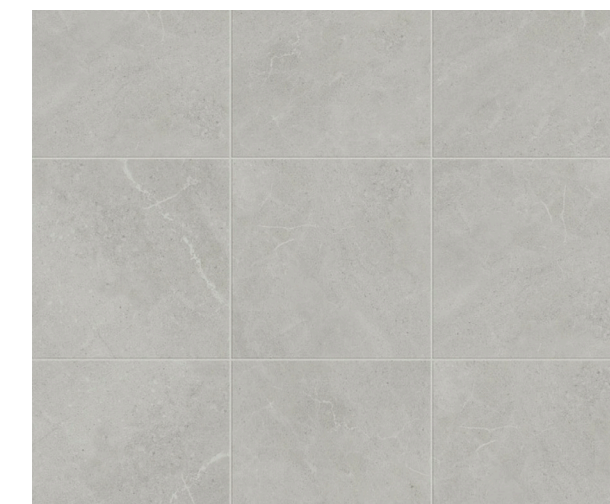

## BATHS

SHAW Galene - 100 Marshmallow - 12" x 24"

MASTER BATH WALL TILE

SHAW River Rock Mosaic - 155 - Vitality Mica

MASTER BATH SHOWER FLOOR TILE

SHAW Serenity - Bone 13" x 13"

SECONDARY BATHS WALL TILE

MOEN® Glyde  
Brushed Nickel