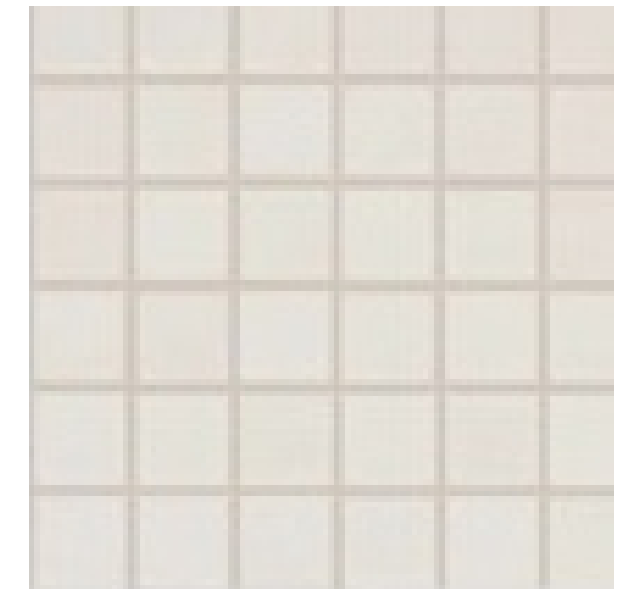

SHAW Baker Blvd - 500 Warm Gray

MASTER SHOWER FLOOR TILE