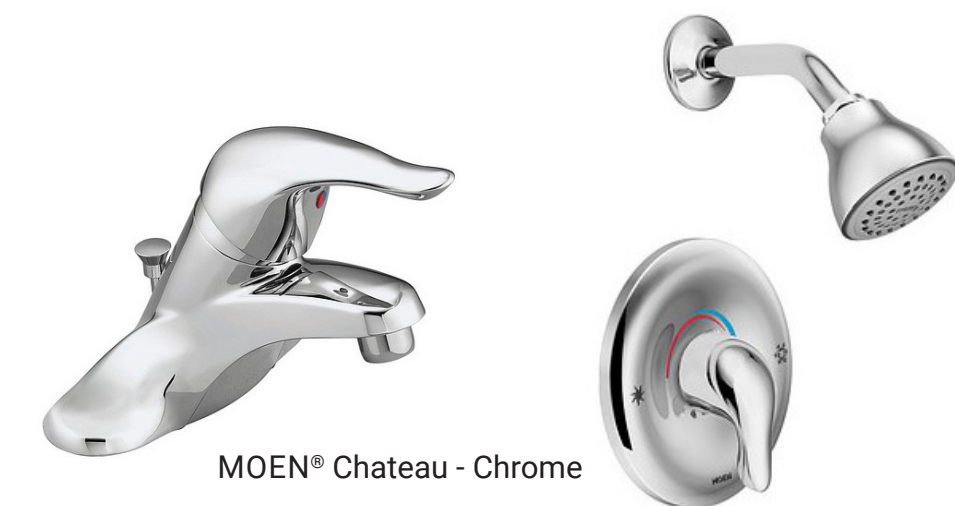

MOEN® Chateau - Chrome

INCLUDED

- Standard Overlay Painted Cabinets
- 17" Floor Tile

KITCHEN

- Quartz 2cm Countertop
- 3" x 6" Tile Backsplash
- 50/50 Divided Sink
- Chrome Moen® Arbor Faucet

BATHS

- Quartz 2cm Countertop
- Chrome Moen® Chateau Faucets