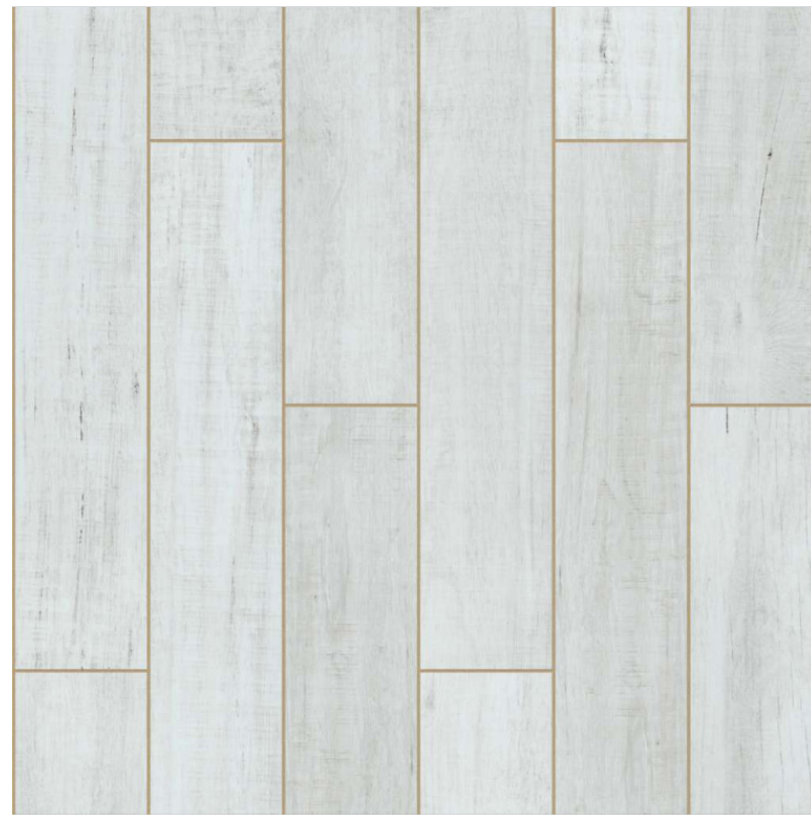

PLATINUM PACKAGE - GRAY

FLOORING

SHAW Tuscon - Powder 200 - 6" x 36"

ALL COMMON SPACES | ALL WET AREAS