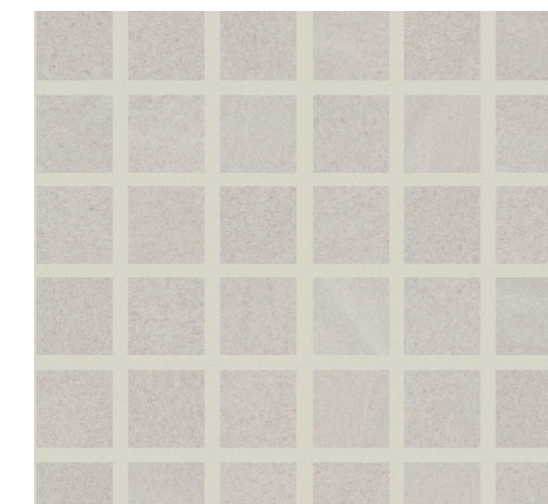

## BATHS

QUARTZ 3cm - Dolce

MASTER BATH COUNTERTOP

SHAW Tranquility - Polished Cristal - 12" x 24"

MASTER BATH WALL TILE

SHAW Tranquility Mosaic - Matte Cristal

MASTER BATH SHOWER FLOOR TILE

QUARTZ 2cm - Lagoon