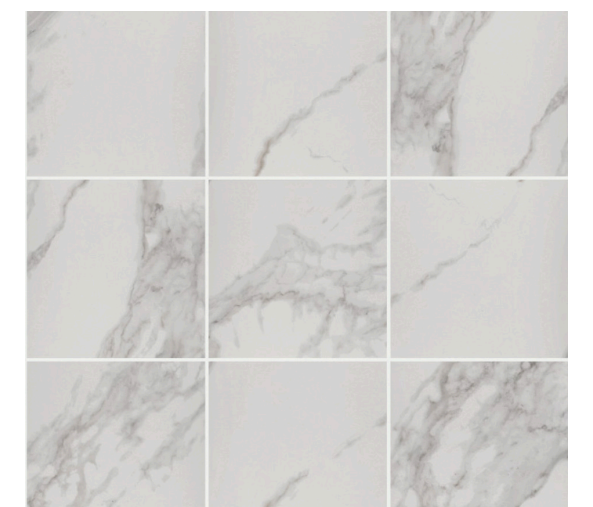

## BATHS

QUARTZ 3cm - Carrara Oro

**MASTER BATH COUNTERTOP**

SHAW Infinity - 121 Marquant - 12" x 24"

**MASTER BATH WALL TILE**

QUARTZ 2cm - Lagoon

**SECONDARY BATHS COUNTERTOPS**

SHAW Infinity - 120 Calacatta - 13" x 13"