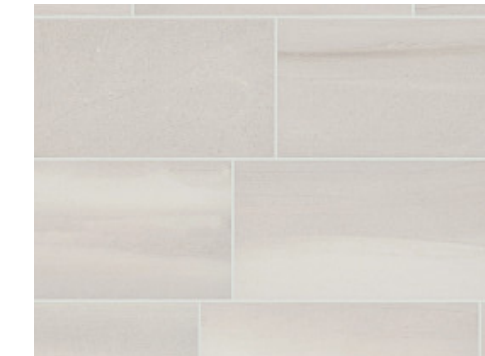

BATHS

SHAW Galene - 100 Marshmallow - 12" x 24"

MASTER BATH WALL TILE