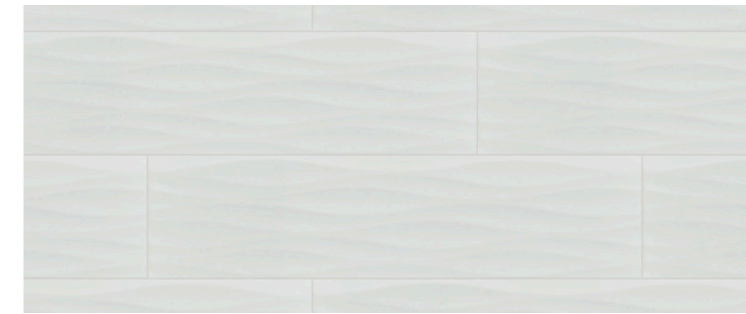

Thomas Ave - Wave Artic 4" x 16"

BACKSPLASH