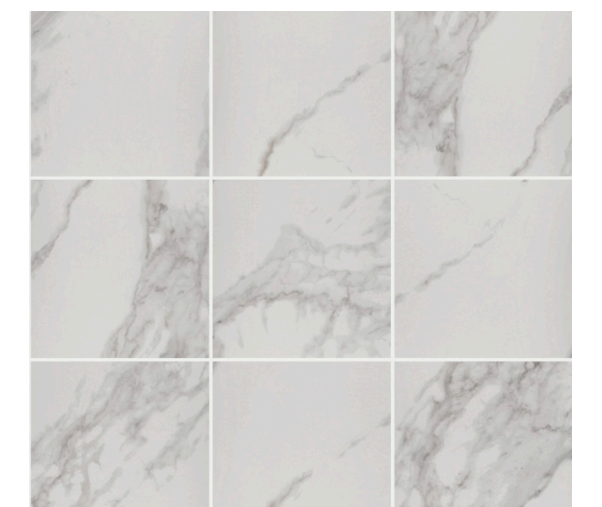

## BATHS

QUARTZ 3cm - Carrara Oro

MASTER BATH COUNTERTOP

SHAW Infinity - 121 Marquant - 12" x 24"

MASTER BATH WALL TILE

QUARTZ 2cm - Lagoon

SECONDARY BATHS COUNTERTOP

SHAW Infinity - 120 Calacatta - 13" x 13"