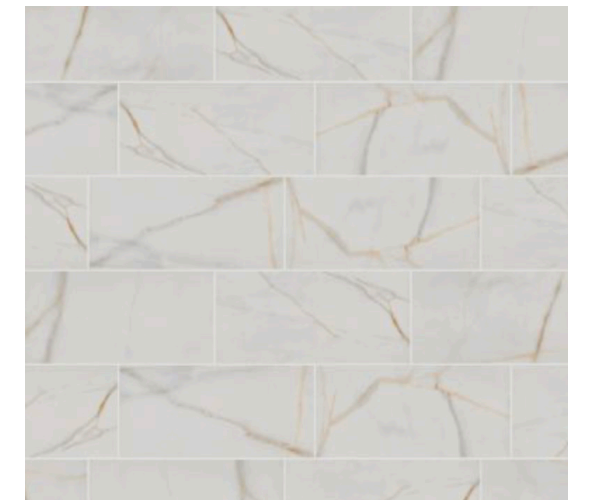

SHAW Infinity - 121 Marquant - 12" x 24"

MASTER BATH WALL TILE