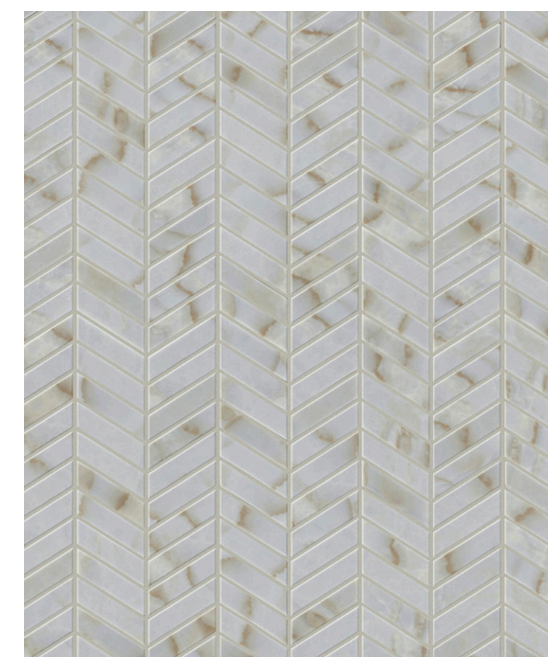

## KITCHEN

MOEN® ALIGN SRS

Vault Single Sink

QUARTZ 3cm - Adagio Gold

**KITCHEN COUNTERTOP**

SHAW Affair Chevron - Organza 100

**BACKSPLASH**