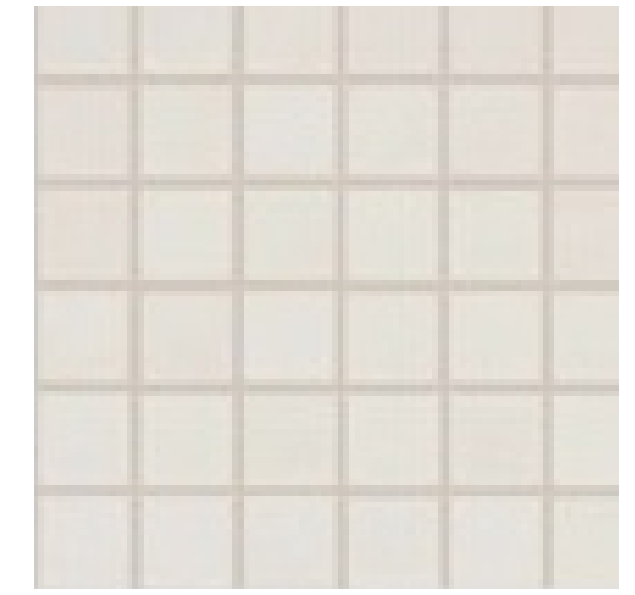

SHAW Baker Blvd - 500 Warm Gray

MASTER SHOWER FLOOR TILE