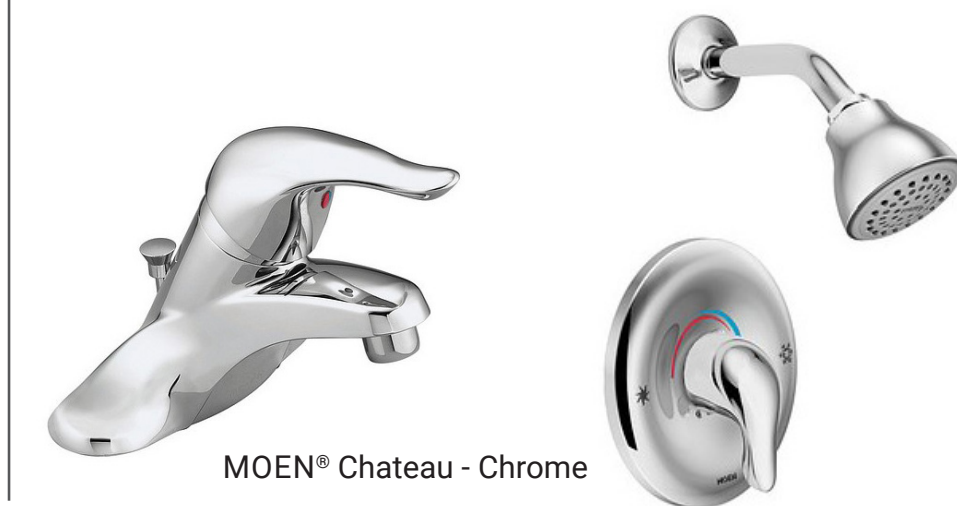

MOEN® Chateau - Chrome

INCLUDED

- Standard Overlay Cabinets
- 17" Floor Tile

KITCHEN

- Quartz 2cm Countertop
- 3" x 6" Tile Backsplash
- 50/50 Divided Sink
- Chrome Moen® Arbor Faucet

BATHS

- Quartz 2cm Countertop
- Chrome Moen® Chateau Faucets