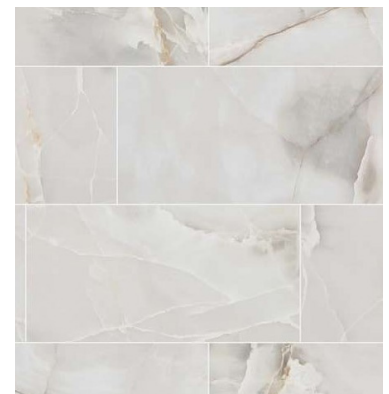

SHAW Onyx Polished - White

ALL MASTER BATHS