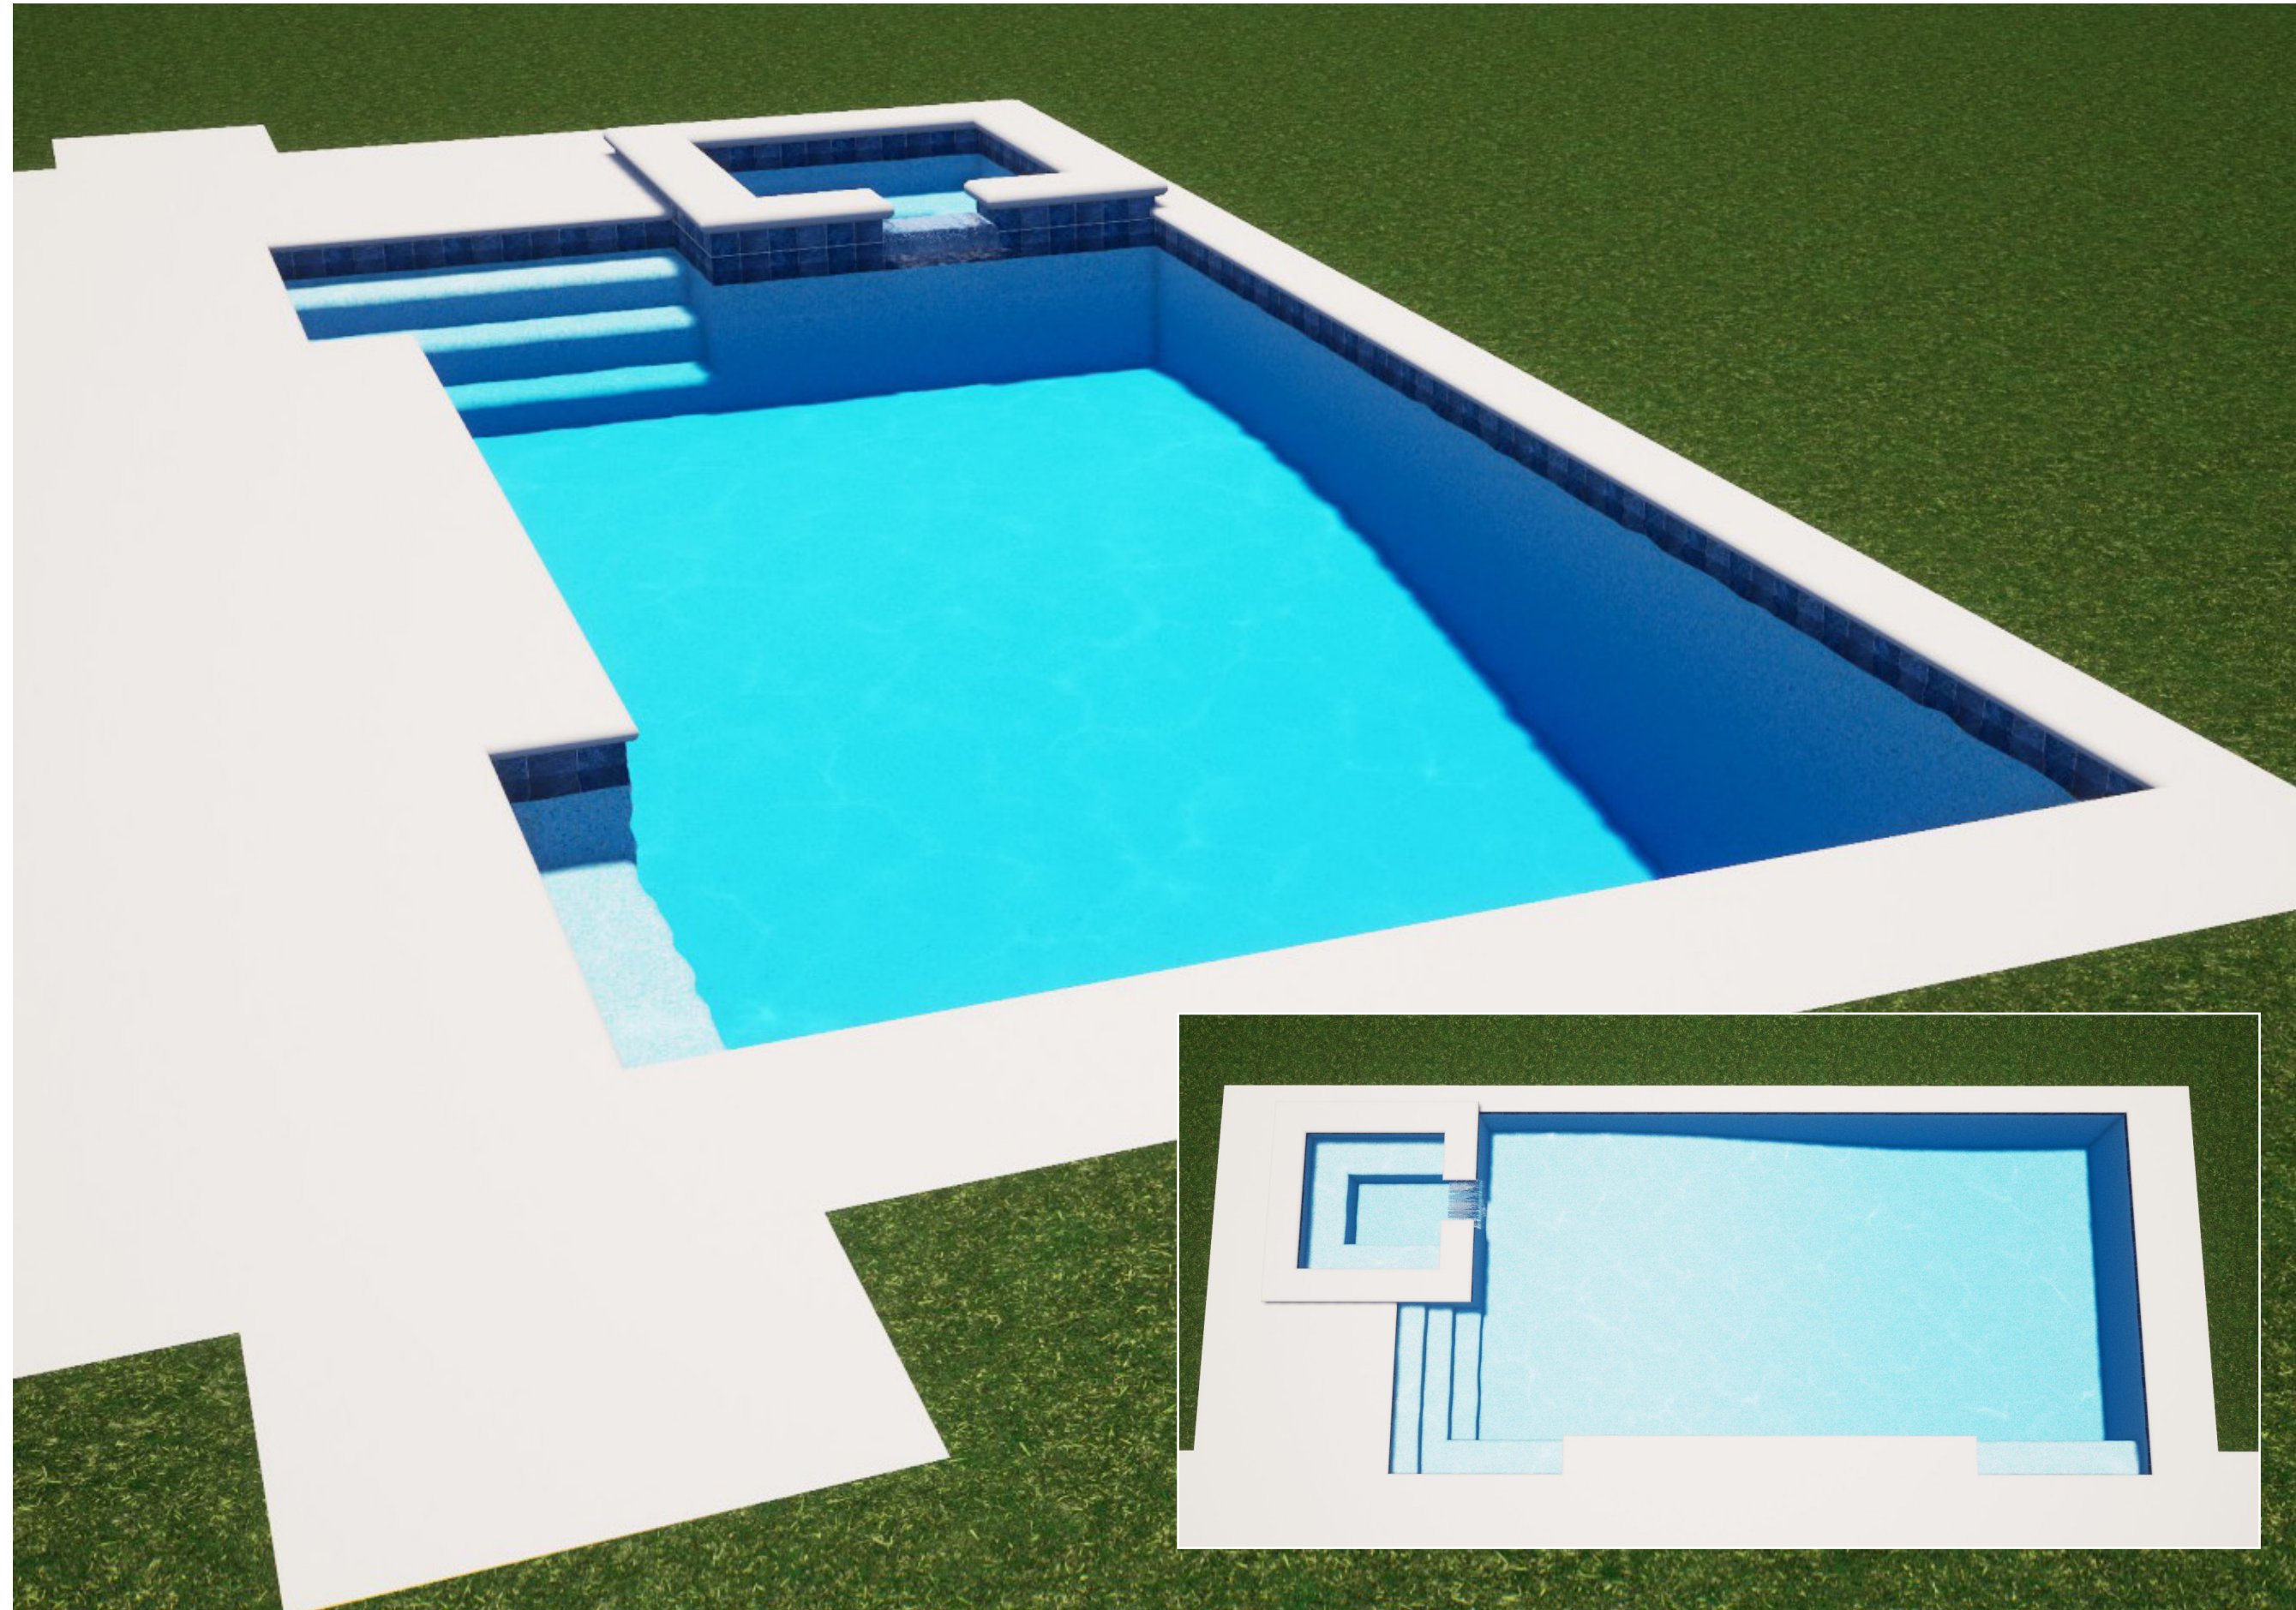

Standard Pool