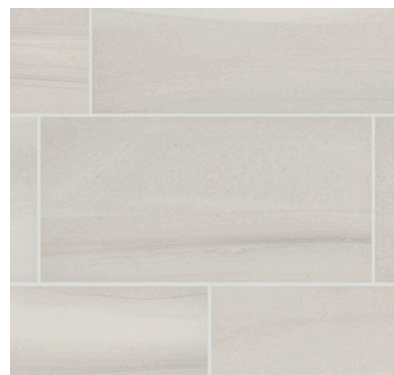

QUARTZ 3cm - Everest

SHAW Principle Glass - 250 Mist
Backsplash Tile

BATHS

Prefab Pan - White

MOEN Chateau
Chrome

QUARTZ 3cm - Cotton White

GEOMETRIC KNOB

SHAW Galene
100 Marshmallow