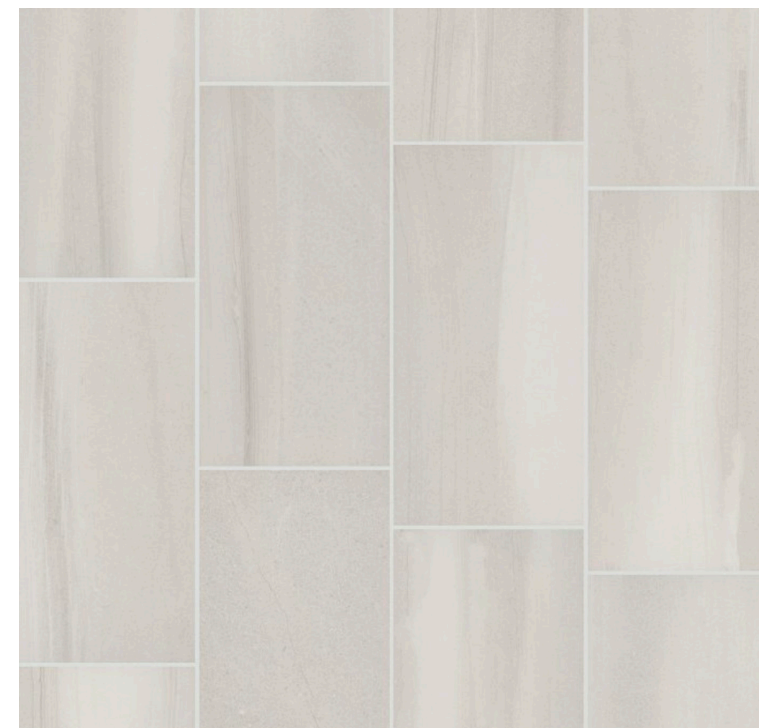

SHAW Galene - 100 Marshmallow
FULL BATHROOMS