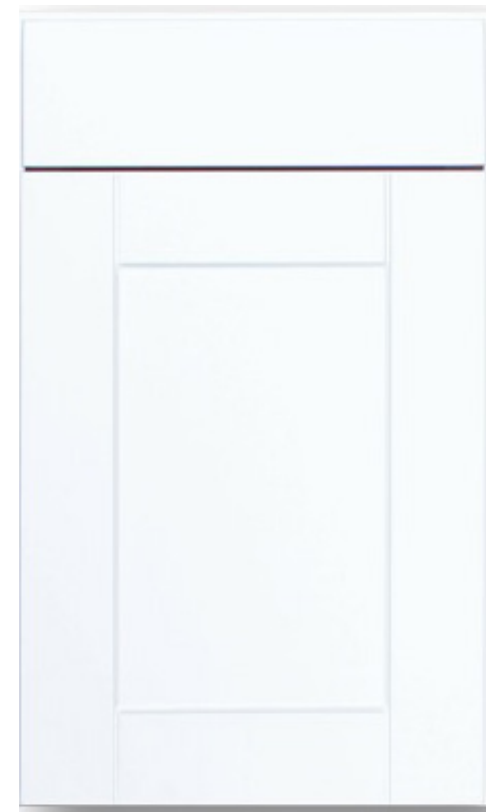

## CABINETS

WHITE

PEBBLE

KITCHEN | ALL BATHS

## KITCHEN

MOEN® Arbor 7594 - Chrome

50/50 Divided Sink