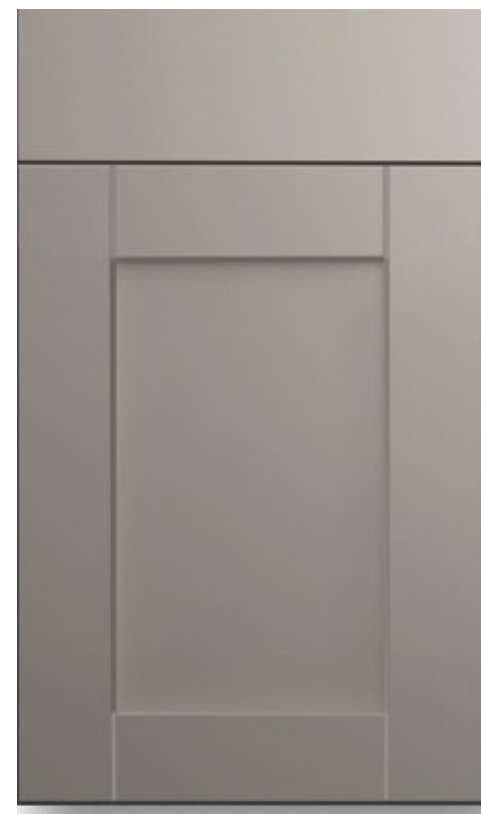

## CABINETS

WHITE

PEBBLE

KITCHEN | ALL BATHS

## KITCHEN

MOEN® Arbor 7594 - Chrome

50/50 Divided Sink