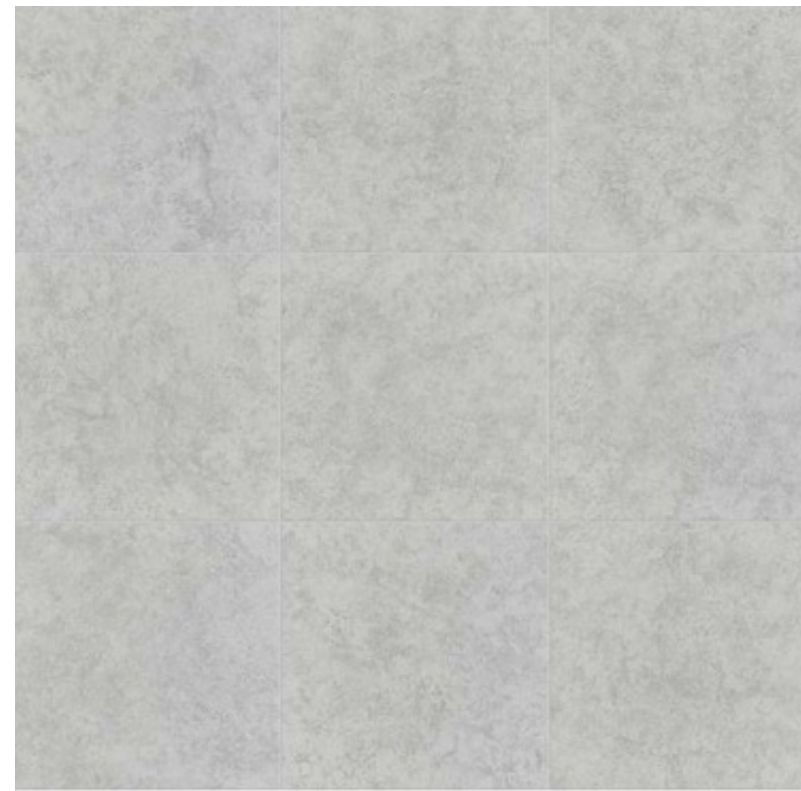

## FLOORING

MILAN 500 - 17" x 17"

ALL COMMON SPACES | ALL WET AREAS

SHAW Collier Peak - 0522 Weathered

BEDROOMS | STAIRS & LOFT