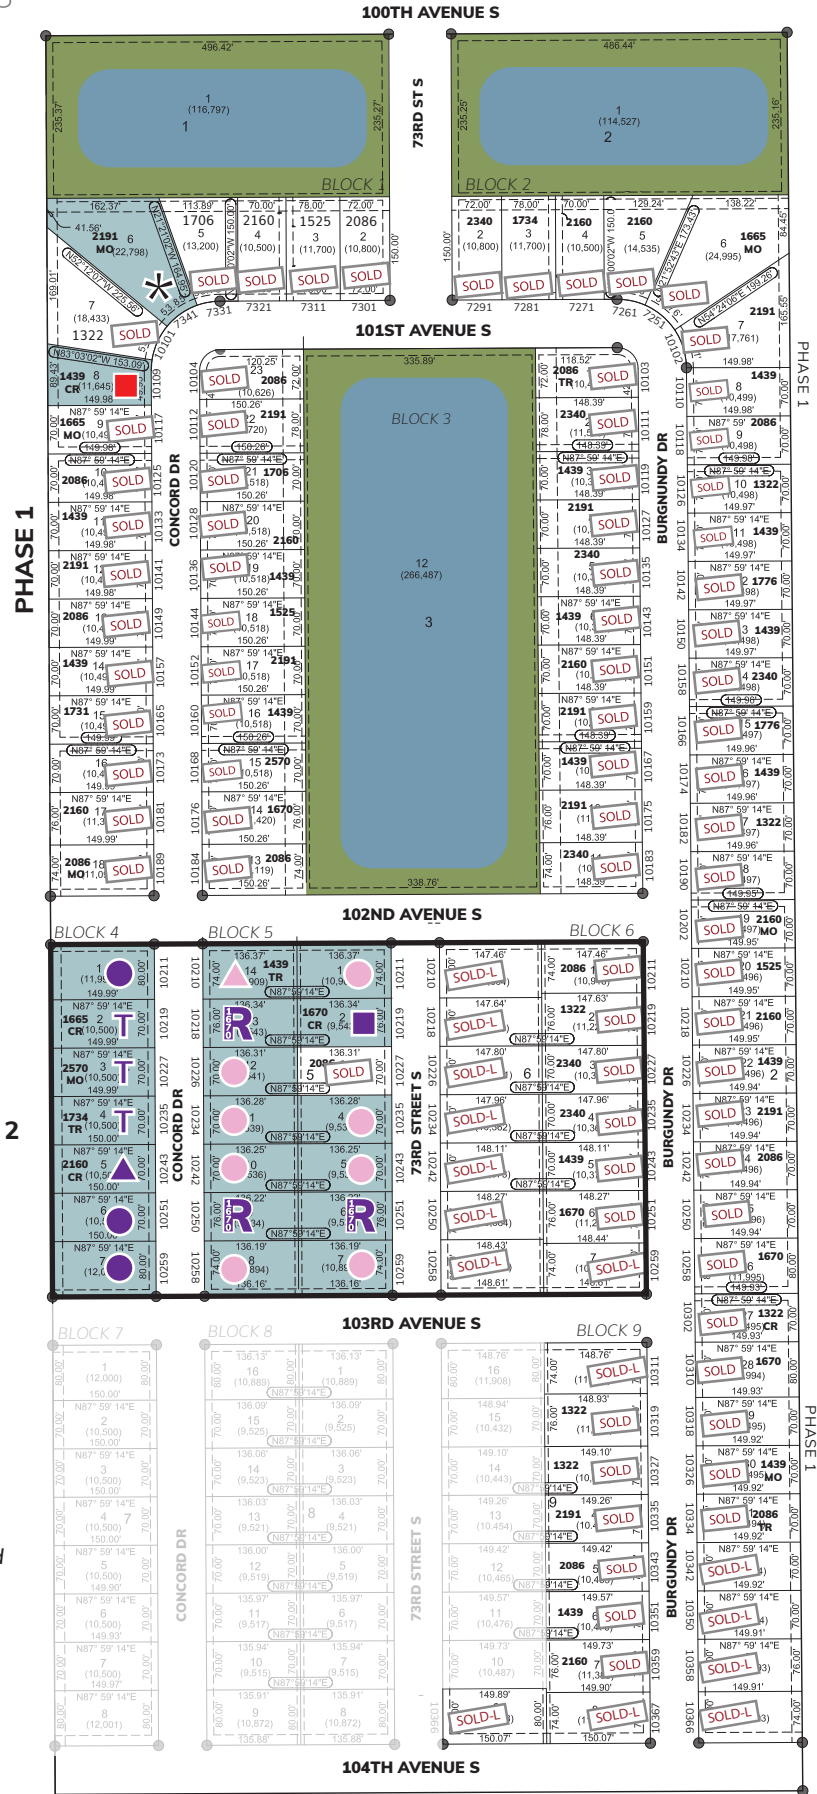

THOMSEN HOMES

# Maple Lake Estates

\*Engineered foundation required

- Available Lot
- Coming Soon
- Home for Sale
- Model Home
- Not For Thomsen Sale