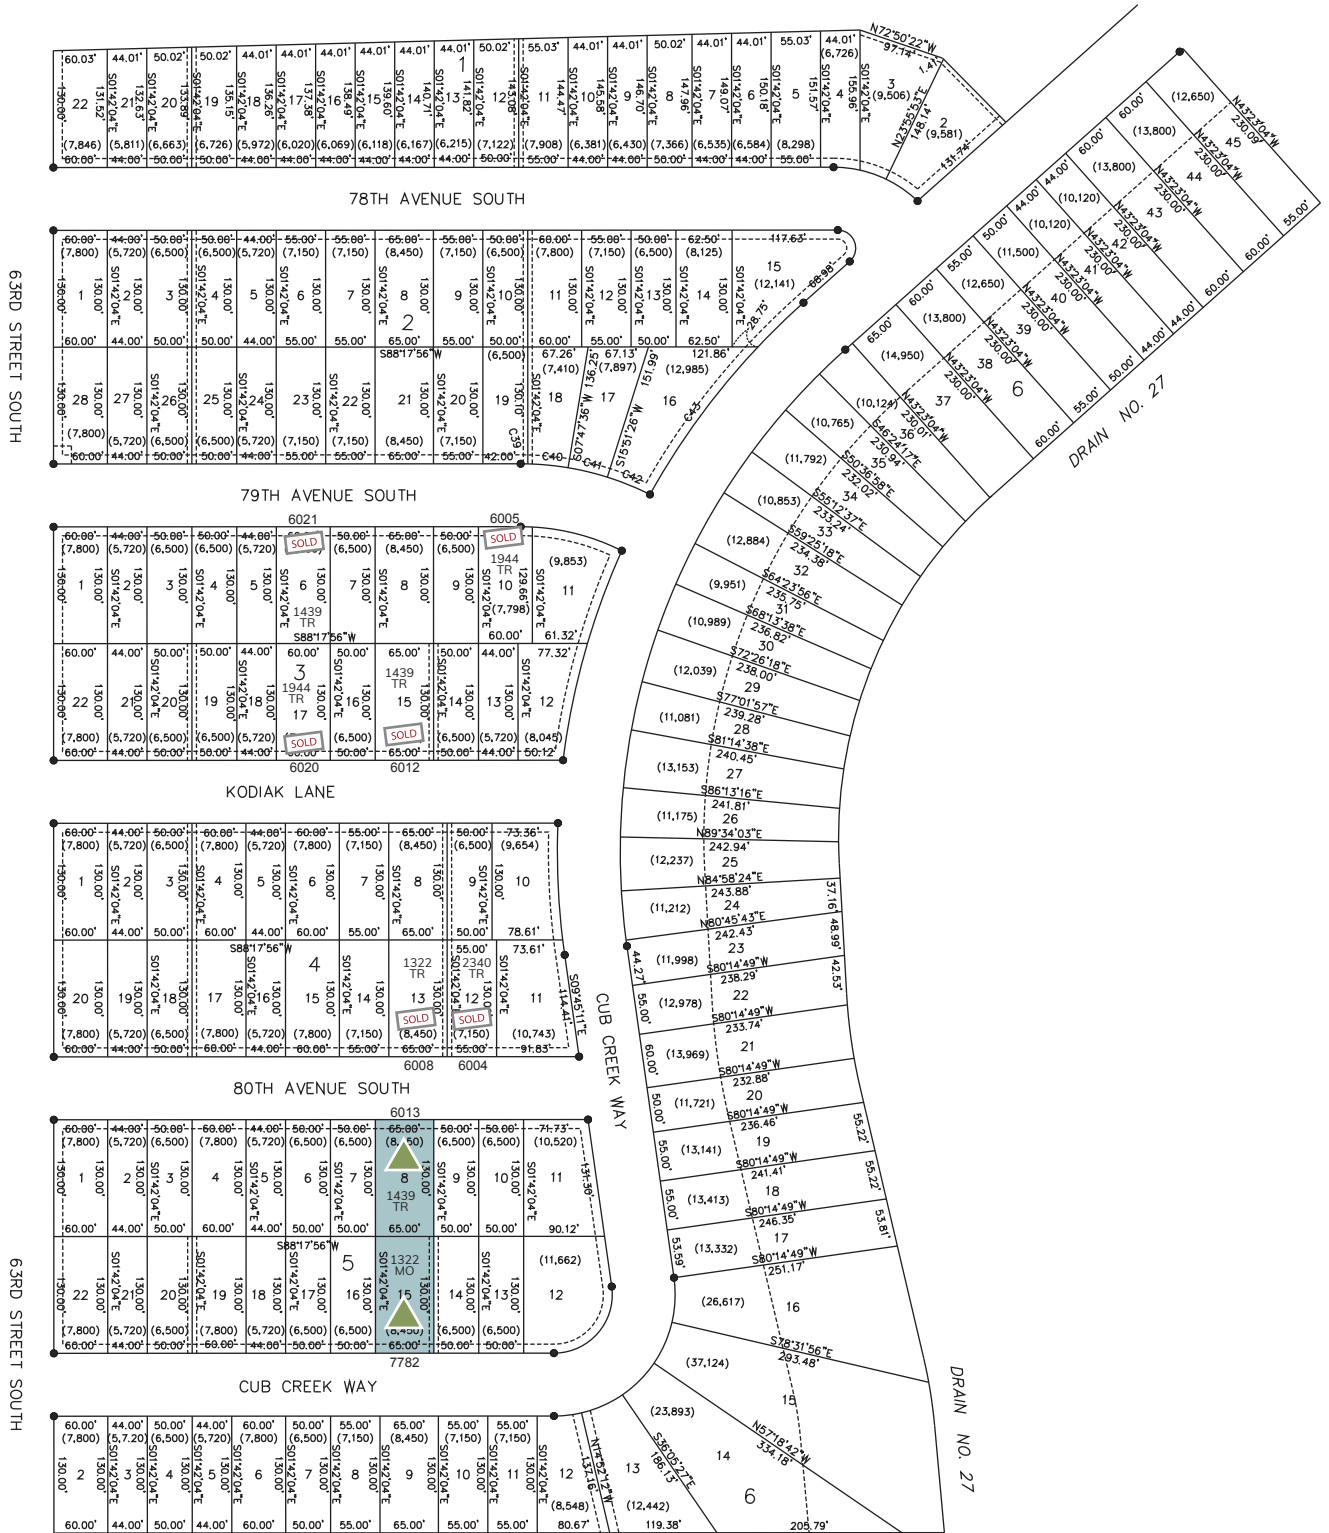

THOMSEN HOMES

Cub Creek

- Available Lot
- △ Coming Soon
- Home for Sale
- * Model Home