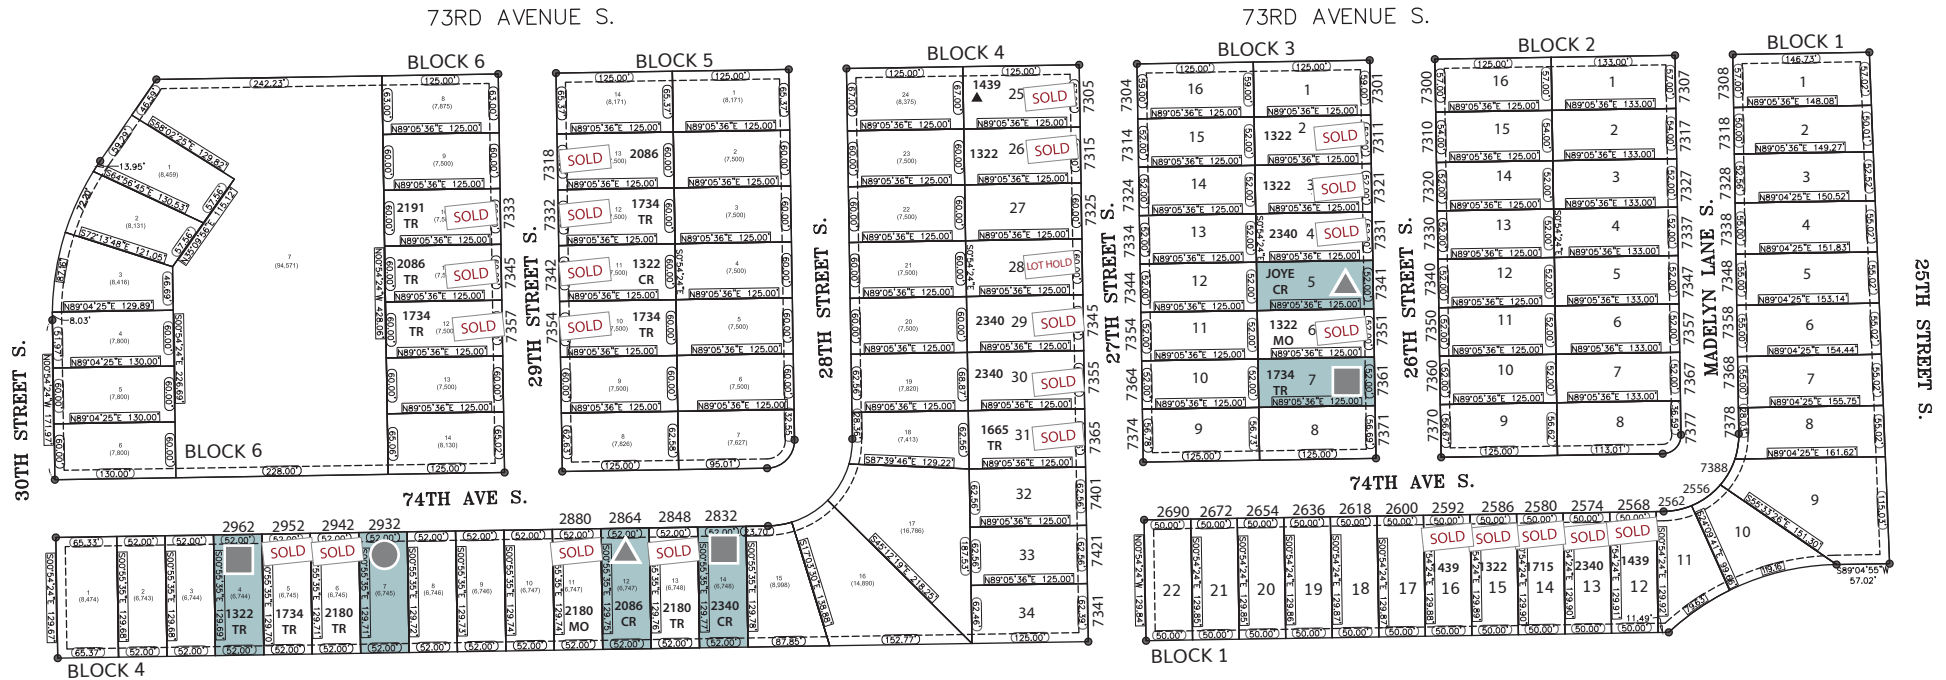

THOMSEN HOMES

Madelyn's Meadows 4th

- Available Lot
- △ Coming Soon
- Home for Sale
- * Model Home

Note: Engineered foundation required

www.ThomsenHomesLLC.com | 701.501.8598

Revised: 5/19/26
*Pricing subject to change