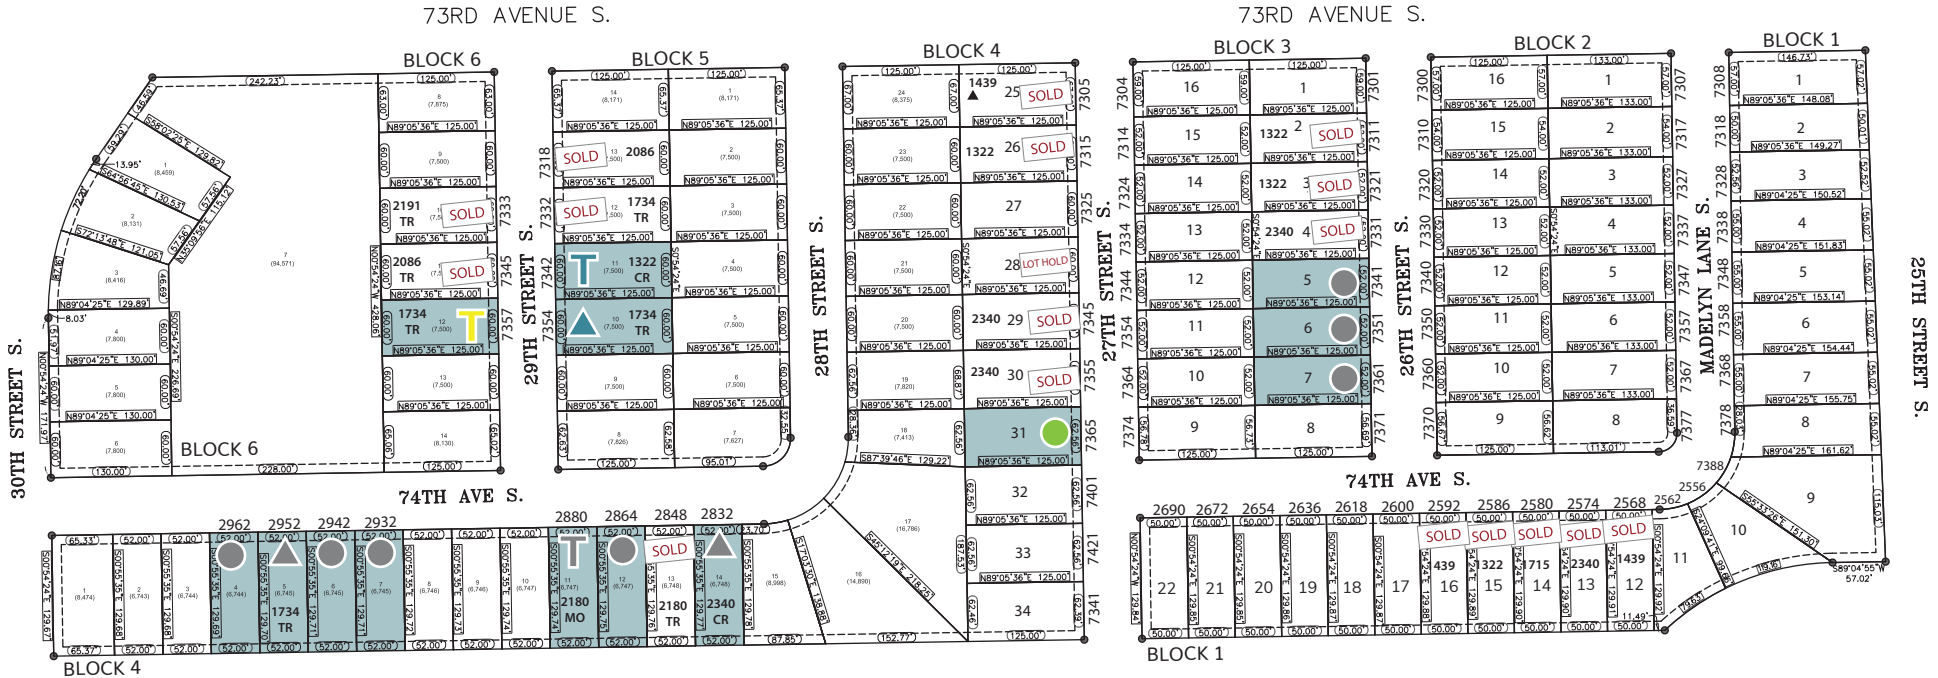

THOMSEN HOMES

Madelyn's Meadows 4th

○ Available Lot
 △ Coming Soon
 □ Home for Sale
 ★ Model Home

Note: Engineered foundation required

www.ThomsenHomesLLC.com 701.478.3000

Revised: 4/3/25
*Pricing subject to change