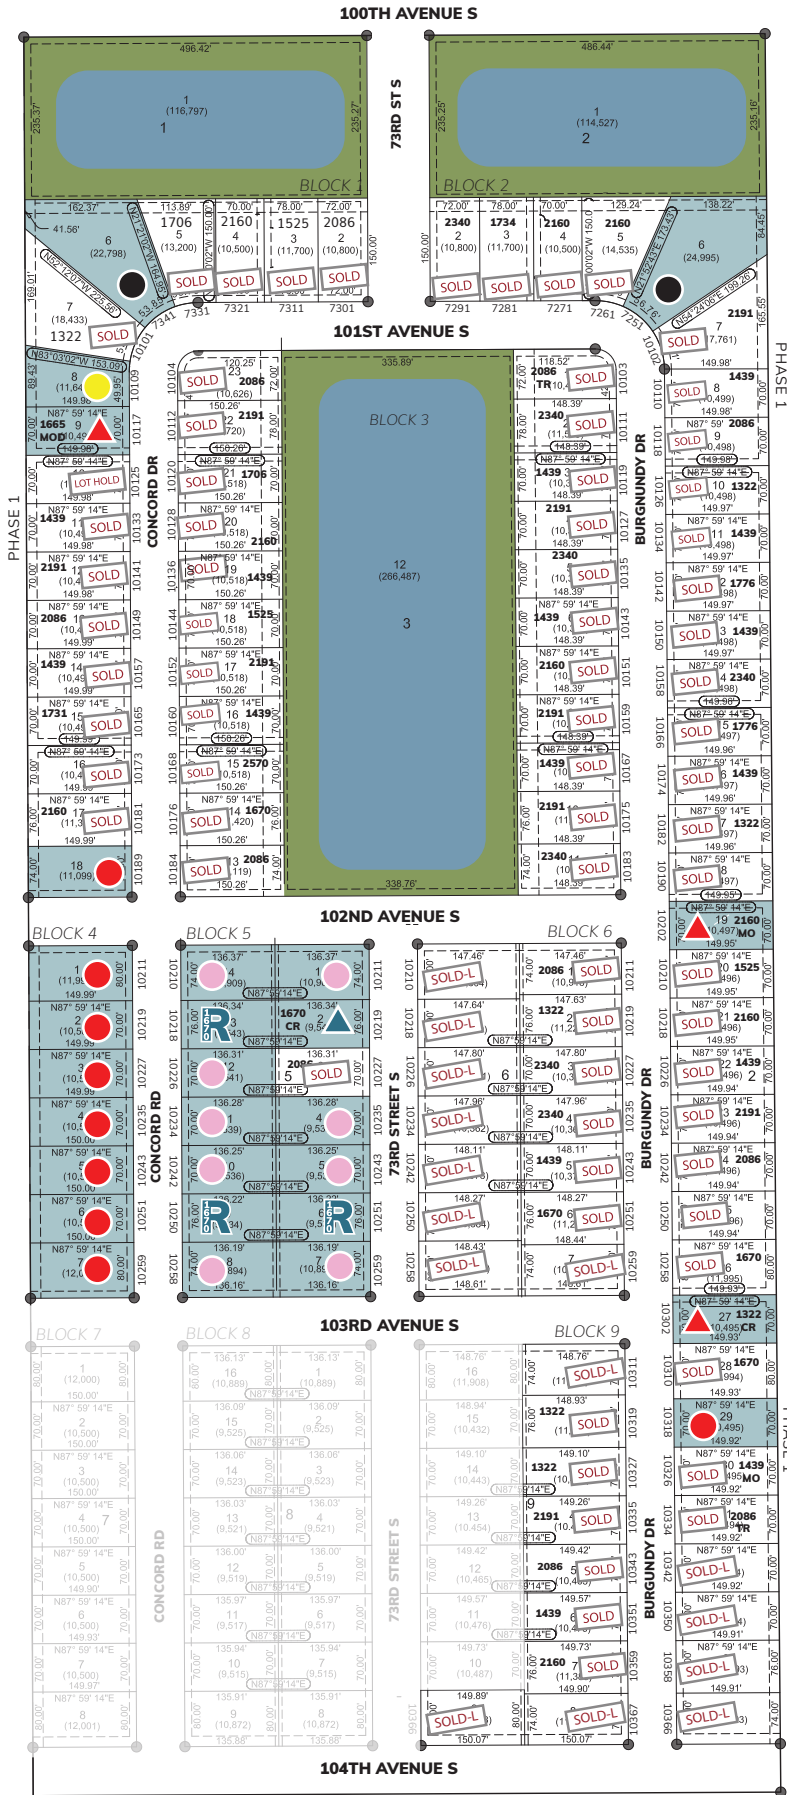

THOMSEN HOMES

# Maple Lake Estates

\*Engineered foundation required

- Available Lot
- Coming Soon
- Home for Sale
- Model Home
- Not For Thomsen Sale