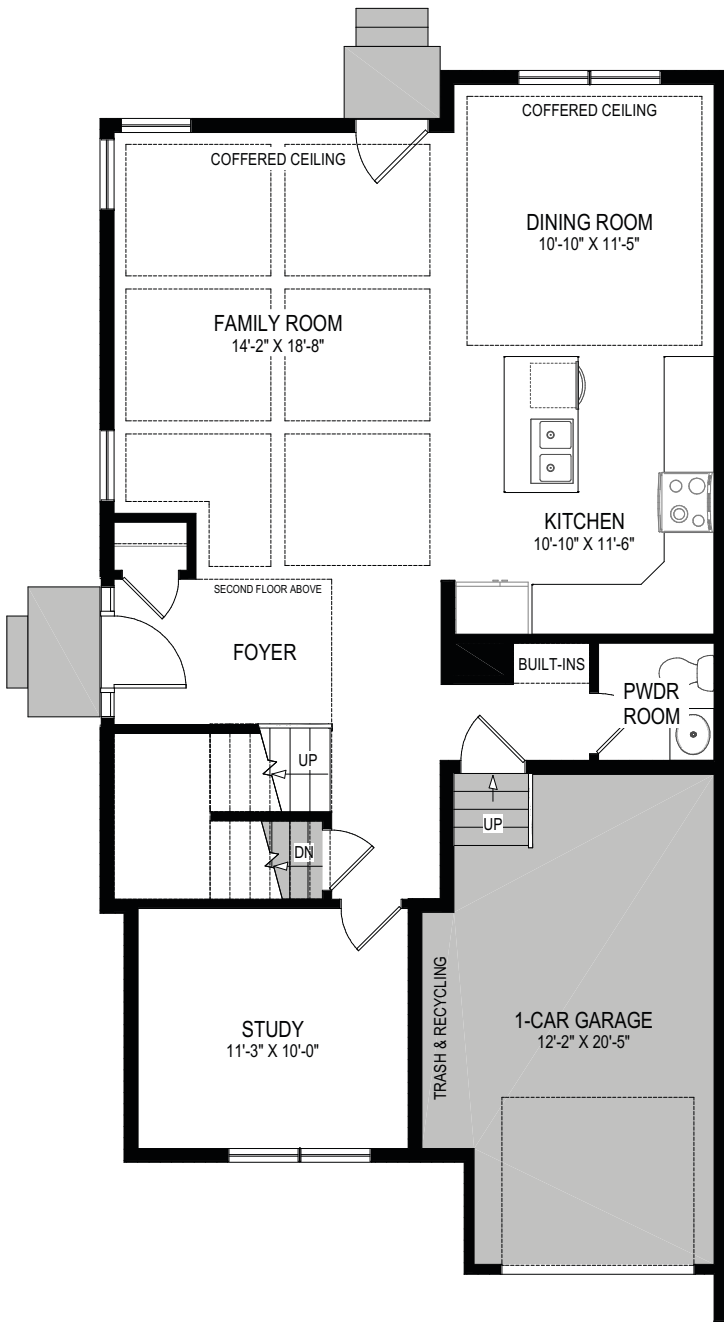

CARRIAGE PLACE

ANDOR

2,015 SqFt
(Living)

943 SqFt
(Unfinished
Basement)

3 Bed

2.5 Bath

1-Car Garage
w/ Storage

ANDOR

FIRST FLOOR

SECOND FLOOR