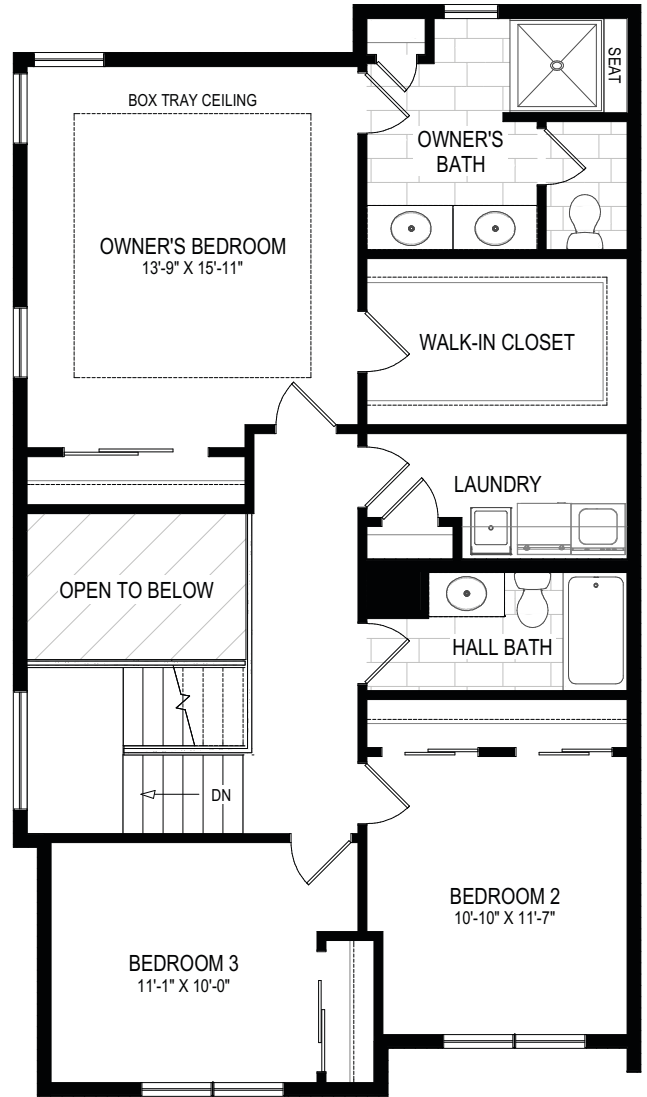

CARRIAGE PLACE

ANDOR

2,015 SqFt
(Living)

943 SqFt
(Unfinished
Basement)

3 Bed

2.5 Bath

1-Car Garage
w/ Storage

ANDOR

FIRST FLOOR

SECOND FLOOR