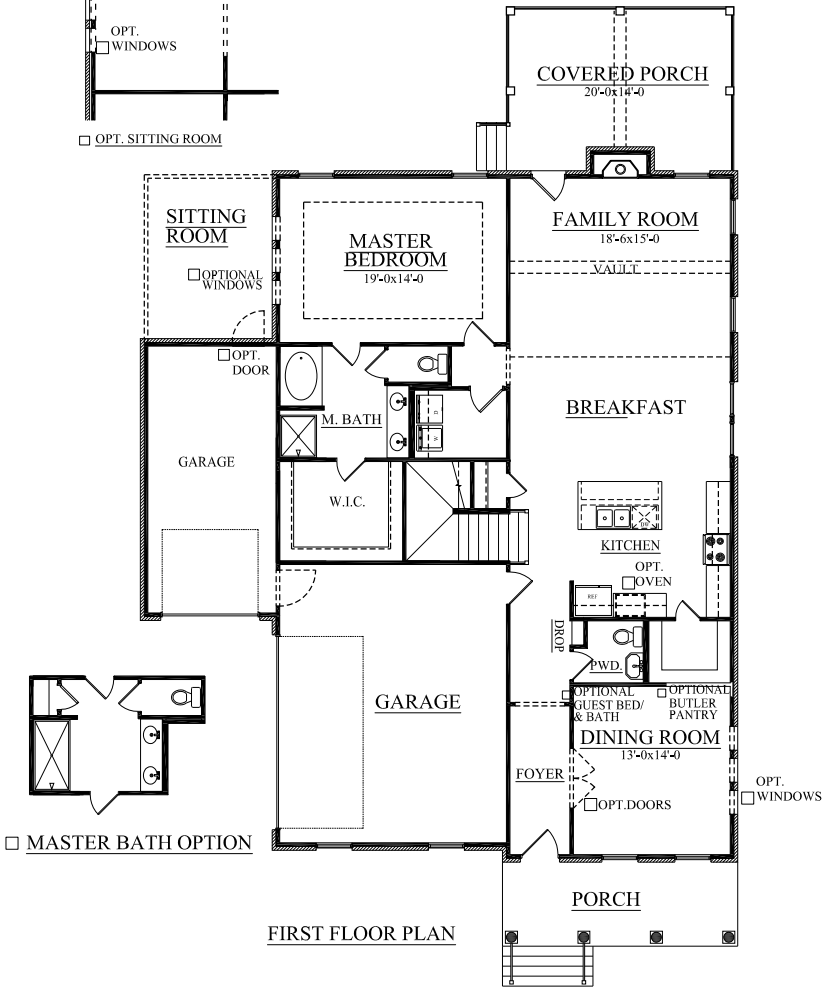

Bridgemore Village
PALMETTO SERIES

LINCOLN

3099 SQ. FT.
5-6 BEDROOMS, 3.5 BATHS

C

A

B

OPTIONAL LAUNDRY

ELEVATION "B" & "C" PORCH OPTION

OPT. SUNROOM

OPT. SCREEN PORCH

OPT. SITTING ROOM

BUTLER PANTRY OPT.

MASTER BATH OPTION

GUEST SUITE OPTION

LINCOLN-BRIDGEMORE 3099 SQ. FT.