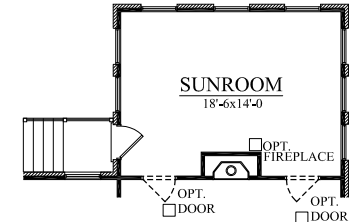

Bridgemore Village
PALMETTO SERIES

LINCOLN

3099 SQ. FT.
5-6 BEDROOMS, 3.5 BATHS

C

A

B

OPTIONAL LAUNDRY

ELEVATION "B" & "C" PORCH OPTION

OPT. SUNROOM

OPT. SCREEN PORCH

OPT. SITTING ROOM

BUTLER PANTRY OPT.

MASTER BATH OPTION

GUEST SUITE OPTION

LINCOLN-BRIDGEMORE 3099 SQ. FT.