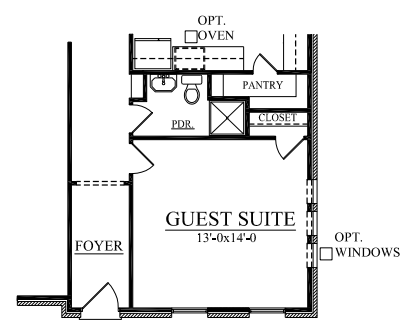

Bridgemore Village
PALMETTO SERIES

LINCOLN

3099 SQ. FT.
5-6 BEDROOMS, 3.5 BATHS

C

A

B

OPTIONAL LAUNDRY

ELEVATION "B" & "C" PORCH OPTION

OPT. SUNROOM

OPT. SCREEN PORCH

OPT. SITTING ROOM

BUTLER PANTRY OPT.

MASTER BATH OPTION

GUEST SUITE OPTION

LINCOLN-BRIDGEMORE 3099 SQ. FT.