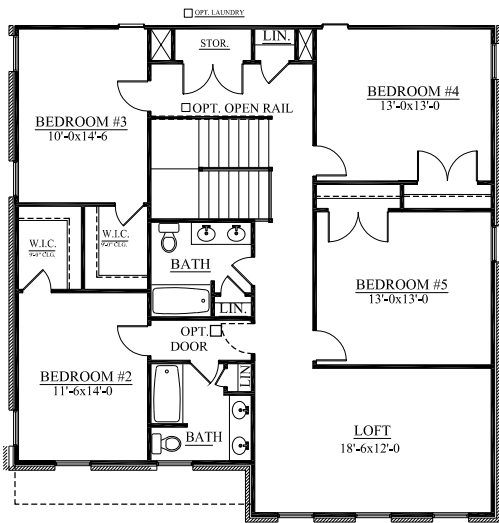

Bridgemore Village
PALMETTO SERIES

LINCOLN

3099 SQ. FT.
5-6 BEDROOMS, 3.5 BATHS

C

A

B

OPTIONAL LAUNDRY

ELEVATION "B" & "C" PORCH OPTION

OPT. SUNROOM

OPT. SCREEN PORCH

OPT. SITTING ROOM

BUTLER PANTRY OPT.

MASTER BATH OPTION

GUEST SUITE OPTION

LINCOLN-BRIDGEMORE 3099 SQ. FT.