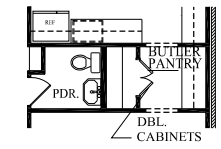

Bridgemore Village
PALMETTO SERIES

LINCOLN

3099 SQ. FT.
5-6 BEDROOMS, 3.5 BATHS

C

A

B

OPTIONAL LAUNDRY

ELEVATION "B" & "C" PORCH OPTION

OPT. SUNROOM

OPT. SCREEN PORCH

OPT. SITTING ROOM

BUTLER PANTRY OPT.

MASTER BATH OPTION

GUEST SUITE OPTION

LINCOLN-BRIDGEMORE 3099 SQ. FT.