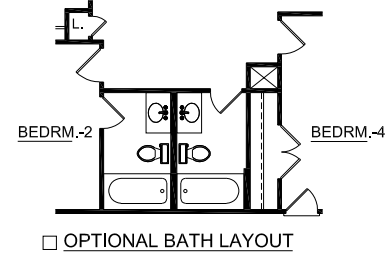

Bridgemore Village
PALMETTO SERIES

CASSIDY

2666 SQ. FT.
4-5 BEDROOMS, 2.5-4.5 BATHS

B

A

SECOND FLOOR PLAN

FIRST FLOOR PLAN

FIRST FLOOR PLAN- ELEVATION "B"

CASSIDY-BRIDGEMORE 2666 SQ. FT.