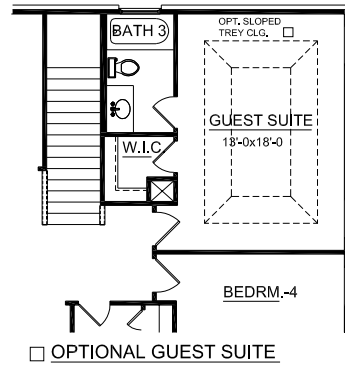

Bridgemore Village
PALMETTO SERIES

CASSIDY

2666 SQ. FT.
4-5 BEDROOMS, 2.5-4.5 BATHS

B

A

SECOND FLOOR PLAN

FIRST FLOOR PLAN

FIRST FLOOR PLAN- ELEVATION "B"

CASSIDY-BRIDGEMORE 2666 SQ. FT.