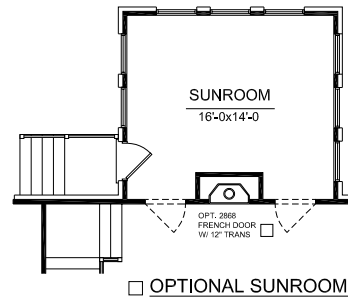

Bridgemore Village
PALMETTO SERIES

CASSIDY

2666 SQ. FT.
4-5 BEDROOMS, 2.5-4.5 BATHS

B

A

SECOND FLOOR PLAN

FIRST FLOOR PLAN

FIRST FLOOR PLAN- ELEVATION "B"

CASSIDY-BRIDGEMORE 2666 SQ. FT.