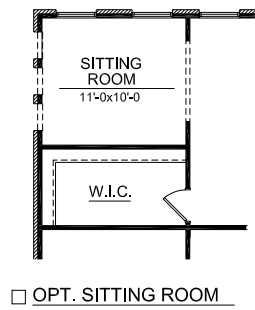

Bridgemore Village
PALMETTO SERIES

CASSIDY

2666 SQ. FT.
4-5 BEDROOMS, 2.5-4.5 BATHS

B

A

SECOND FLOOR PLAN

FIRST FLOOR PLAN

FIRST FLOOR PLAN- ELEVATION "B"

CASSIDY-BRIDGEMORE 2666 SQ. FT.