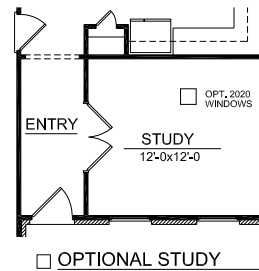

Bridgemore Village
PALMETTO SERIES

CASSIDY

2666 SQ. FT.
4-5 BEDROOMS, 2.5-4.5 BATHS

B

A

SECOND FLOOR PLAN

FIRST FLOOR PLAN

FIRST FLOOR PLAN- ELEVATION "B"

CASSIDY-BRIDGEMORE 2666 SQ. FT.