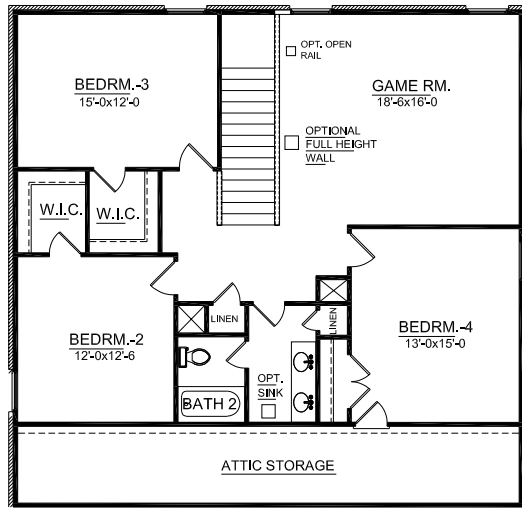

Bridgemore Village
PALMETTO SERIES

CASSIDY

2666 SQ. FT.
4-5 BEDROOMS, 2.5-4.5 BATHS

B

A

SECOND FLOOR PLAN

FIRST FLOOR PLAN

FIRST FLOOR PLAN- ELEVATION "B"

CASSIDY-BRIDGEMORE 2666 SQ. FT.