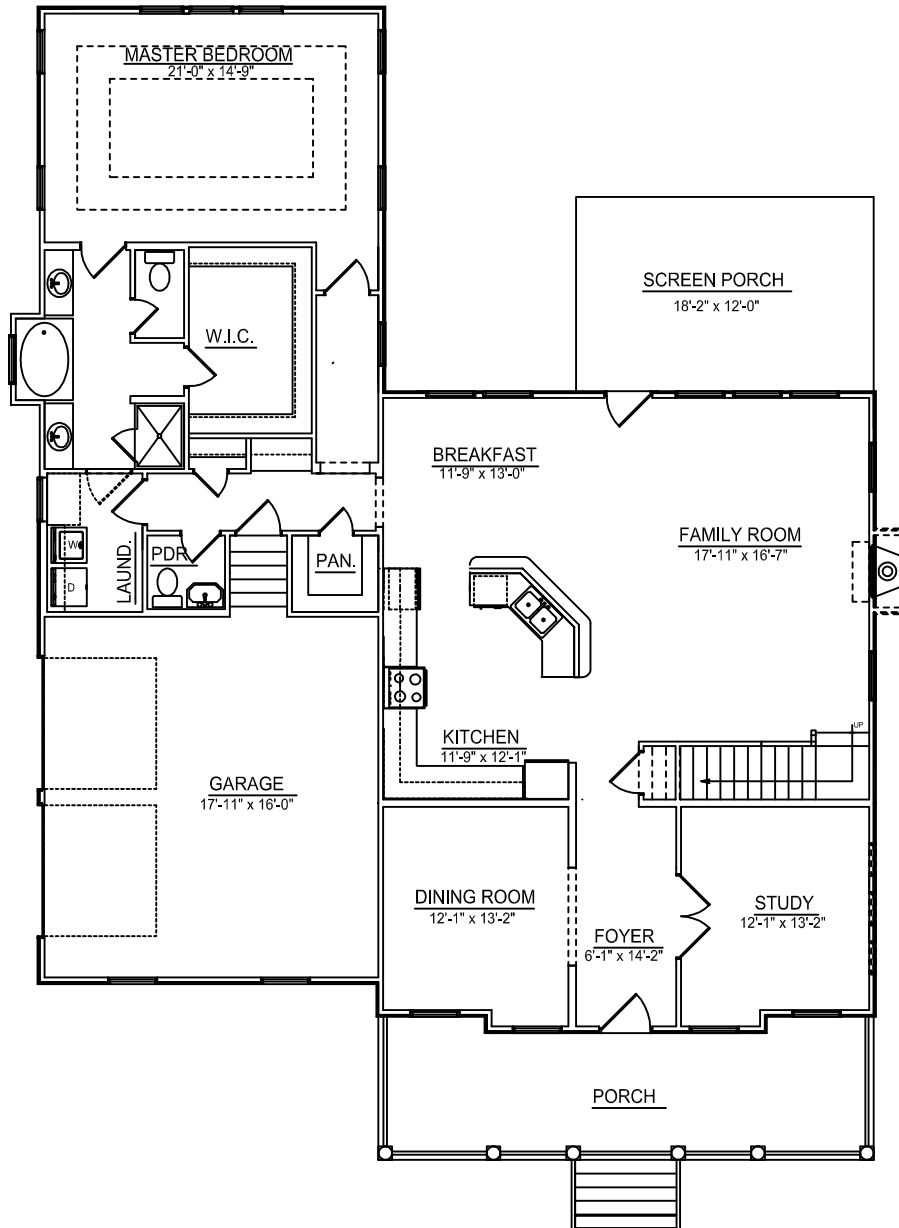

SECOND FLOOR PLAN

FIRST FLOOR PLAN

"DRAKE II" 3,243 SF