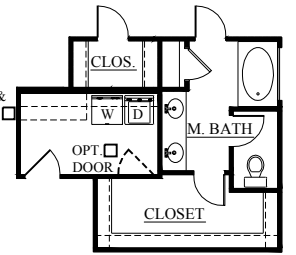

### FENWICK II

1855 SQ. FT.  
3 BEDROOMS, 2 BATHS

**A**

**B** SHOWN WITH OPTIONAL  
METAL ROOF

RAILINGS PER CODE ON ALL ELEVATIONS

SHOWN WITH OPTIONAL  
DORMER & METAL ROOF

FIRST LEVEL PLAN-ELEV. "C"

KITCHEN OPTION

DINING ROOM OPTION

STUDY OPTION

FIRST LEVEL PLAN

DELUXE M. BATH OPT. 1

OPT. LAUNDRY W/ STANDARD BATH LAYOUT

DELUXE M. BATH OPT. 2

OPT. LAUNDRY W/ DELUXE M. BATH OPT. 2

SIDE ENTRY GARAGE OPTION