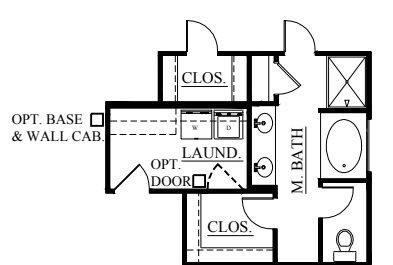

### FENWICK II

1855 SQ. FT.  
3 BEDROOMS, 2 BATHS

**A**

**B** SHOWN WITH OPTIONAL  
METAL ROOF

RAILINGS PER CODE ON ALL ELEVATIONS

SHOWN WITH OPTIONAL  
DORMER & METAL ROOF

FIRST LEVEL PLAN-ELEV. "C"

KITCHEN OPTION

DINING ROOM OPTION

STUDY OPTION

FIRST LEVEL PLAN

DELUXE M. BATH OPT. 1

OPT. LAUNDRY W/ STANDARD BATH LAYOUT

DELUXE M. BATH OPT. 2

OPT. LAUNDRY W/ DELUXE M. BATH OPT. 2

SIDE ENTRY GARAGE OPTION