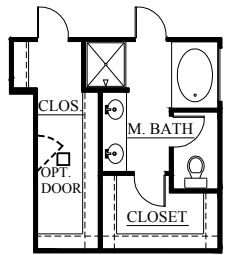

### FENWICK II

1855 SQ. FT.  
3 BEDROOMS, 2 BATHS

**A**

**B** SHOWN WITH OPTIONAL  
METAL ROOF

RAILINGS PER CODE ON ALL ELEVATIONS

SHOWN WITH OPTIONAL  
DORMER & METAL ROOF

FIRST LEVEL PLAN-ELEV. "C"

KITCHEN OPTION

DINING ROOM OPTION

STUDY OPTION

FIRST LEVEL PLAN

DELUXE M. BATH OPT. 1

OPT. LAUNDRY W/ STANDARD BATH LAYOUT

DELUXE M. BATH OPT. 2

OPT. LAUNDRY W/ DELUXE M. BATH OPT. 2

SIDE ENTRY GARAGE OPTION