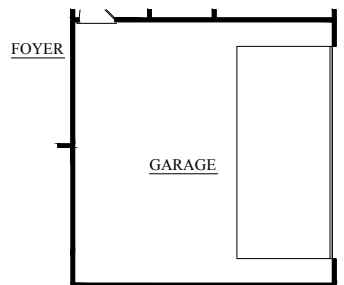

### FENWICK II

1855 SQ. FT.  
3 BEDROOMS, 2 BATHS

**A**

**B** SHOWN WITH OPTIONAL  
METAL ROOF

RAILINGS PER CODE ON ALL ELEVATIONS

SHOWN WITH OPTIONAL  
DORMER & METAL ROOF

FIRST LEVEL PLAN-ELEV. "C"

KITCHEN OPTION

DINING ROOM OPTION

STUDY OPTION

FIRST LEVEL PLAN

DELUXE M. BATH OPT. 1

OPT. LAUNDRY W/ STANDARD BATH LAYOUT

DELUXE M. BATH OPT. 2

OPT. LAUNDRY W/ DELUXE M. BATH OPT. 2

SIDE ENTRY GARAGE OPTION

"FENWICK II"-NO BONUS 1855 Sq. Ft.

Rev. 5-29-18