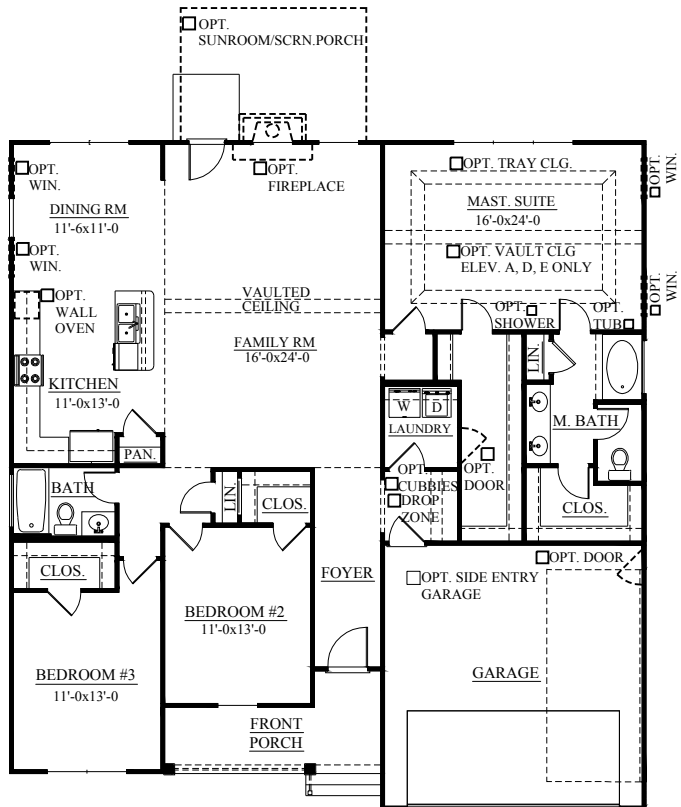

### FENWICK II

1855 SQ. FT.  
3 BEDROOMS, 2 BATHS

**A**

**B** SHOWN WITH OPTIONAL  
METAL ROOF

RAILINGS PER CODE ON ALL ELEVATIONS

SHOWN WITH OPTIONAL  
DORMER & METAL ROOF

FIRST LEVEL PLAN-ELEV. "C"

KITCHEN OPTION

DINING ROOM OPTION

STUDY OPTION

FIRST LEVEL PLAN

DELUXE M. BATH OPT. 1

OPT. LAUNDRY W/ STANDARD BATH LAYOUT

DELUXE M. BATH OPT. 2

OPT. LAUNDRY W/ DELUXE M. BATH OPT. 2

SIDE ENTRY GARAGE OPTION

"FENWICK II"-NO BONUS 1855 Sq. Ft.

Rev. 5-29-18