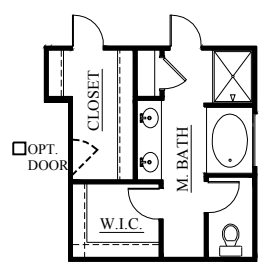

### FENWICK II

1855 SQ. FT.  
3 BEDROOMS, 2 BATHS

**A**

**B** SHOWN WITH OPTIONAL  
METAL ROOF

RAILINGS PER CODE ON ALL ELEVATIONS

SHOWN WITH OPTIONAL  
DORMER & METAL ROOF

FIRST LEVEL PLAN-ELEV. "C"

KITCHEN OPTION

DINING ROOM OPTION

STUDY OPTION

FIRST LEVEL PLAN

DELUXE M. BATH OPT. 1

OPT. LAUNDRY W/ STANDARD BATH LAYOUT

DELUXE M. BATH OPT. 2

OPT. LAUNDRY W/ DELUXE M. BATH OPT. 2

SIDE ENTRY GARAGE OPTION