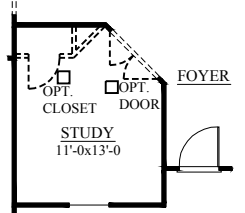

### FENWICK II

1855 SQ. FT.  
3 BEDROOMS, 2 BATHS

**A**

**B** SHOWN WITH OPTIONAL  
METAL ROOF

RAILINGS PER CODE ON ALL ELEVATIONS

SHOWN WITH OPTIONAL  
DORMER & METAL ROOF

FIRST LEVEL PLAN-ELEV. "C"

KITCHEN OPTION

DINING ROOM OPTION

STUDY OPTION

FIRST LEVEL PLAN

DELUXE M. BATH OPT. 1

OPT. LAUNDRY W/ STANDARD BATH LAYOUT

DELUXE M. BATH OPT. 2

OPT. LAUNDRY W/ DELUXE M. BATH OPT. 2

SIDE ENTRY GARAGE OPTION