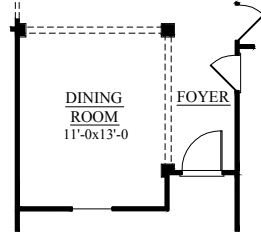

### FENWICK II

1855 SQ. FT.  
3 BEDROOMS, 2 BATHS

**A**

**B** SHOWN WITH OPTIONAL  
METAL ROOF

RAILINGS PER CODE ON ALL ELEVATIONS

SHOWN WITH OPTIONAL  
DORMER & METAL ROOF

FIRST LEVEL PLAN-ELEV. "C"

KITCHEN OPTION

DINING ROOM OPTION

STUDY OPTION

FIRST LEVEL PLAN

DELUXE M. BATH OPT. 1

OPT. LAUNDRY W/ STANDARD BATH LAYOUT

DELUXE M. BATH OPT. 2

OPT. LAUNDRY W/ DELUXE M. BATH OPT. 2

SIDE ENTRY GARAGE OPTION