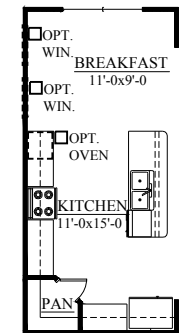

### FENWICK II

1855 SQ. FT.  
3 BEDROOMS, 2 BATHS

**A**

**B** SHOWN WITH OPTIONAL  
METAL ROOF

RAILINGS PER CODE ON ALL ELEVATIONS

SHOWN WITH OPTIONAL  
DORMER & METAL ROOF

FIRST LEVEL PLAN-ELEV. "C"

KITCHEN OPTION

DINING ROOM OPTION

STUDY OPTION

FIRST LEVEL PLAN

DELUXE M. BATH OPT. 1

OPT. LAUNDRY W/ STANDARD BATH LAYOUT

DELUXE M. BATH OPT. 2

OPT. LAUNDRY W/ DELUXE M. BATH OPT. 2

SIDE ENTRY GARAGE OPTION