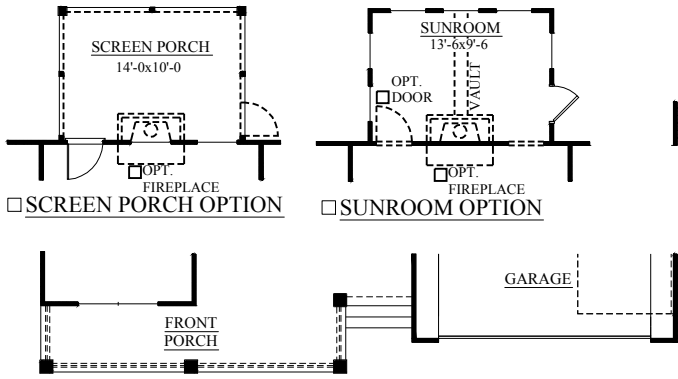

### FENWICK II

1855 SQ. FT.  
3 BEDROOMS, 2 BATHS

**A**

**B** SHOWN WITH OPTIONAL  
METAL ROOF

RAILINGS PER CODE ON ALL ELEVATIONS

SHOWN WITH OPTIONAL  
DORMER & METAL ROOF

FIRST LEVEL PLAN-ELEV. "C"

KITCHEN OPTION

DINING ROOM OPTION

STUDY OPTION

FIRST LEVEL PLAN

DELUXE M. BATH OPT. 1

OPT. LAUNDRY W/ STANDARD BATH LAYOUT

DELUXE M. BATH OPT. 2

OPT. LAUNDRY W/ DELUXE M. BATH OPT. 2

SIDE ENTRY GARAGE OPTION