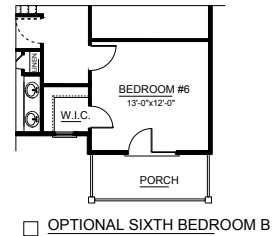

Covington at Park West

PALMETTO SERIES

LINCOLN

3040 SQ. FT.
5-6 BEDROOMS, 3.5-4 BATHS

B

C

D

"LINCOLN" 3040 Sq. Ft.