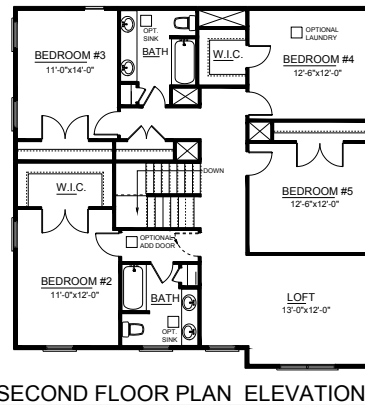

Covington at Park West

PALMETTO SERIES

LINCOLN

3040 SQ. FT.
5-6 BEDROOMS, 3.5-4 BATHS

B

C

D

"LINCOLN" 3040 Sq. Ft.