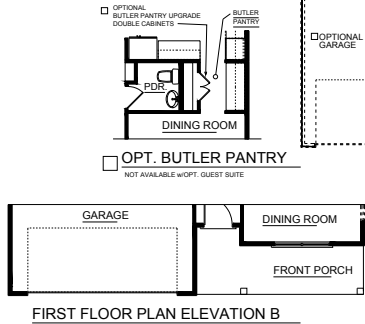

Covington at Park West

PALMETTO SERIES

LINCOLN

3040 SQ. FT.
5-6 BEDROOMS, 3.5-4 BATHS

B

C

D

"LINCOLN" 3040 Sq. Ft.