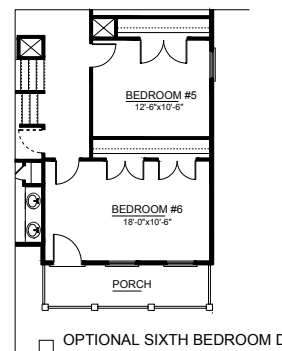

Covington at Park West

PALMETTO SERIES

LINCOLN

3040 SQ. FT.
5-6 BEDROOMS, 3.5-4 BATHS

B

C

D

"LINCOLN" 3040 Sq. Ft.