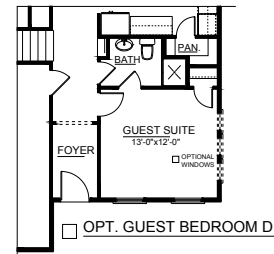

Covington at Park West

PALMETTO SERIES

LINCOLN

3040 SQ. FT.
5-6 BEDROOMS, 3.5-4 BATHS

B

C

D

"LINCOLN" 3040 Sq. Ft.