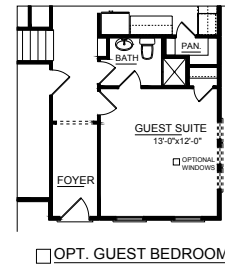

Covington at Park West

PALMETTO SERIES

LINCOLN

3040 SQ. FT.
5-6 BEDROOMS, 3.5-4 BATHS

B

C

D

"LINCOLN" 3040 Sq. Ft.