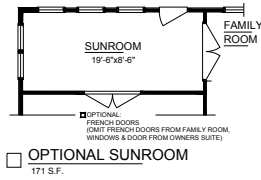

Covington at Park West

PALMETTO SERIES

LINCOLN

3040 SQ. FT.
5-6 BEDROOMS, 3.5-4 BATHS

B

C

D

"LINCOLN" 3040 Sq. Ft.