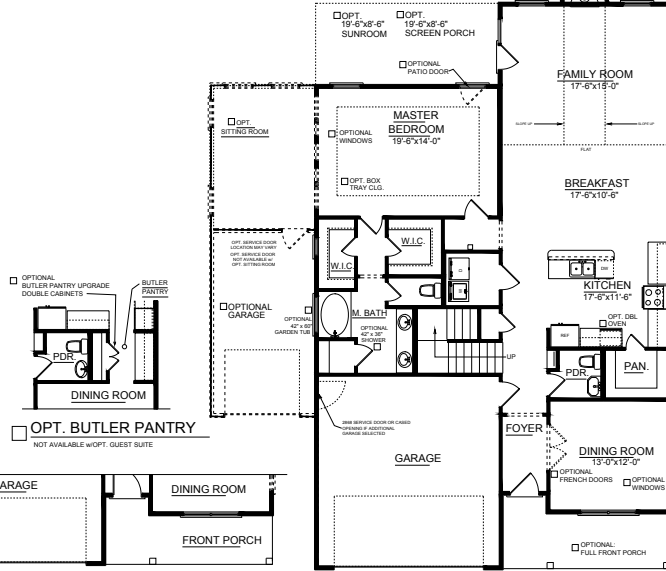

Covington at Park West

PALMETTO SERIES

LINCOLN

3040 SQ. FT.
5-6 BEDROOMS, 3.5-4 BATHS

B

C

D

"LINCOLN" 3040 Sq. Ft.