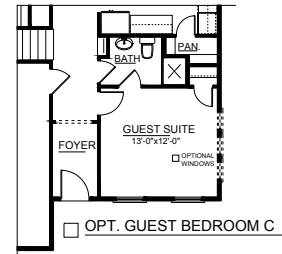

Covington at Park West

PALMETTO SERIES

LINCOLN

3040 SQ. FT.
5-6 BEDROOMS, 3.5-4 BATHS

B

C

D

"LINCOLN" 3040 Sq. Ft.