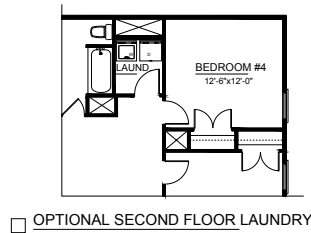

Covington at Park West

PALMETTO SERIES

LINCOLN

3040 SQ. FT.
5-6 BEDROOMS, 3.5-4 BATHS

B

C

D

"LINCOLN" 3040 Sq. Ft.