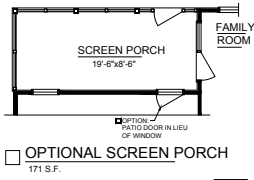

Covington at Park West

PALMETTO SERIES

LINCOLN

3040 SQ. FT.
5-6 BEDROOMS, 3.5-4 BATHS

B

C

D

"LINCOLN" 3040 Sq. Ft.