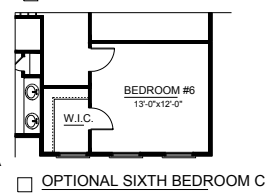

Covington at Park West

PALMETTO SERIES

LINCOLN

3040 SQ. FT.
5-6 BEDROOMS, 3.5-4 BATHS

B

C

D

"LINCOLN" 3040 Sq. Ft.