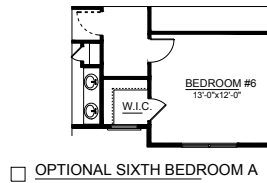

Covington at Park West

PALMETTO SERIES

LINCOLN

3040 SQ. FT.
5-6 BEDROOMS, 3.5-4 BATHS

B

C

D

"LINCOLN" 3040 Sq. Ft.