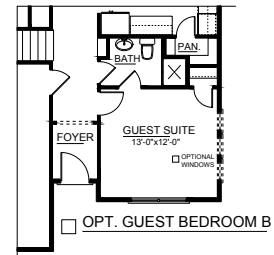

Covington at Park West

PALMETTO SERIES

LINCOLN

3040 SQ. FT.
5-6 BEDROOMS, 3.5-4 BATHS

B

C

D

"LINCOLN" 3040 Sq. Ft.