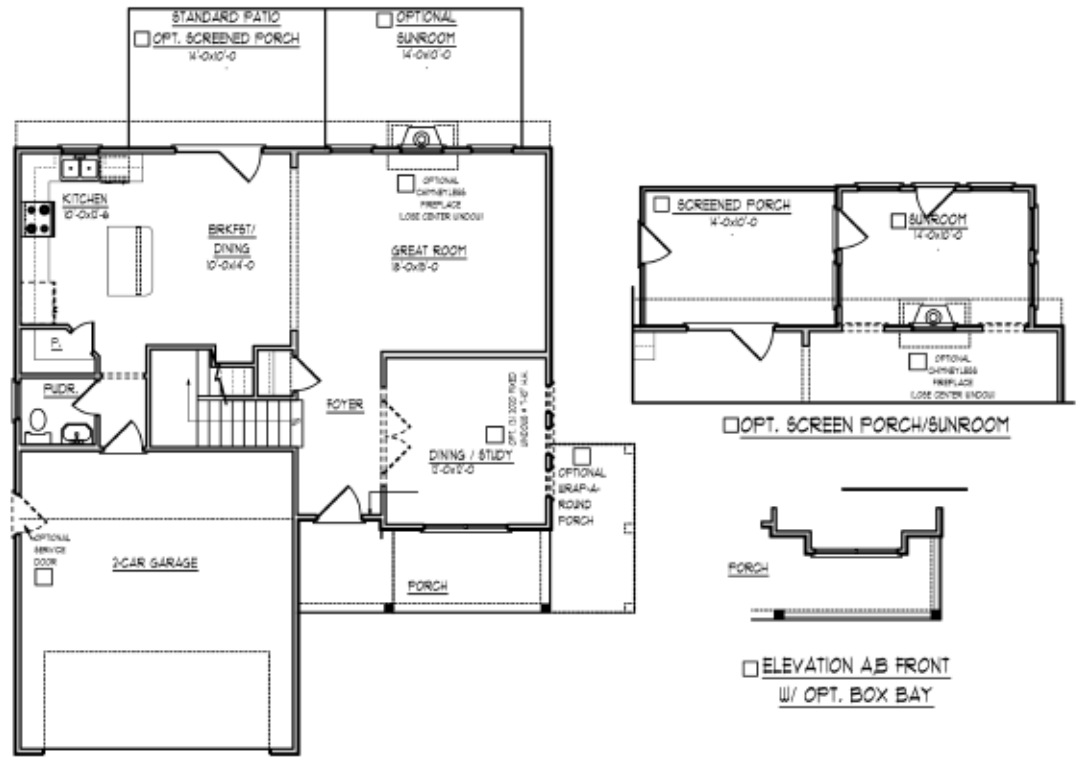

### ASHBURY

1927 SQ. FT. (2127 SQ. FT. WITH BONUS ROOM)  
3-4 BEDROOMS, 2.5 BATHS

**B**

**C**

SHOWN WITH  
WRAP AROUND PORCH

**A**

# FIRST FLOOR

# SECOND FLOOR

## OPT. BONUS ROOM

"ASHBURY" 1927 Sq. Ft.  
 w/BONUS + 200 w/BONUS & BATH +225

Rev. 3/24/16