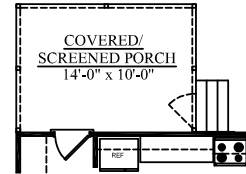

### COOPER

1854 SQ. FT.  
3-4 BEDROOMS, 2.5-3.5 BATHS

Optional metal roof **C**

**A** Optional wrap porch

**B** Optional metal roof and wrap porch

Railings per code. Optional door shown on all elevations.

SUNROOM OPTION

COVERED/ SCREEN PORCH OPTION

MAIN LEVEL PLAN- ELEVATION "A"

DELUXE BATH OPTION

UPPER LEVEL PLAN- ELEVATION "A"

UPSTAIRS BALCONY- ELEV. "C" ONLY

OPTIONAL 3rd FLOOR PLAN

OPTIONAL 3rd FLOOR GUEST SUITE

"COOPER" 1854 SF