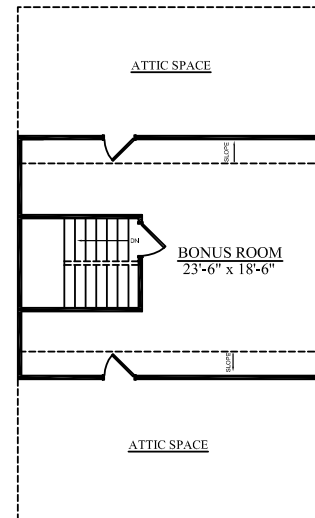

### COOPER

1854 SQ. FT.  
3-4 BEDROOMS, 2.5-3.5 BATHS

Optional metal roof **C**

**A** Optional wrap porch

**B** Optional metal roof and wrap porch

Railings per code. Optional door shown on all elevations.

SUNROOM OPTION

COVERED/ SCREEN PORCH OPTION

MAIN LEVEL PLAN- ELEVATION "A"

DELUXE BATH OPTION

UPPER LEVEL PLAN- ELEVATION "A"

UPSTAIRS BALCONY- ELEV. "C" ONLY

OPTIONAL 3rd FLOOR PLAN

OPTIONAL 3rd FLOOR GUEST SUITE

"COOPER" 1854 SF