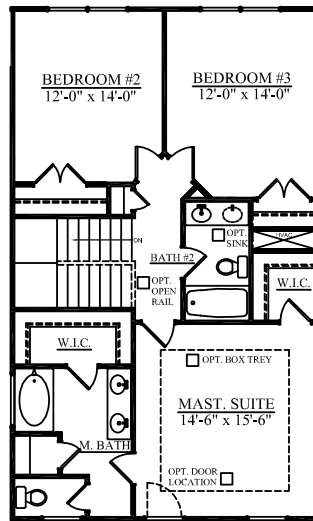

### COOPER

1854 SQ. FT.  
3-4 BEDROOMS, 2.5-3.5 BATHS

Optional metal roof **C**

**A** Optional wrap porch

**B** Optional metal roof and wrap porch

Railings per code. Optional door shown on all elevations.

SUNROOM OPTION

COVERED/ SCREEN PORCH OPTION

MAIN LEVEL PLAN- ELEVATION "A"

DELUXE BATH OPTION

UPPER LEVEL PLAN- ELEVATION "A"

UPSTAIRS BALCONY- ELEV. "C" ONLY

OPTIONAL 3rd FLOOR PLAN

OPTIONAL 3rd FLOOR GUEST SUITE

"COOPER" 1854 SF