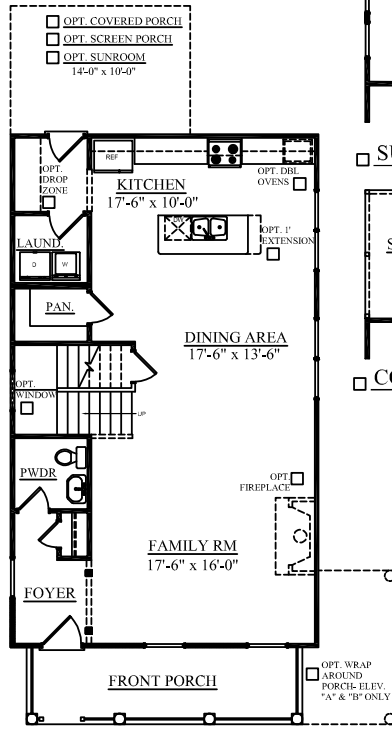

### COOPER

1854 SQ. FT.  
3-4 BEDROOMS, 2.5-3.5 BATHS

Optional metal roof **C**

**A** Optional wrap porch

**B** Optional metal roof and wrap porch

Railings per code. Optional door shown on all elevations.

SUNROOM OPTION

COVERED/ SCREEN PORCH OPTION

MAIN LEVEL PLAN- ELEVATION "A"

DELUXE BATH OPTION

UPPER LEVEL PLAN- ELEVATION "A"

UPSTAIRS BALCONY- ELEV. "C" ONLY

OPTIONAL 3rd FLOOR PLAN

OPTIONAL 3rd FLOOR GUEST SUITE

"COOPER" 1854 SF