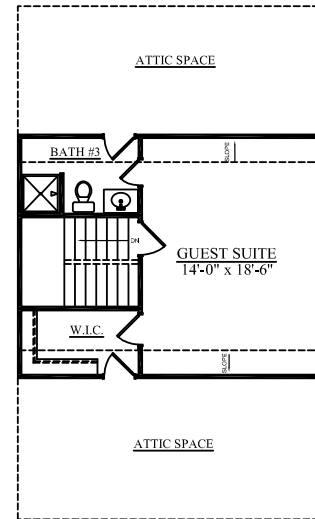

### COOPER

1854 SQ. FT.  
3-4 BEDROOMS, 2.5-3.5 BATHS

Optional metal roof **C**

**A** Optional wrap porch

**B** Optional metal roof and wrap porch

Railings per code. Optional door shown on all elevations.

SUNROOM OPTION

COVERED/ SCREEN PORCH OPTION

MAIN LEVEL PLAN- ELEVATION "A"

DELUXE BATH OPTION

UPPER LEVEL PLAN- ELEVATION "A"

UPSTAIRS BALCONY- ELEV. "C" ONLY

OPTIONAL 3rd FLOOR PLAN

OPTIONAL 3rd FLOOR GUEST SUITE

"COOPER" 1854 SF