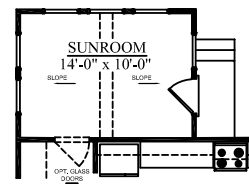

### COOPER

1854 SQ. FT.  
3-4 BEDROOMS, 2.5-3.5 BATHS

Optional metal roof **C**

**A** Optional wrap porch

**B** Optional metal roof and wrap porch

Railings per code. Optional door shown on all elevations.

SUNROOM OPTION

COVERED/ SCREEN PORCH OPTION

MAIN LEVEL PLAN- ELEVATION "A"

DELUXE BATH OPTION

UPPER LEVEL PLAN- ELEVATION "A"

UPSTAIRS BALCONY- ELEV. "C" ONLY

OPTIONAL 3rd FLOOR PLAN

OPTIONAL 3rd FLOOR GUEST SUITE

"COOPER" 1854 SF