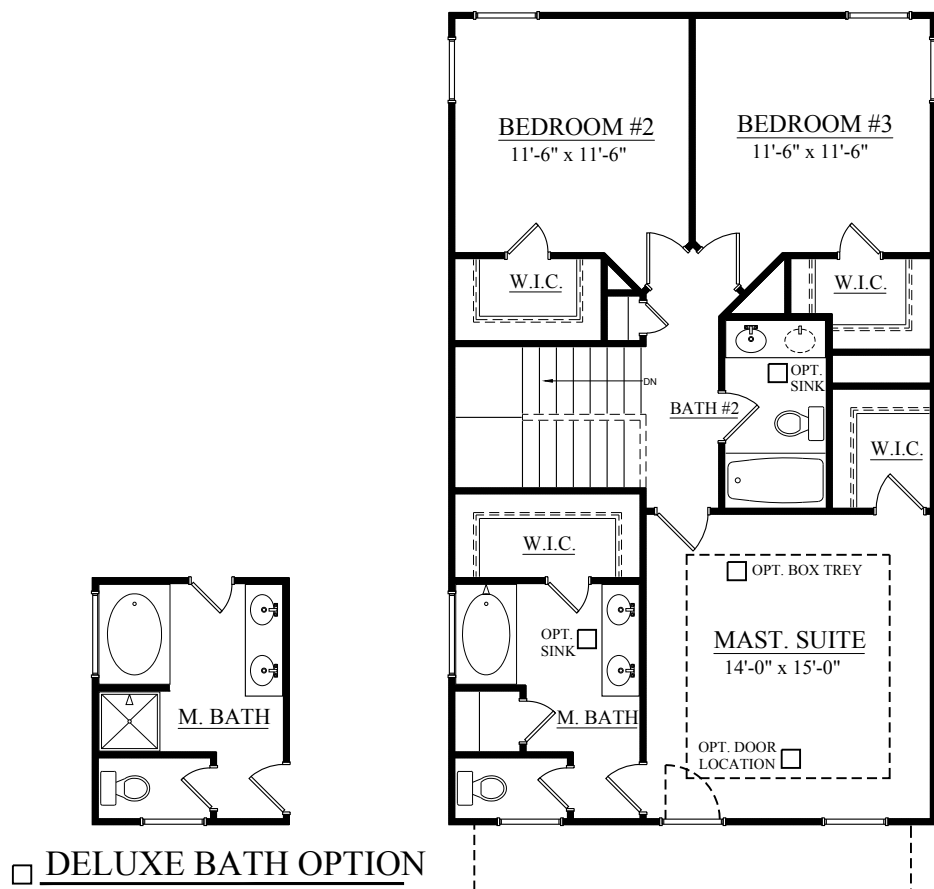

MAIN LEVEL PLAN- ELEVATION "A"

DELUXE BATH OPTION

UPPER LEVEL PLAN- ELEVATION "A"

"COOPER" 1854 SF