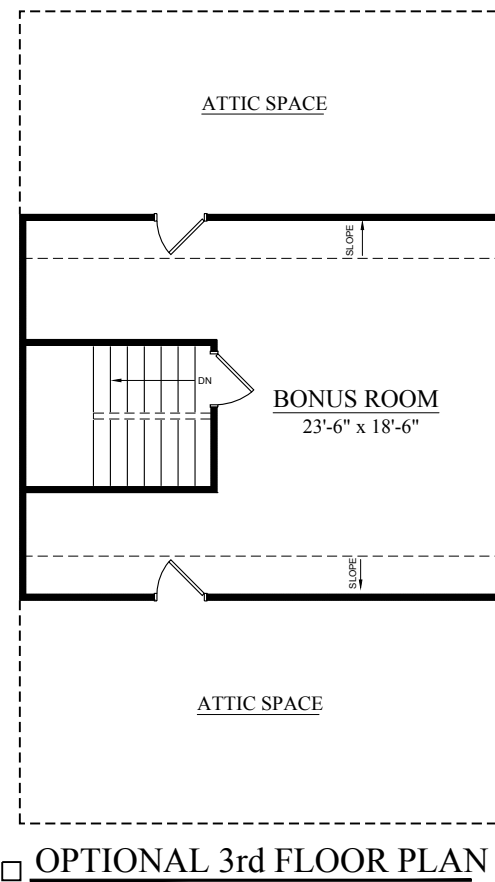

MAIN LEVEL PLAN- ELEVATION "A"

DELUXE BATH OPTION

UPPER LEVEL PLAN- ELEVATION "A"

"COOPER" 1854 SF