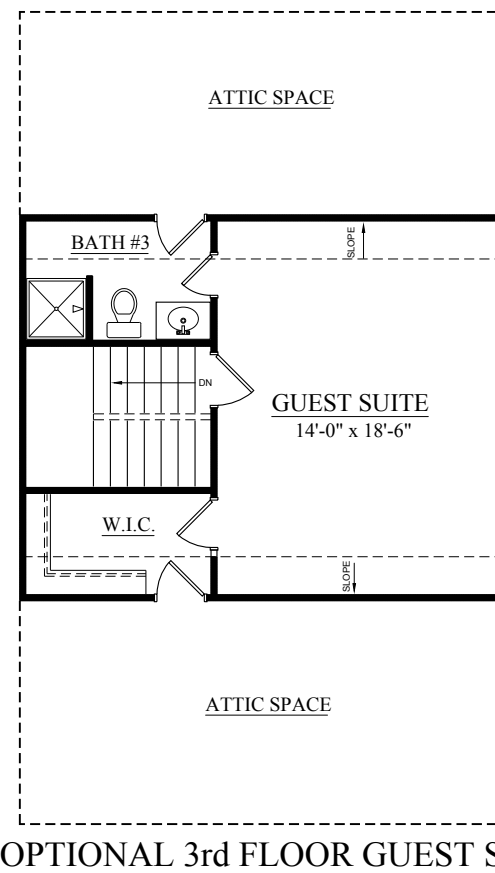

MAIN LEVEL PLAN- ELEVATION "A"

DELUXE BATH OPTION

UPPER LEVEL PLAN- ELEVATION "A"

"COOPER" 1854 SF