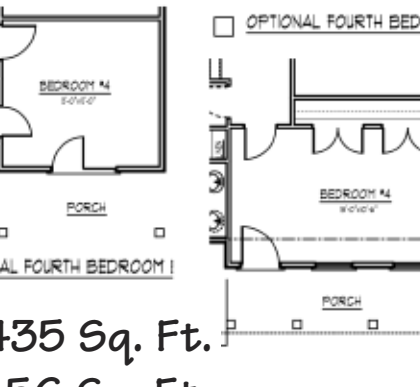

PALMETTO SERIES

LINCOLN II

2435-2456 SQ. FT.
3-4 BEDROOMS, 2.5-3 BATHS

A

B

C

D

FIRST FLOOR

ELEVATION A

ELEVATION B

ELEVATION C

ELEVATION D

SECOND FLOOR

ELEVATION A

ELEVATION B

ELEVATION C

ELEVATION D

“LINCOLN-reduced” Elev. A&B 2435 Sq. Ft.

“LINCOLN-reduced” Elev. C&D 2456 Sq. Ft.

OPTIONAL FOURTH BEDROOM

Rev. 7/10/17