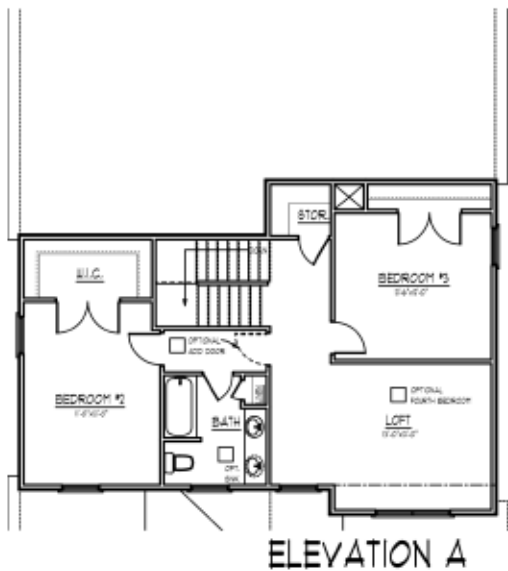

PALMETTO SERIES

LINCOLN II

2435-2456 SQ. FT.
3-4 BEDROOMS, 2.5-3 BATHS

A

B

C

D

FIRST FLOOR

ELEVATION A

ELEVATION B

ELEVATION C

ELEVATION D

SECOND FLOOR

ELEVATION A

ELEVATION B

ELEVATION C

ELEVATION D

“LINCOLN-reduced” Elev. A&B 2435 Sq. Ft.

“LINCOLN-reduced” Elev. C&D 2456 Sq. Ft.

OPTIONAL FOURTH BEDROOM

Rev. 7/10/17