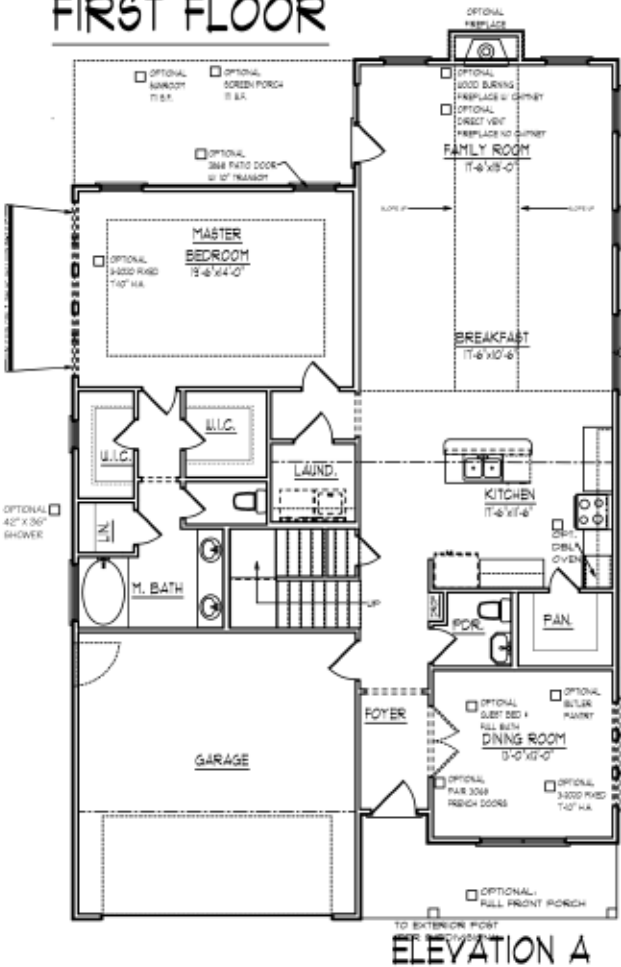

PALMETTO SERIES

LINCOLN II

2435-2456 SQ. FT.
3-4 BEDROOMS, 2.5-3 BATHS

A

B

C

D

FIRST FLOOR

ELEVATION A

ELEVATION B

ELEVATION C

ELEVATION D

SECOND FLOOR

ELEVATION A

ELEVATION B

ELEVATION C

ELEVATION D

“LINCOLN-reduced” Elev. A&B 2435 Sq. Ft.

“LINCOLN-reduced” Elev. C&D 2456 Sq. Ft.

OPTIONAL FOURTH BEDROOM

Rev. 7/10/17