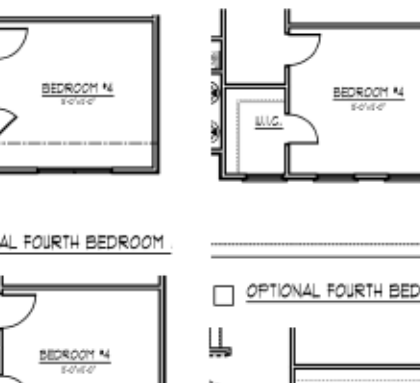

PALMETTO SERIES

LINCOLN II

2435-2456 SQ. FT.
3-4 BEDROOMS, 2.5-3 BATHS

A

B

C

D

FIRST FLOOR

ELEVATION A

ELEVATION B

ELEVATION C

ELEVATION D

SECOND FLOOR

ELEVATION A

ELEVATION B

ELEVATION C

ELEVATION D

“LINCOLN-reduced” Elev. A&B 2435 Sq. Ft.

“LINCOLN-reduced” Elev. C&D 2456 Sq. Ft.

OPTIONAL FOURTH BEDROOM

Rev. 7/10/17