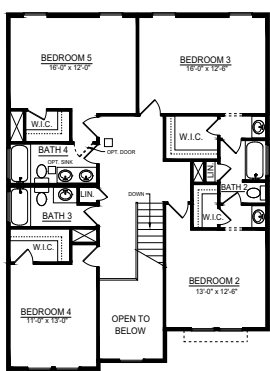

INDIGO SERIES

WENTWORTH

3227 SQ. FT.
4-5 BEDROOMS, 3.5-4.5 BATHS

A

C

D

B

FIRST FLOOR PLAN - ELEVATION AC

FIRST FLOOR PLAN - ELEVATION BD

ELEVATION AC - OPTIONAL SECOND FLOOR wGAMEROOM wDOORS

ELEVATION AC - SECOND FLOOR PLAN

ELEVATION AC - SECOND FLOOR PLAN 5th BEDROOM 4th BATH

ELEVATION BD - SECOND FLOOR PLAN