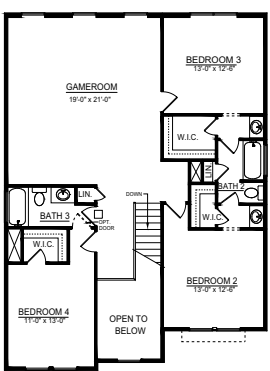

INDIGO SERIES

WENTWORTH

3227 SQ. FT.
4-5 BEDROOMS, 3.5-4.5 BATHS

A

C

D

B

FIRST FLOOR PLAN - ELEVATION AC

FIRST FLOOR PLAN - ELEVATION BD

ELEVATION AC - OPTIONAL SECOND FLOOR wGAMEROOM wDOORS

ELEVATION AC - SECOND FLOOR PLAN

ELEVATION AC - SECOND FLOOR PLAN 5th BEDROOM 4th BATH

ELEVATION BD - SECOND FLOOR PLAN