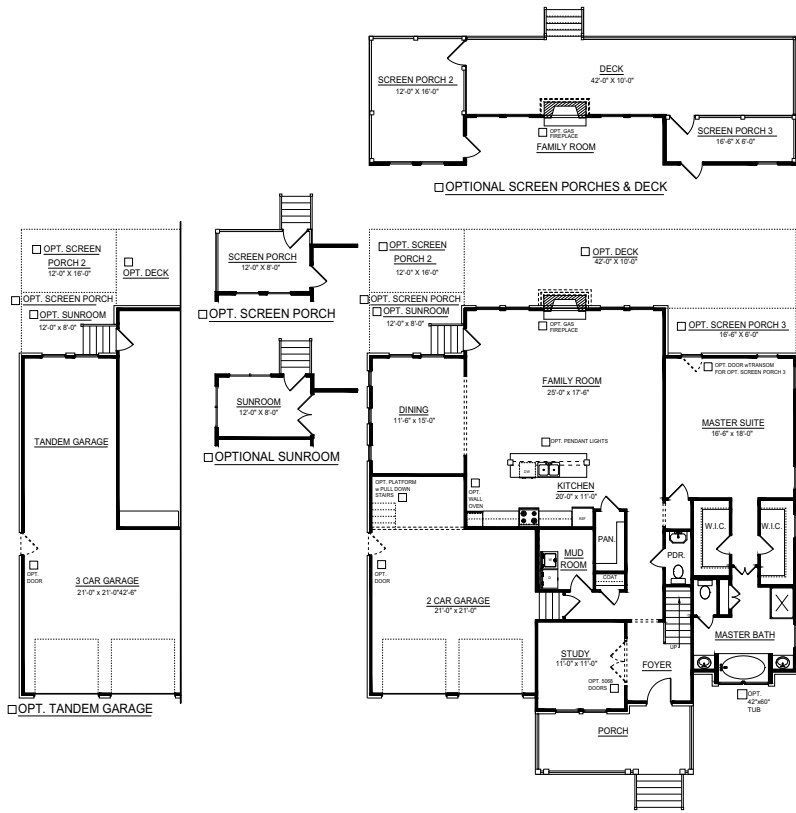

INDIGO SERIES

WENTWORTH

3227 SQ. FT.
4-5 BEDROOMS, 3.5-4.5 BATHS

A

C

D

B

FIRST FLOOR PLAN - ELEVATION AC

FIRST FLOOR PLAN - ELEVATION BD

ELEVATION AC - OPTIONAL SECOND FLOOR wGAMEROOM wDOORS

ELEVATION AC - SECOND FLOOR PLAN

ELEVATION AC - SECOND FLOOR PLAN 5th BEDROOM 4th BATH

ELEVATION BD - SECOND FLOOR PLAN