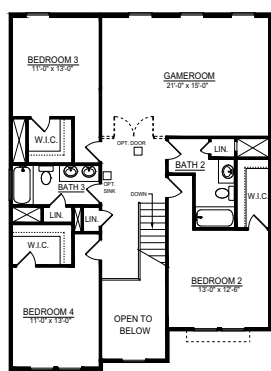

INDIGO SERIES

WENTWORTH

3227 SQ. FT.
4-5 BEDROOMS, 3.5-4.5 BATHS

A

C

D

B

FIRST FLOOR PLAN - ELEVATION AC

FIRST FLOOR PLAN - ELEVATION BD

ELEVATION AC - OPTIONAL SECOND FLOOR wGAMEROOM wDOORS

ELEVATION AC - SECOND FLOOR PLAN

ELEVATION AC - SECOND FLOOR PLAN 5th BEDROOM 4th BATH

ELEVATION BD - SECOND FLOOR PLAN