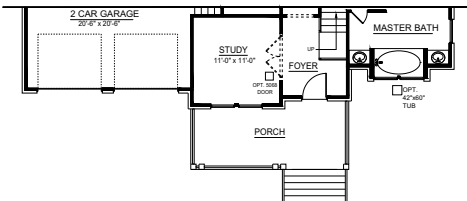

INDIGO SERIES

WENTWORTH

3227 SQ. FT.
4-5 BEDROOMS, 3.5-4.5 BATHS

A

C

D

B

FIRST FLOOR PLAN - ELEVATION AC

FIRST FLOOR PLAN - ELEVATION BD

ELEVATION AC - OPTIONAL SECOND FLOOR wGAMEROOM wDOORS

ELEVATION AC - SECOND FLOOR PLAN

ELEVATION AC - SECOND FLOOR PLAN 5th BEDROOM 4th BATH

ELEVATION BD - SECOND FLOOR PLAN