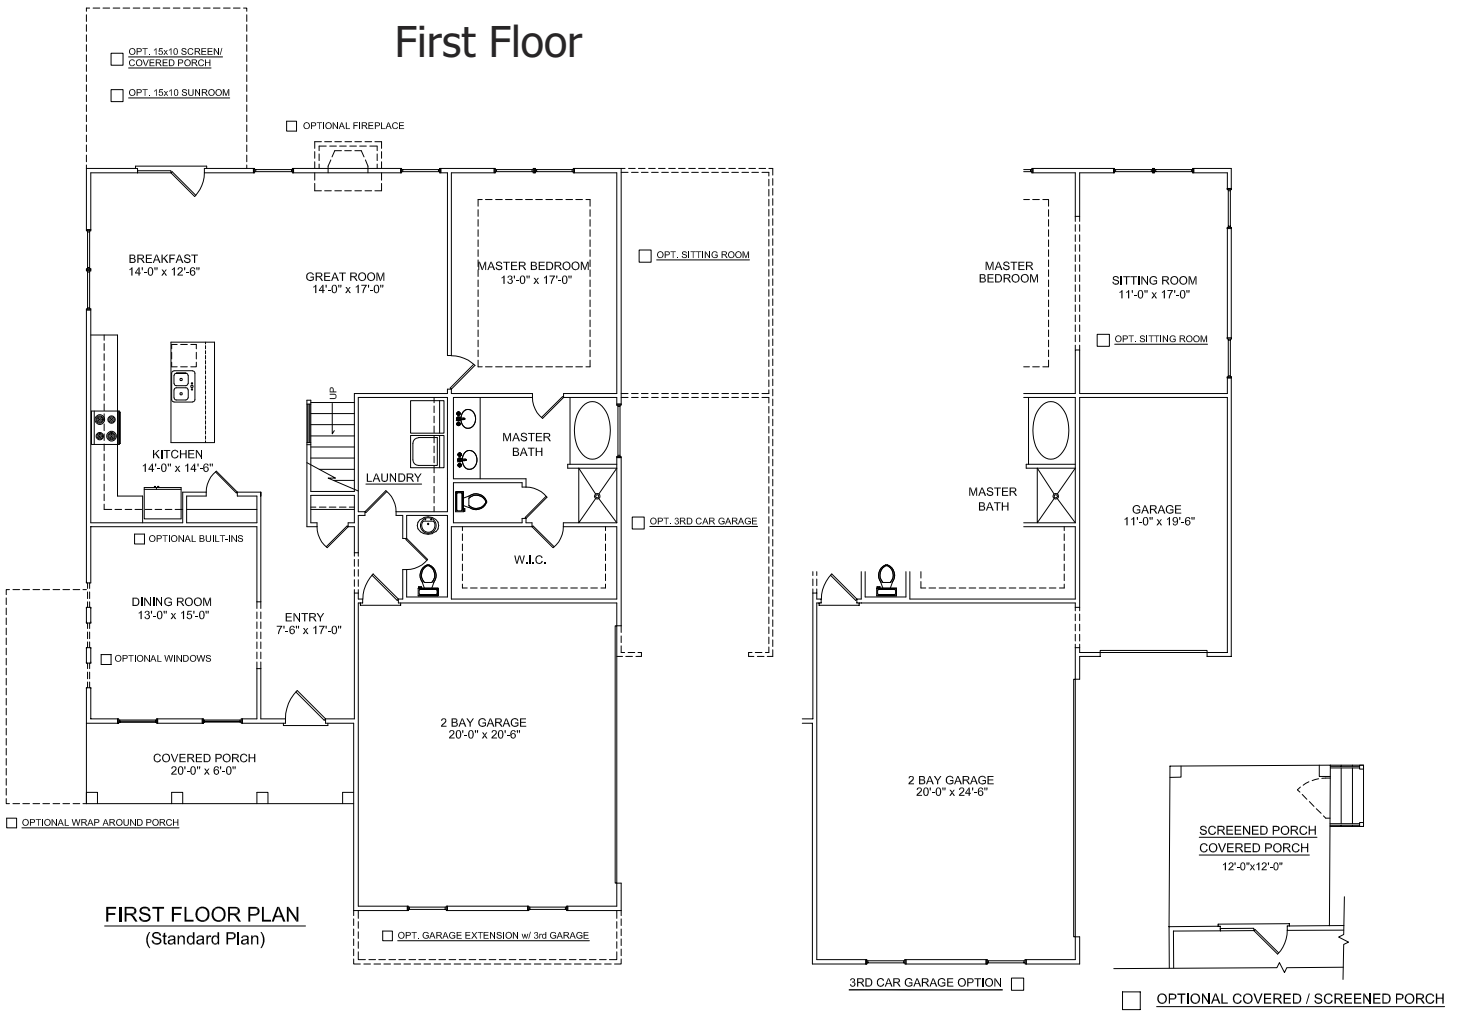

PALMETTO SERIES

SULLIVAN

2391 SQ. FT.
3-4 BEDROOMS, 2.5-3.5 BATHS

A

B

C

Optional Front Door shown on all elevations. Railings per code,

First Floor

Second Floor

"SULLIVAN" 2391 Sq. Ft.

Rev. 12-19-16