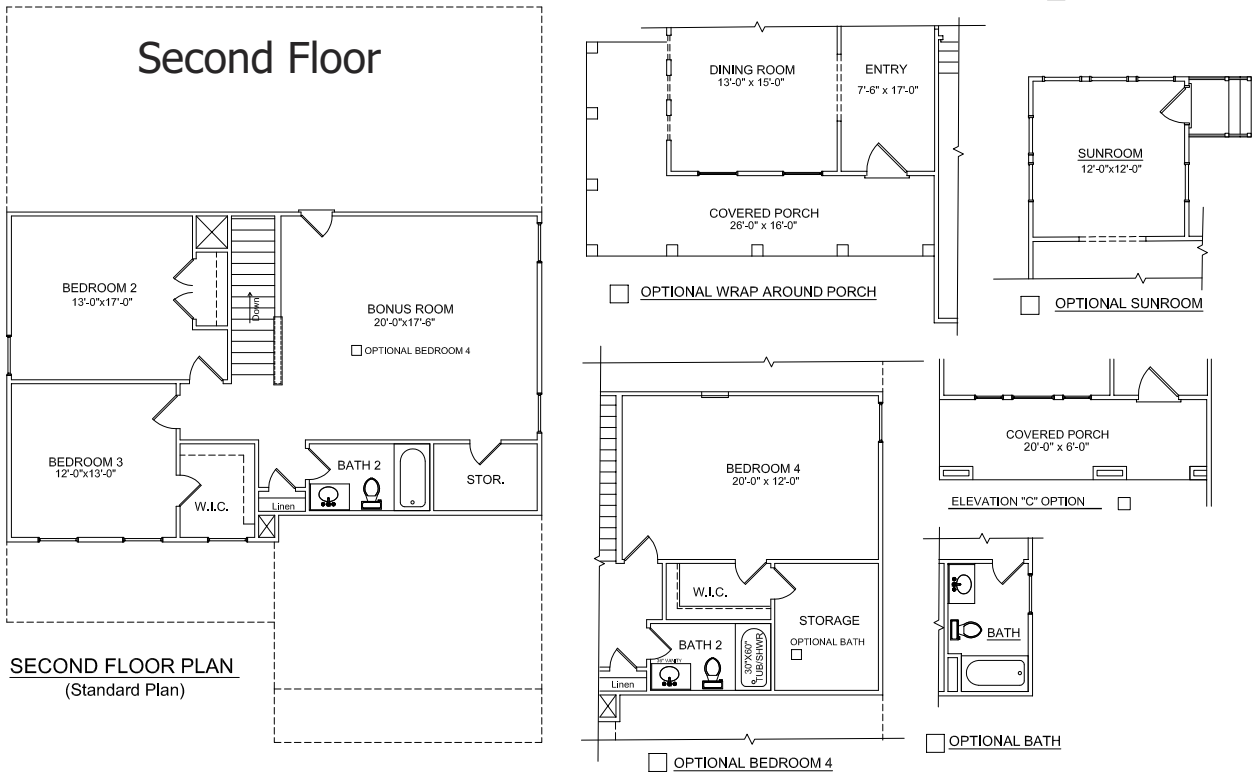

PALMETTO SERIES

SULLIVAN

2391 SQ. FT.
3-4 BEDROOMS, 2.5-3.5 BATHS

A

B

C

Optional Front Door shown on all elevations. Railings per code,

First Floor

Second Floor

"SULLIVAN" 2391 Sq. Ft.

Rev. 12-19-16