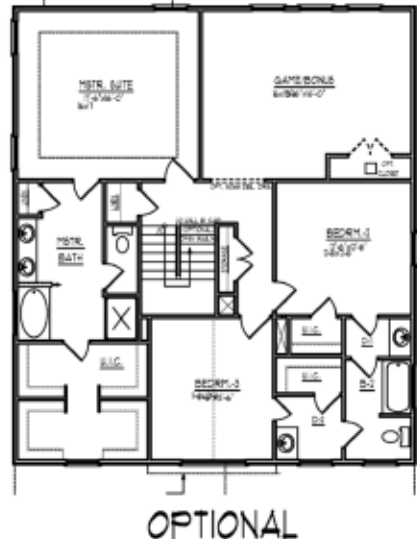

PALMETTO SERIES

KERRINGTON

2900 SQ. FT.
4 BEDROOMS, 2.5 BATHS W/BONUS ROOM

A

B

D

C

Optional Front Door shown on all elevations. Railings per code,

First Floor

Second Floor

"KERRINGTON" 2900 Sq. Ft.

Rev. 12-19-16

RIGHTS RESERVED TO MAKE CHANGES AT ANY TIME, DUE TO NEW CODE REGULATIONS OR DESIGN MANDATES, WITHOUT NOTICE OR PRIOR OBLIGATION. REFER TO SPECS FOR NEIGHBORHOOD SPECIFICS THAT MAY BE DIFFERENT THAT WHAT IS DEPICTED ON THIS SHEET.