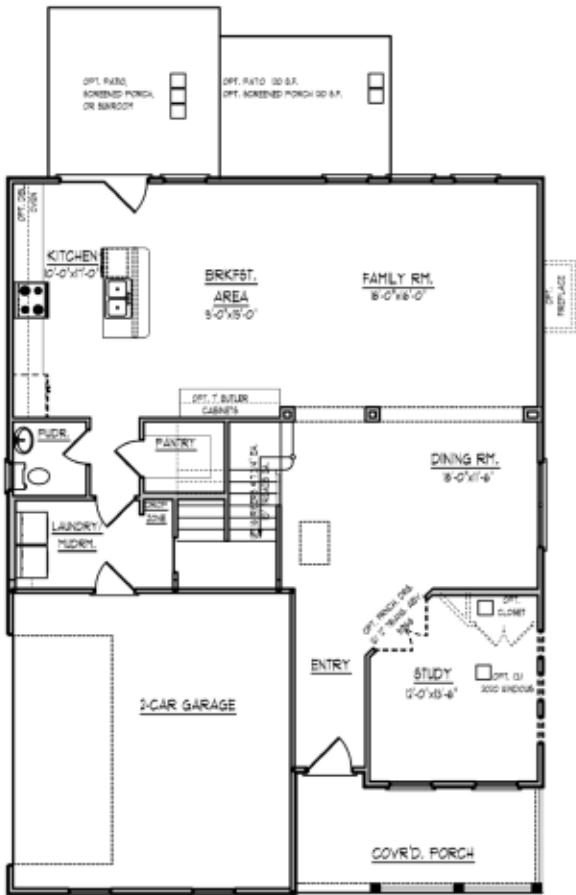

PALMETTO SERIES

KERRINGTON

2900 SQ. FT.
4 BEDROOMS, 2.5 BATHS W/BONUS ROOM

A

B

D

C

Optional Front Door shown on all elevations. Railings per code,

First Floor

Second Floor

"KERRINGTON" 2900 Sq. Ft.

Rev. 12-19-16

RIGHTS RESERVED TO MAKE CHANGES AT ANY TIME, DUE TO NEW CODE REGULATIONS OR DESIGN MANDATES, WITHOUT NOTICE OR PRIOR OBLIGATION. REFER TO SPECS FOR NEIGHBORHOOD SPECIFICS THAT MAY BE DIFFERENT THAT WHAT IS DEPICTED ON THIS SHEET.