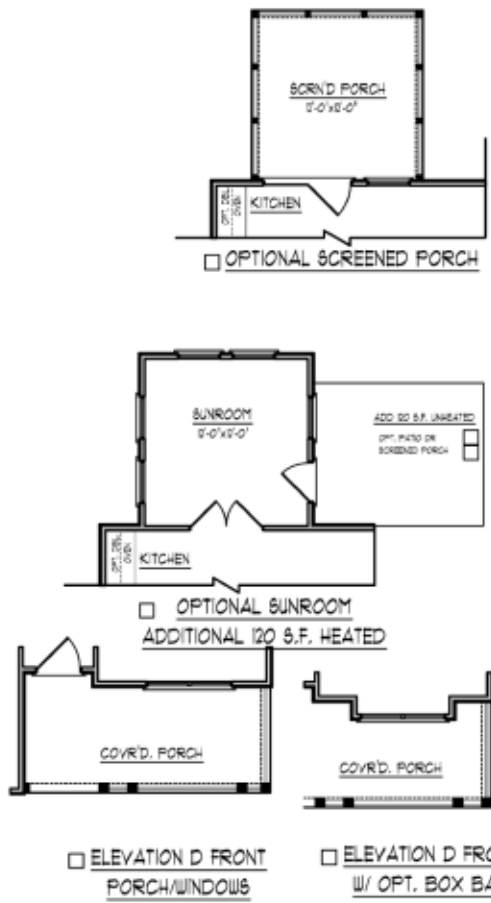

PALMETTO SERIES

KERRINGTON

2900 SQ. FT.
4 BEDROOMS, 2.5 BATHS W/BONUS ROOM

A

B

D

C

Optional Front Door shown on all elevations. Railings per code,

First Floor

Second Floor

"KERRINGTON" 2900 Sq. Ft.

Rev. 12-19-16

RIGHTS RESERVED TO MAKE CHANGES AT ANY TIME, DUE TO NEW CODE REGULATIONS OR DESIGN MANDATES, WITHOUT NOTICE OR PRIOR OBLIGATION. REFER TO SPECS FOR NEIGHBORHOOD SPECIFICS THAT MAY BE DIFFERENT THAT WHAT IS DEPICTED ON THIS SHEET.