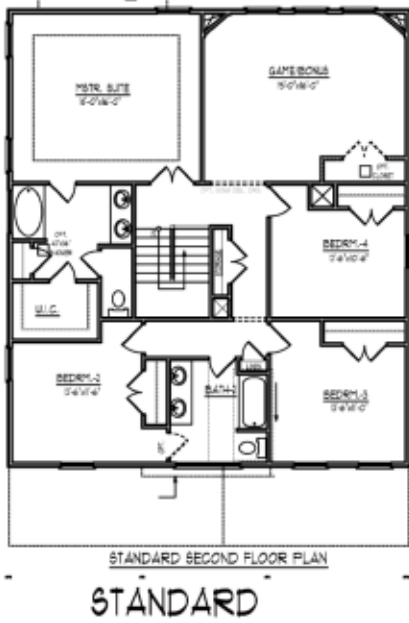

PALMETTO SERIES

KERRINGTON

2900 SQ. FT.
4 BEDROOMS, 2.5 BATHS W/BONUS ROOM

A

B

D

C

Optional Front Door shown on all elevations. Railings per code,

First Floor

Second Floor

"KERRINGTON" 2900 Sq. Ft.

Rev. 12-19-16

RIGHTS RESERVED TO MAKE CHANGES AT ANY TIME, DUE TO NEW CODE REGULATIONS OR DESIGN MANDATES, WITHOUT NOTICE OR PRIOR OBLIGATION. REFER TO SPECS FOR NEIGHBORHOOD SPECIFICS THAT MAY BE DIFFERENT THAT WHAT IS DEPICTED ON THIS SHEET.