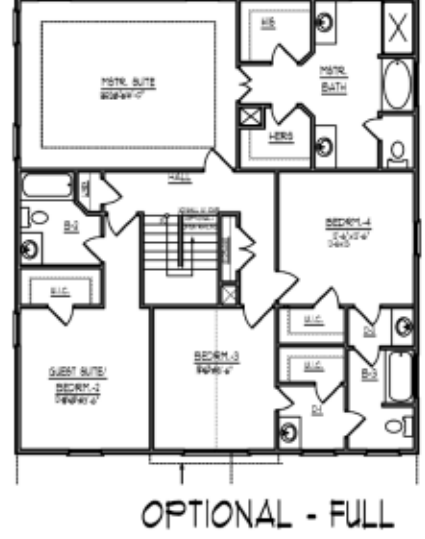

PALMETTO SERIES

KERRINGTON

2900 SQ. FT.
4 BEDROOMS, 2.5 BATHS W/BONUS ROOM

A

B

D

C

Optional Front Door shown on all elevations. Railings per code,

First Floor

Second Floor

"KERRINGTON" 2900 Sq. Ft.

Rev. 12-19-16

RIGHTS RESERVED TO MAKE CHANGES AT ANY TIME, DUE TO NEW CODE REGULATIONS OR DESIGN MANDATES, WITHOUT NOTICE OR PRIOR OBLIGATION. REFER TO SPECS FOR NEIGHBORHOOD SPECIFICS THAT MAY BE DIFFERENT THAT WHAT IS DEPICTED ON THIS SHEET.