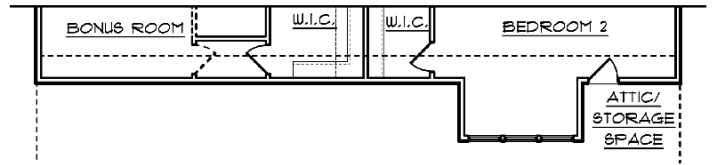

CLUB INDIGO SERIES

HABERSHAM

3114 SQ. FT.
3 BEDROOMS, 2.5-3 BATHS WITH BONUS ROOM

C

A

B

SHOWN W/OPTIONAL
3-CAR GARAGE

D

FIRST FLOOR

ELEVATION B

SECOND FLOOR

ELEVATION A

ELEVATION C

ELEVATION D

Habersham

Elev. A 3134 Sq. Ft.