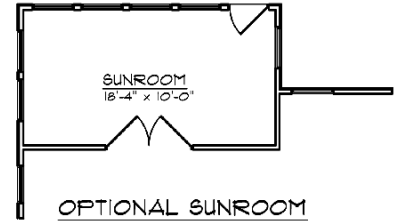

FIRST FLOOR

ELEVATION B