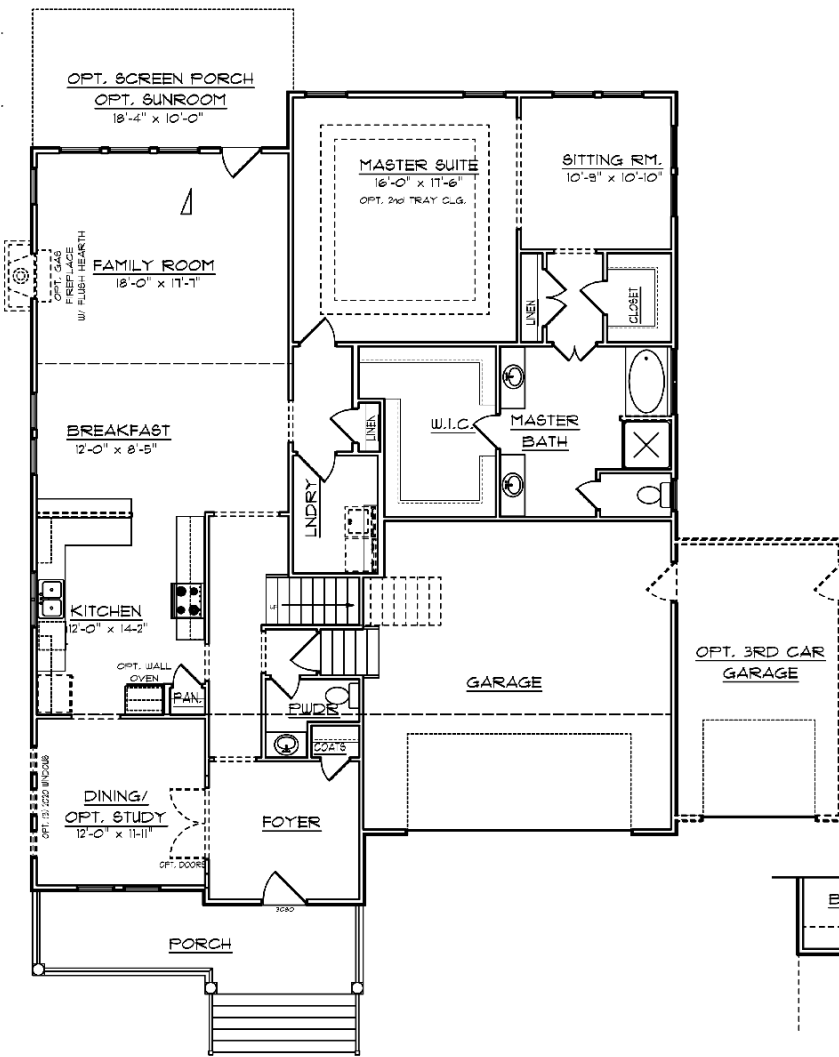

CLUB INDIGO SERIES

HABERSHAM

3114 SQ. FT.
3 BEDROOMS, 2.5-3 BATHS WITH BONUS ROOM

C

A

B

SHOWN W/OPTIONAL
3-CAR GARAGE

D

FIRST FLOOR

ELEVATION B

SECOND FLOOR

ELEVATION A

ELEVATION C

ELEVATION D

Habersham

Elev. A 3134 Sq. Ft.

Elev. B 3128 Sq. Ft.

Elev. C 3142 Sq. Ft.

Elev. D 3090 Sq. Ft.