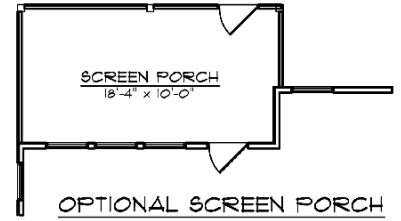

CLUB INDIGO SERIES

HABERSHAM

3114 SQ. FT.
3 BEDROOMS, 2.5-3 BATHS WITH BONUS ROOM

C

A

B

SHOWN W/OPTIONAL
3-CAR GARAGE

D

FIRST FLOOR

ELEVATION B

SECOND FLOOR

ELEVATION A

ELEVATION C

ELEVATION D

Habersham

Elev. A 3134 Sq. Ft.