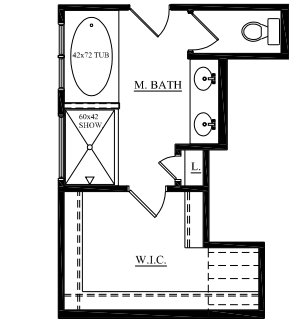

CLUB INDIGO SERIES

EDISTO

2773 SQ. FT.  
3-4 BEDROOMS, 2-3 BATHS

Shown with Optional Front Door

Shown with  
Optional  
Front Door

**B**

**A**

FIRST FLOOR PLAN

DELUXE MASTER BATHROOM OPTION

GOURMET ISLAND OPTION

FIRST LEVEL PLAN- ELEVATION "B"

BONUS FLOOR PLAN

GUEST SUITE OPTION

SUNROOM OPTION

COVERED/ SCREEN PORCH OPTION