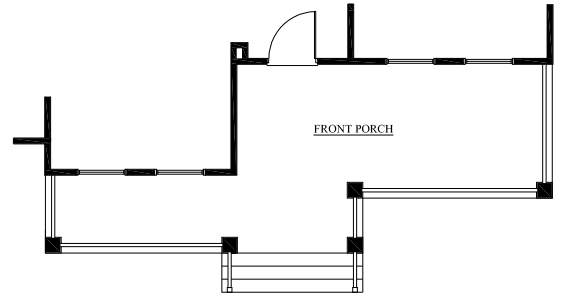

CLUB INDIGO SERIES

EDISTO

2773 SQ. FT.  
3-4 BEDROOMS, 2-3 BATHS

Shown with Optional Front Door

Shown with  
Optional  
Front Door

**B**

**A**

FIRST FLOOR PLAN

DELUXE MASTER BATHROOM OPTION

GOURMET ISLAND OPTION

FIRST LEVEL PLAN- ELEVATION "B"

BONUS FLOOR PLAN

GUEST SUITE OPTION

SUNROOM OPTION

COVERED/ SCREEN PORCH OPTION