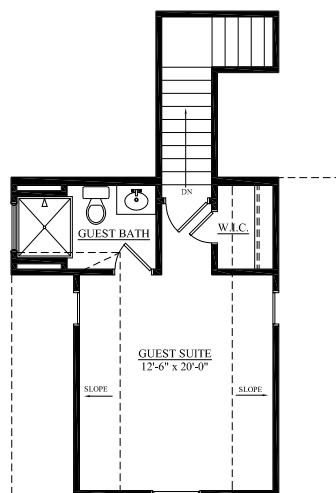

CLUB INDIGO SERIES

EDISTO

2773 SQ. FT.  
3-4 BEDROOMS, 2-3 BATHS

Shown with Optional Front Door

Shown with  
Optional  
Front Door

**B**

**A**

FIRST FLOOR PLAN

DELUXE MASTER BATHROOM OPTION

GOURMET ISLAND OPTION

FIRST LEVEL PLAN- ELEVATION "B"

BONUS FLOOR PLAN

GUEST SUITE OPTION

SUNROOM OPTION

COVERED/ SCREEN PORCH OPTION

# "EDISTO" 2,773 SF

Rev. 5/22/17