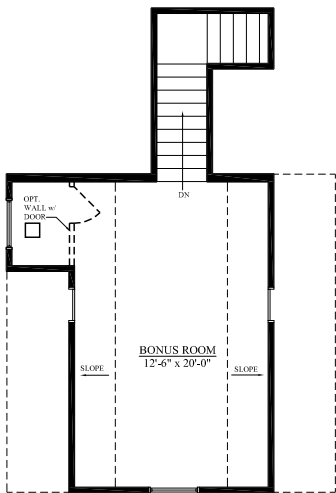

CLUB INDIGO SERIES

EDISTO

2773 SQ. FT.  
3-4 BEDROOMS, 2-3 BATHS

Shown with Optional Front Door

Shown with  
Optional  
Front Door

**B**

**A**

FIRST FLOOR PLAN

DELUXE MASTER BATHROOM OPTION

GOURMET ISLAND OPTION

FIRST LEVEL PLAN- ELEVATION "B"

BONUS FLOOR PLAN

GUEST SUITE OPTION

SUNROOM OPTION

COVERED/ SCREEN PORCH OPTION

# "EDISTO" 2,773 SF

Rev. 5/22/17