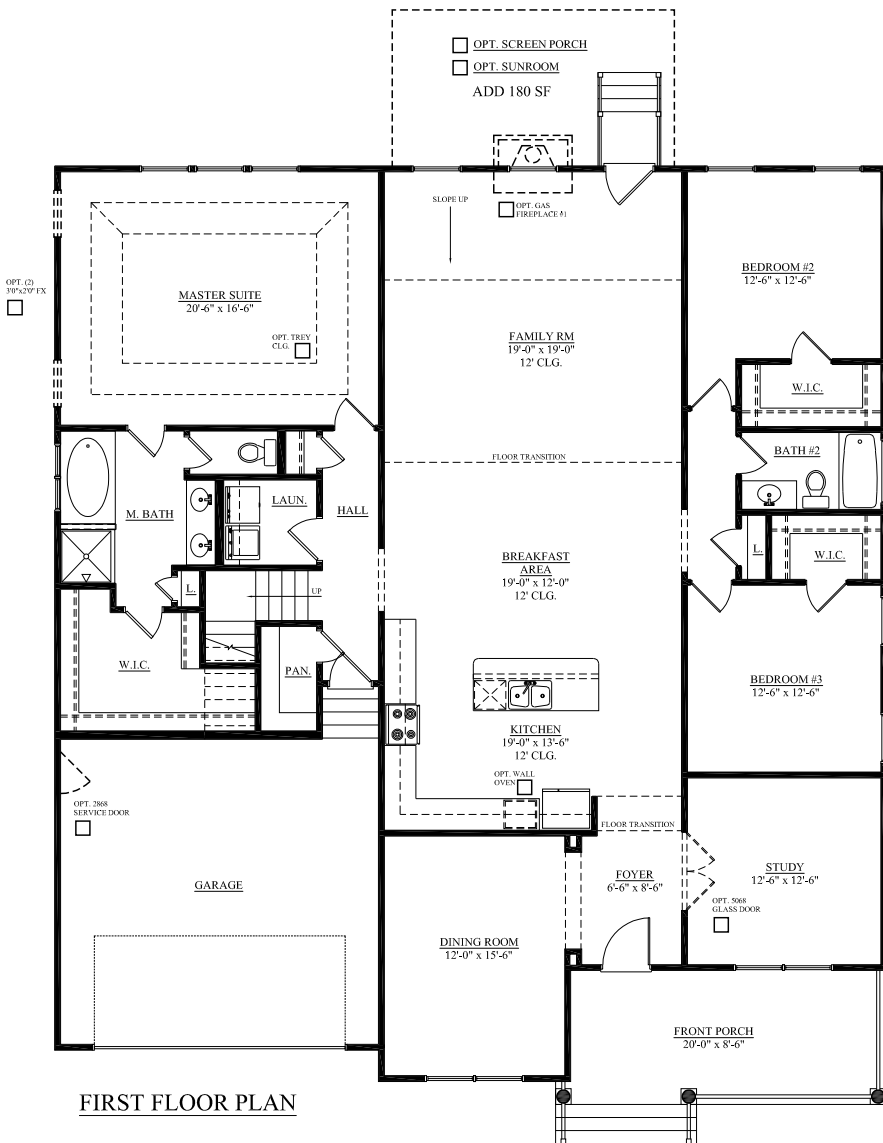

CLUB INDIGO SERIES

EDISTO

2773 SQ. FT.  
3-4 BEDROOMS, 2-3 BATHS

Shown with Optional Front Door

Shown with  
Optional  
Front Door

**B**

**A**

FIRST FLOOR PLAN

DELUXE MASTER BATHROOM OPTION

GOURMET ISLAND OPTION

FIRST LEVEL PLAN- ELEVATION "B"

BONUS FLOOR PLAN

GUEST SUITE OPTION

SUNROOM OPTION

COVERED/ SCREEN PORCH OPTION

# "EDISTO" 2,773 SF

Rev. 5/22/17