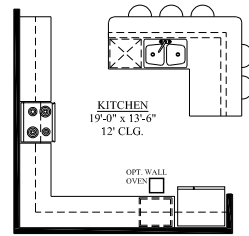

CLUB INDIGO SERIES

EDISTO

2773 SQ. FT.  
3-4 BEDROOMS, 2-3 BATHS

Shown with Optional Front Door

Shown with  
Optional  
Front Door

**B**

**A**

FIRST FLOOR PLAN

DELUXE MASTER BATHROOM OPTION

GOURMET ISLAND OPTION

FIRST LEVEL PLAN- ELEVATION "B"

BONUS FLOOR PLAN

GUEST SUITE OPTION

SUNROOM OPTION

COVERED/ SCREEN PORCH OPTION