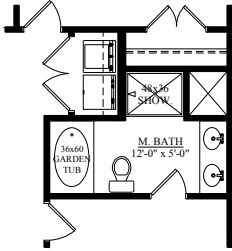

## MEADOWBROOK

1473 SQ. FT.  
2-3 BEDROOMS, 2.5 BATHS

A

B

C

UPPER LEVEL PLAN- ELEV. "C"

UPPER LEVEL PLAN ELEV. "A & B"  
3-BEDRM OPT. ONLY

DELUXE BATH OPTION

UPPER LEVEL PLAN- ELEV. "A & B"

UPPER LEVEL PLAN- ELEV. "C"  
3RD BEDROOM OPT.

COVERED/ SCREEN PORCH OPTION

COVERED/ SCREEN PORCH  
w/ STORAGE ROOM OPTION

STORAGE ROOM OPTION

MAIN LEVEL PLAN- ELEV. "A & B"

MAIN LEVEL PLAN ELEV. "A & B"  
3-BEDRM OPT. ONLY

MAIN LEVEL PLAN- ELEV. C