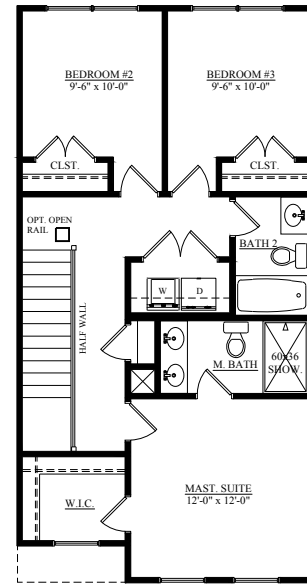

## MEADOWBROOK

1473 SQ. FT.  
2-3 BEDROOMS, 2.5 BATHS

A

B

C

UPPER LEVEL PLAN- ELEV. "C"

UPPER LEVEL PLAN ELEV. "A & B"  
3-BEDRM OPT. ONLY

DELUXE BATH OPTION

UPPER LEVEL PLAN- ELEV. "A & B"

UPPER LEVEL PLAN- ELEV. "C"  
3RD BEDROOM OPT.

COVERED/ SCREEN PORCH OPTION

COVERED/ SCREEN PORCH  
w/ STORAGE ROOM OPTION

STORAGE ROOM OPTION

MAIN LEVEL PLAN- ELEV. "A & B"

MAIN LEVEL PLAN ELEV. "A & B"  
3-BEDRM OPT. ONLY

MAIN LEVEL PLAN- ELEV. C