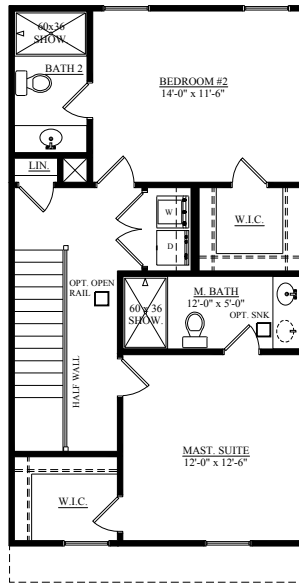

## MEADOWBROOK

1473 SQ. FT.  
2-3 BEDROOMS, 2.5 BATHS

A

B

C

UPPER LEVEL PLAN- ELEV. "C"

UPPER LEVEL PLAN ELEV. "A & B"  
3-BEDRM OPT. ONLY

DELUXE BATH OPTION

UPPER LEVEL PLAN- ELEV. "A & B"

UPPER LEVEL PLAN- ELEV. "C"  
3RD BEDROOM OPT.

COVERED/ SCREEN PORCH OPTION

COVERED/ SCREEN PORCH  
w/ STORAGE ROOM OPTION

STORAGE ROOM OPTION

MAIN LEVEL PLAN- ELEV. "A & B"

MAIN LEVEL PLAN ELEV. "A & B"  
3-BEDRM OPT. ONLY

MAIN LEVEL PLAN- ELEV. C