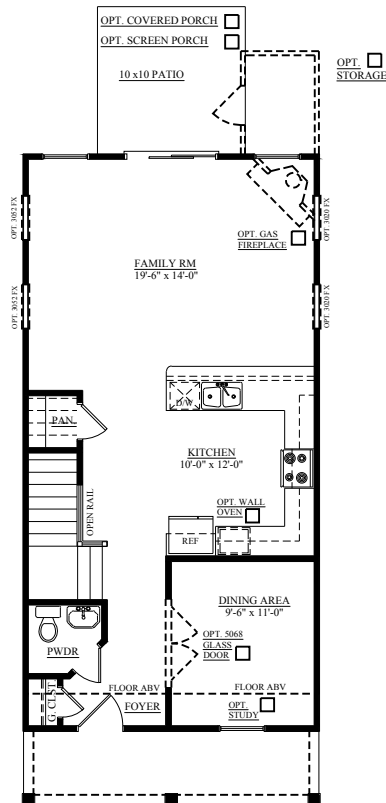

## MEADOWBROOK

1473 SQ. FT.  
2-3 BEDROOMS, 2.5 BATHS

A

B

C

UPPER LEVEL PLAN- ELEV. "C"

UPPER LEVEL PLAN ELEV. "A & B"  
3-BEDRM OPT. ONLY

DELUXE BATH OPTION

UPPER LEVEL PLAN- ELEV. "A & B"

UPPER LEVEL PLAN- ELEV. "C"  
3RD BEDROOM OPT.

COVERED/ SCREEN PORCH OPTION

COVERED/ SCREEN PORCH  
w/ STORAGE ROOM OPTION

STORAGE ROOM OPTION

MAIN LEVEL PLAN- ELEV. "A & B"

MAIN LEVEL PLAN ELEV. "A & B"  
3-BEDRM OPT. ONLY

MAIN LEVEL PLAN- ELEV. C