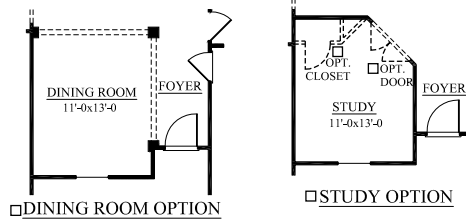

### FENWICK II

2194 SQ. FT. W/BONUS ROOM  
3-4 BEDROOMS, 2-3 BATHS

**A**

**B** SHOWN WITH OPTIONAL  
METAL ROOF

RAILINGS PER CODE ON ALL ELEVATIONS

SHOWN WITH  
OPTIONAL METAL ROOF

FIRST LEVEL PLAN-ELEV. "C"

BONUS RM. PLAN-STANDARD

BONUS RM. PLAN-OPT. GUEST SUITE - OPTION #2

BONUS RM. PLAN-OPT. GUEST SUITE - OPTION #3

BONUS RM. PLAN-OPT. GUEST SUITE - OPTION #4

FIRST FLOOR PLAN W/ BONUS RM.

DELUXE M. BATH OPT. W/ BONUS RM.