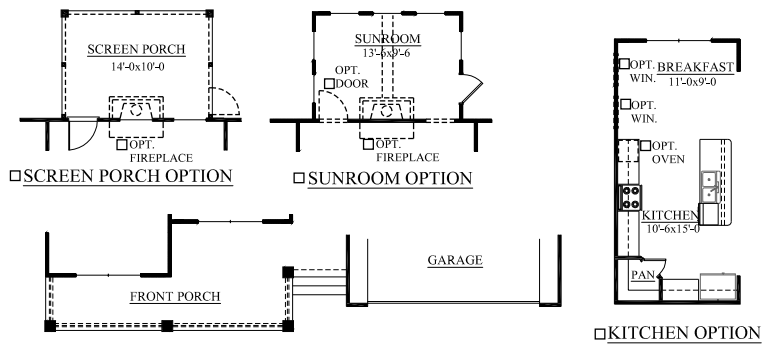

### FENWICK II

2194 SQ. FT. W/BONUS ROOM  
3-4 BEDROOMS, 2-3 BATHS

**A**

**B** SHOWN WITH OPTIONAL  
METAL ROOF

RAILINGS PER CODE ON ALL ELEVATIONS

SHOWN WITH  
OPTIONAL METAL ROOF

FIRST LEVEL PLAN-ELEV. "C"

BONUS RM. PLAN-STANDARD

BONUS RM. PLAN-OPT. GUEST SUITE - OPTION #2

BONUS RM. PLAN-OPT. GUEST SUITE - OPTION #3

BONUS RM. PLAN-OPT. GUEST SUITE - OPTION #4

FIRST FLOOR PLAN W/ BONUS RM.

DELUXE M. BATH OPT. W/ BONUS RM.