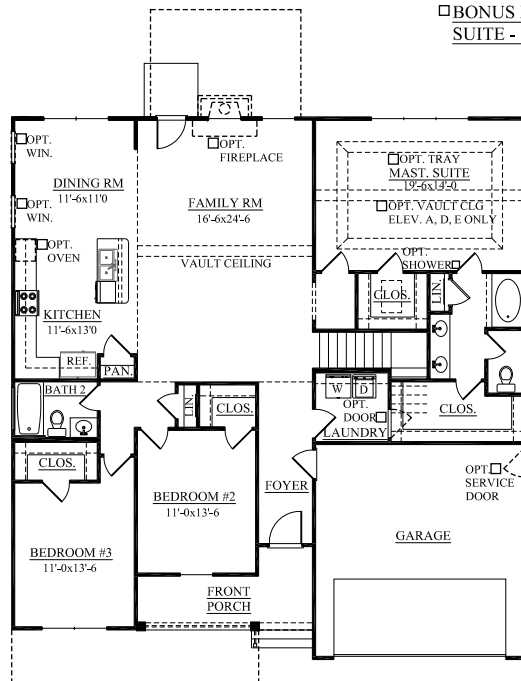

### FENWICK II

2194 SQ. FT. W/BONUS ROOM  
3-4 BEDROOMS, 2-3 BATHS

**A**

**B** SHOWN WITH OPTIONAL  
METAL ROOF

RAILINGS PER CODE ON ALL ELEVATIONS

SHOWN WITH  
OPTIONAL METAL ROOF

FIRST LEVEL PLAN-ELEV. "C"

BONUS RM. PLAN-STANDARD

BONUS RM. PLAN-OPT. GUEST SUITE - OPTION #2

BONUS RM. PLAN-OPT. GUEST SUITE - OPTION #3

BONUS RM. PLAN-OPT. GUEST SUITE - OPTION #4

FIRST FLOOR PLAN W/ BONUS RM.

DELUXE M. BATH OPT. W/ BONUS RM.

DELUXE M. BATH OPT. 2 W/ BONUS RM.

"FENWICK II" WITH BONUS ROOM 2194 Sq. Ft.