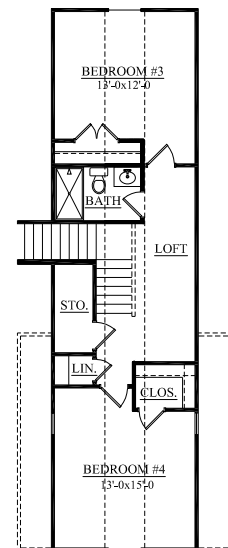

### FENWICK II

2194 SQ. FT. W/BONUS ROOM  
3-4 BEDROOMS, 2-3 BATHS

**A**

**B** SHOWN WITH OPTIONAL  
METAL ROOF

RAILINGS PER CODE ON ALL ELEVATIONS

SHOWN WITH  
OPTIONAL METAL ROOF

FIRST LEVEL PLAN-ELEV. "C"

BONUS RM. PLAN-STANDARD

BONUS RM. PLAN-OPT. GUEST SUITE - OPTION #2

BONUS RM. PLAN-OPT. GUEST SUITE - OPTION #3

BONUS RM. PLAN-OPT. GUEST SUITE - OPTION #4

FIRST FLOOR PLAN W/ BONUS RM.

DELUXE M. BATH OPT. W/ BONUS RM.

DELUXE M. BATH OPT. 2 W/ BONUS RM.

"FENWICK II" WITH BONUS ROOM 2194 Sq. Ft.