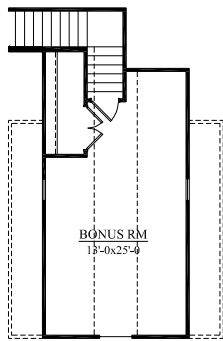

### FENWICK II

2194 SQ. FT. W/BONUS ROOM  
3-4 BEDROOMS, 2-3 BATHS

**A**

**B** SHOWN WITH OPTIONAL  
METAL ROOF

RAILINGS PER CODE ON ALL ELEVATIONS

SHOWN WITH  
OPTIONAL METAL ROOF

FIRST LEVEL PLAN-ELEV. "C"

BONUS RM. PLAN-STANDARD

BONUS RM. PLAN-OPT. GUEST SUITE - OPTION #2

BONUS RM. PLAN-OPT. GUEST SUITE - OPTION #3

BONUS RM. PLAN-OPT. GUEST SUITE - OPTION #4

FIRST FLOOR PLAN W/ BONUS RM.

DELUXE M. BATH OPT. W/ BONUS RM.