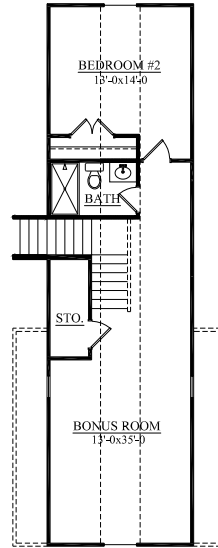

### FENWICK II

2194 SQ. FT. W/BONUS ROOM  
3-4 BEDROOMS, 2-3 BATHS

**A**

**B** SHOWN WITH OPTIONAL  
METAL ROOF

RAILINGS PER CODE ON ALL ELEVATIONS

SHOWN WITH  
OPTIONAL METAL ROOF

FIRST LEVEL PLAN-ELEV. "C"

BONUS RM. PLAN-STANDARD

BONUS RM. PLAN-OPT. GUEST SUITE - OPTION #2

BONUS RM. PLAN-OPT. GUEST SUITE - OPTION #3

BONUS RM. PLAN-OPT. GUEST SUITE - OPTION #4

FIRST FLOOR PLAN W/ BONUS RM.

DELUXE M. BATH OPT. W/ BONUS RM.

DELUXE M. BATH OPT. 2 W/ BONUS RM.

"FENWICK II" WITH BONUS ROOM 2194 Sq. Ft.