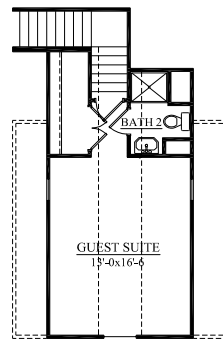

### FENWICK II

2194 SQ. FT. W/BONUS ROOM  
3-4 BEDROOMS, 2-3 BATHS

**A**

**B** SHOWN WITH OPTIONAL  
METAL ROOF

RAILINGS PER CODE ON ALL ELEVATIONS

SHOWN WITH  
OPTIONAL METAL ROOF

FIRST LEVEL PLAN-ELEV. "C"

BONUS RM. PLAN-STANDARD

BONUS RM. PLAN-OPT. GUEST SUITE - OPTION #2

BONUS RM. PLAN-OPT. GUEST SUITE - OPTION #3

BONUS RM. PLAN-OPT. GUEST SUITE - OPTION #4

FIRST FLOOR PLAN W/ BONUS RM.

DELUXE M. BATH OPT. W/ BONUS RM.

DELUXE M. BATH OPT. 2 W/ BONUS RM.

"FENWICK II" WITH BONUS ROOM 2194 Sq. Ft.