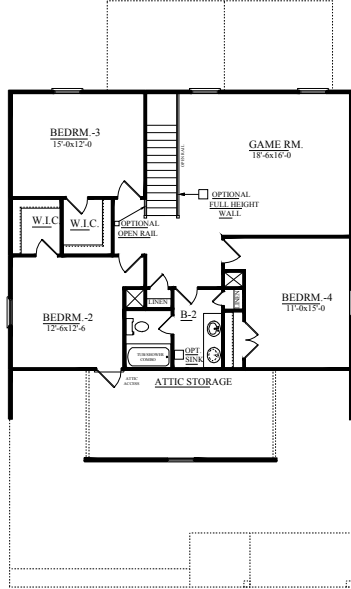

Covington at Park West

PALMETTO SERIES

CASSIDY

2649 SQ. FT.

4-5 BEDROOMS, 2.5-3.5 BATHS

FIRST FLOOR PLAN

OPTIONAL OPEN SECOND FLOOR PLAN

OPTIONAL SECOND FLOOR PLAN W/ BEDROOM-4

STANDARD FULL SECOND FLOOR PLAN W/ GAME RM.

OPTIONAL FULL SECOND FLOOR PLAN W/ GUEST SUITE

"CASSIDY" 2649 Sq. Ft.

Rev. 3/1/17