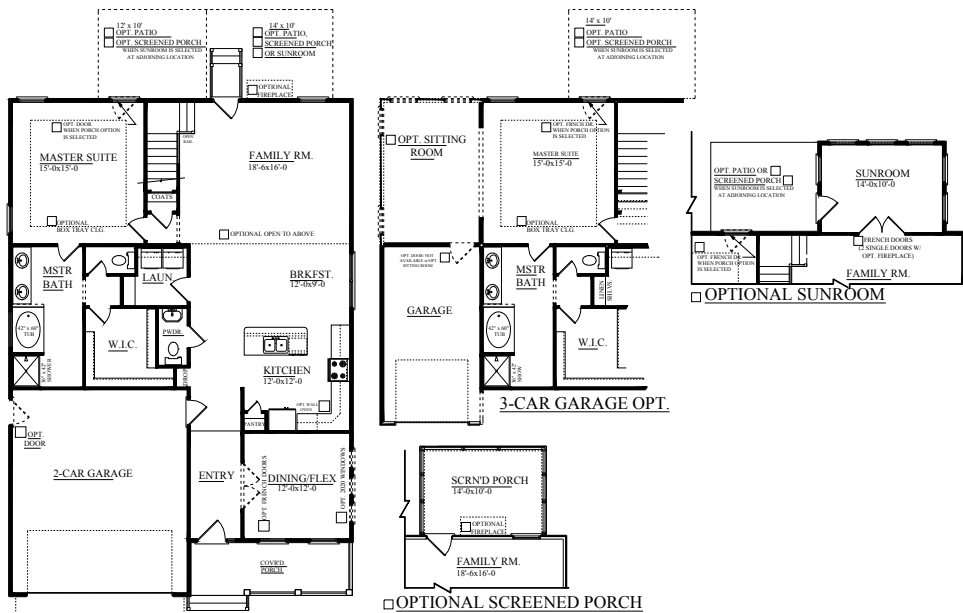

Covington at Park West

PALMETTO SERIES

CASSIDY

2649 SQ. FT.

4-5 BEDROOMS, 2.5-3.5 BATHS

FIRST FLOOR PLAN

OPTIONAL OPEN SECOND FLOOR PLAN

OPTIONAL SECOND FLOOR PLAN W/ BEDROOM-4

STANDARD FULL SECOND FLOOR PLAN W/ GAME RM.

OPTIONAL FULL SECOND FLOOR PLAN W/ GUEST SUITE

"CASSIDY" 2649 Sq. Ft.

Rev. 3/1/17