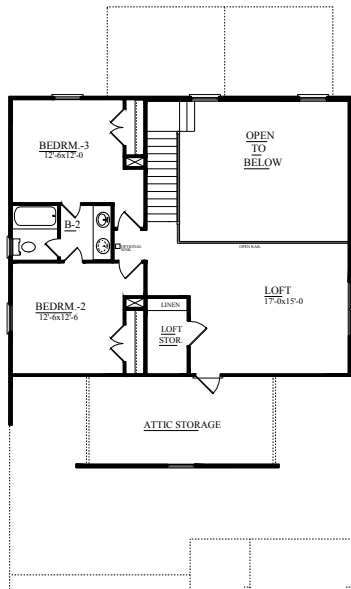

Covington at Park West

PALMETTO SERIES

CASSIDY

2649 SQ. FT.

4-5 BEDROOMS, 2.5-3.5 BATHS

FIRST FLOOR PLAN

OPTIONAL OPEN SECOND FLOOR PLAN

OPTIONAL SECOND FLOOR PLAN W/ BEDROOM-4

STANDARD FULL SECOND FLOOR PLAN W/ GAME RM.

OPTIONAL FULL SECOND FLOOR PLAN W/ GUEST SUITE

"CASSIDY" 2649 Sq. Ft.

Rev. 3/1/17