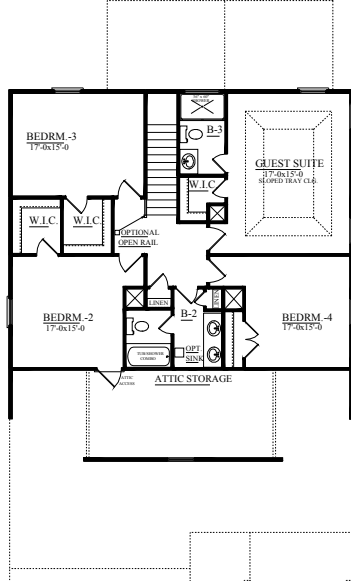

Covington at Park West

PALMETTO SERIES

CASSIDY

2649 SQ. FT.

4-5 BEDROOMS, 2.5-3.5 BATHS

FIRST FLOOR PLAN

OPTIONAL OPEN SECOND FLOOR PLAN

OPTIONAL SECOND FLOOR PLAN W/ BEDROOM-4

STANDARD FULL SECOND FLOOR PLAN W/ GAME RM.

OPTIONAL FULL SECOND FLOOR PLAN W/ GUEST SUITE

"CASSIDY" 2649 Sq. Ft.

Rev. 3/1/17