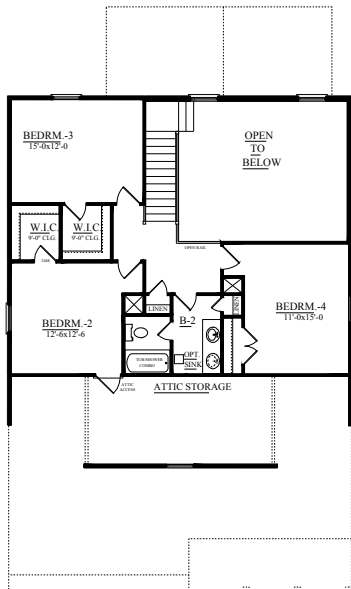

Covington at Park West

PALMETTO SERIES

CASSIDY

2649 SQ. FT.

4-5 BEDROOMS, 2.5-3.5 BATHS

FIRST FLOOR PLAN

OPTIONAL OPEN SECOND FLOOR PLAN

OPTIONAL SECOND FLOOR PLAN W/ BEDROOM-4

STANDARD FULL SECOND FLOOR PLAN W/ GAME RM.

OPTIONAL FULL SECOND FLOOR PLAN W/ GUEST SUITE

"CASSIDY" 2649 Sq. Ft.

Rev. 3/1/17