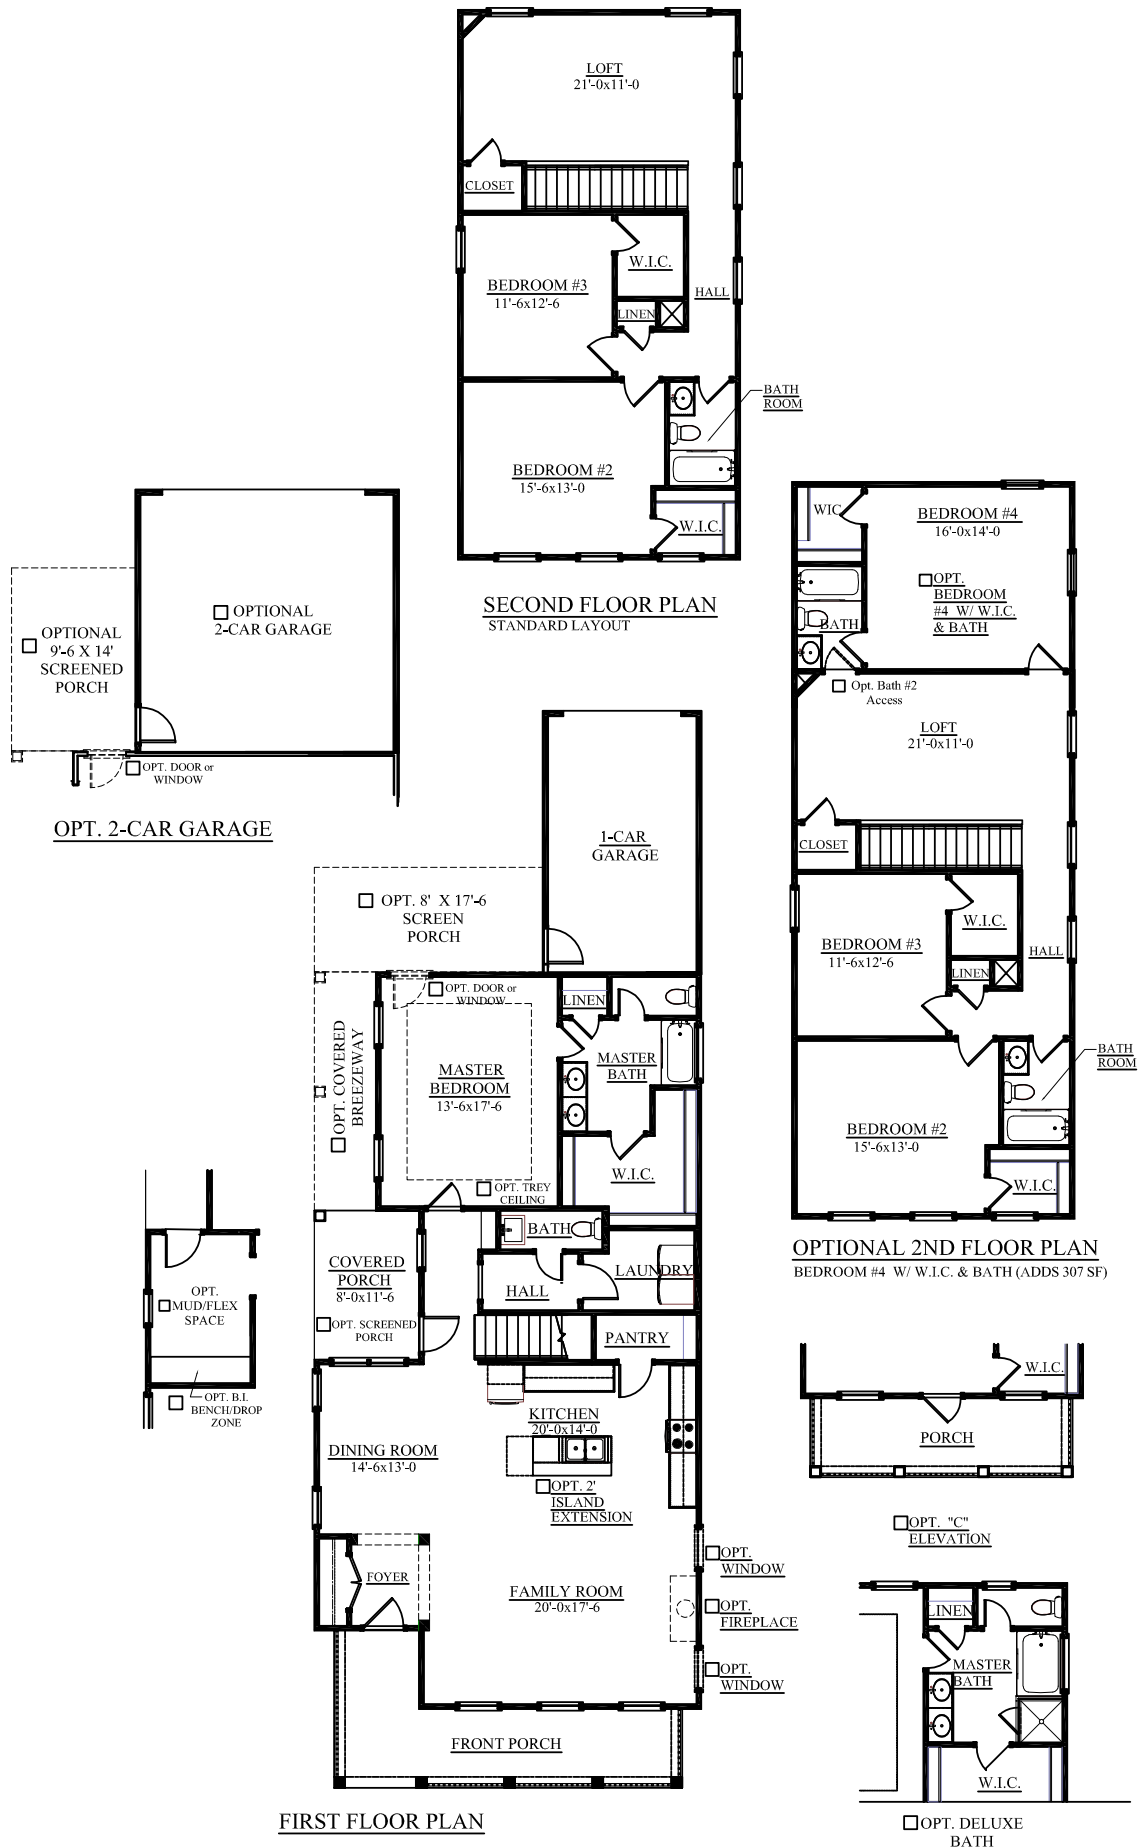

### CHESAPEAKE

2277 SQ. FT. WITH ATTACHED GARAGE  
3-4 BEDROOMS, 2.5-3.5 BATHS

**A**

**B**

**C** Shown with  
Optional Metal Roof

**D**

Railings per code. Optional door shown on all elevations.

# "CHESAPEAKE" 2277 Sq. Ft.

RIGHTS RESERVED TO MAKE CHANGES AT ANY TIME, DUE TO NEW CODE REGULATIONS OR DESIGN MANDATES, WITHOUT NOTICE OR PRIOR OBLIGATION. REFER TO SPECS FOR NEIGHBORHOOD SPECIFICS THAT MAY BE DIFFERENT THAN WHAT IS DEPICTED ON THIS SHEET.